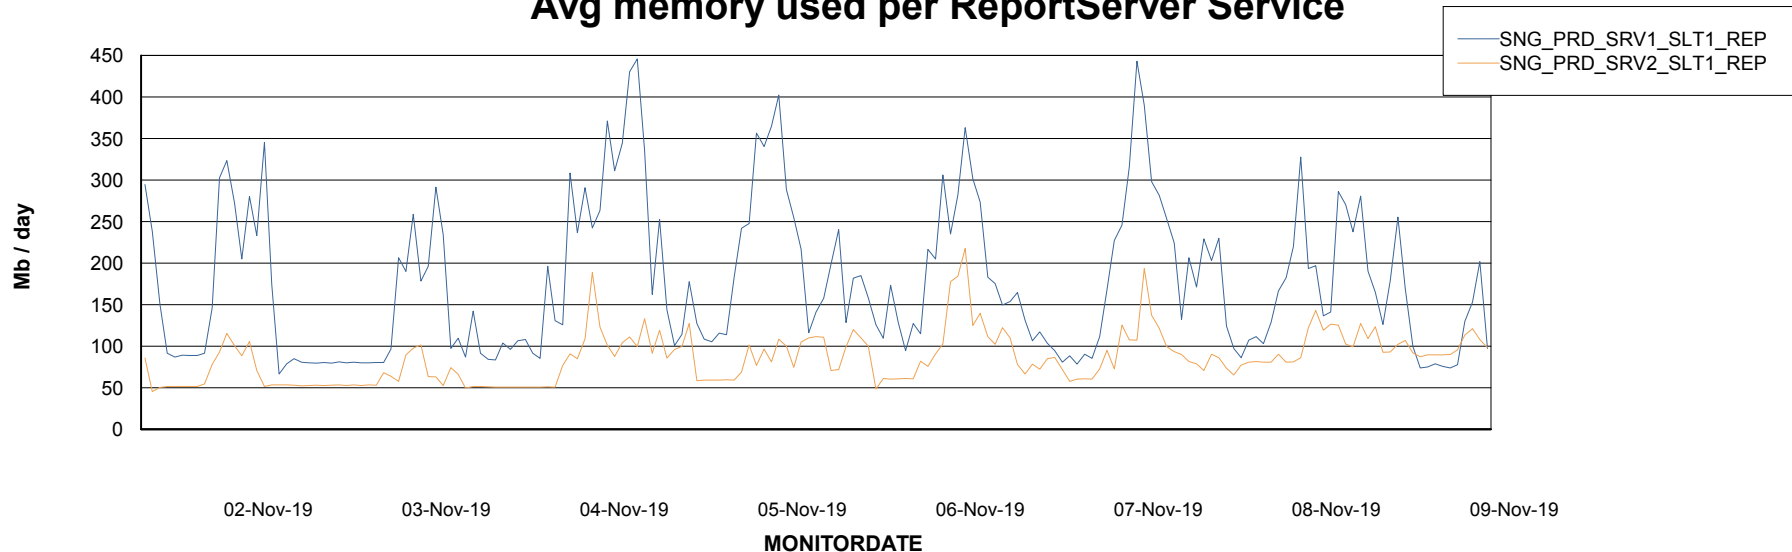

ABSSolute Application ReportServer Services

Avg memory used per ReportServer Service