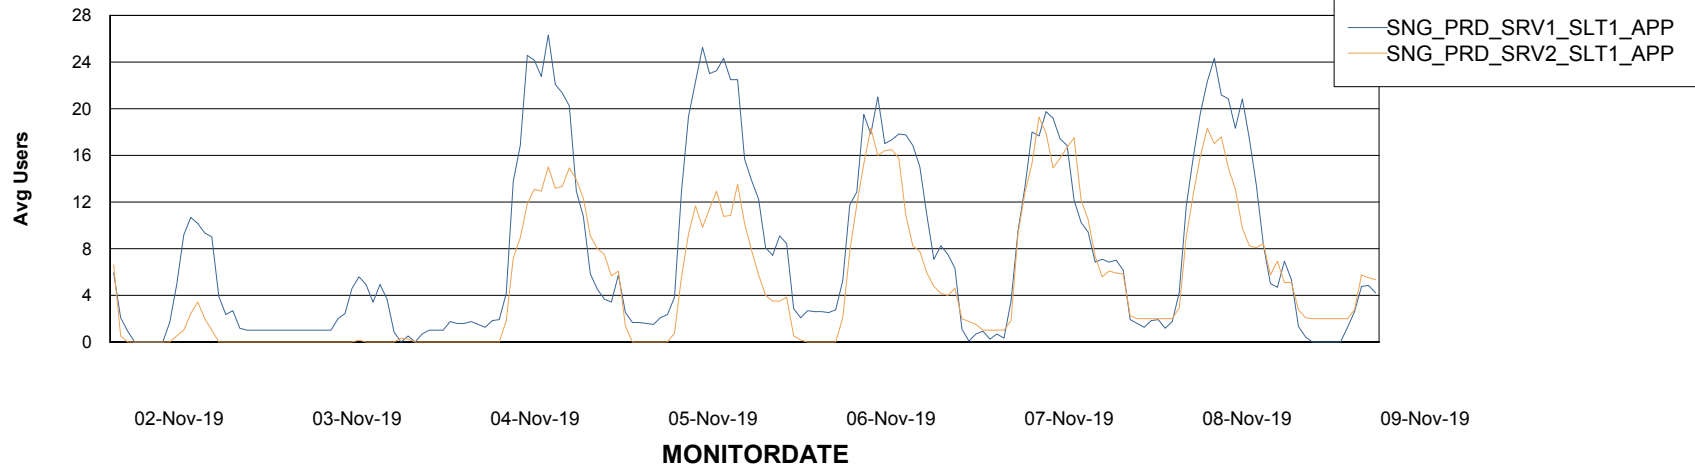

Avg users per day per ABS server