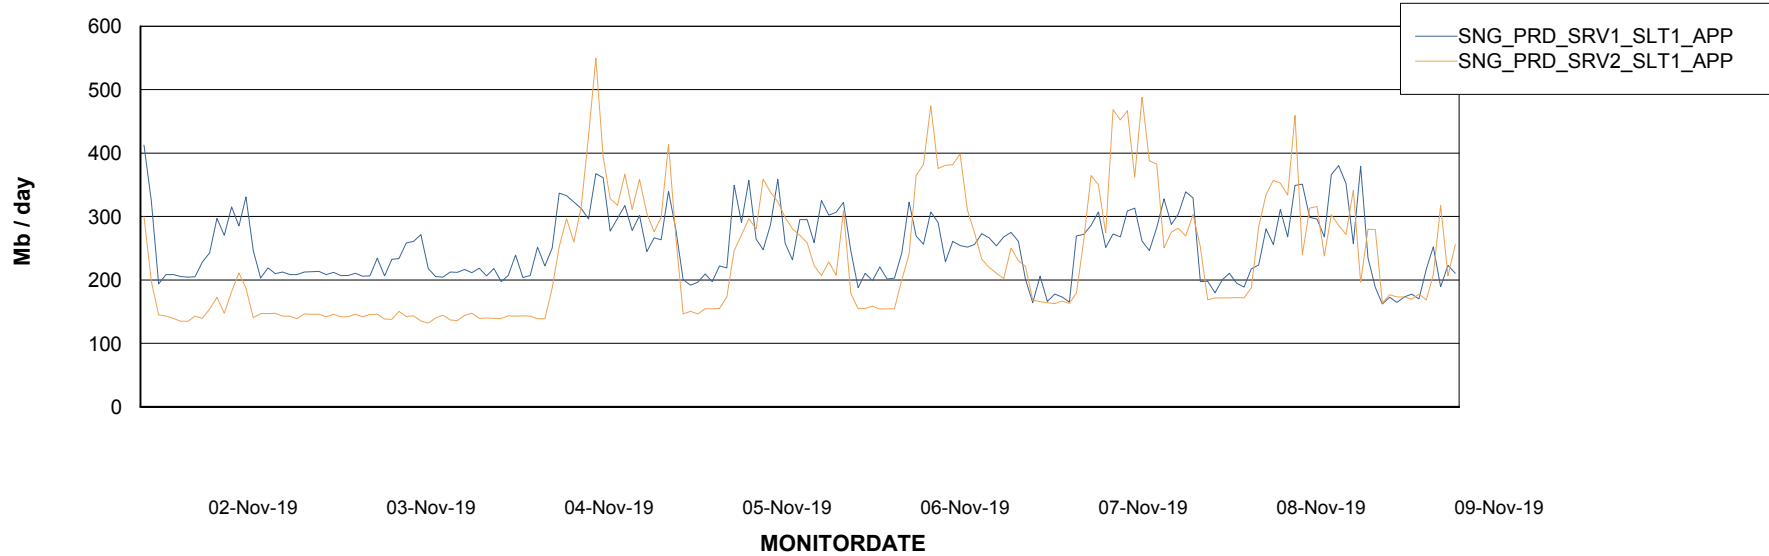

ABSSolute Application Server Services

Avg memory used per ABS Server Service