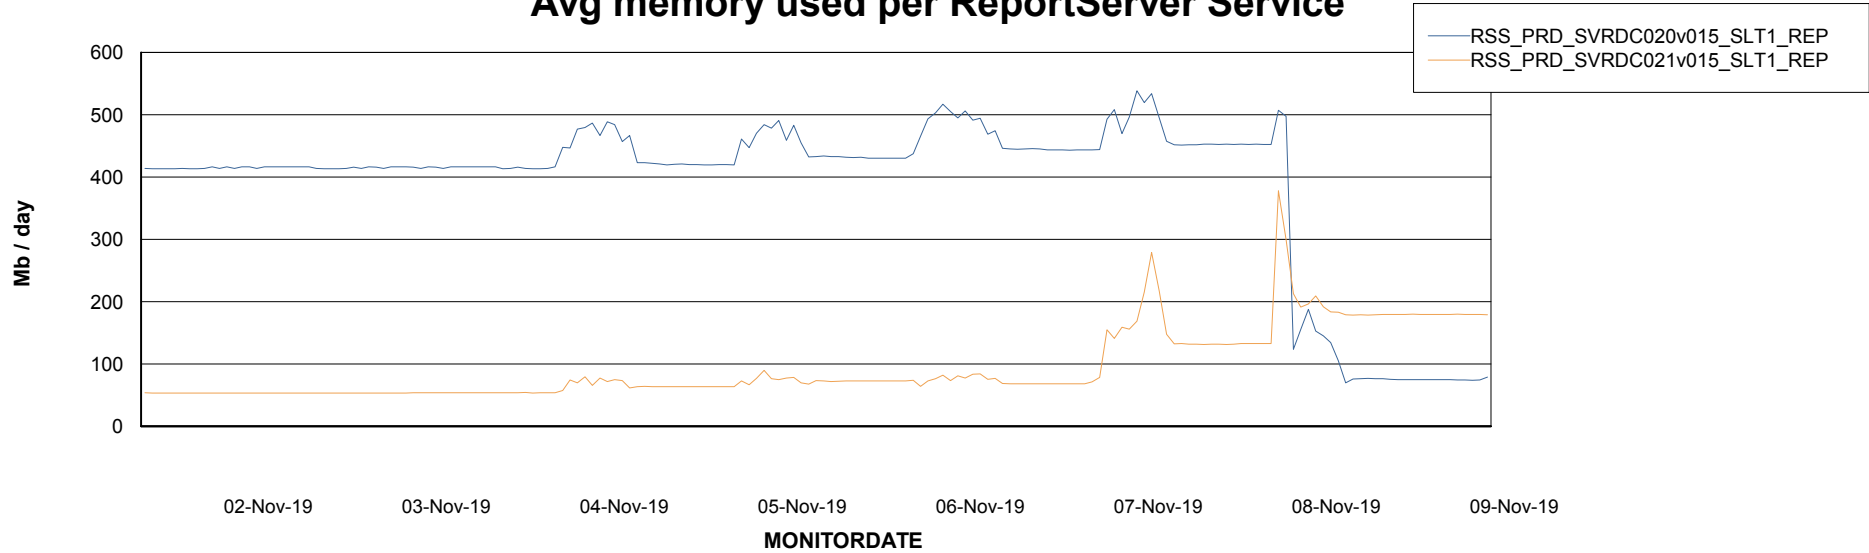

ABSSolute Application ReportServer Services

Avg memory used per ReportServer Service