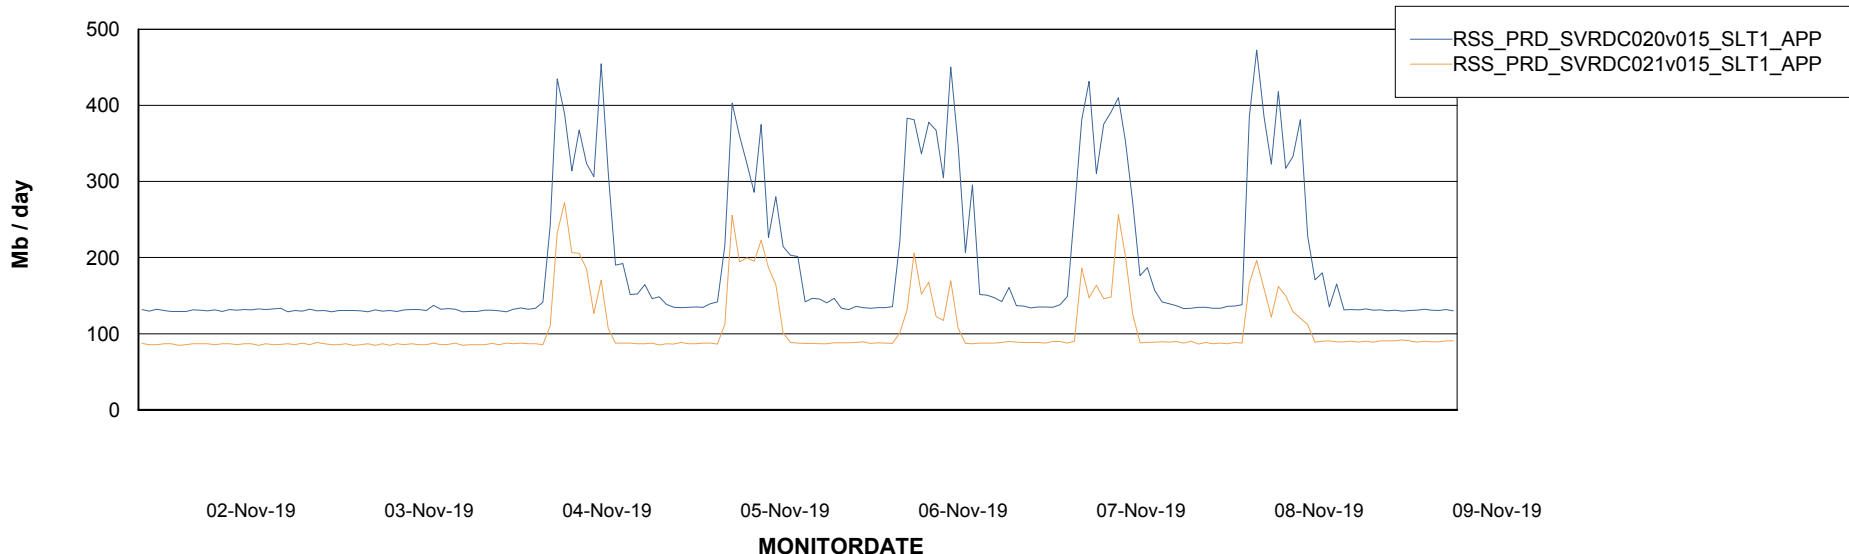

Customer RSS Production
 Database ID 52

DATABASE SIZE RSSDB_Production

Database growth over last month

Database Tablespace RSSDB_Production

Date	Tablespace Name	Filesize (Gb)	Usedsize (Gb)	Percentage free
09-Nov-19	ABSDATA	35,000	27,365	22
	INDX	45,000	37,695	16
08-Nov-19	ABSDATA	35,000	27,365	22
	INDX	45,000	37,695	16
07-Nov-19	ABSDATA	35,000	27,365	22
	INDX	45,000	37,667	16
06-Nov-19	ABSDATA	35,000	27,357	22
	INDX	45,000	37,599	16
05-Nov-19	ABSDATA	35,000	27,204	22
	INDX	45,000	37,554	17
04-Nov-19	ABSDATA	35,000	27,195	22
	INDX	45,000	37,471	17
03-Nov-19	ABSDATA	35,000	27,115	23
	INDX	45,000	37,246	17

Weekly SLA Customer Report

Customer RSS Production
Database ID 52

ABSSolute Application Server Services

Avg memory used per ABS Server Service

Avg users per day per ABS server

Weekly SLA Customer Report

Customer RSS Production
Database ID 52