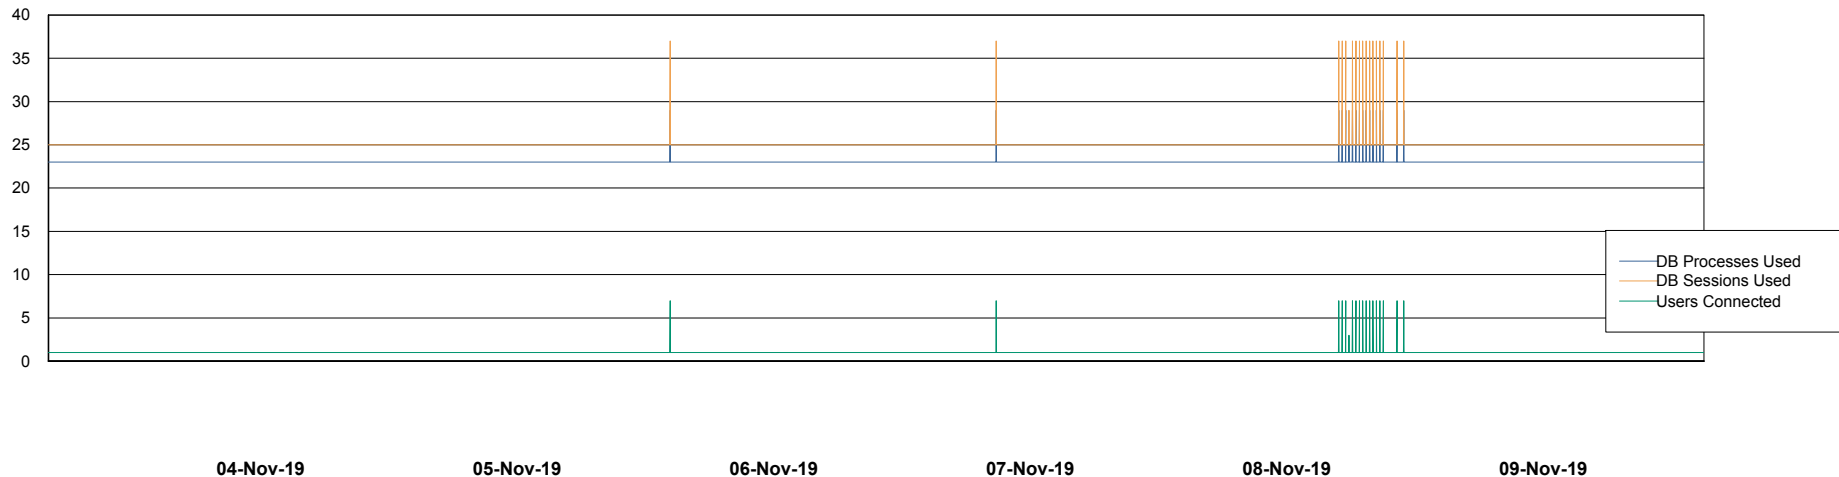

Weekly SLA Customer Report

Customer RSS Production
Database ID 52

Database Performance RSSDB_Production

Weekly SLA Customer Report

Customer RSS Production
Database ID 52

Database Performance RSSDB_Standby

Weekly SLA Customer Report