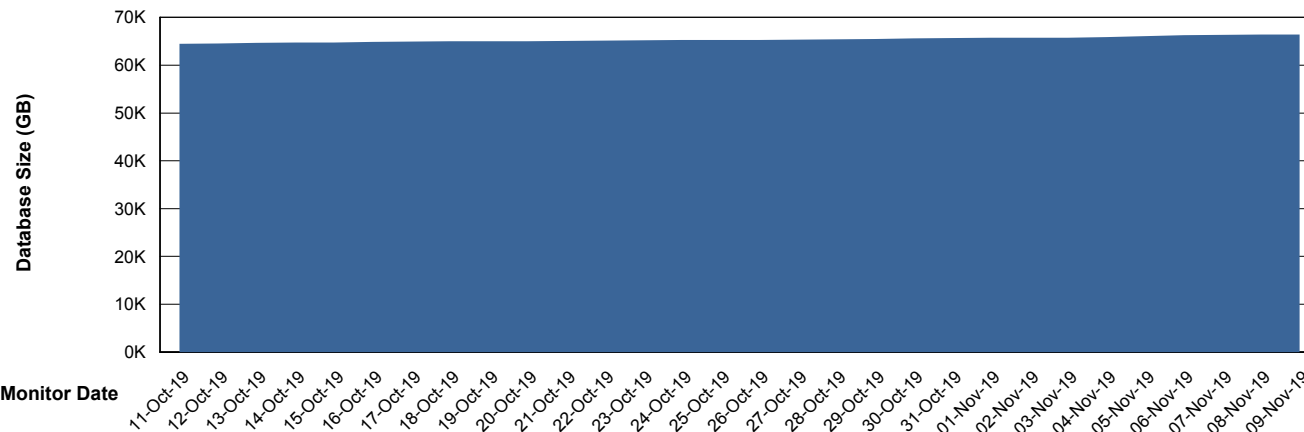

DATABASE SIZE RSSDB_Production

Database growth over last month