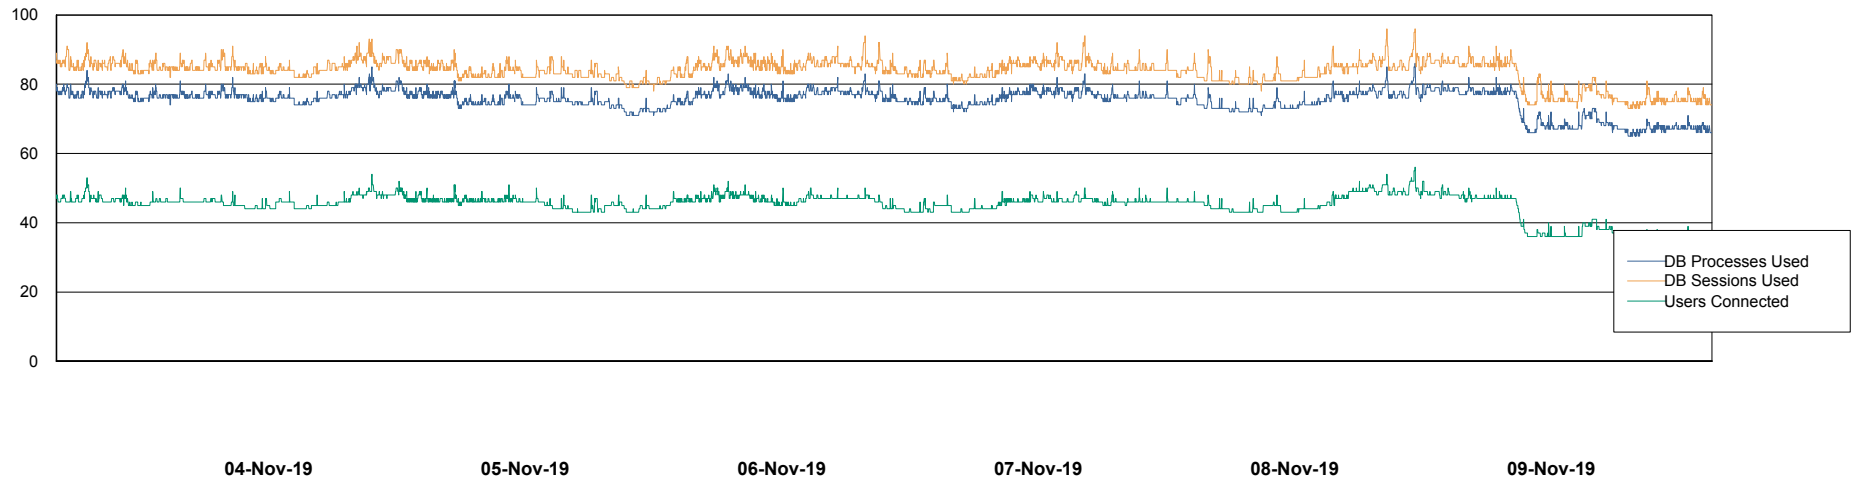

Database Performance RSSDB_Production