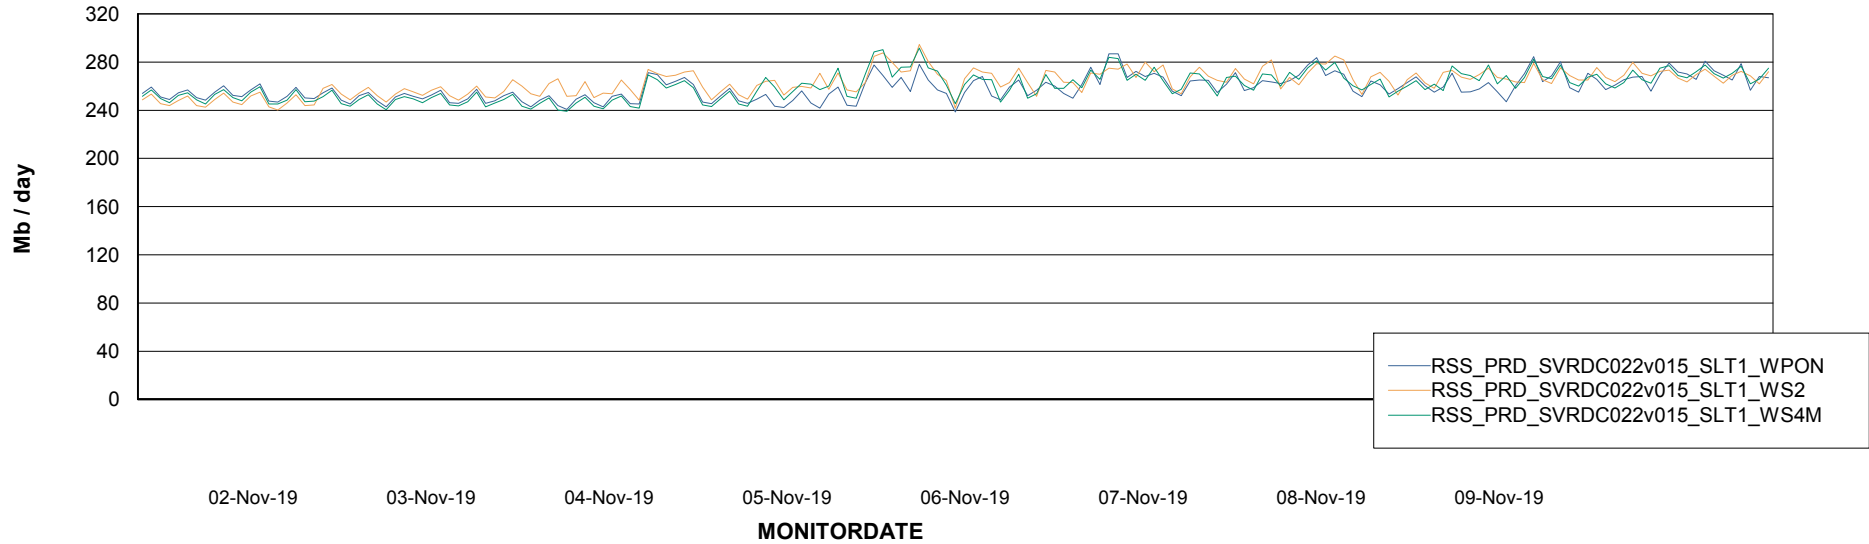

ABSSolute Application ReportServer Services

Avg memory used per ReportServer Service

Weekly SLA Customer Report

Customer RSS Production
Database ID 52

ABSSolute Web Component Services

Avg memory used per ABS Web component