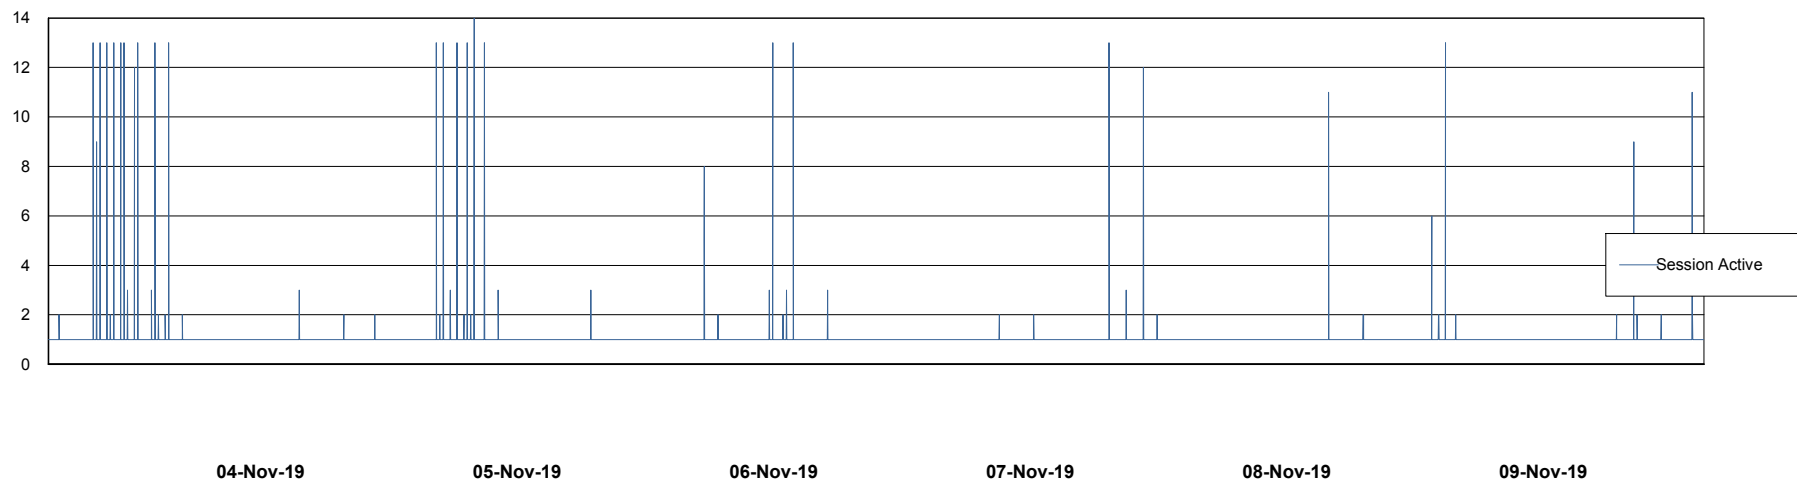

Database Performance PCODB_Standby

DB Processes Max 350
DB Sessions Max 552