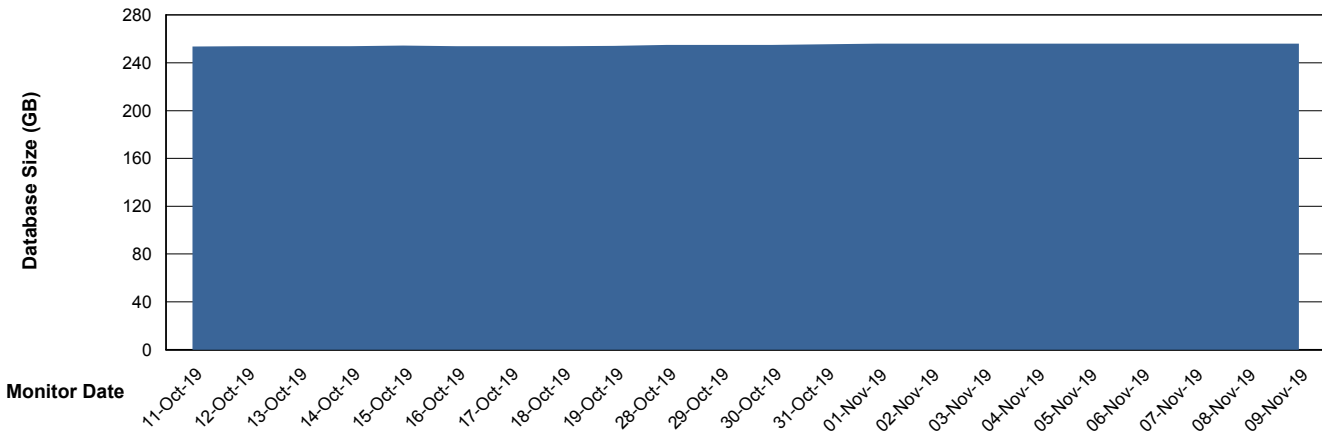

DATABASE SIZE PCODB_Production

Database growth over last month

Database Tablespace PCODB_Production

Date	Tablespace Name	Filesize (Gb)	Usedsize (Gb)	Percentage free
09-Nov-19	ABSDATA	150	92	39
	INDX	200	132	34
08-Nov-19	ABSDATA	150	92	39
	INDX	200	132	34
07-Nov-19	ABSDATA	150	92	39
	INDX	200	132	34
06-Nov-19	ABSDATA	150	92	39
	INDX	200	131	35
05-Nov-19	ABSDATA	150	92	39
	INDX	200	131	35
04-Nov-19	ABSDATA	150	92	39
	INDX	200	131	35
03-Nov-19	ABSDATA	150	92	39
	INDX	200	131	35