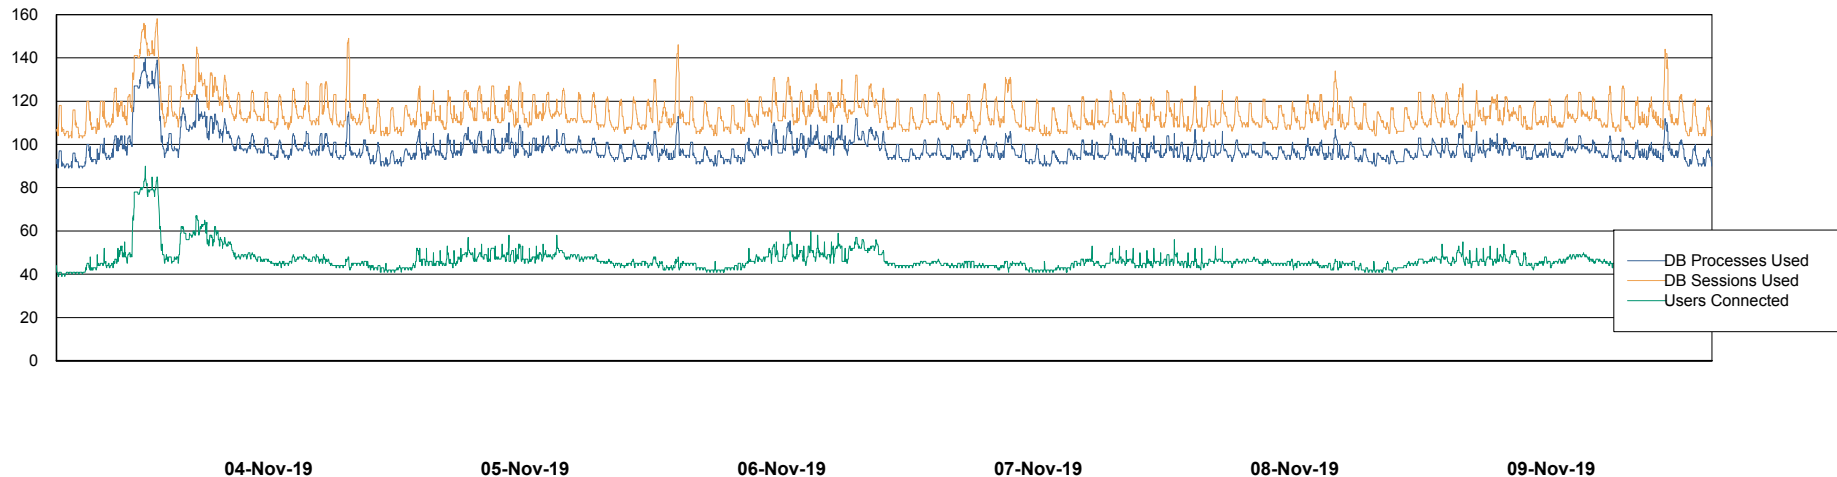

Database Performance PCODB_Production

DB Processes Max 350
DB Sessions Max 560