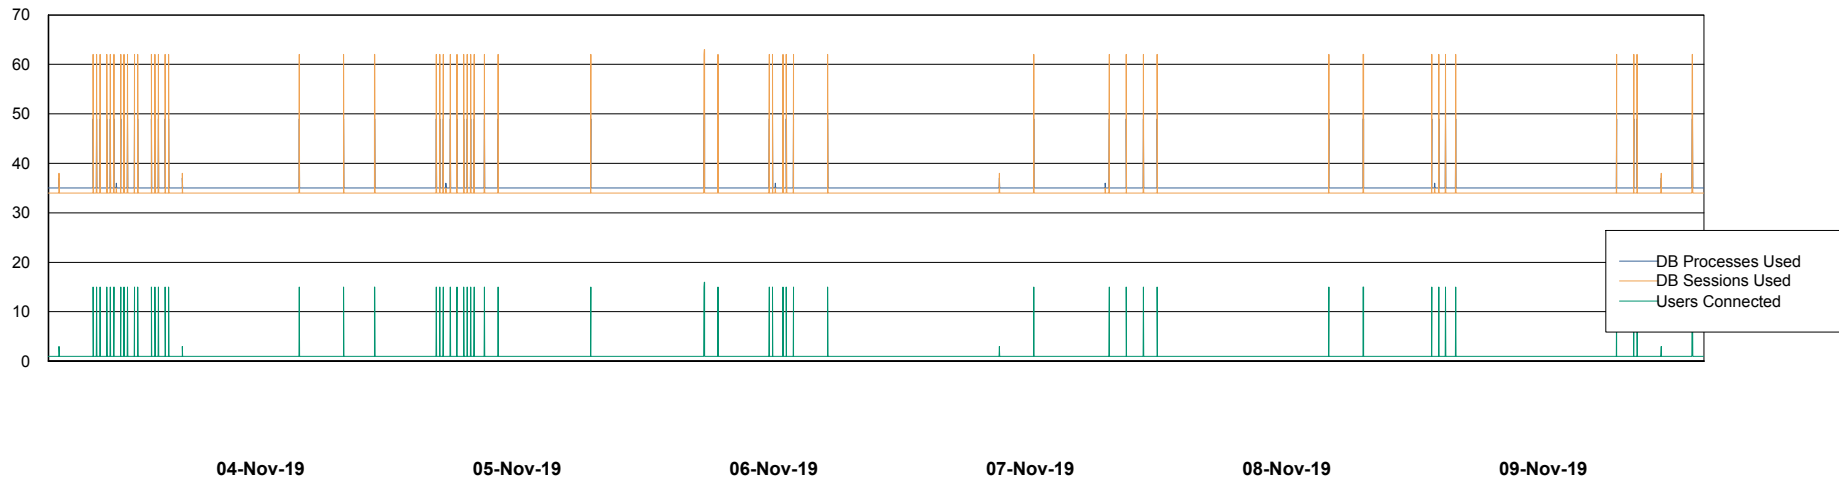

Database Performance PCODB_Standby

DB Processes Max 350
DB Sessions Max 552