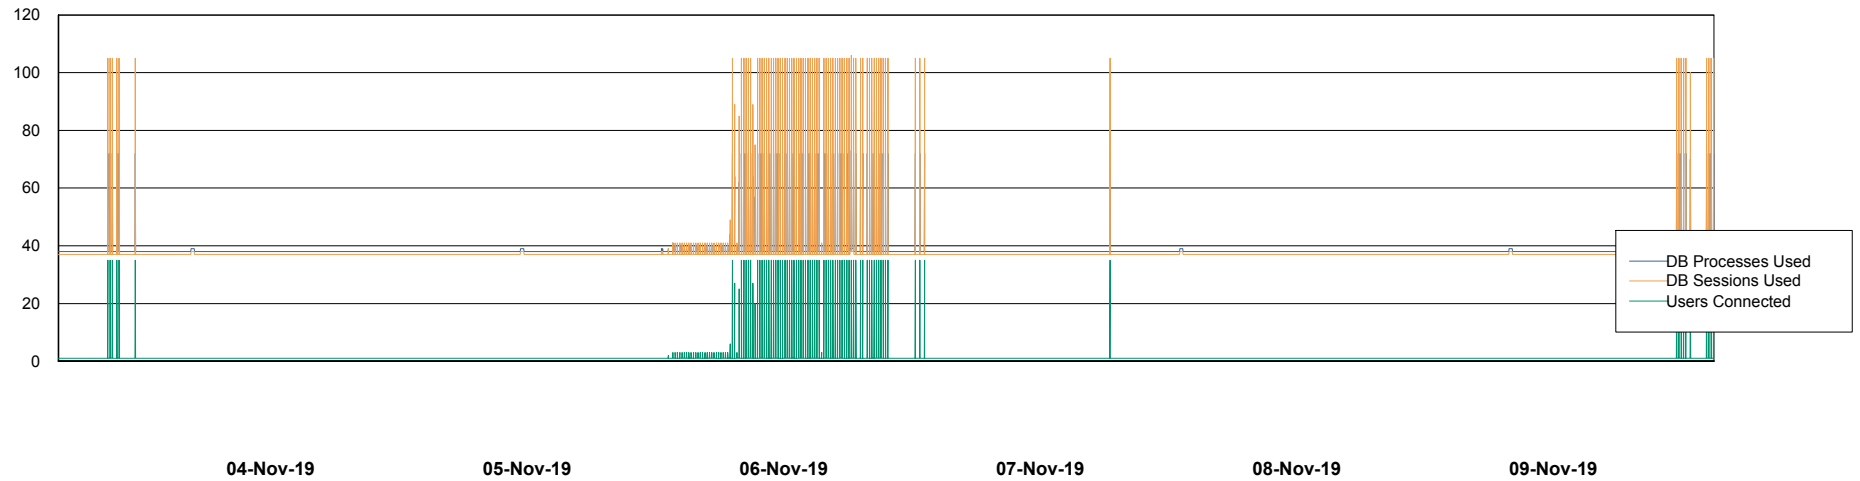

Database Performance NIXDB_Standby