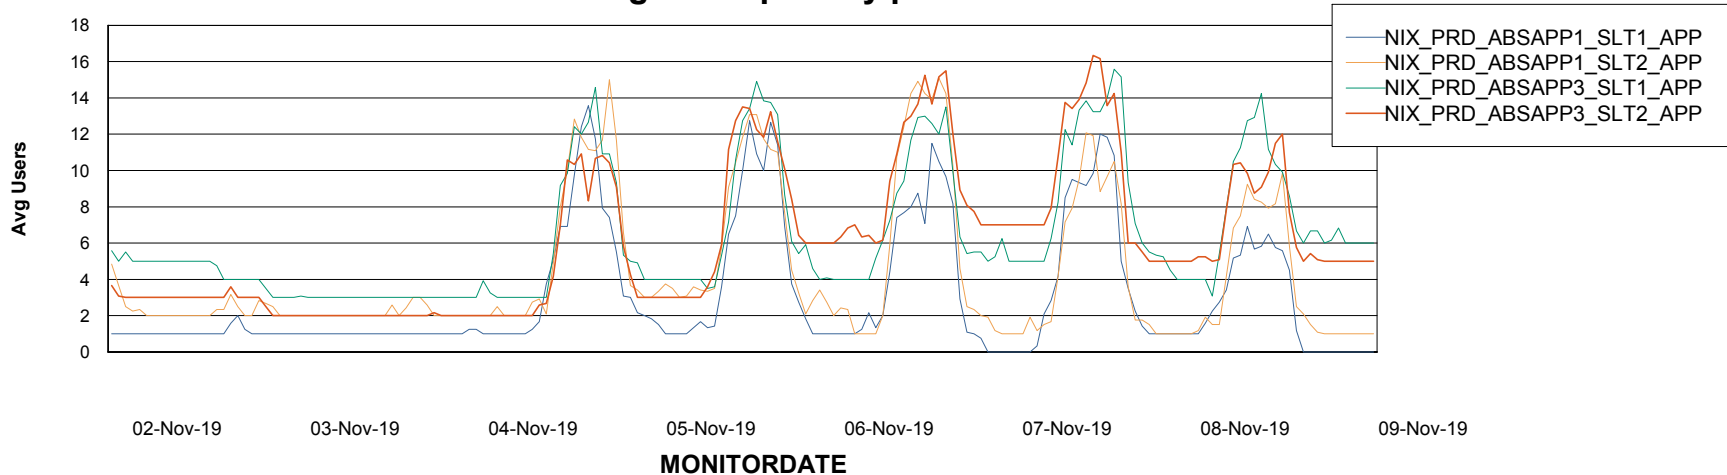

Avg users per day per ABS server