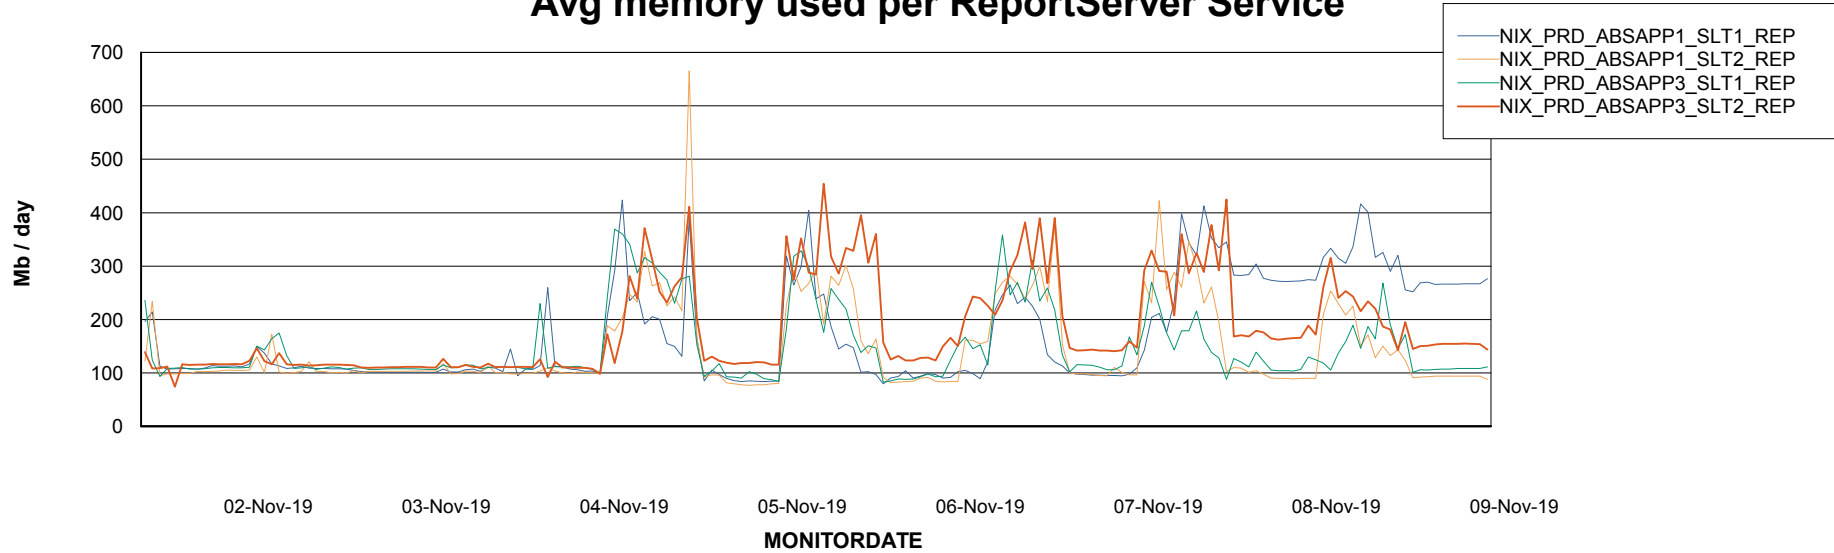

Avg users per day per ABS server

Weekly SLA Customer Report

Customer NIX_Production
Database ID 51

ABSSolute Application ReportServer Services

Avg memory used per ReportServer Service

Weekly SLA Customer Report