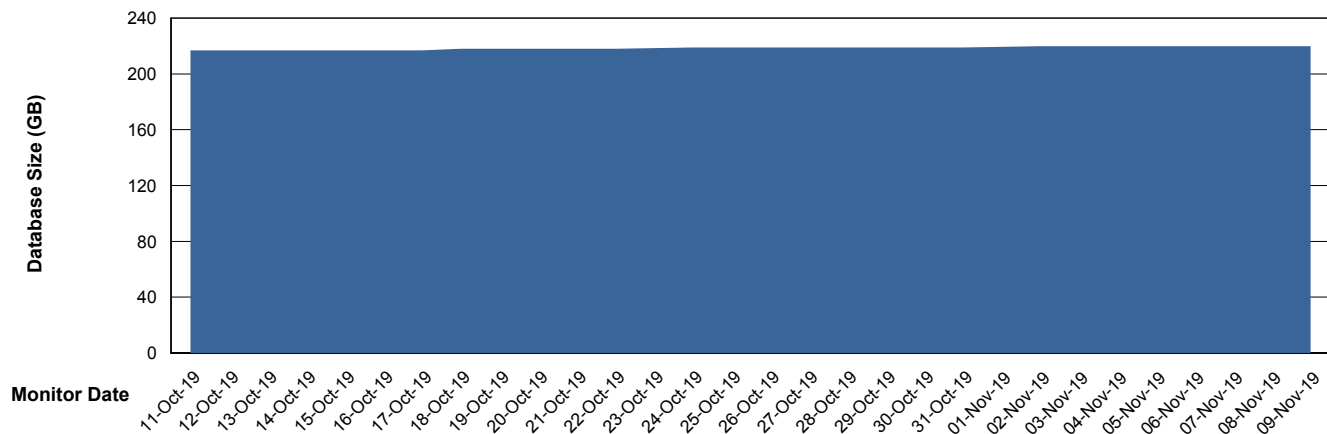

DATABASE SIZE NIXDB_Production

Database growth over last month