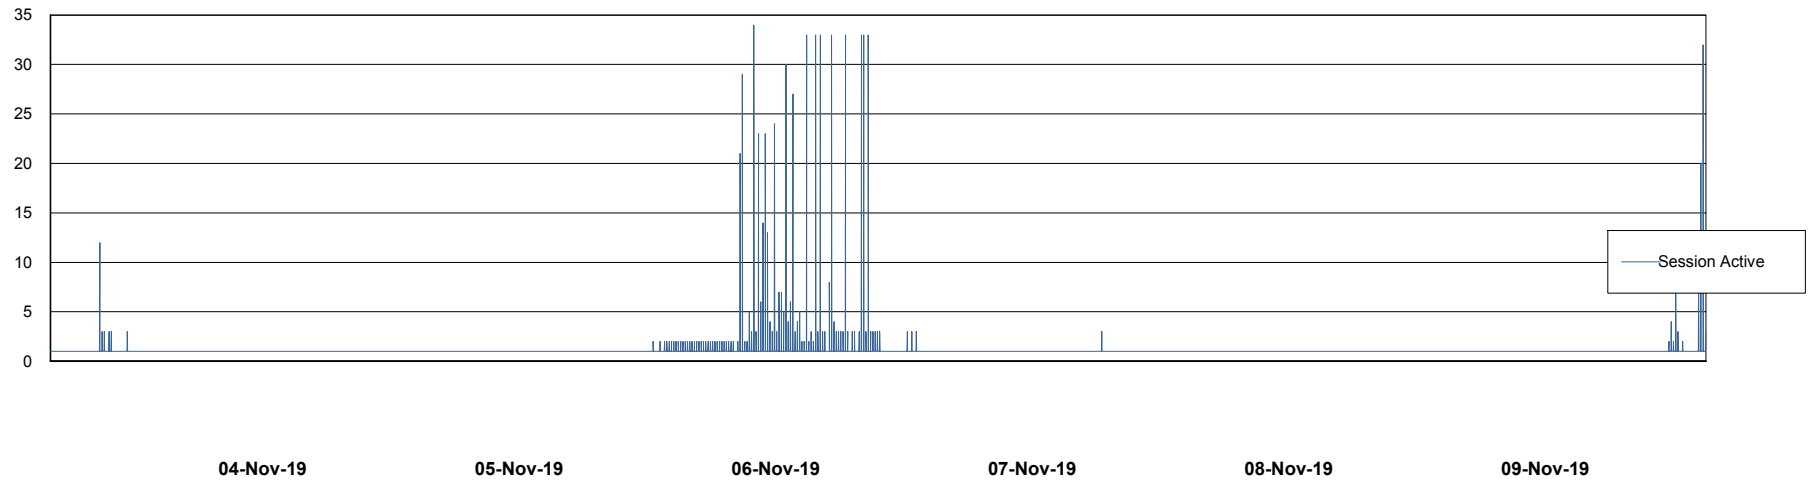

Database Performance NIXDB_Standby