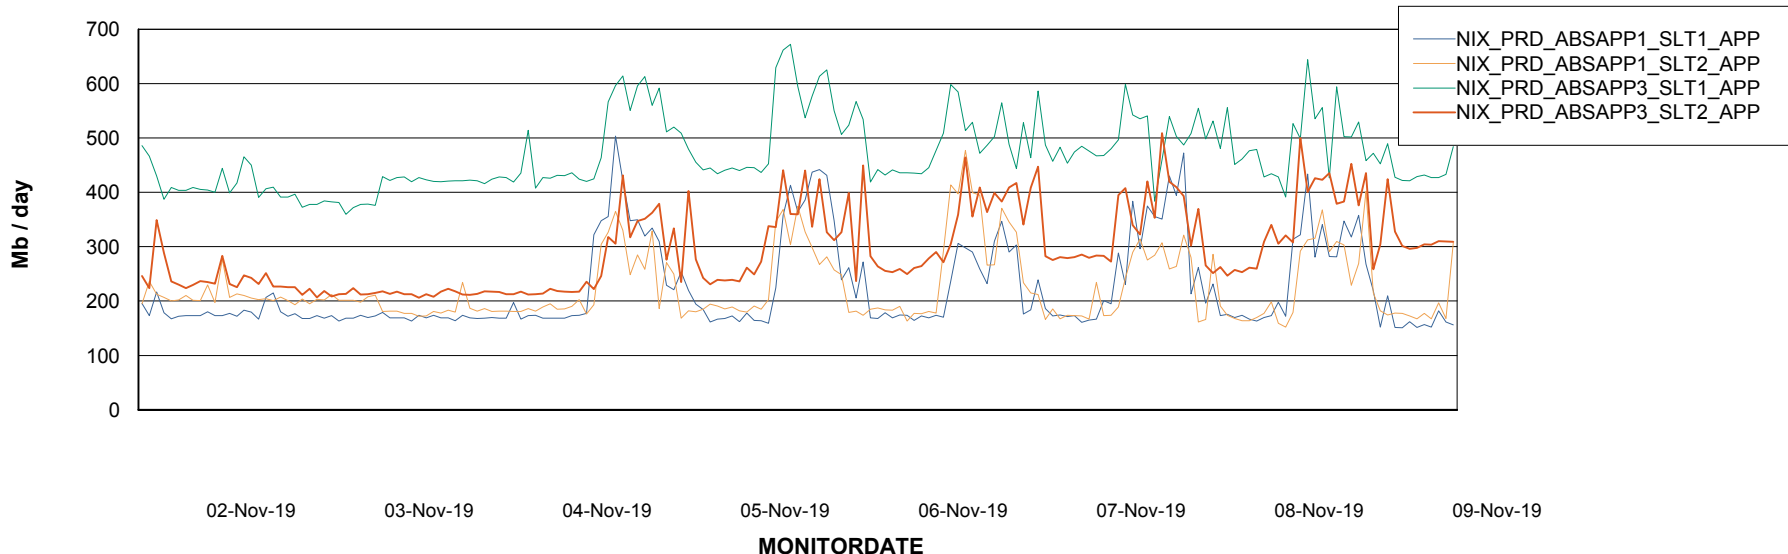

Standby Database Health NIX_Production

Recovery lag for last 7 days

Weekly SLA Customer Report

Customer NIX_Production
Database ID 51

ABSSolute Application Server Services

Avg memory used per ABS Server Service