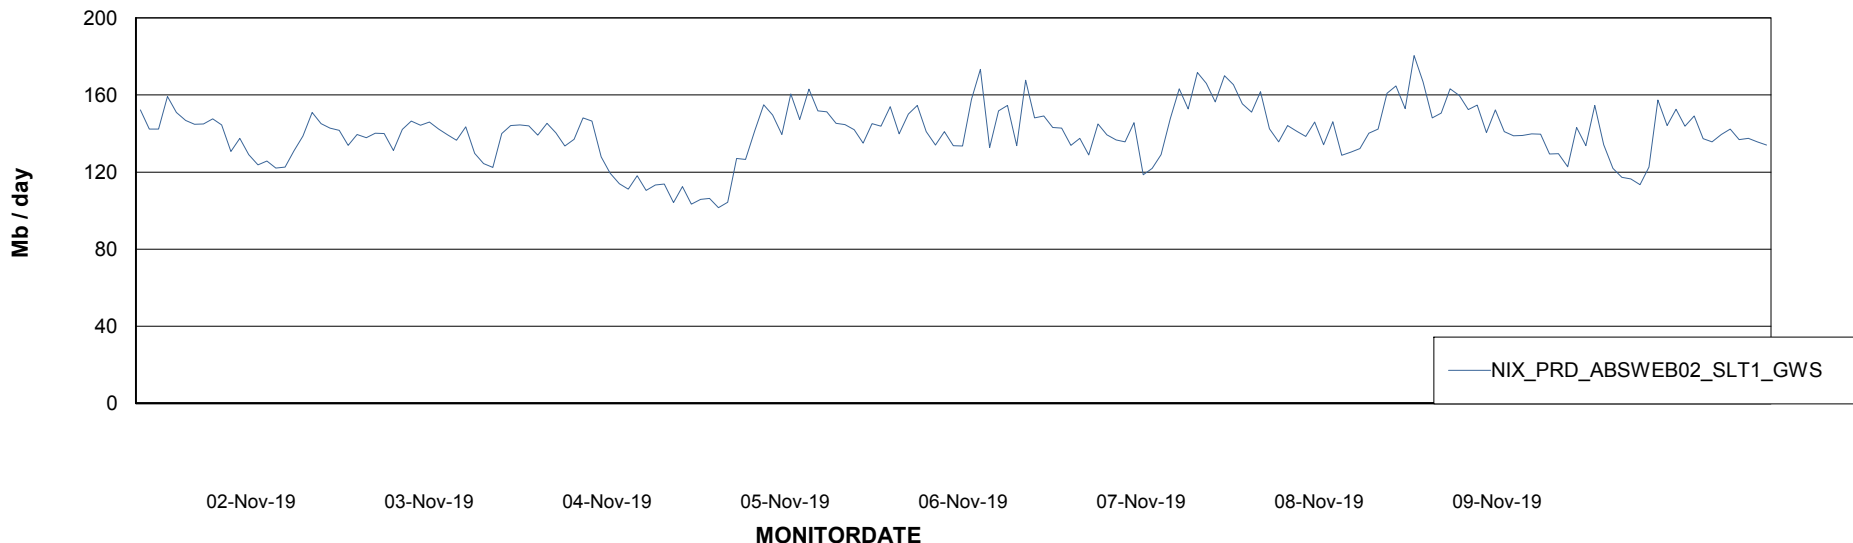

ABSSolute Web Component Services

Avg memory used per ABS Web component