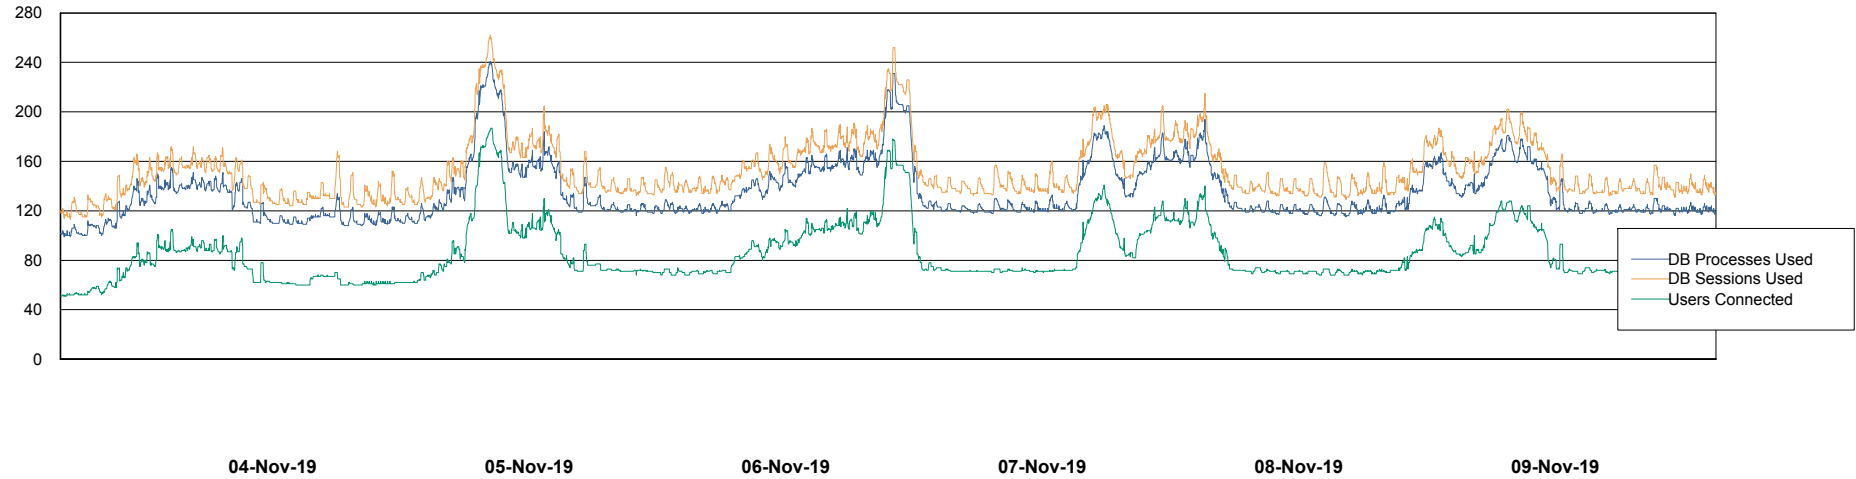

Weekly SLA Customer Report

Customer NIX_Production
Database ID 51

Database Performance NIXDB_BI

Weekly SLA Customer Report

Customer NIX_Production
Database ID 51

Database Performance NIXDB_Production

Weekly SLA Customer Report