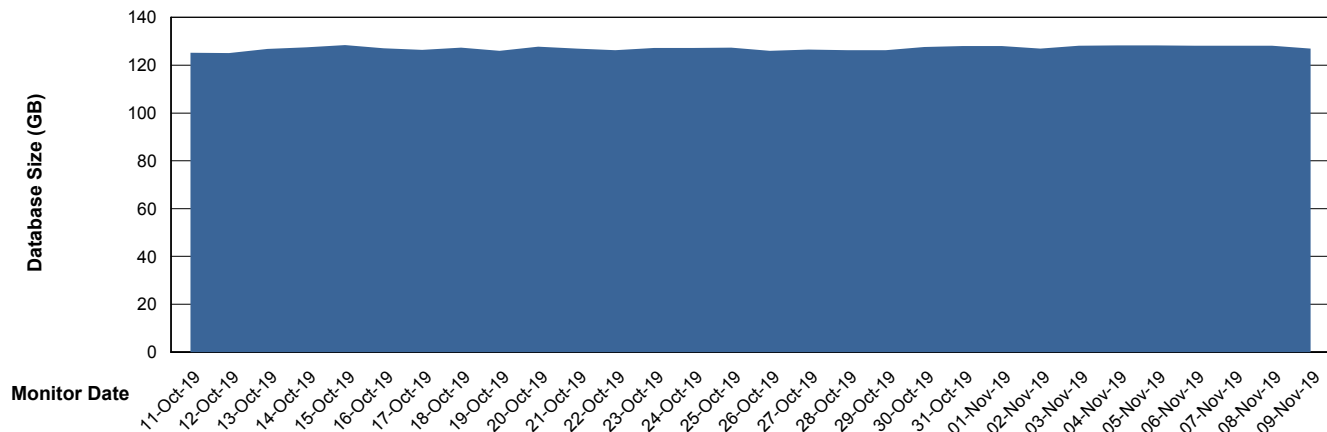

Customer NIX_Production
Database ID 51

Database Performance NIXDB_Standby

Weekly SLA Customer Report

Customer NIX_Production
Database ID 51

DATABASE SIZE NIXDB_BI

Database growth over last month

DATABASE SIZE NIXDB_Production