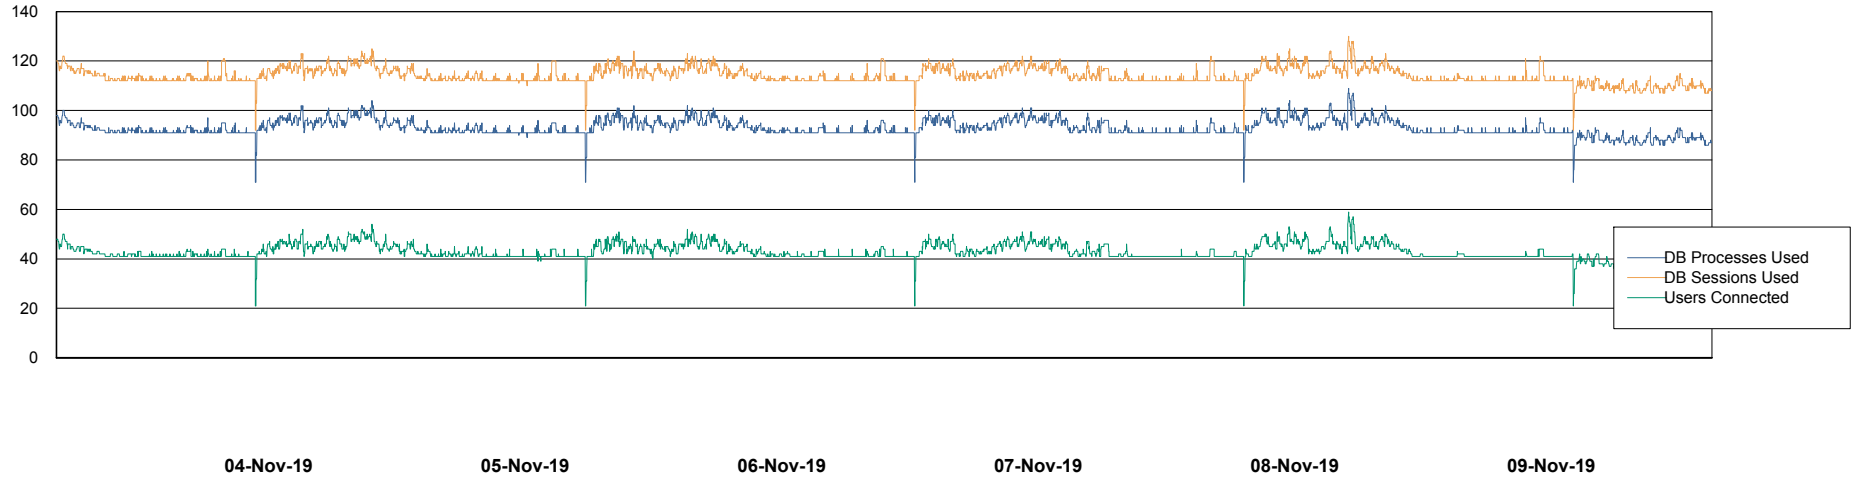

Database Performance LSS_ABSCH_DB_LIODA3

DB Processes Max 1,000
DB Sessions Max 1,560