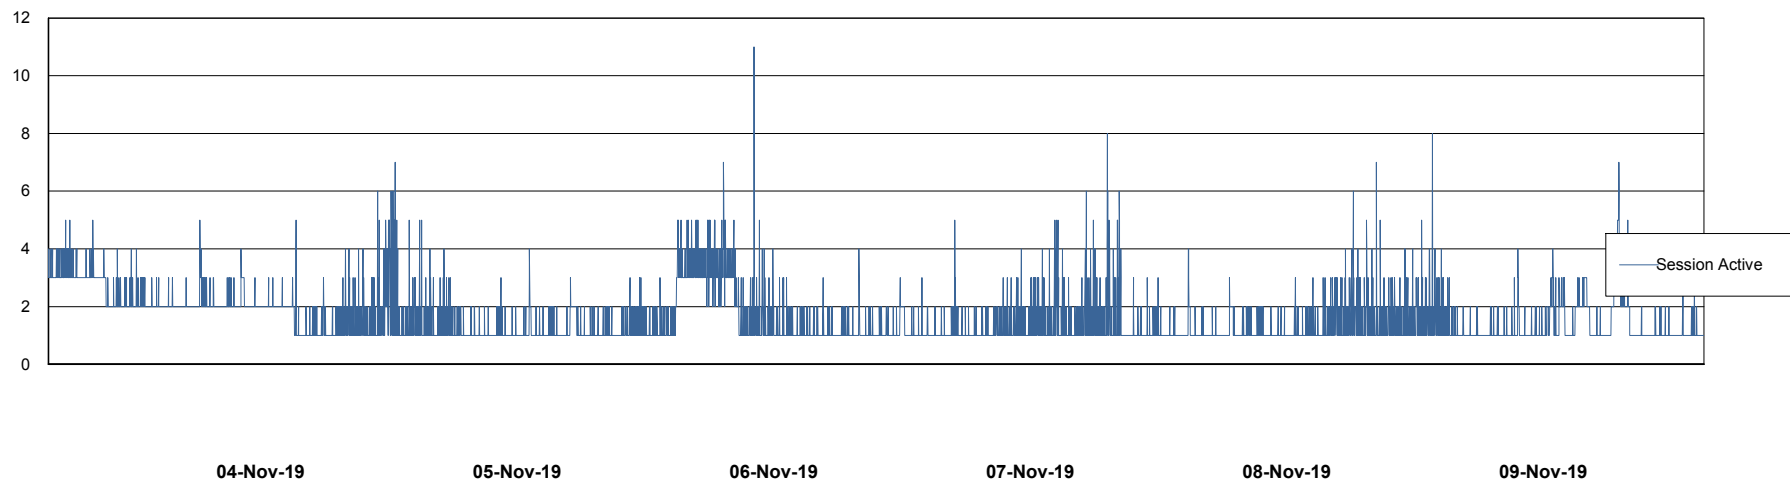

Database Performance LSS_ABSCH2_DB_LIODA3

DB Processes Max 1,000
DB Sessions Max 1,560

Weekly SLA Customer Report

Customer LSS_Prod (NO SLA)
Database ID 96

Database Performance LSS_ABSCH3_DB_LIODA3

DB Processes Max 1,000
DB Sessions Max 1,560