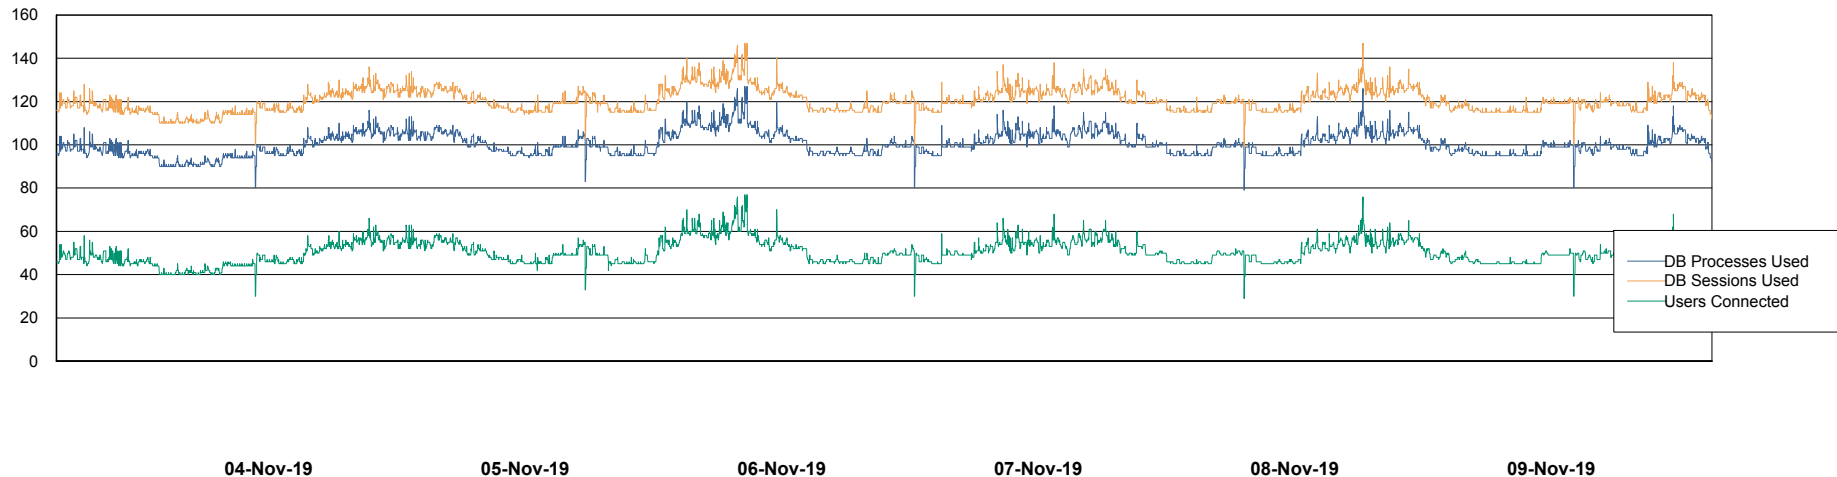

Database Performance LSS_ABSCH2_DB_LIODA3

DB Processes Max 1,000
DB Sessions Max 1,560