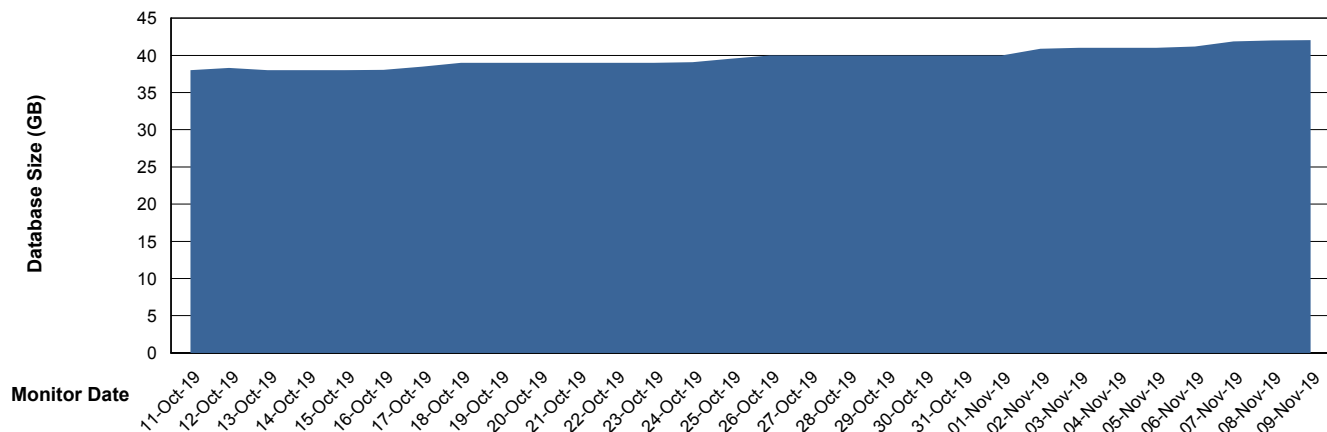

DATABASE SIZE LSS_ABSCH_DB_LIODA3

Database growth over last month

DATABASE SIZE LSS_ABSCH2_DB_LIODA3

Database growth over last month

Weekly SLA Customer Report

Customer LSS_Prod (NO SLA)
 Database ID 96

DATABASE SIZE LSS_ABSCH3_DB_LIODA3

Database growth over last month

DATABASE SIZE LSS_ABSEE_DB_LIODA5

Database growth over last month

Weekly SLA Customer Report

Customer LSS_Prod (NO SLA)
 Database ID 96

DATABASE SIZE LSS_ABSEE2_DB_LIODA5

Database growth over last month