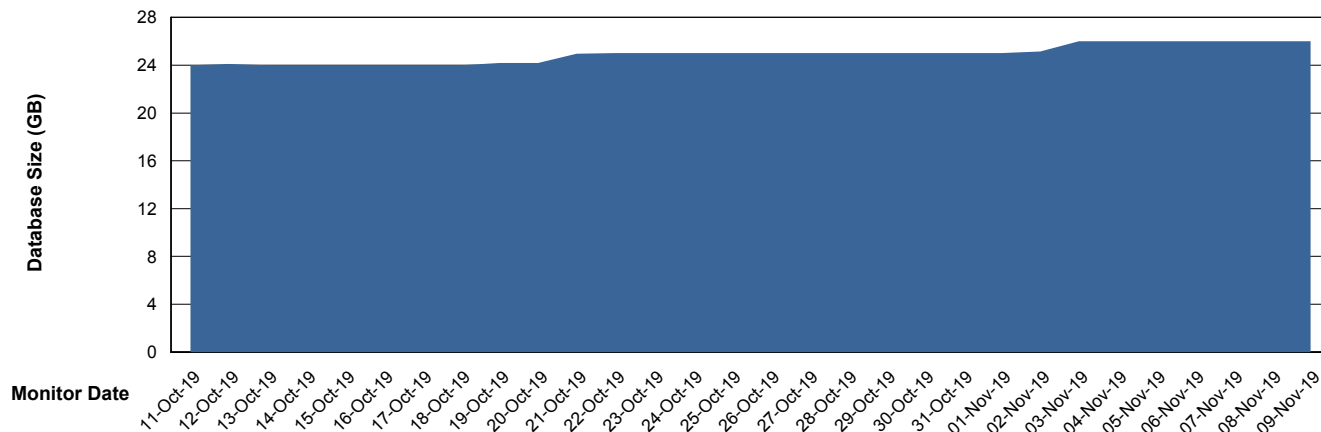

Database growth over last month

DATABASE SIZE LSS_ABSEE_DB_LIODA5

Database growth over last month

Weekly SLA Customer Report

Customer LSS_Prod (NO SLA)
 Database ID 96

DATABASE SIZE LSS_ABSEE2_DB_LIODA5

Database growth over last month