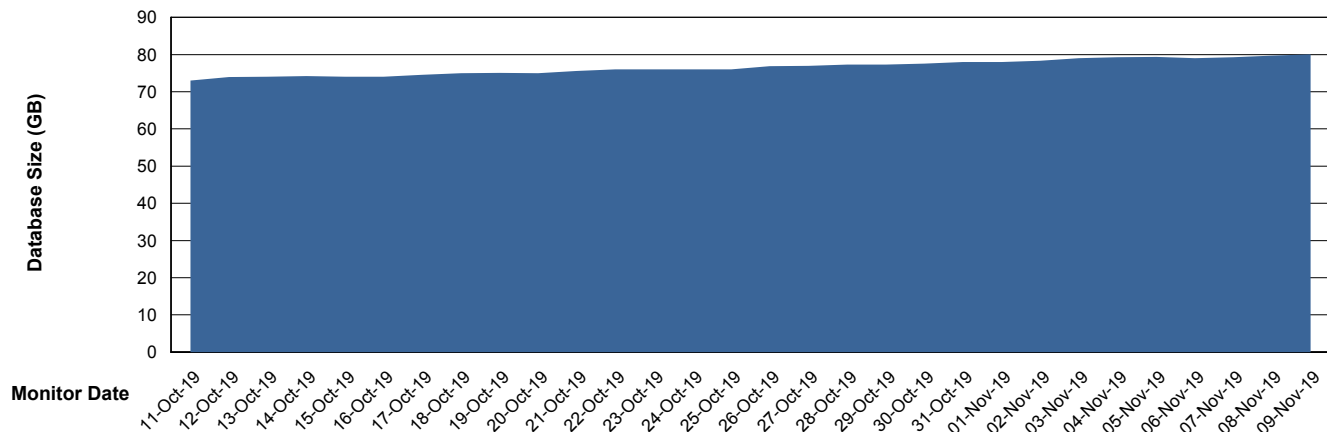

DATABASE SIZE LSS_ABSCH_DB_LIODA3

Database growth over last month

DATABASE SIZE LSS_ABSCH2_DB_LIODA3

Database growth over last month

Weekly SLA Customer Report

Customer LSS_Prod (NO SLA)
 Database ID 96

DATABASE SIZE LSS_ABSCH3_DB_LIODA3

Database growth over last month

DATABASE SIZE LSS_ABSEE_DB_LIODA5

Database growth over last month

Weekly SLA Customer Report

Customer LSS_Prod (NO SLA)
 Database ID 96

DATABASE SIZE LSS_ABSEE2_DB_LIODA5

Database growth over last month