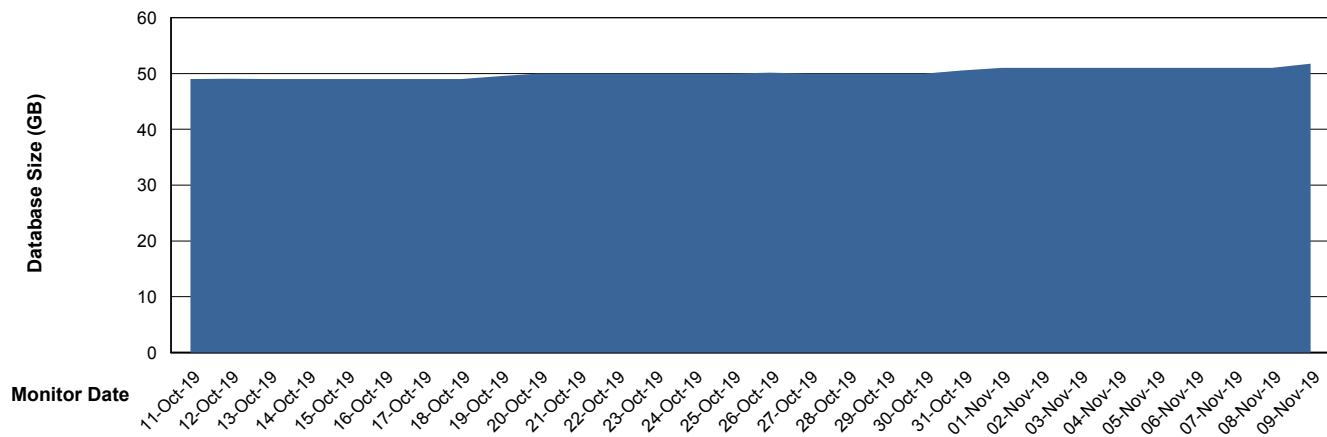

DATABASE SIZE LSS_ABSCH2_DB_LIODA3

Database growth over last month