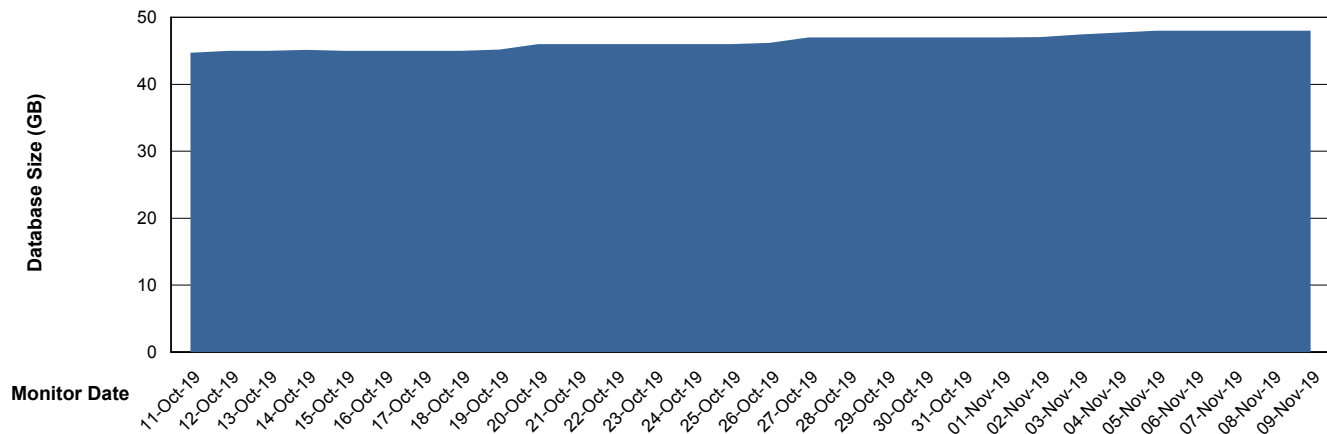

DATABASE SIZE LSS_ABSME_DB_LIODA4

Database growth over last month

Weekly SLA Customer Report

Customer LSS_Prod (NO SLA)
Database ID 96

DATABASE SIZE LSS_ABSME2_DB_LIODA4

Database growth over last month

Weekly SLA Customer Report