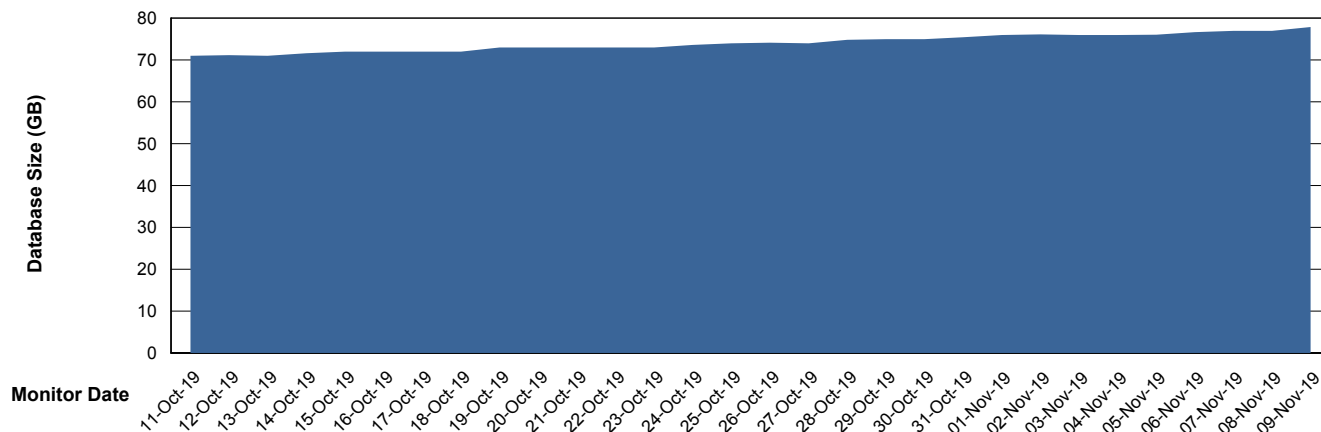

DATABASE SIZE LSS_ABSME_DB_LIODA4

Database growth over last month