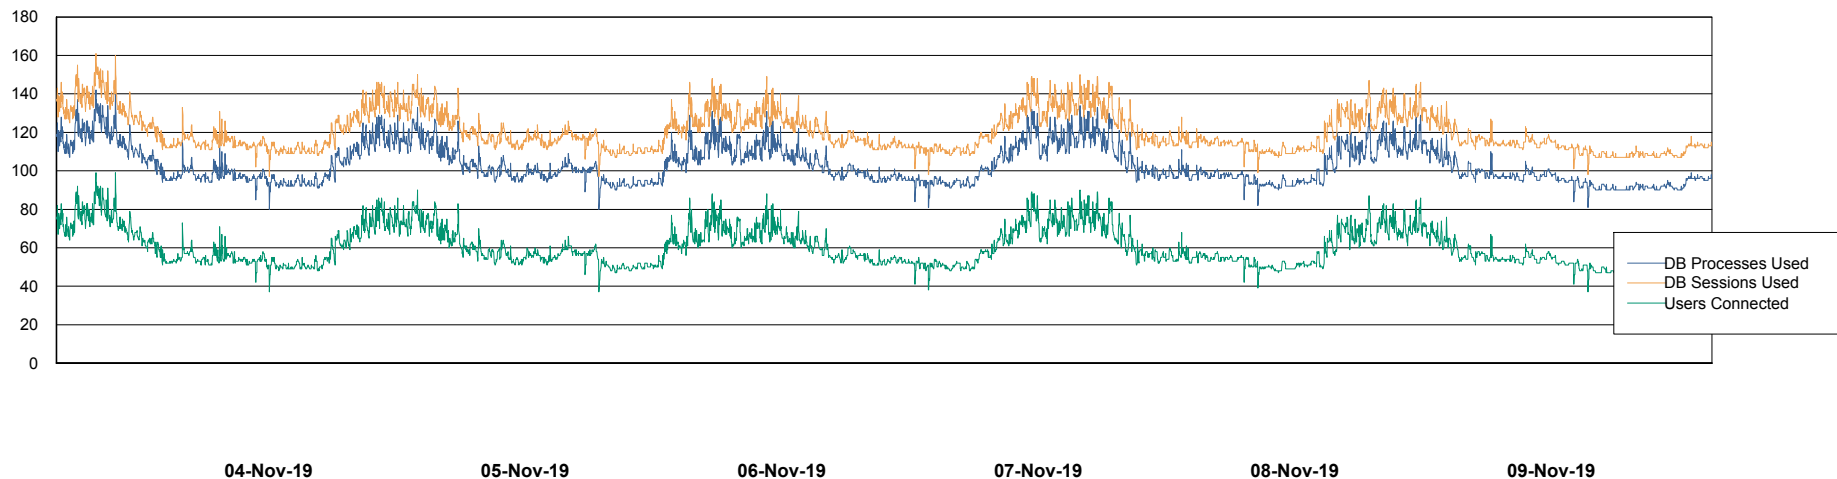

Database Performance LSS_ABSME2_DB_LIODA4

DB Processes Max 1,000
DB Sessions Max 1,522