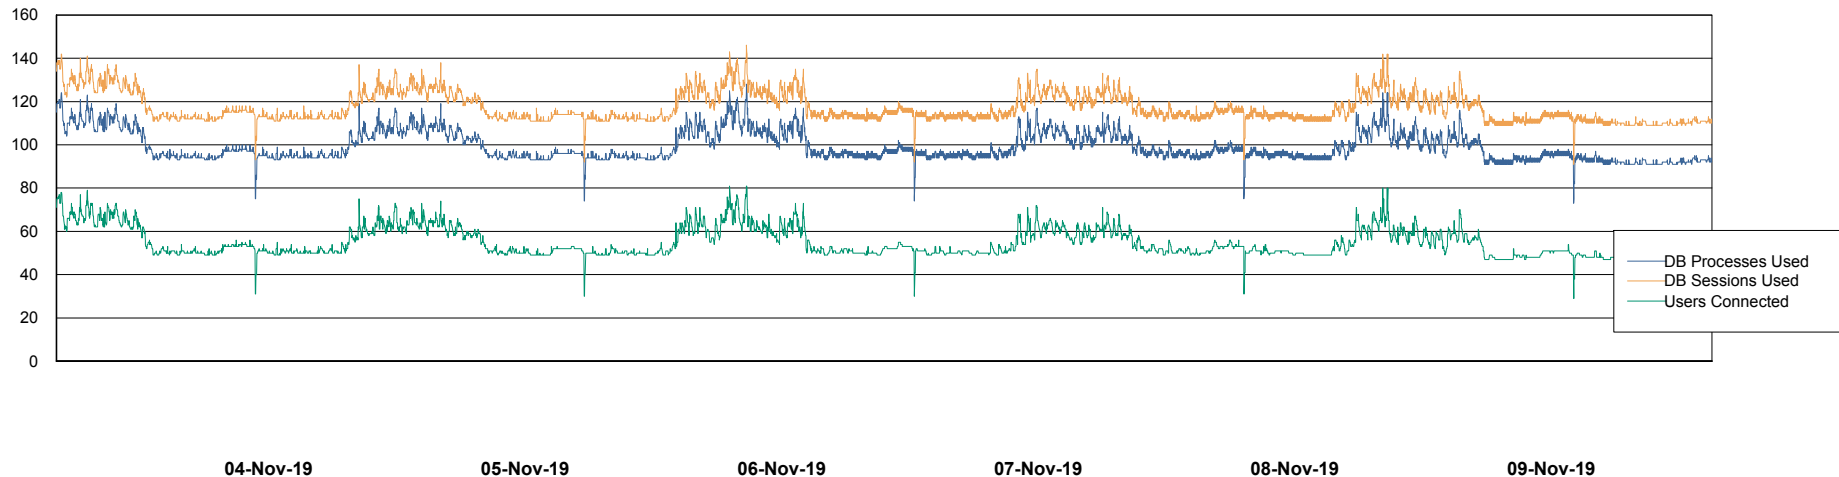

Database Performance LSS_ABSEE2_DB_LIODA5

DB Processes Max 1,000
DB Sessions Max 1,522