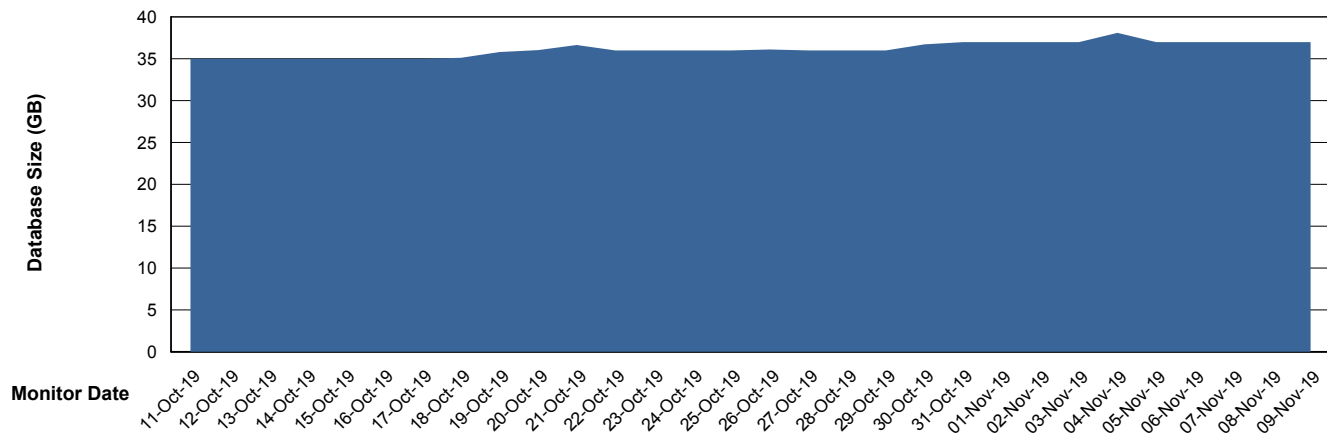

DATABASE SIZE LSS_ABSCH_DB_LIODA3

Database growth over last month