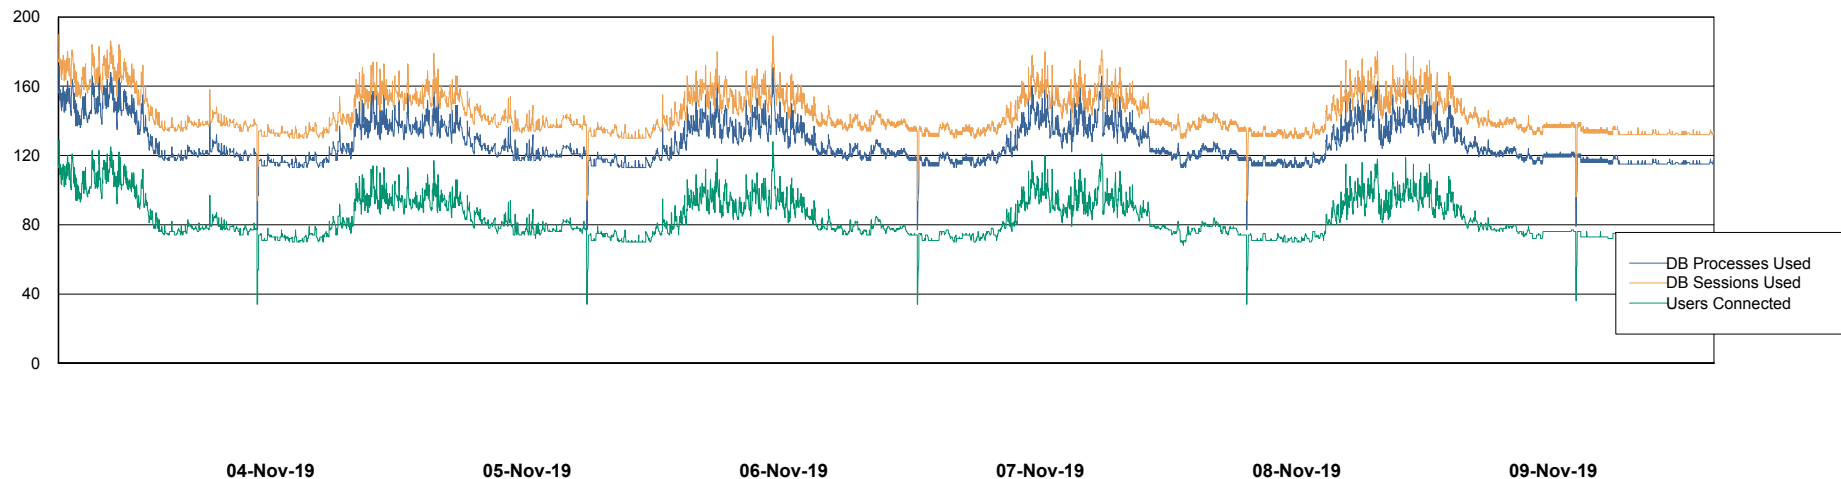

Database Performance LSS_ABSEE_DB_LIODA5

DB Processes Max 1,000
DB Sessions Max 1,522