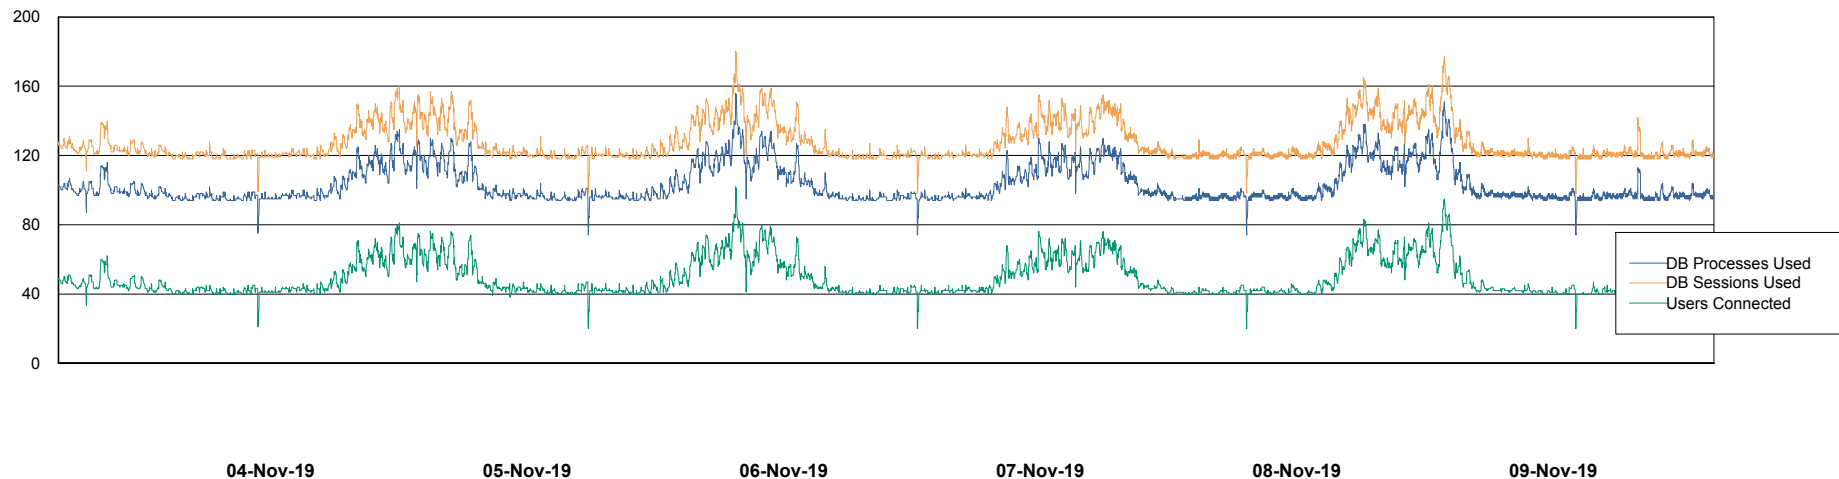

Database Performance LSS_ABSCH2_DB_LIODA3

DB Processes Max 1,000
DB Sessions Max 1,560

Weekly SLA Customer Report

Customer LSS_Prod (NO SLA)
Database ID 96

Database Performance LSS_ABSCH3_DB_LIODA3

DB Processes Max 1,000
DB Sessions Max 1,560