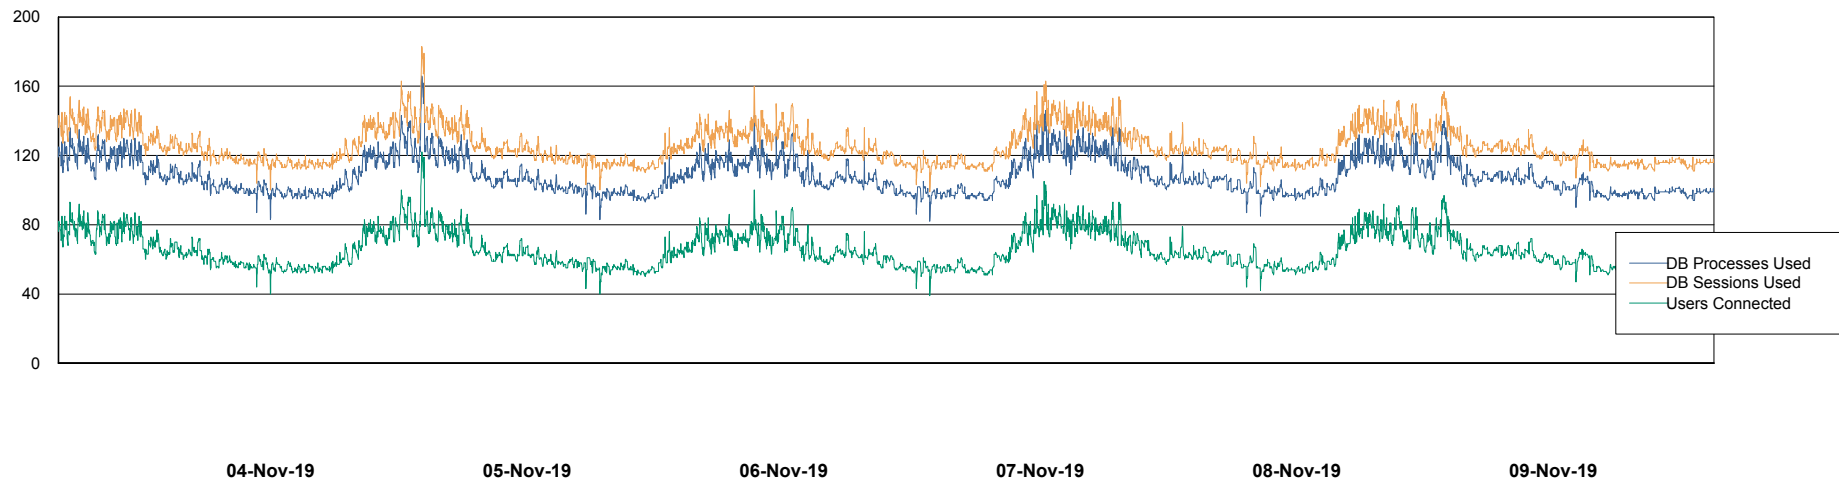

Database Performance LSS_ABSEE2_DB_LIODA5

DB Processes Max 1,000
DB Sessions Max 1,522

Weekly SLA Customer Report

Customer LSS_Prod (NO SLA)
Database ID 96

Database Performance LSS_ABSME_DB_LIODA4

DB Processes Max 1,000
DB Sessions Max 1,522