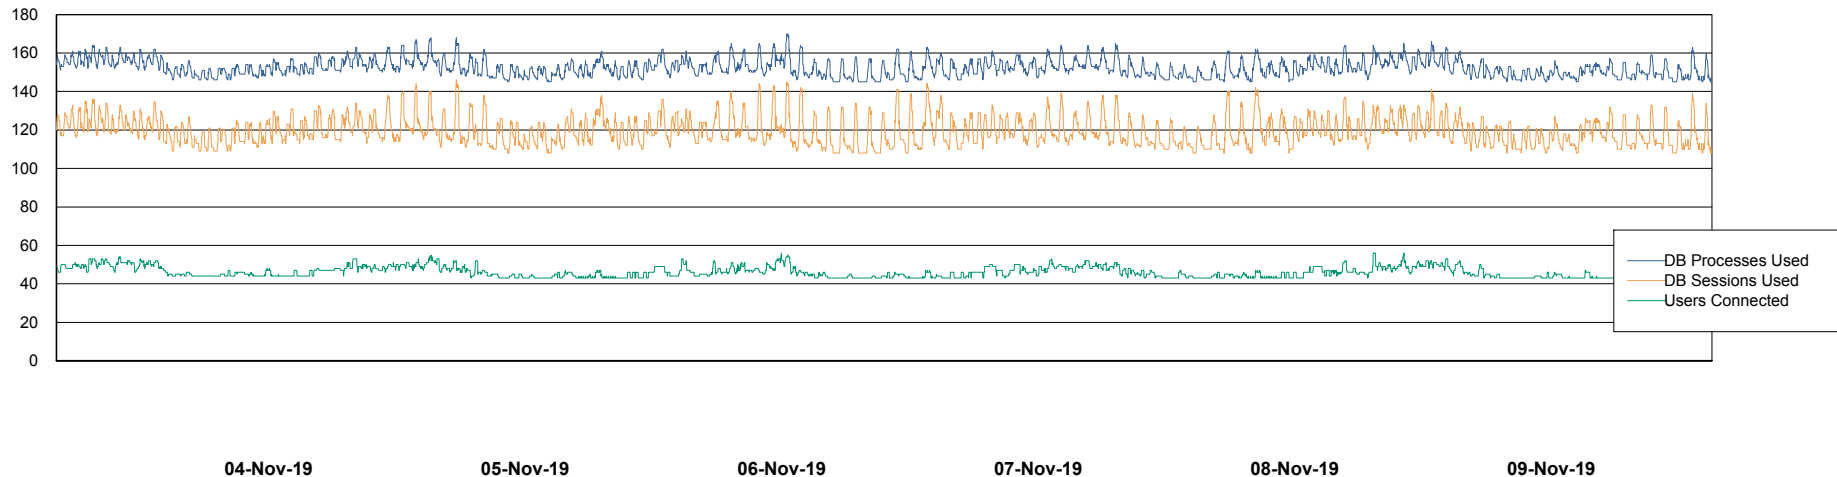

Weekly SLA Customer Report

Customer LLG_Production
Database ID 53

Database Performance LLGDB_Production

DB Processes Max 300
DB Sessions Max 480

Weekly SLA Customer Report

Customer LLG_Production
Database ID 53