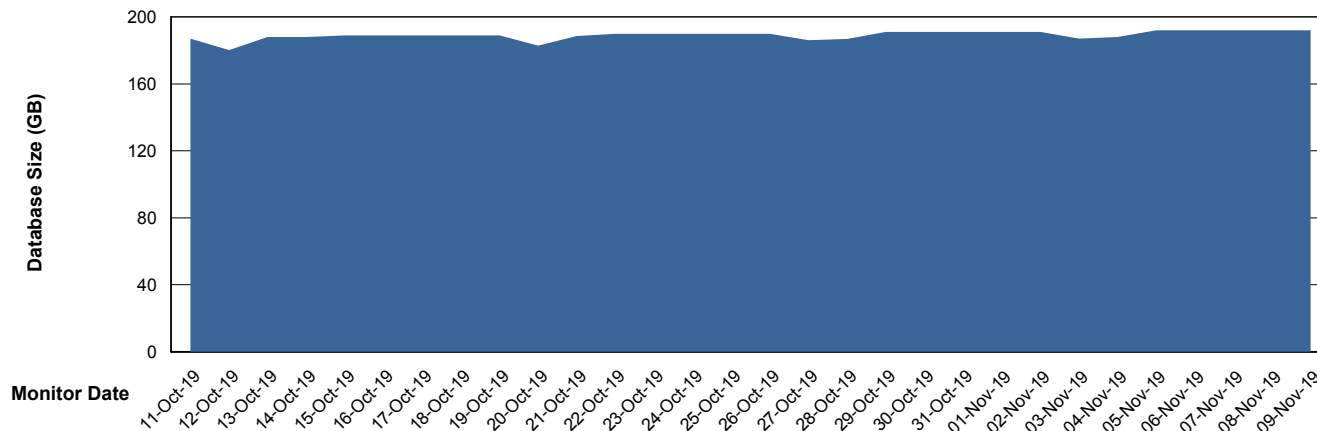

Database Performance LLGDB_Standby

DB Processes Max 300
DB Sessions Max 480

Weekly SLA Customer Report

Customer LLG_Production
Database ID 53

Database Performance LLGDBBI_Production

DB Processes Max 500
DB Sessions Max 780

Weekly SLA Customer Report

Customer LLG_Production
Database ID 53

DATABASE SIZE LLGDB_Production

Database growth over last month

DATABASE SIZE LLGDBBI_Production

Database growth over last month

Weekly SLA Customer Report