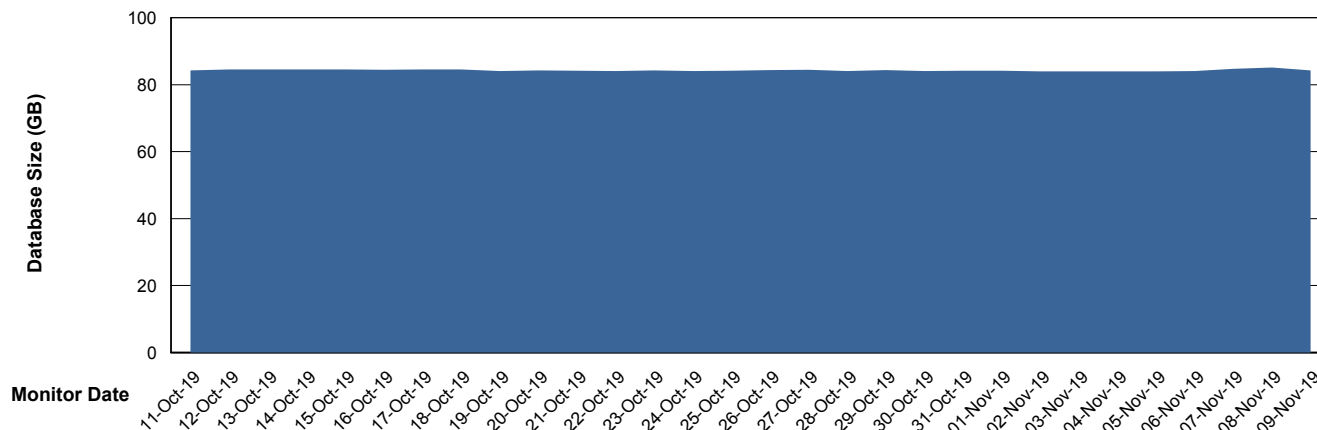

Weekly SLA Customer Report

Customer LLG_Production
Database ID 53

DATABASE SIZE LLGDB_Production

Database growth over last month

DATABASE SIZE LLGDBBI_Production

Database growth over last month

Weekly SLA Customer Report