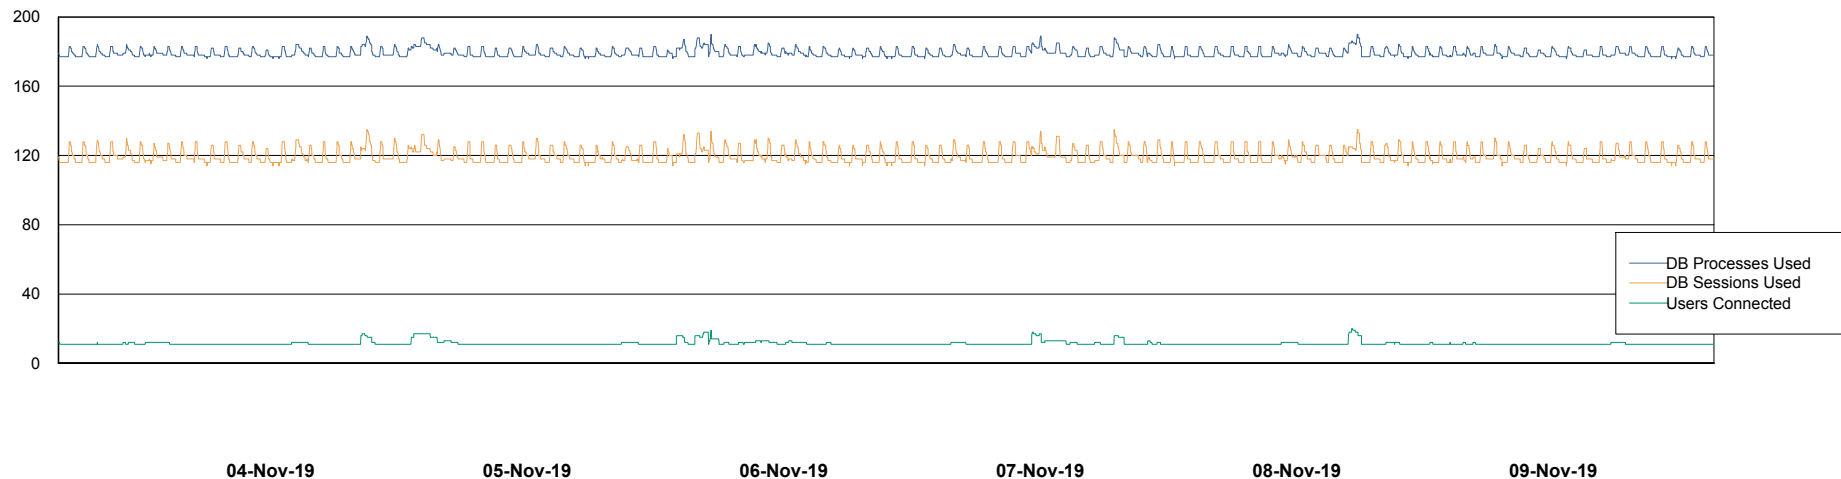

Database Performance LLGDB_Standby

DB Processes Max 300
DB Sessions Max 480