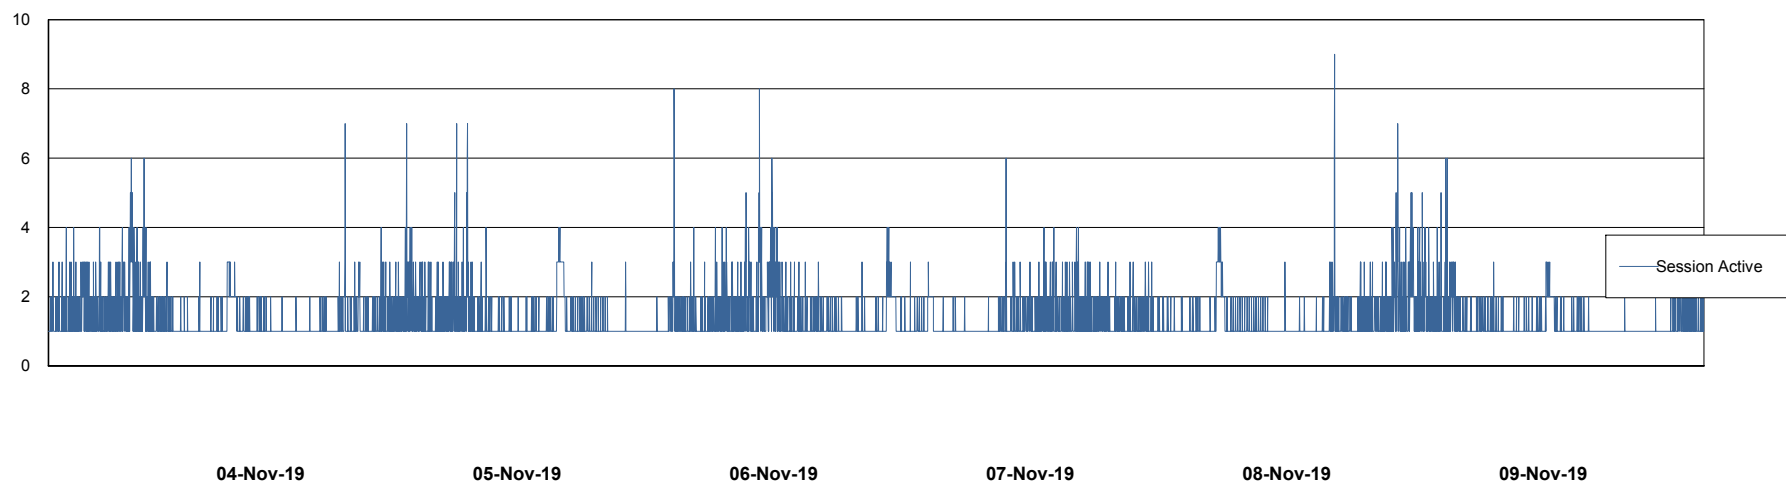

Weekly SLA Customer Report

Customer LLG_Production
Database ID 53

Database Performance LLGDB_Production

DB Processes Max 300
DB Sessions Max 480

Weekly SLA Customer Report

Customer LLG_Production
Database ID 53