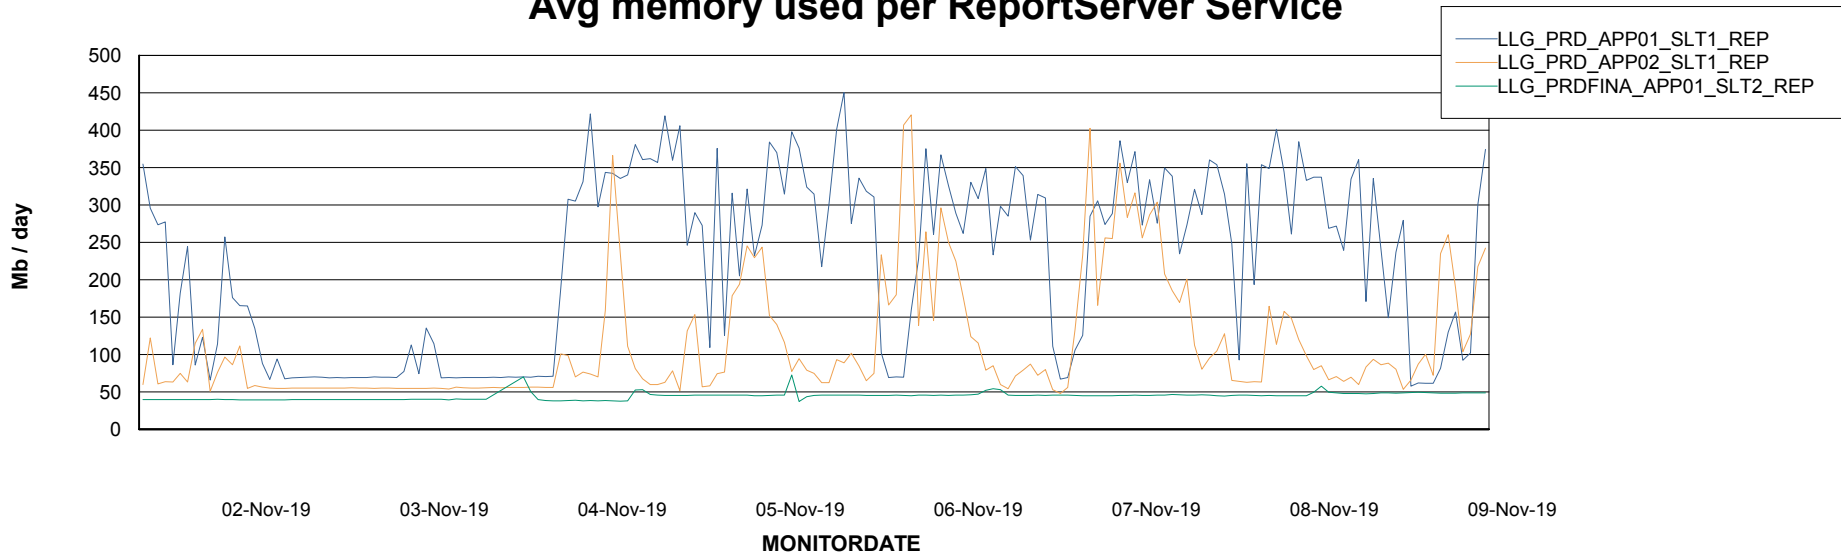

ABSSolute Application Server Services

Avg memory used per ReportServer Service