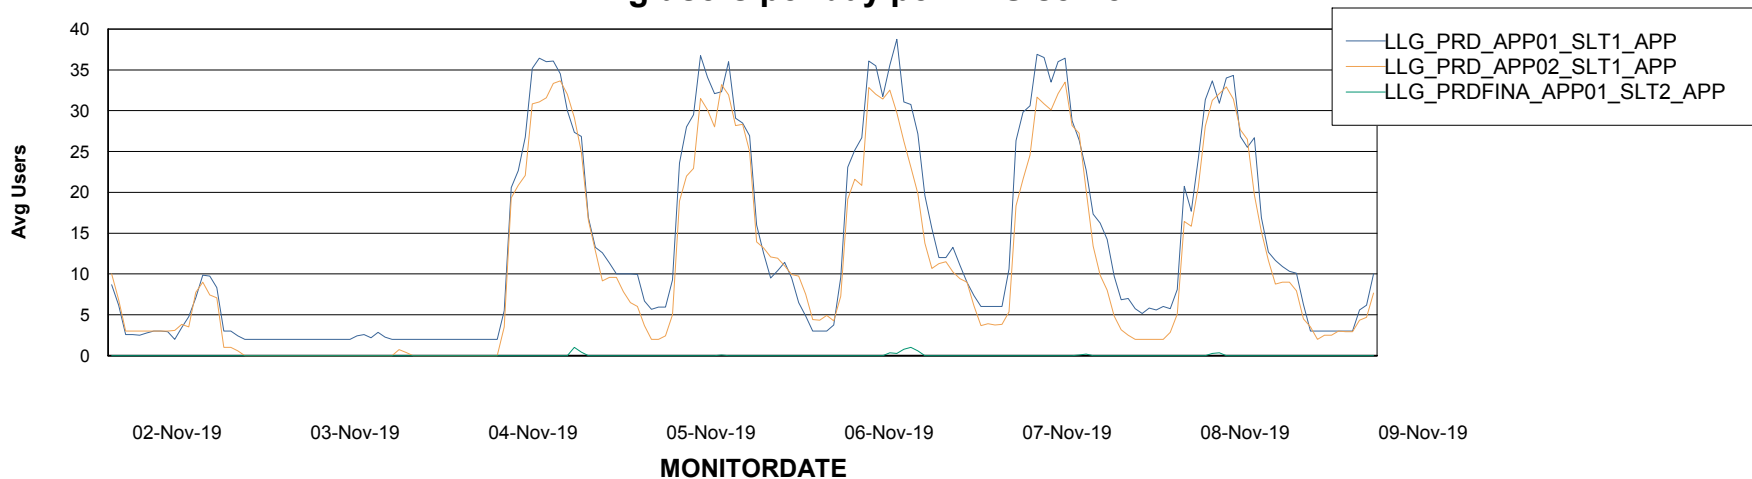

Avg users per day per ABS server