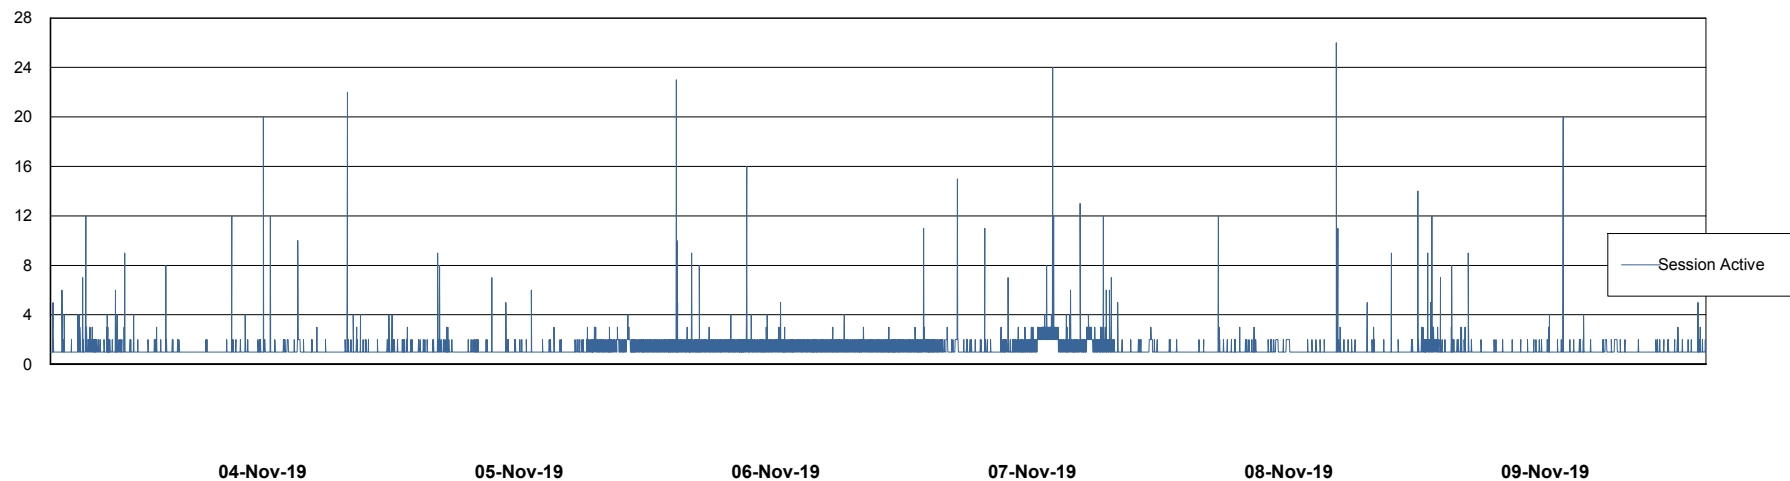

Database Performance LLGDB_Standby

DB Processes Max 300
DB Sessions Max 480