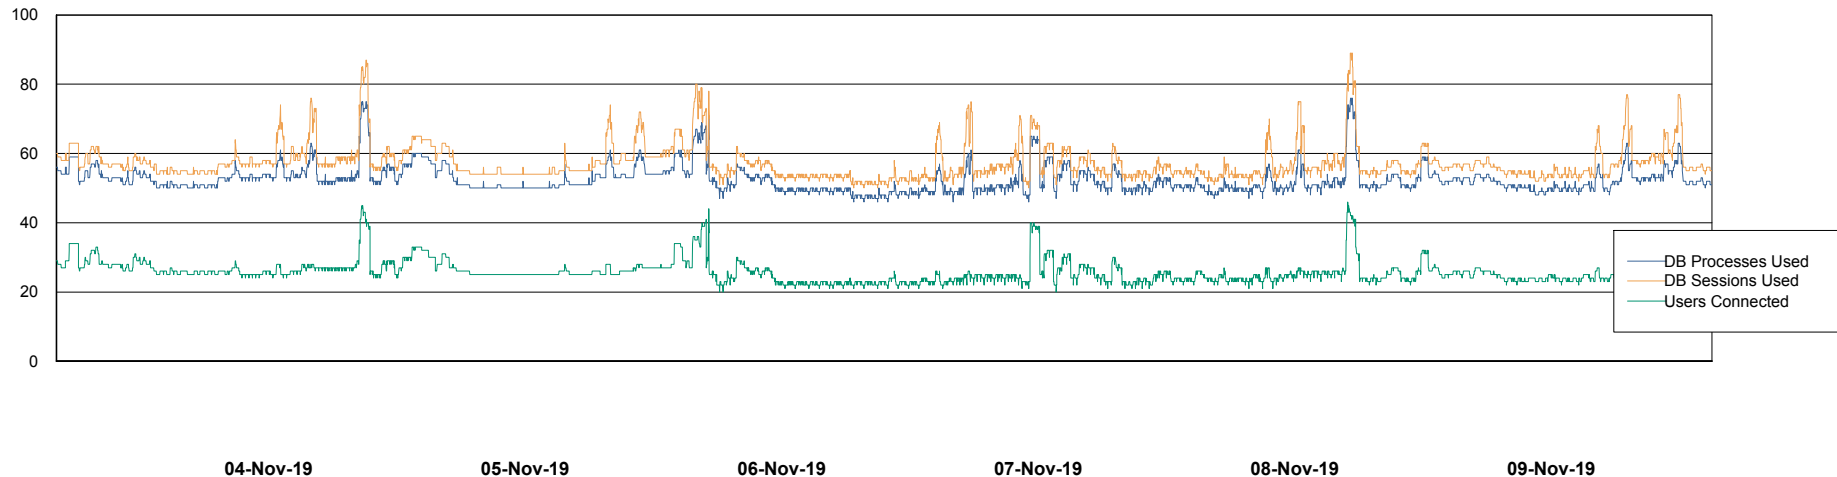

Database Performance LLGDB_Standby

DB Processes Max 300
DB Sessions Max 480

Weekly SLA Customer Report

Customer LLG_Production
Database ID 53

Database Performance LLGDBBI_Production

DB Processes Max 500
DB Sessions Max 780