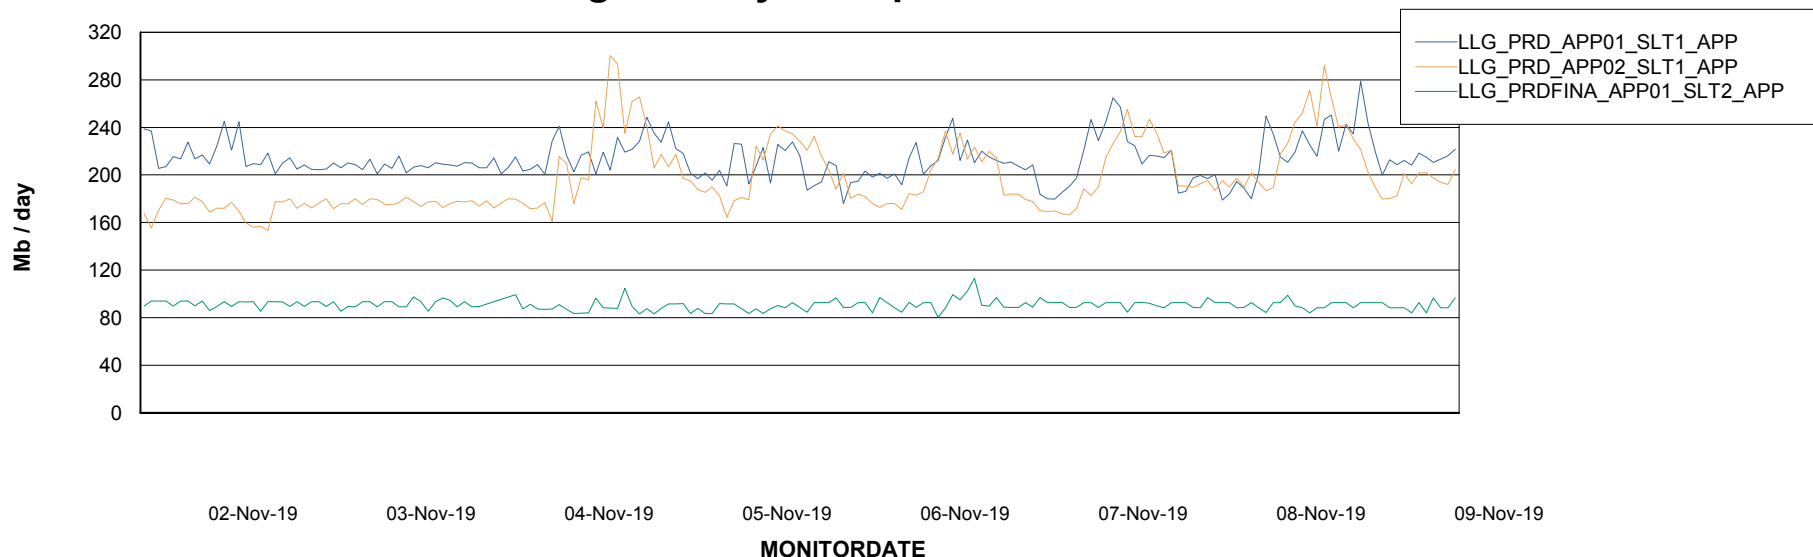

ABSSolute Application Server Services

Avg memory used per ABS Server Service