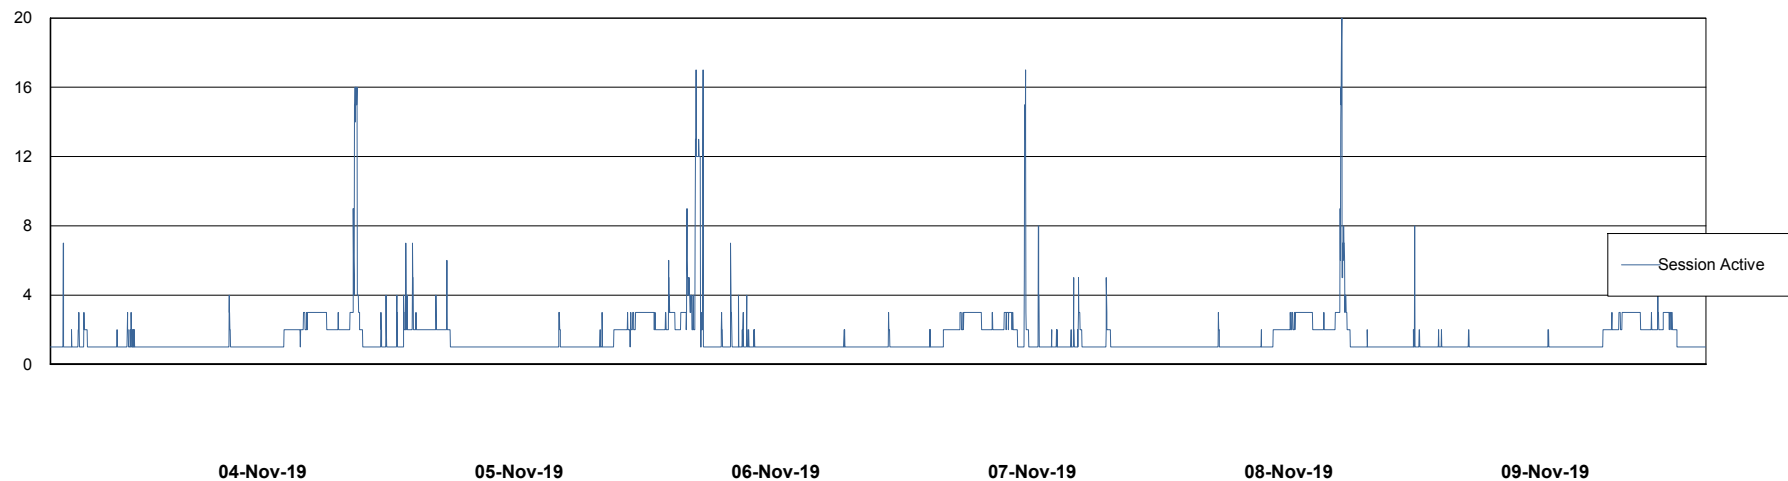

Database Performance LLGDB_Standby

DB Processes Max 300
DB Sessions Max 480

Weekly SLA Customer Report

Customer LLG_Production
Database ID 53

Database Performance LLGDBBI_Production

DB Processes Max 500
DB Sessions Max 780