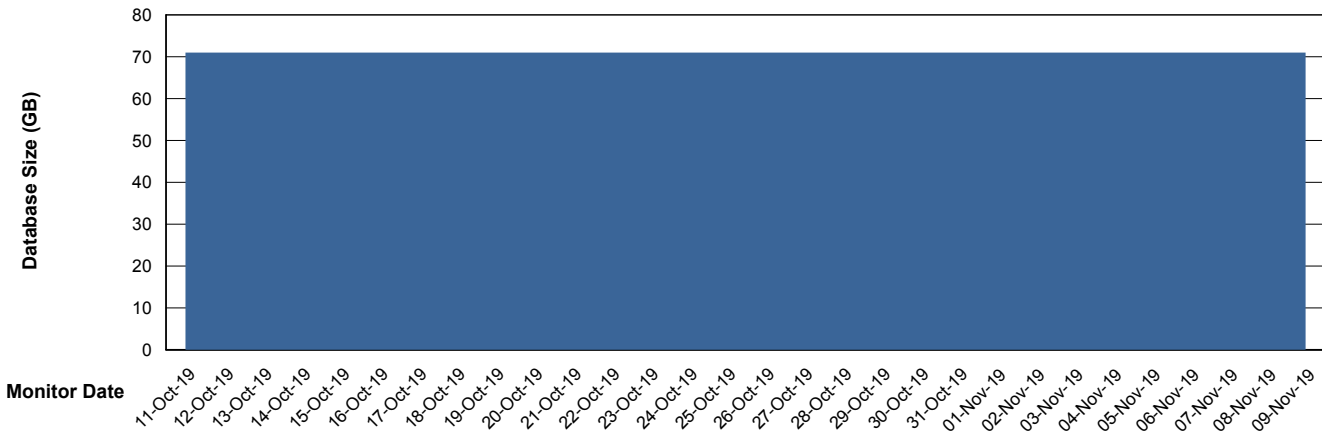

Database Performance KLADB_Standby

DB Processes Max 500
DB Sessions Max 772

Weekly SLA Customer Report

Customer KLA_Production
 Database ID 65

DATABASE SIZE KLADB_Production

Database growth over last month