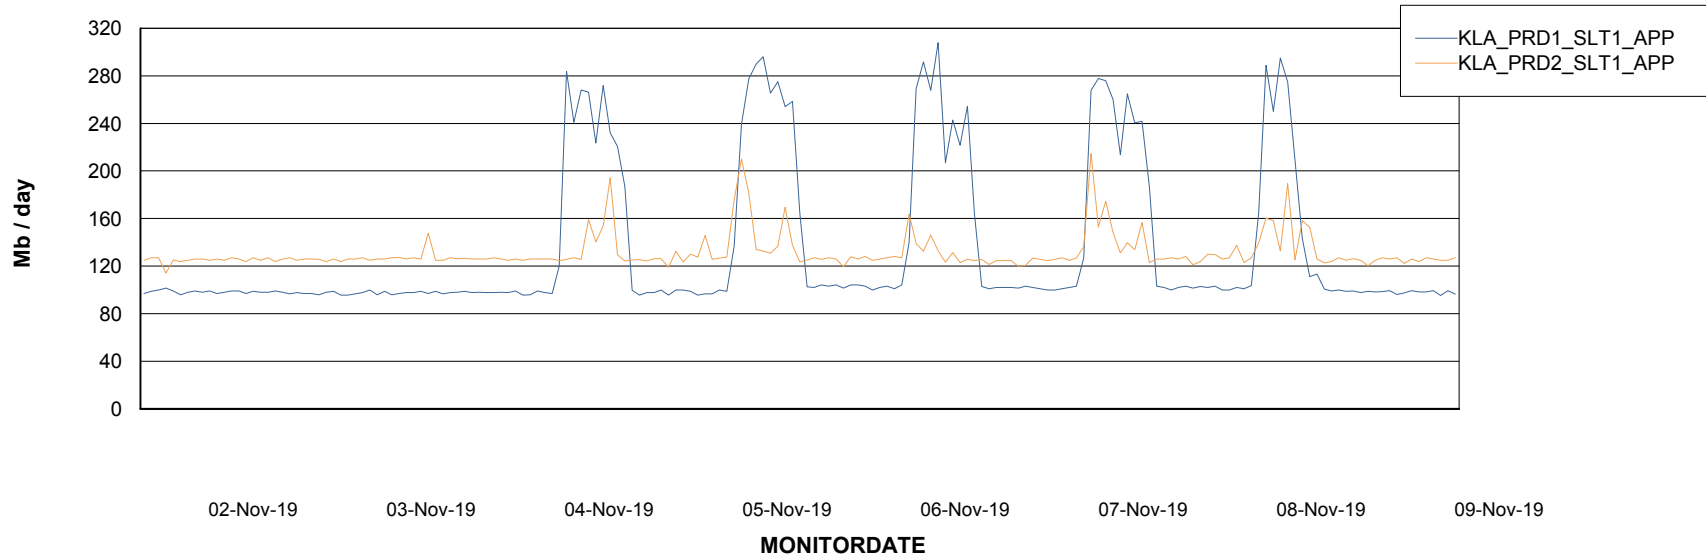

ABSSolute Application Server Services

Avg memory used per ABS Server Service