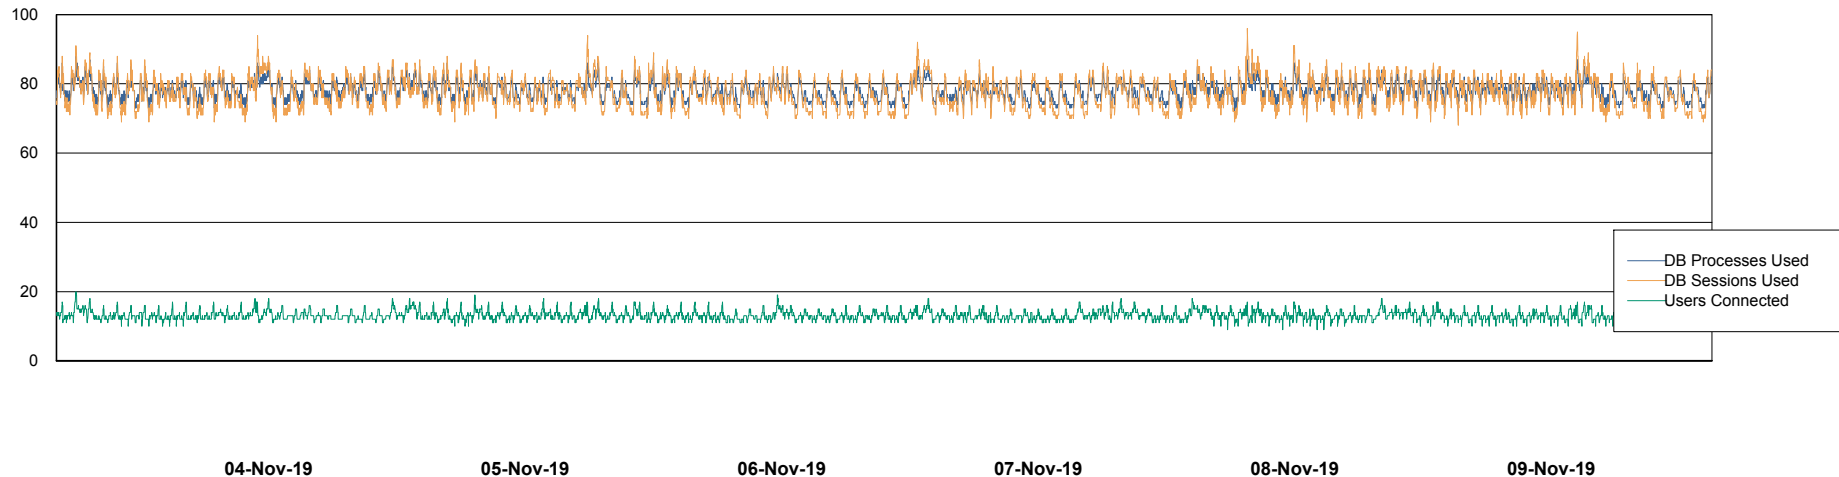

Database Performance ELJDB_PRD_BI

DB Processes Max 1,000
DB Sessions Max 1,524