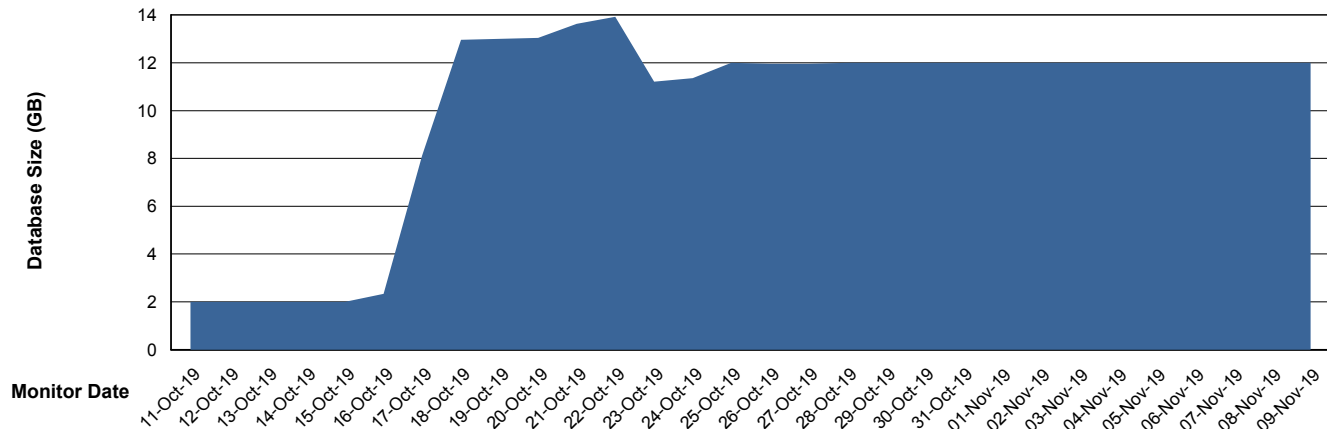

Database Performance ELJDB_Production

DB Processes Max 600
DB Sessions Max 924

Weekly SLA Customer Report

Customer ELJ Production
Database ID 72

Database Performance ELJDB_Standby

DB Processes Max 600
DB Sessions Max 924

Weekly SLA Customer Report

Customer ELJ Production
 Database ID 72

DATABASE SIZE ELJDB_PRD_BI

Database growth over last month

DATABASE SIZE ELJDB_Production

Database growth over last month

Weekly SLA Customer Report