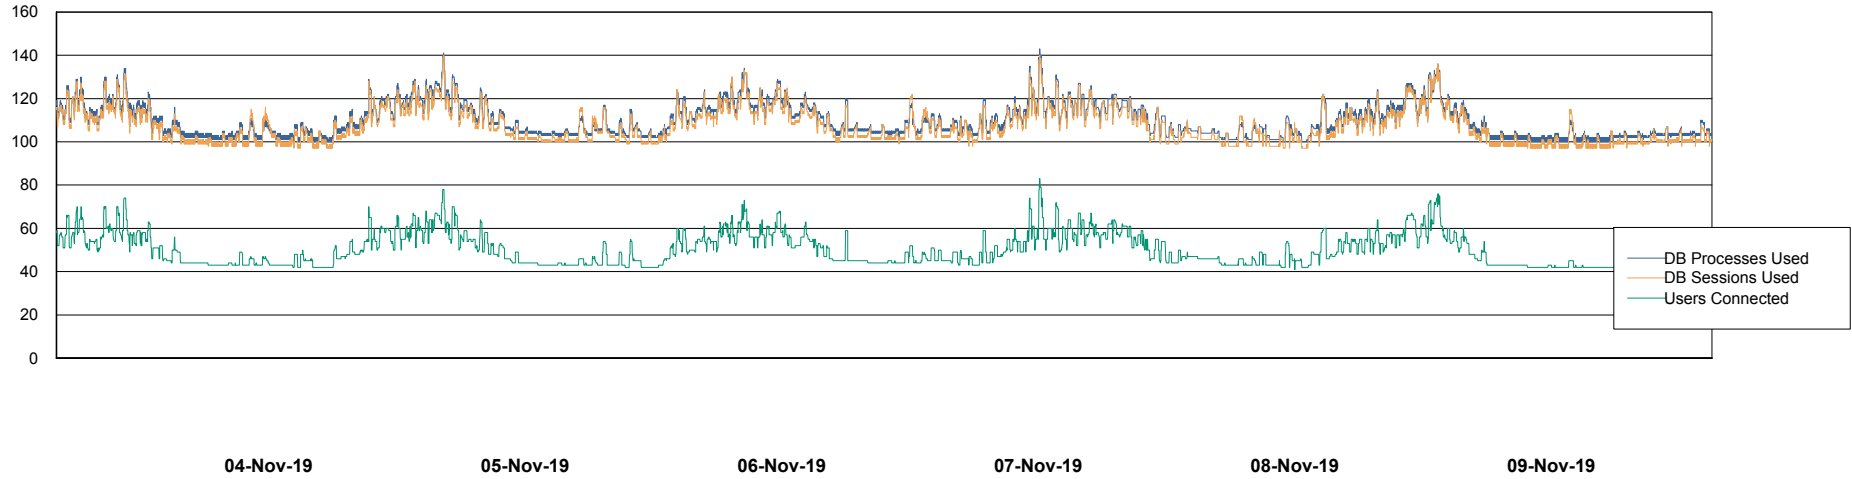

Database Performance ELJDB_Production

DB Processes Max 600
DB Sessions Max 924