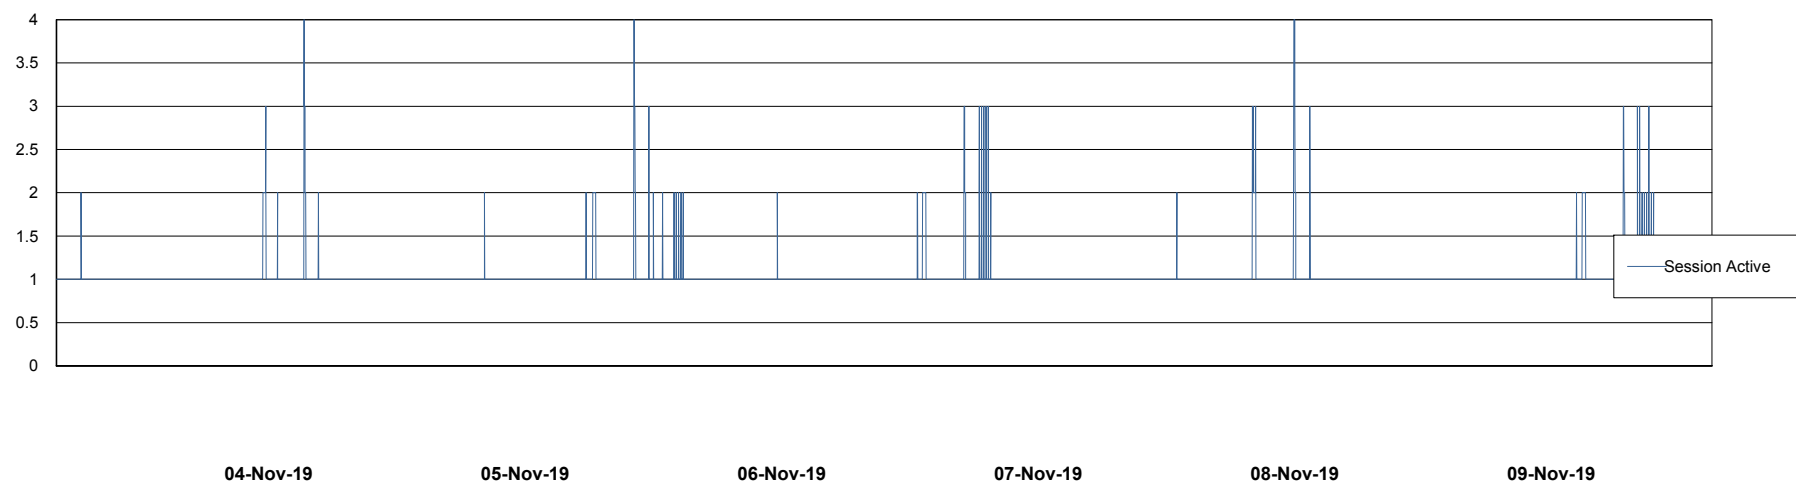

Database Performance ELJDB_PRD_BI

DB Processes Max 1,000
DB Sessions Max 1,524