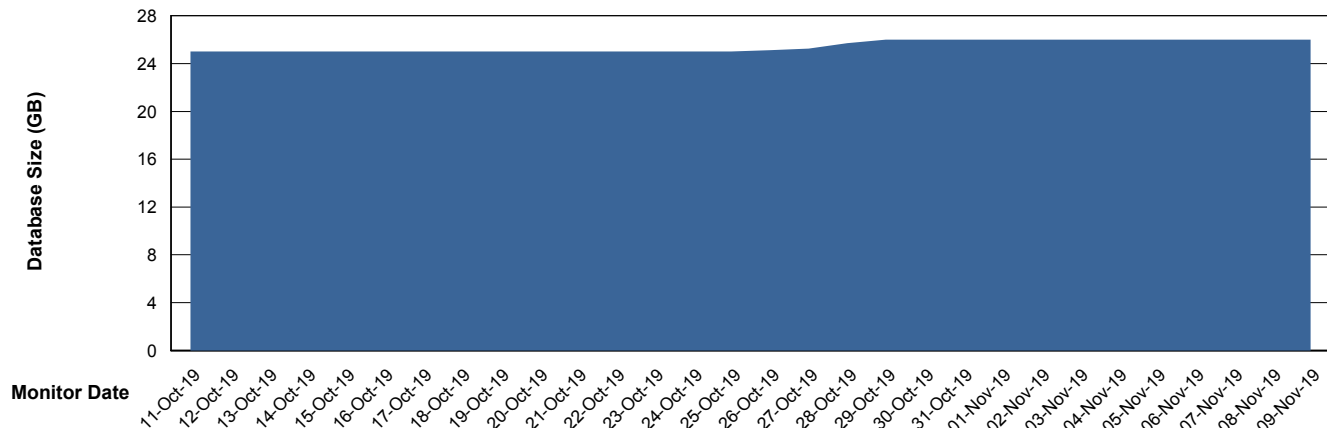

Weekly SLA Customer Report

Customer ELJ Production
 Database ID 72

DATABASE SIZE ELJDB_PRD_BI

Database growth over last month

DATABASE SIZE ELJDB_Production

Database growth over last month

Weekly SLA Customer Report