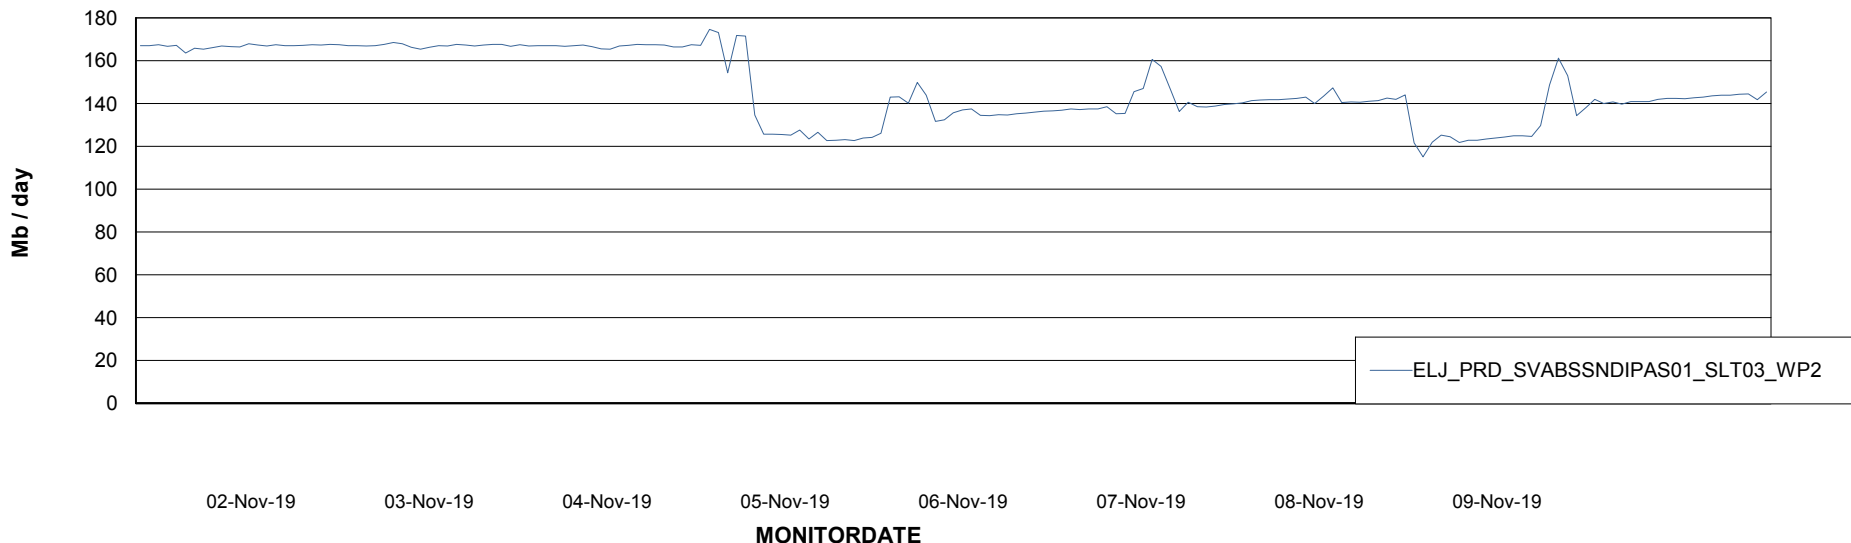

ABSSolute Application ReportServer Services

Avg memory used per ReportServer Service

Weekly SLA Customer Report

Customer ELJ Production
Database ID 72

ABSSolute Web Component Services

Avg memory used per ABS Web component