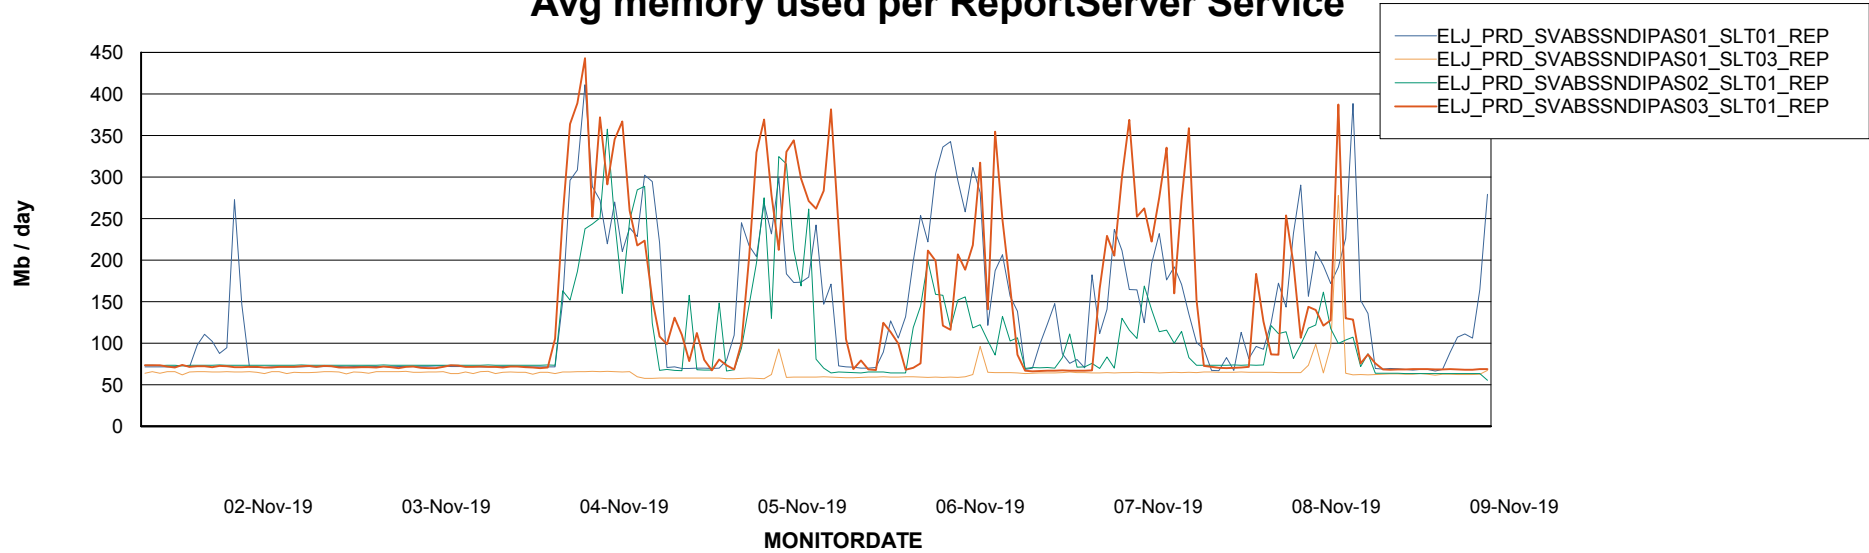

ABSSolute Application ReportServer Services

Avg memory used per ReportServer Service