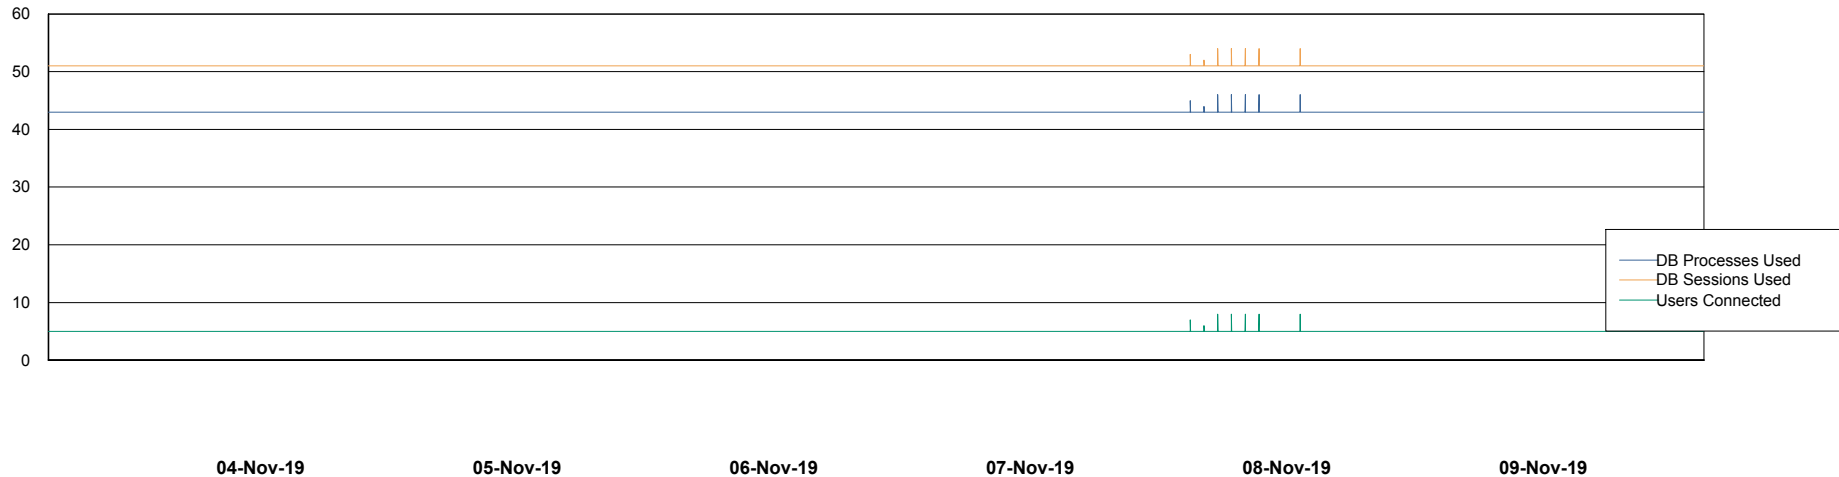

Database Performance ELJDB_Production

DB Processes Max 600
DB Sessions Max 924

Weekly SLA Customer Report

Customer ELJ Production
Database ID 72

Database Performance ELJDB_Standby

DB Processes Max 600
DB Sessions Max 924