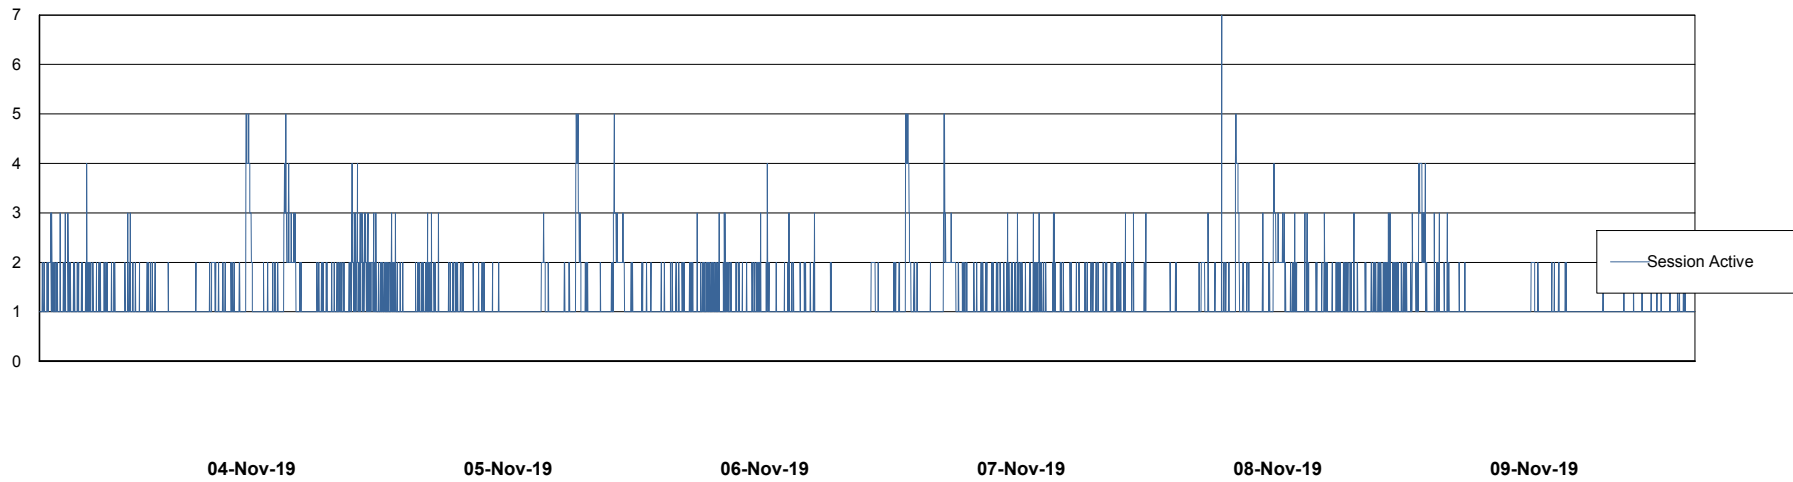

Database Performance ELJDB_Production

DB Processes Max 600
DB Sessions Max 924