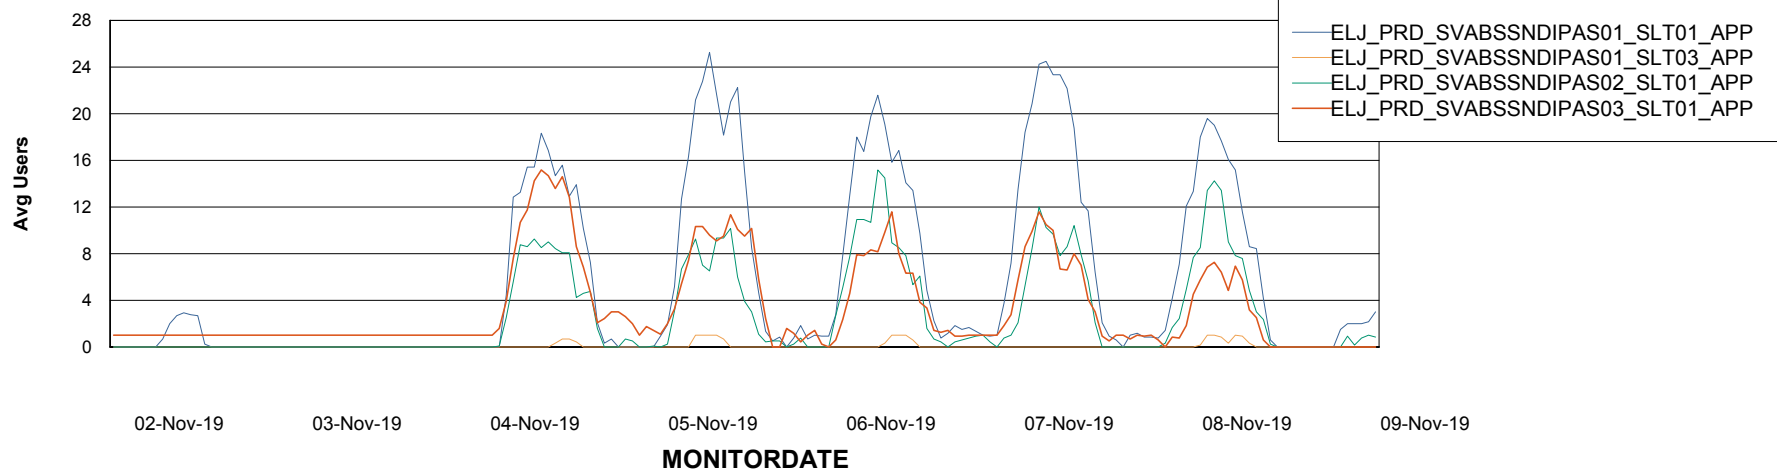

Weekly SLA Customer Report

Customer ELJ Production
Database ID 72

ABSSolute Application Server Services

Avg memory used per ABS Server Service

Avg users per day per ABS server

Weekly SLA Customer Report

Customer ELJ Production
Database ID 72