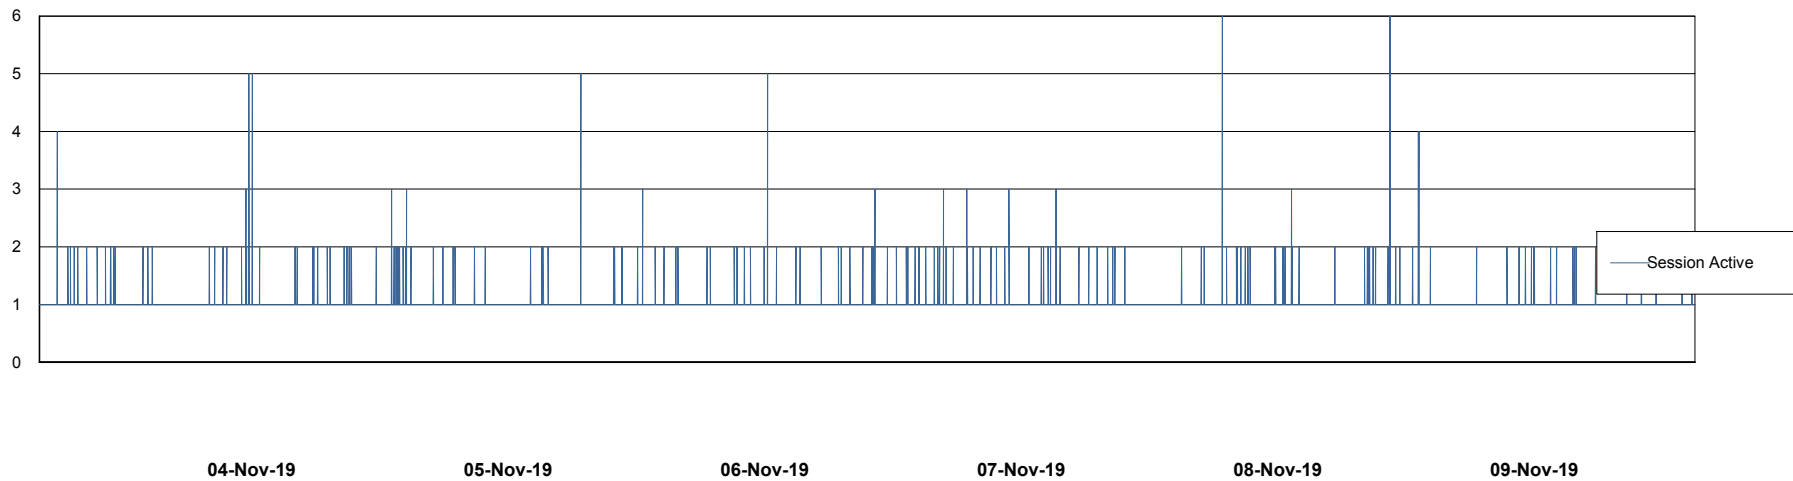

Database Performance ELJDB_Production

DB Processes Max 600
DB Sessions Max 924

Weekly SLA Customer Report

Customer ELJ Production
Database ID 72

Database Performance ELJDB_Standby

DB Processes Max 600
DB Sessions Max 924