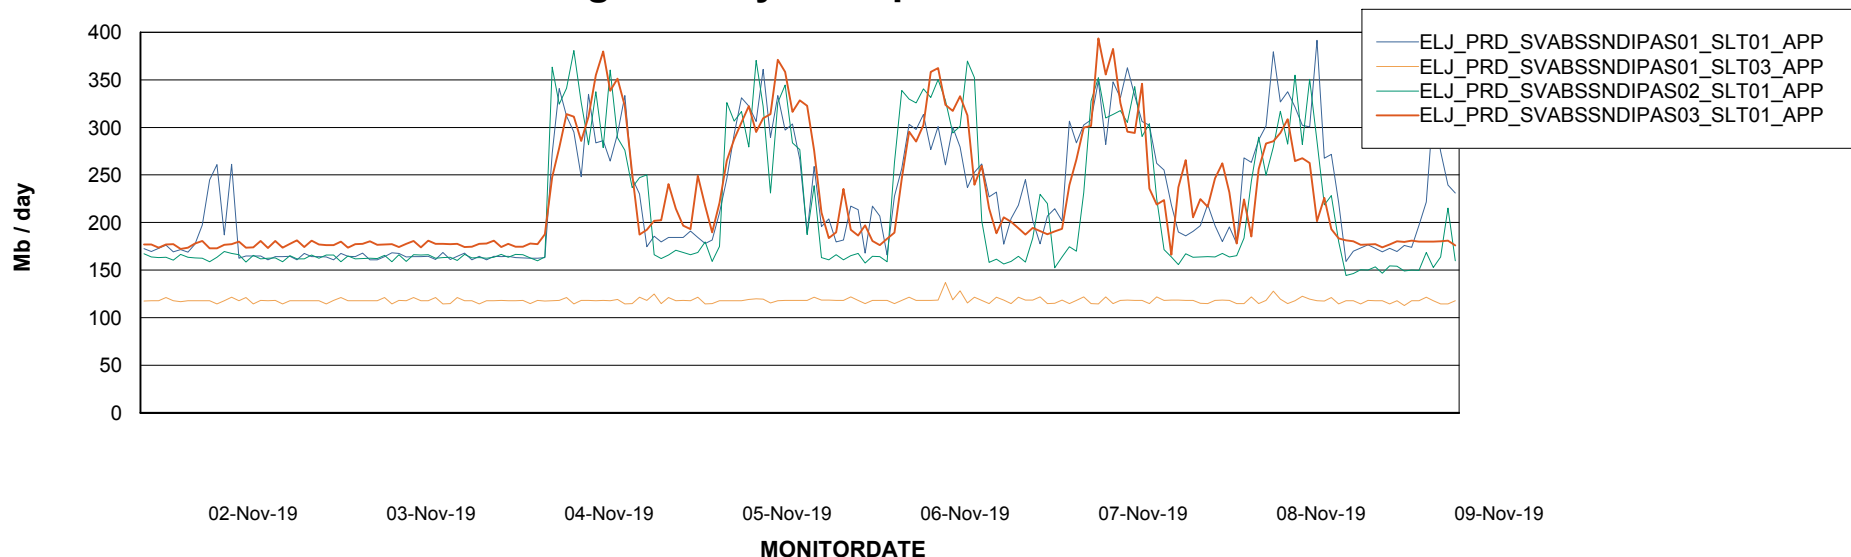

ABSSolute Application Server Services

Avg memory used per ABS Server Service