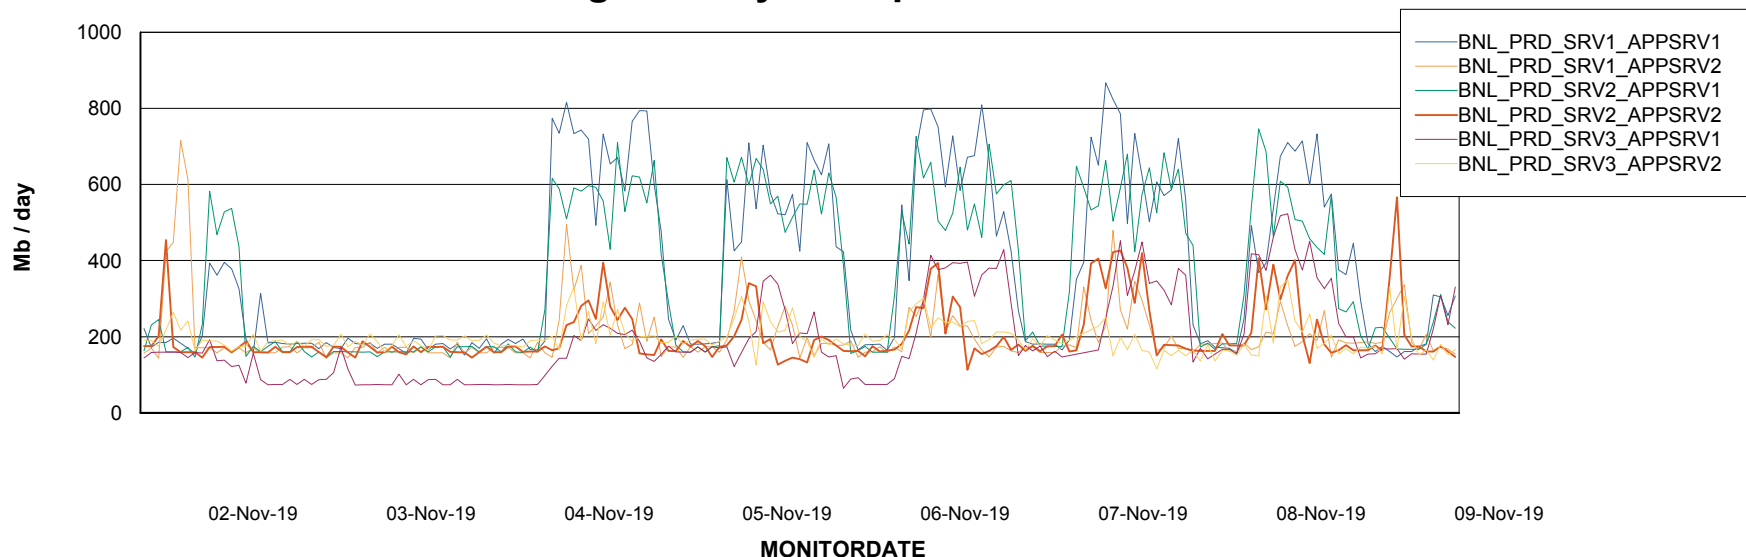

Weekly SLA Customer Report

Customer BNL_Production
 Database ID 83

Database Tablespace BNLDB_Production

Date	Tablespace Name	Filesize (Gb)	Usedsize (Gb)	Percentage free
09-Nov-19	ABSDATA	106	81	24
	INDX	320	269	16
08-Nov-19	ABSDATA	106	81	24
	INDX	320	269	16
07-Nov-19	ABSDATA	106	81	24
	INDX	320	269	16
06-Nov-19	ABSDATA	106	81	24
	INDX	320	269	16
05-Nov-19	ABSDATA	106	81	24
	INDX	320	269	16
04-Nov-19	ABSDATA	106	80	25
	INDX	320	269	16
03-Nov-19	ABSDATA	106	80	25
	INDX	320	269	16

Standby Database Health BNL_Production

Recovery lag for last 7 days

Weekly SLA Customer Report

Customer BNL_Production
Database ID 83

ABSSolute Application Server Services

Avg memory used per ABS Server Service