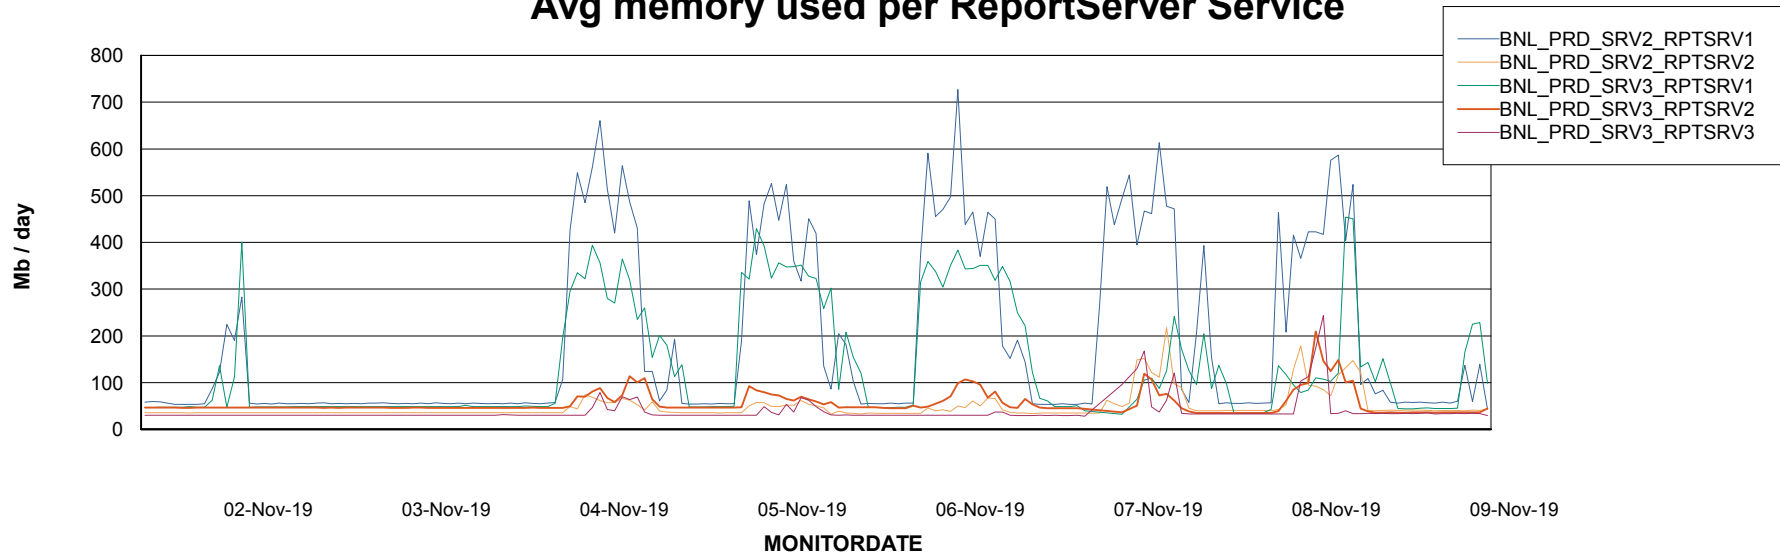

Avg users per day per ABS server

Weekly SLA Customer Report

Customer BNL_Production
Database ID 83

ABSSolute Web Component Services

Avg memory used per ReportServer Service

Disaster per ABS component