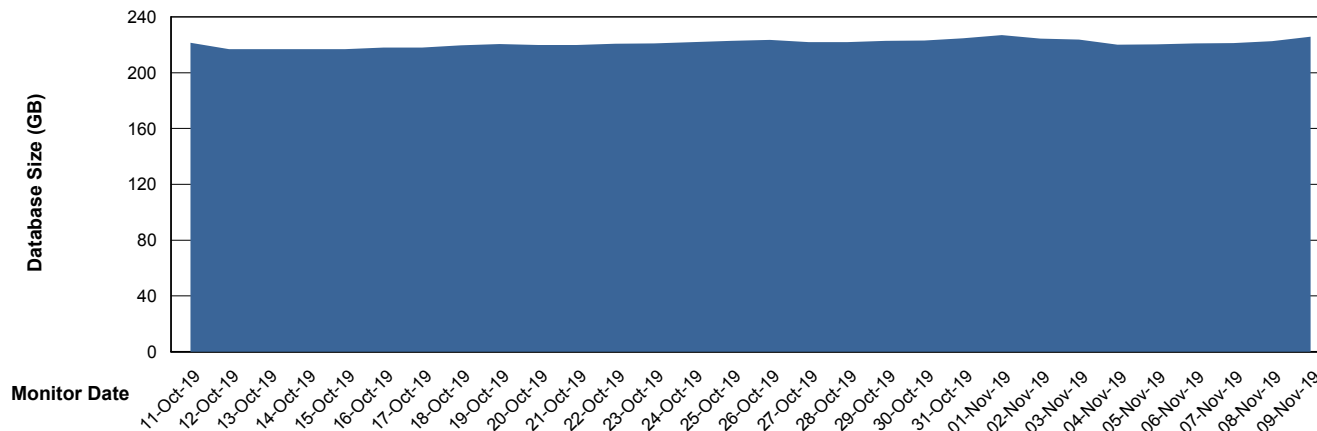

Weekly SLA Customer Report

Customer BNL_Production
Database ID 83

Database Performance BNLDB_FUT_FutureLive

DB Processes Max 1,000
DB Sessions Max 1,536

Weekly SLA Customer Report

Customer BNL_Production
Database ID 83

Database Performance BNLDB_FUT_Standby

DB Processes Max 1,000
DB Sessions Max 1,528

Weekly SLA Customer Report

Customer BNL_Production
Database ID 83

Database Performance BNLDB_Production

DB Processes Max 700
DB Sessions Max 1,072

Weekly SLA Customer Report

Customer BNL_Production
Database ID 83

DATABASE SIZE BNLDB_FUT_FutureLive

Database growth over last month

DATABASE SIZE BNLDB_Production

Database growth over last month

Weekly SLA Customer Report