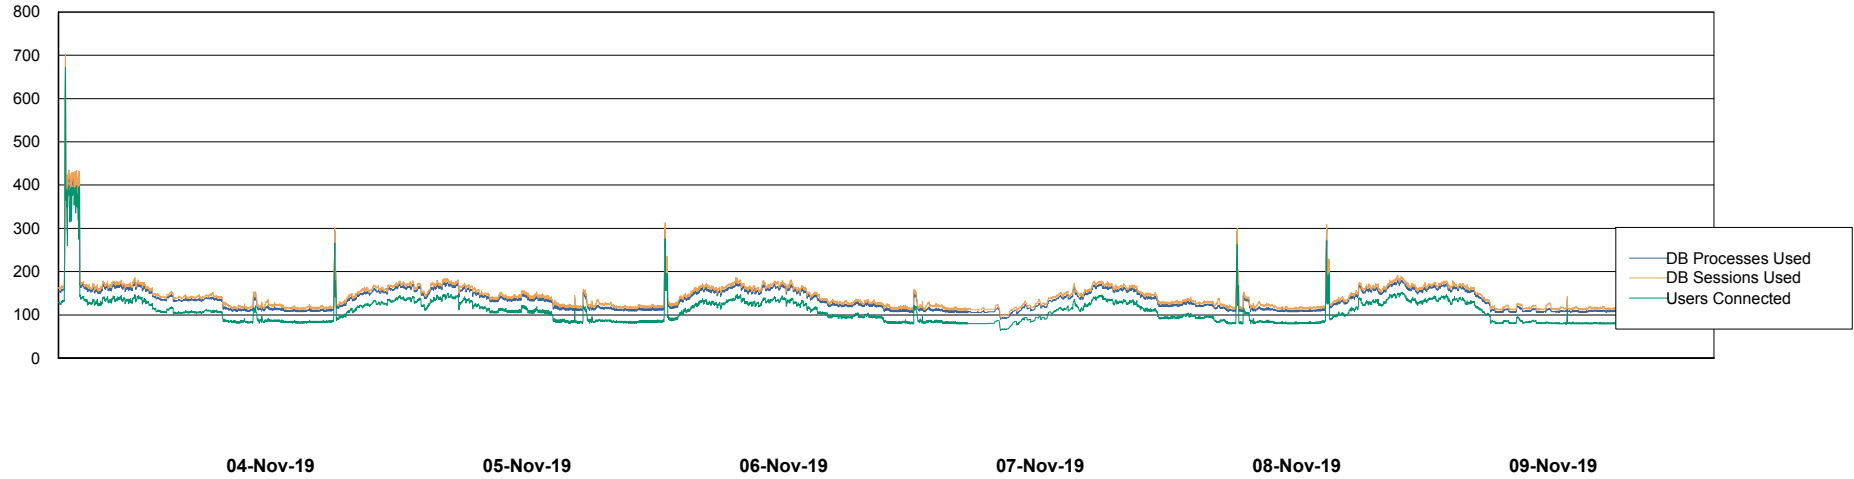

Database Performance BNLDB_FUT_Standby

DB Processes Max 1,000
DB Sessions Max 1,528

Weekly SLA Customer Report

Customer BNL_Production
Database ID 83

Database Performance BNLDB_Production

DB Processes Max 700
DB Sessions Max 1,072

Weekly SLA Customer Report

Customer BNL_Production
Database ID 83

DATABASE SIZE BNLDB_FUT_FutureLive

Database growth over last month

DATABASE SIZE BNLDB_Production

Database growth over last month

Weekly SLA Customer Report