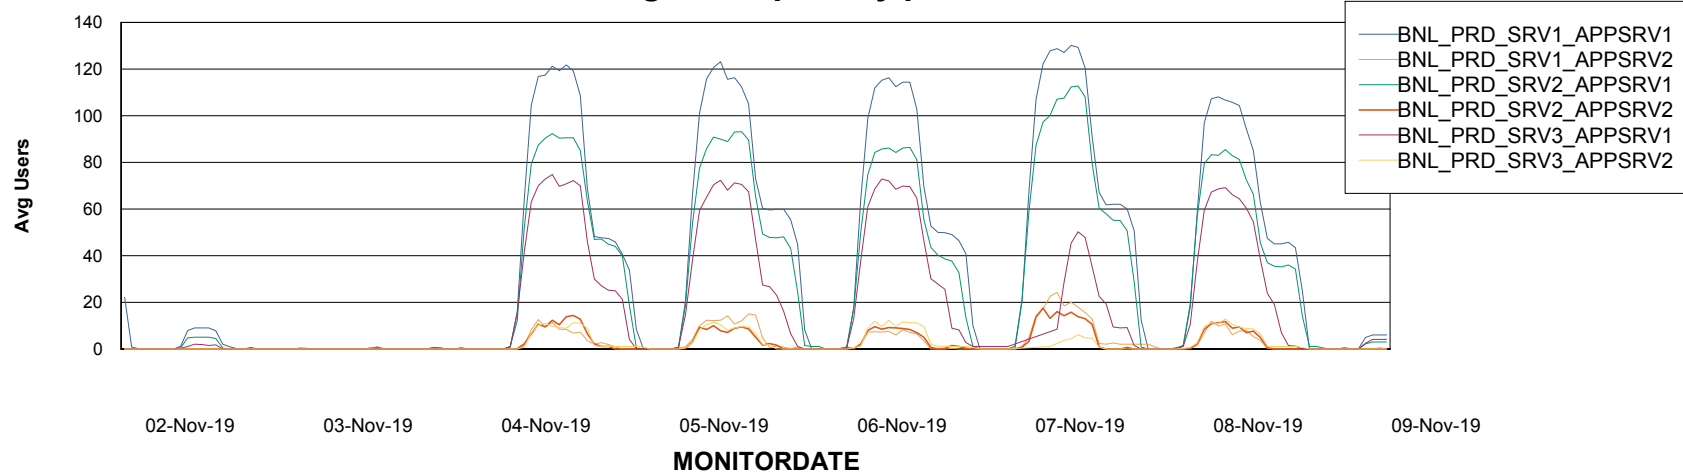

Avg users per day per ABS server