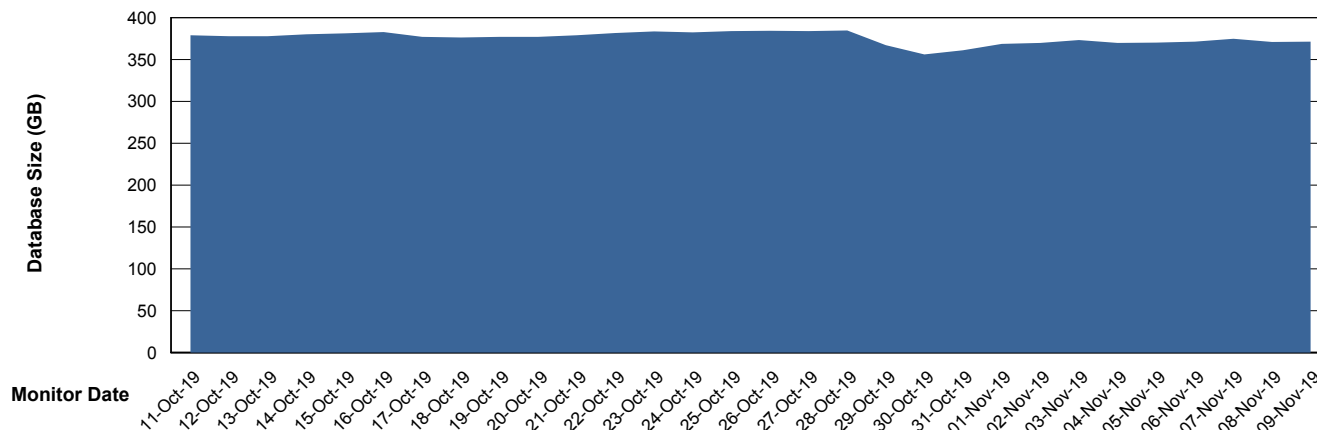

Weekly SLA Customer Report

Customer BNL_Production
Database ID 83

DATABASE SIZE BNLDB_FUT_FutureLive

Database growth over last month

DATABASE SIZE BNLDB_Production

Database growth over last month

Weekly SLA Customer Report