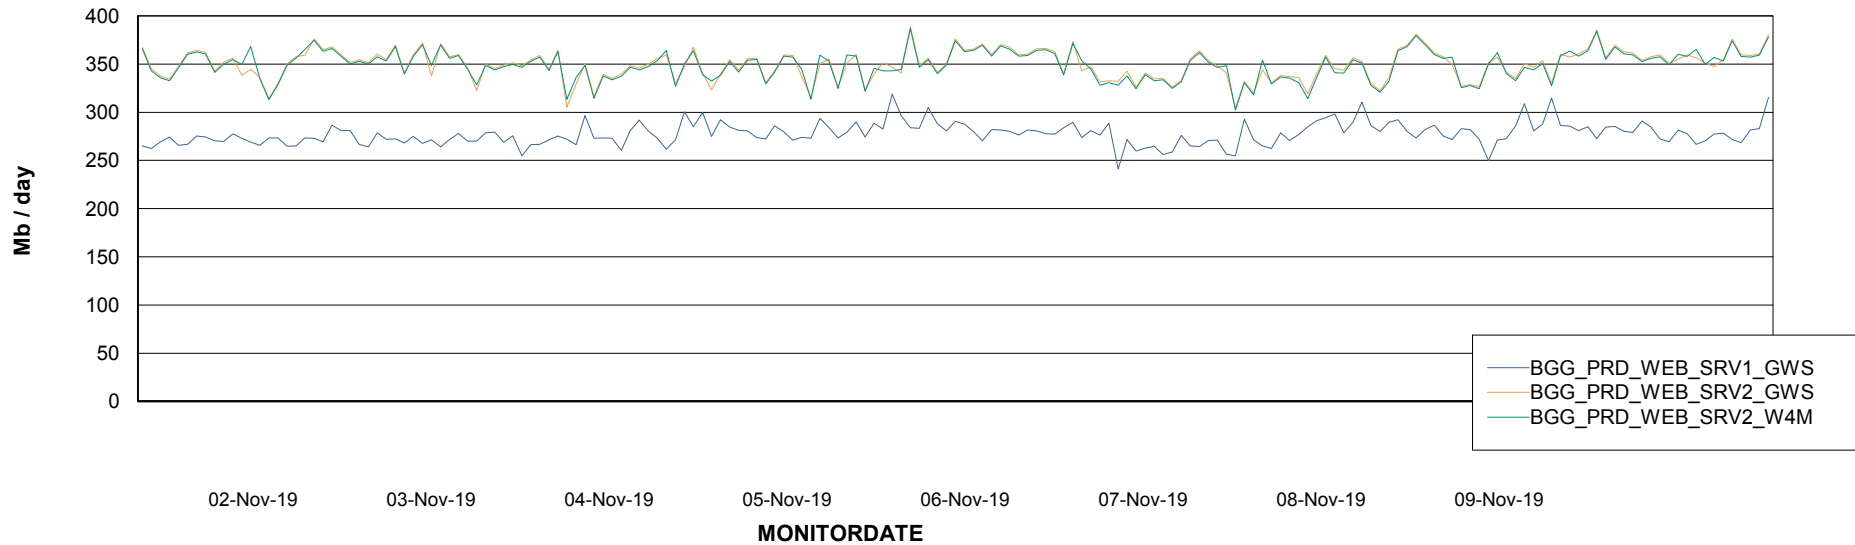

ABSSolute Web Component Services

Avg memory used per ABS Web component