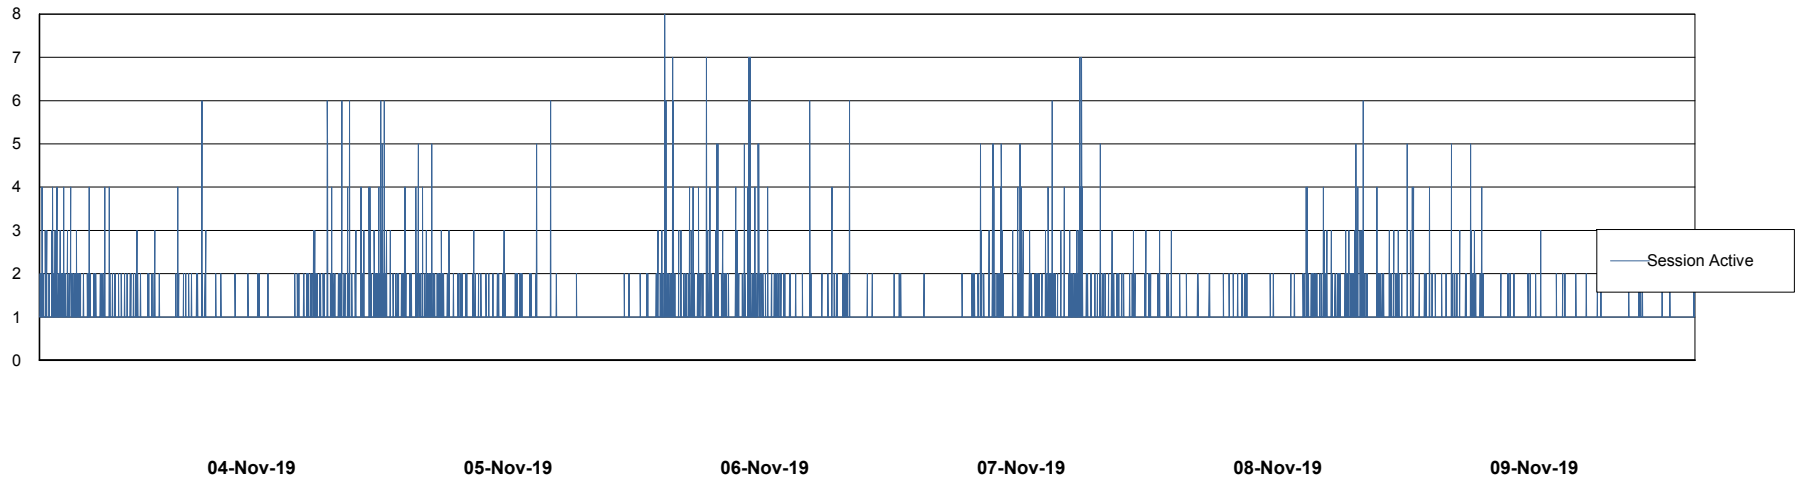

Database Performance BGGDB_Standby