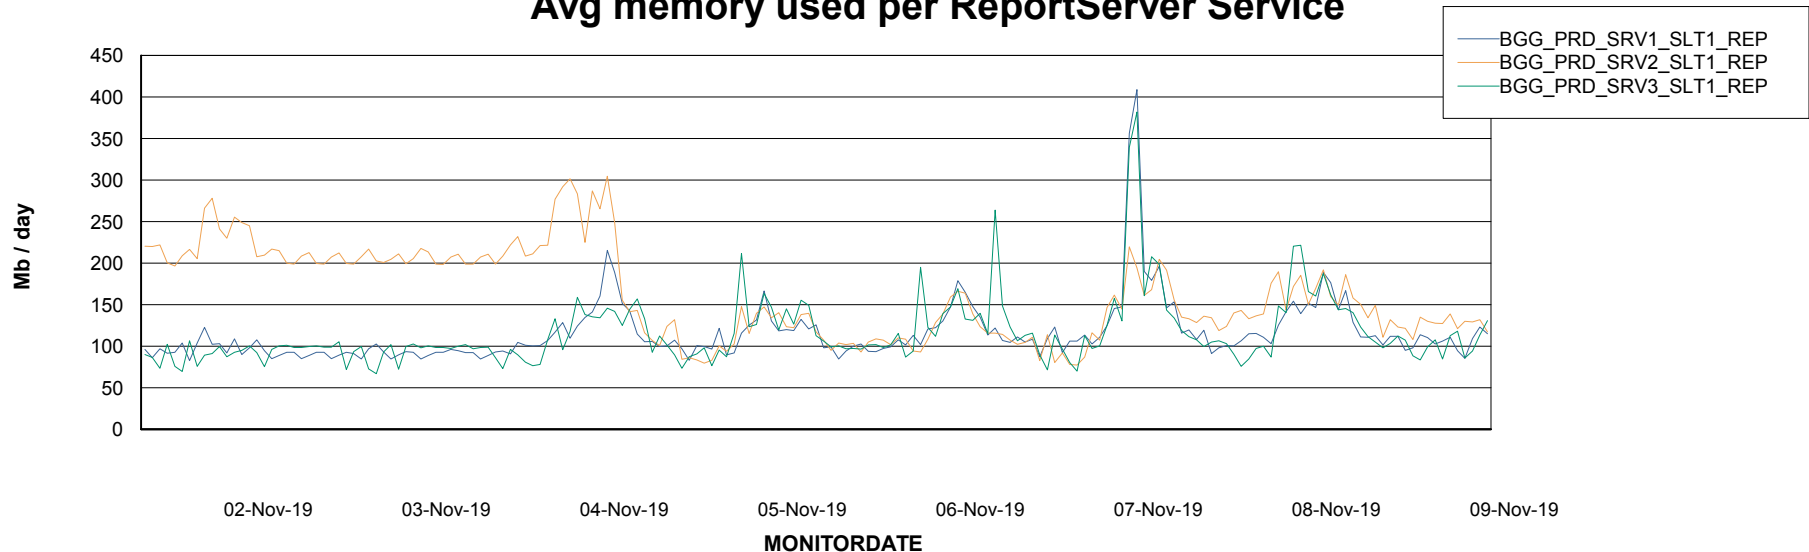

ABSSolute Application ReportServer Services

Avg memory used per ReportServer Service