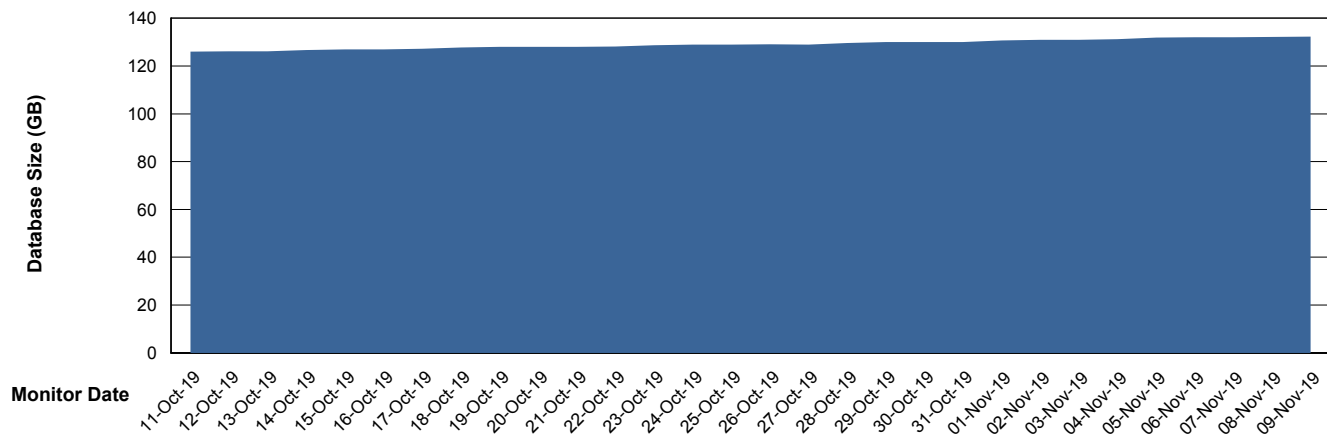

DATABASE SIZE BGGDB_Production

Database growth over last month