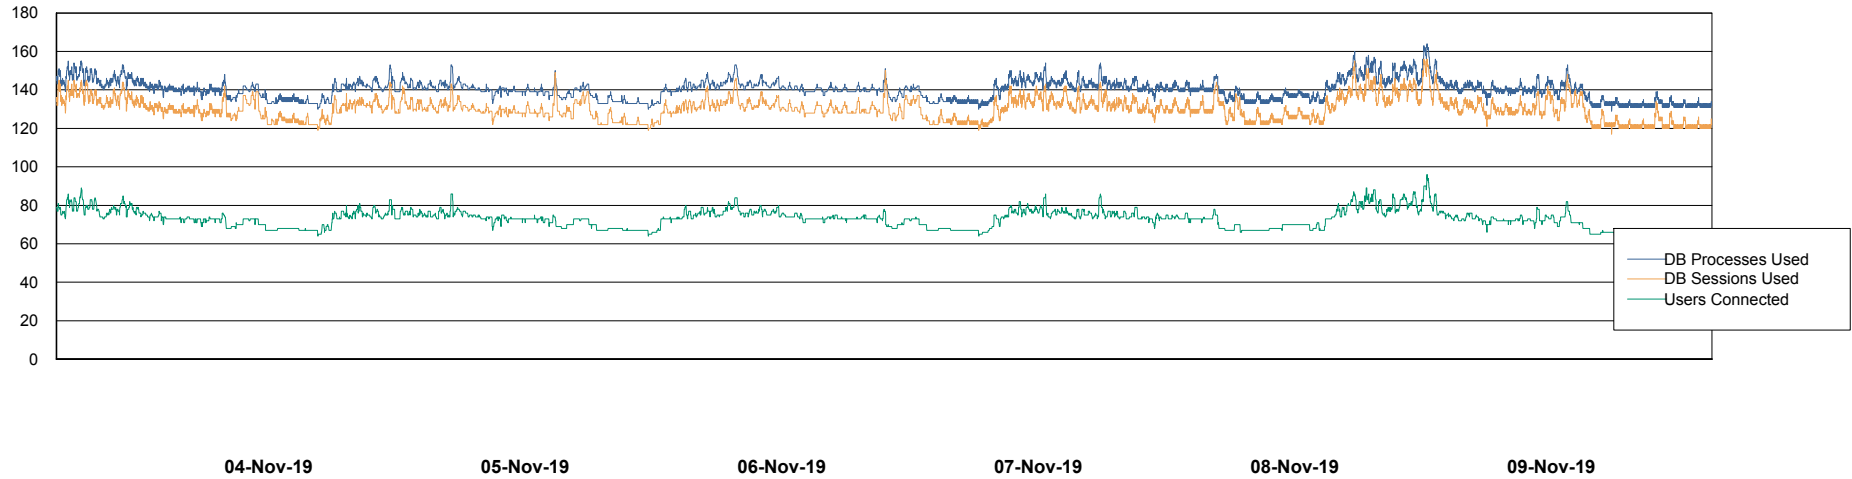

Database Performance BGGDB_Production