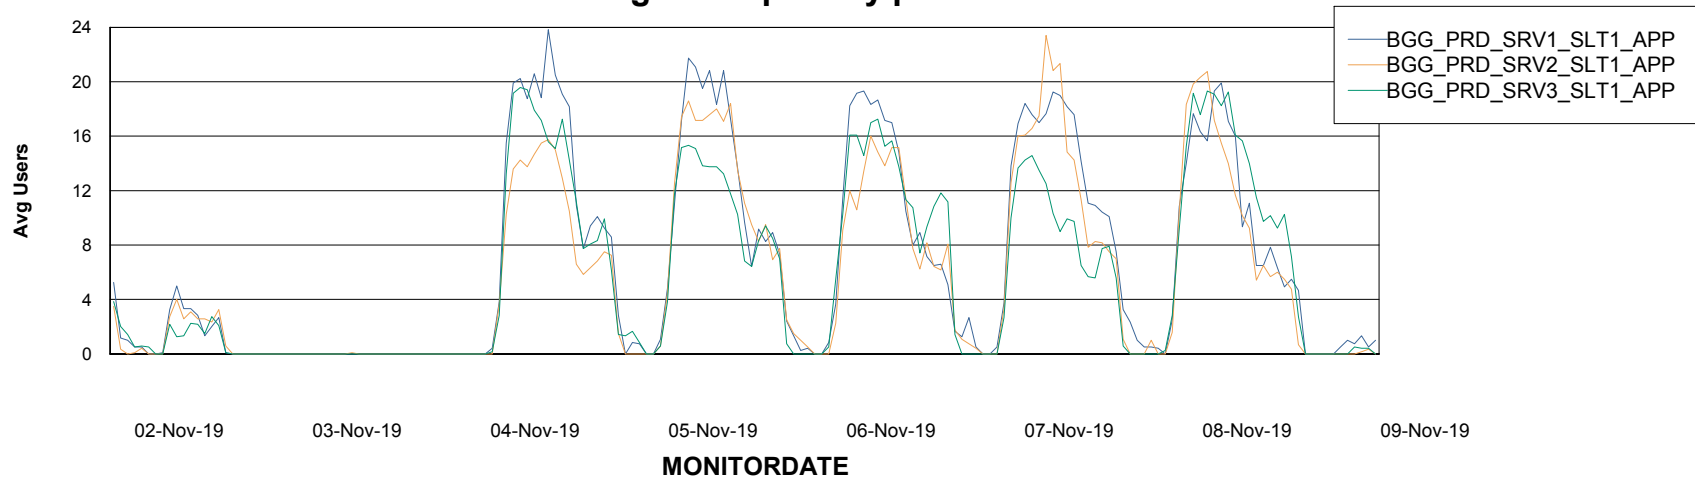

Avg users per day per ABS server