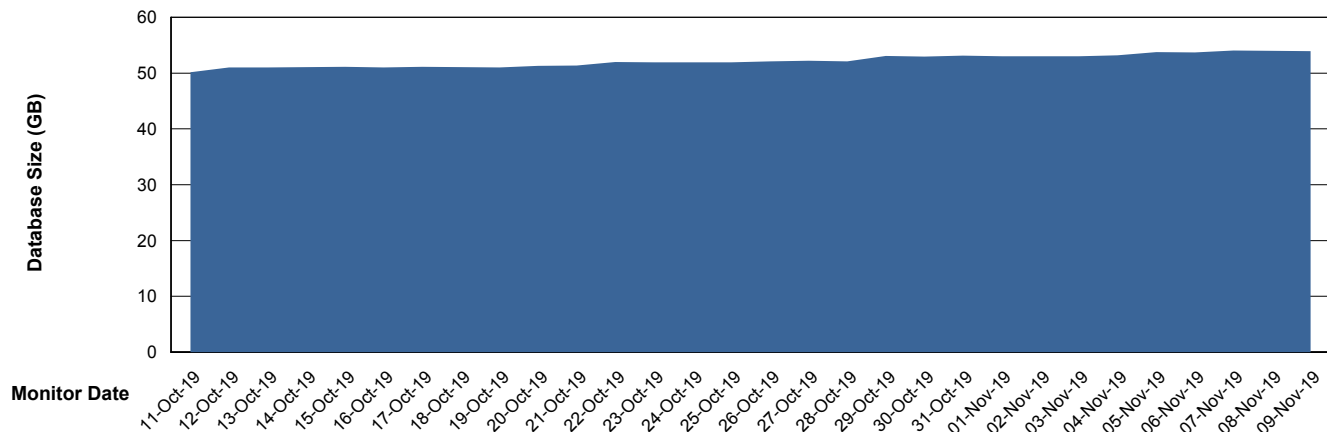

DATABASE SIZE BGGDB_BI

Database growth over last month