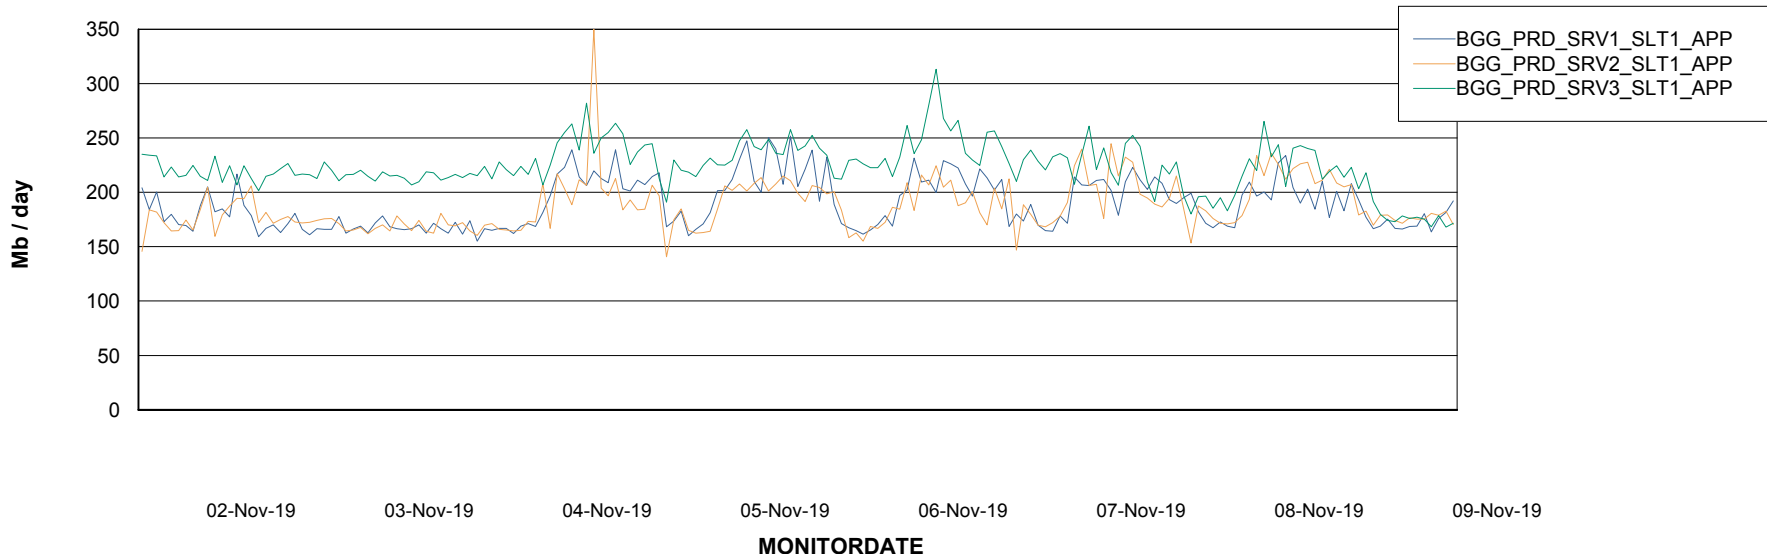

ABSSolute Application Server Services

Avg memory used per ABS Server Service