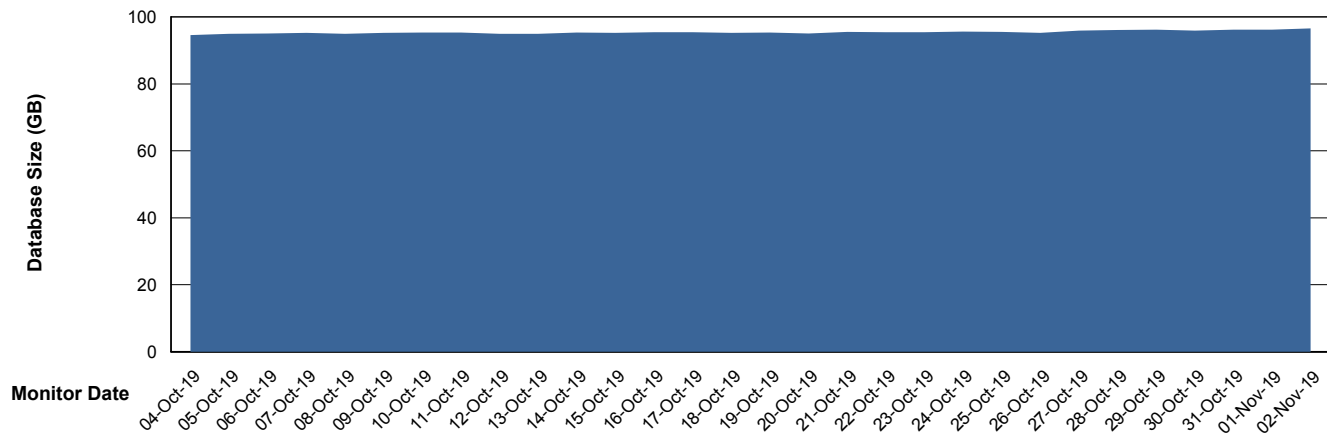

DATABASE SIZE VOSBIDB_Production

Database growth over last month