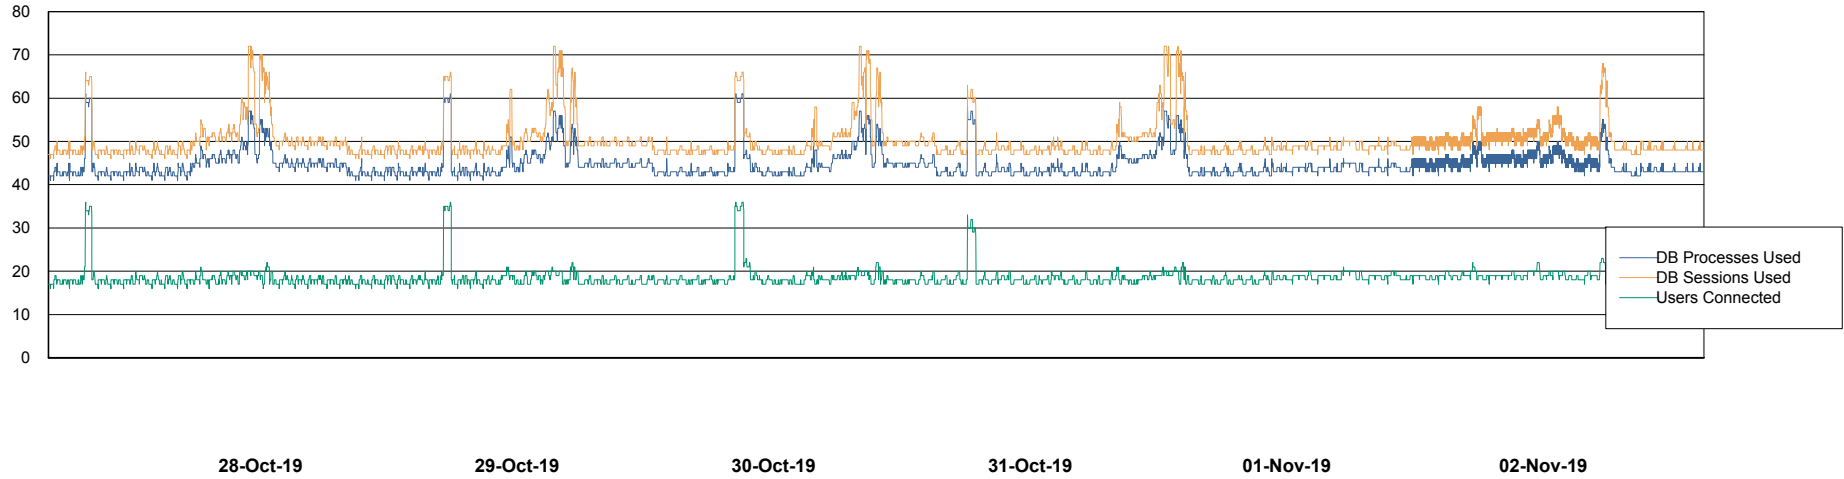

Database Performance VOSBIDB_Production

DB Processes Max 500
DB Sessions Max 772