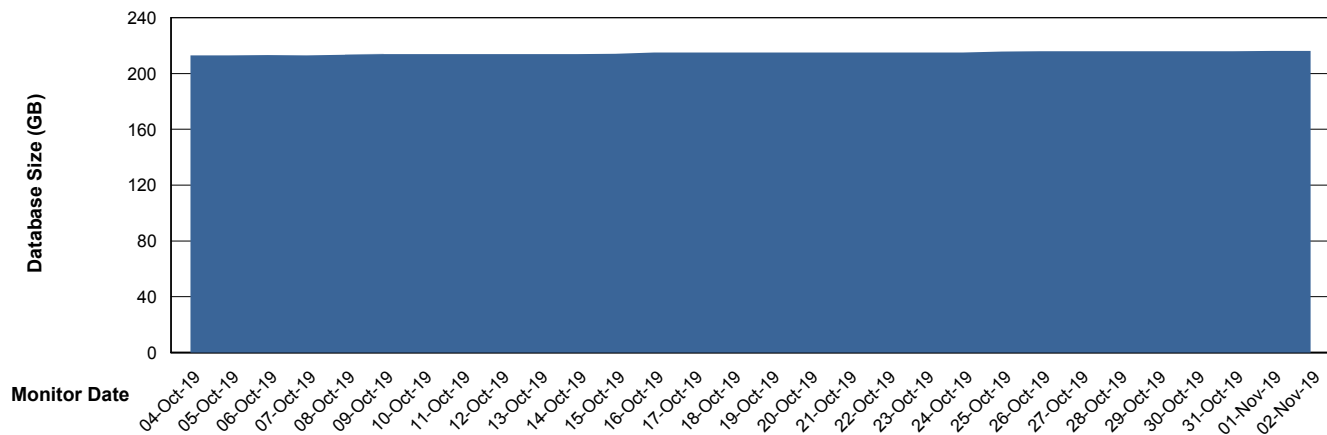

Weekly SLA Customer Report

Customer VOS_Production
Database ID 68

DATABASE SIZE VOSBIDB_Production

Database growth over last month

DATABASE SIZE VOSDB_Production

Database growth over last month

Weekly SLA Customer Report