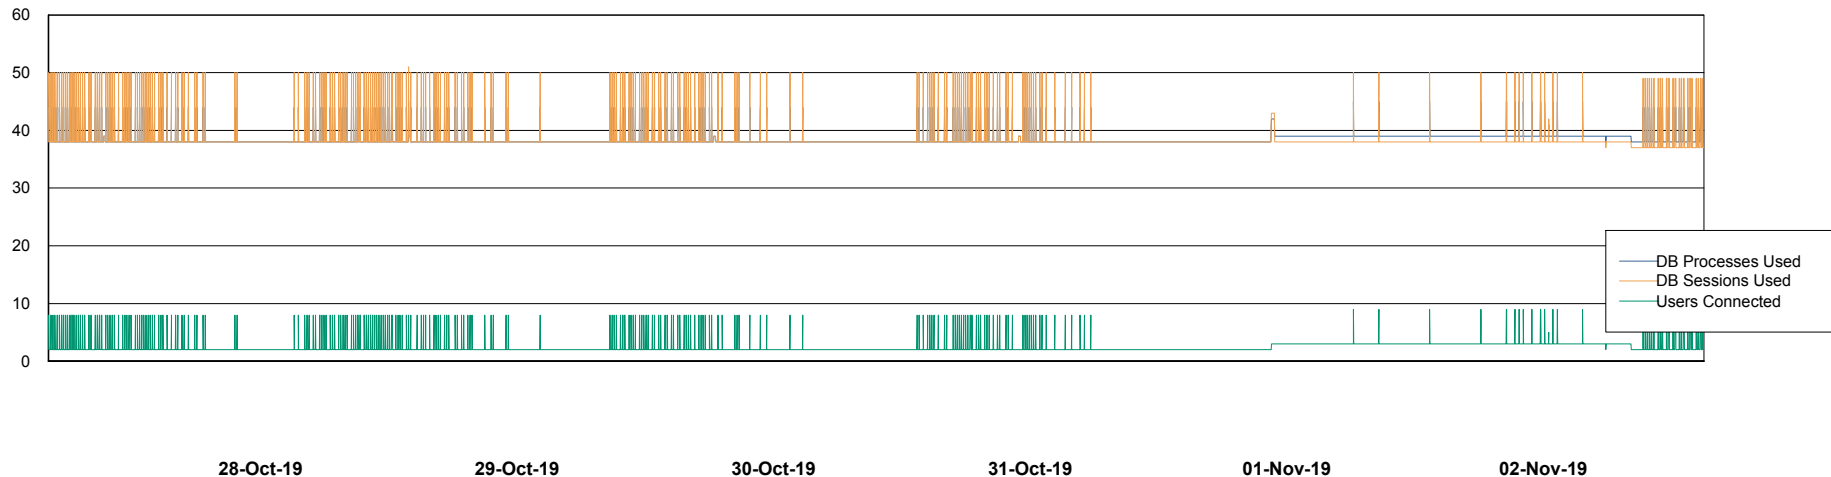

Database Performance VOSDB_Production

DB Processes Max 500
DB Sessions Max 772

Weekly SLA Customer Report

Customer VOS_Production
Database ID 68

Database Performance VOSDB_Standby

DB Processes Max 300
DB Sessions Max 472