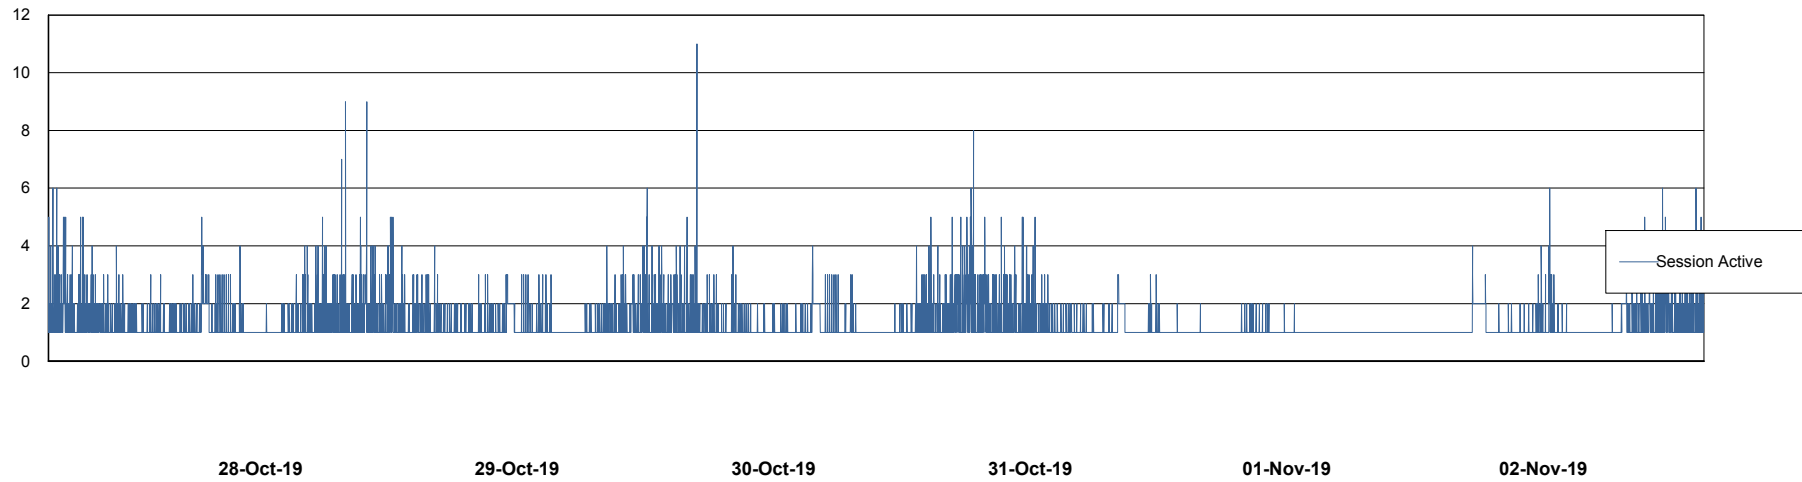

Database Performance VOSDB_Production

DB Processes Max 500
DB Sessions Max 772