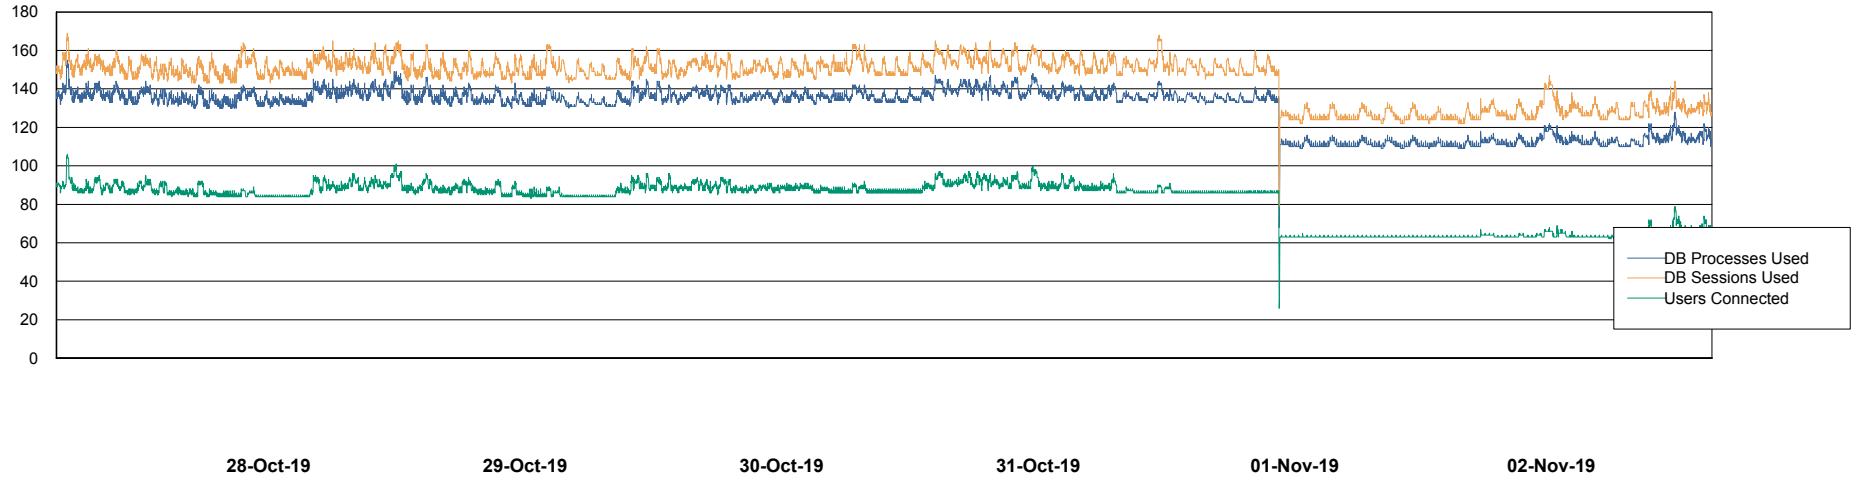

Database Performance VOSDB_Production

DB Processes Max 500
DB Sessions Max 772