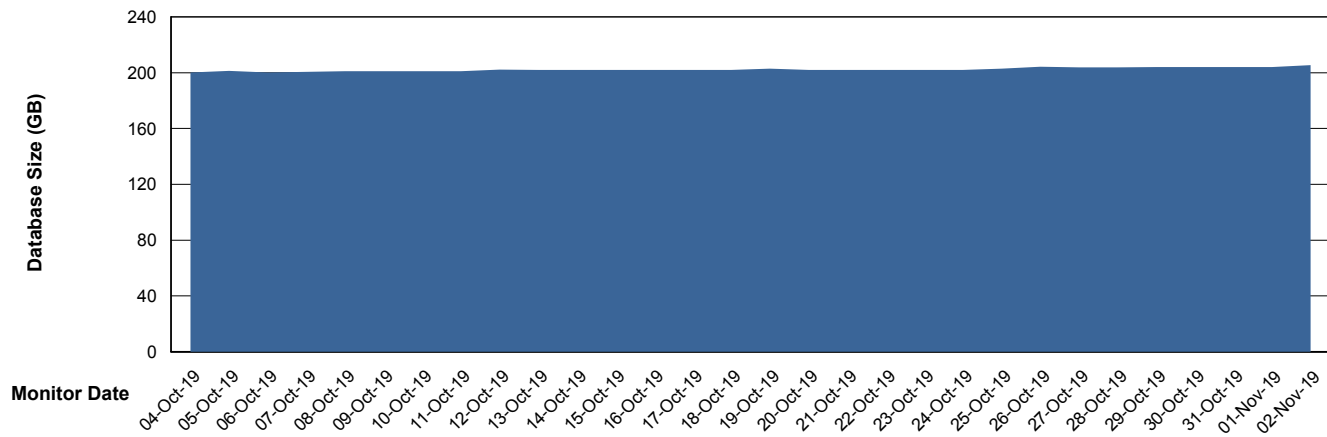

Database Performance ABSVEN07 Standby DB 2019

DB Processes Max 300
DB Sessions Max 472

Weekly SLA Customer Report

Customer VEN_Production
Database ID 35

Database Performance VENDB_BI

DB Processes Max 500
DB Sessions Max 772

Weekly SLA Customer Report

Customer VEN_Production
Database ID 35

DATABASE SIZE ABSVEN06 Primary DB 2019

Database growth over last month

DATABASE SIZE VENDB_BI

Database growth over last month

Weekly SLA Customer Report