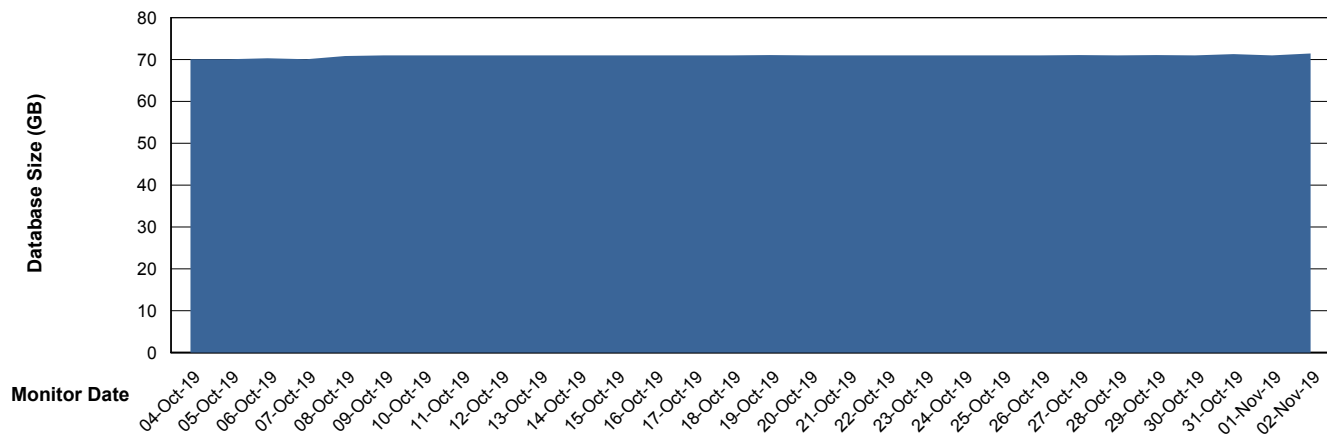

Weekly SLA Customer Report

Customer VEN_Production
Database ID 35

DATABASE SIZE ABSVEN06 Primary DB 2019

Database growth over last month

DATABASE SIZE VENDB_BI

Database growth over last month

Weekly SLA Customer Report