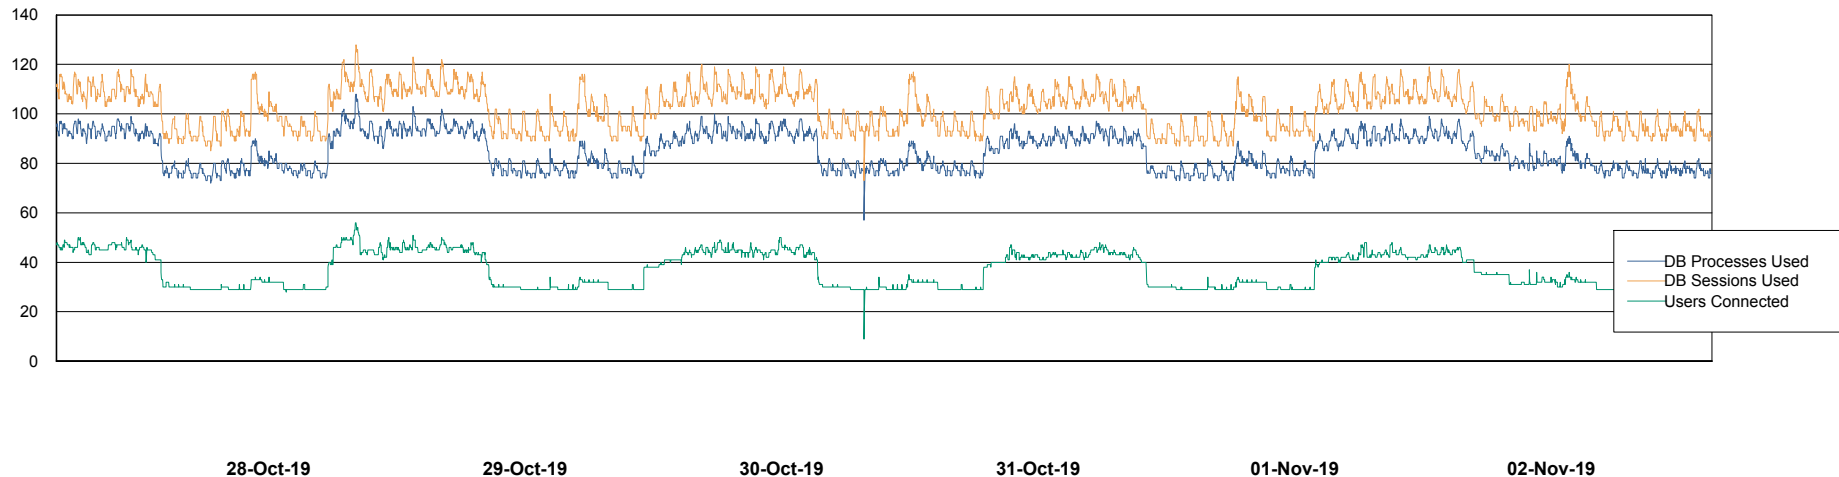

Database Performance ABSVEN06 Primary DB 2019

DB Processes Max 300
DB Sessions Max 472