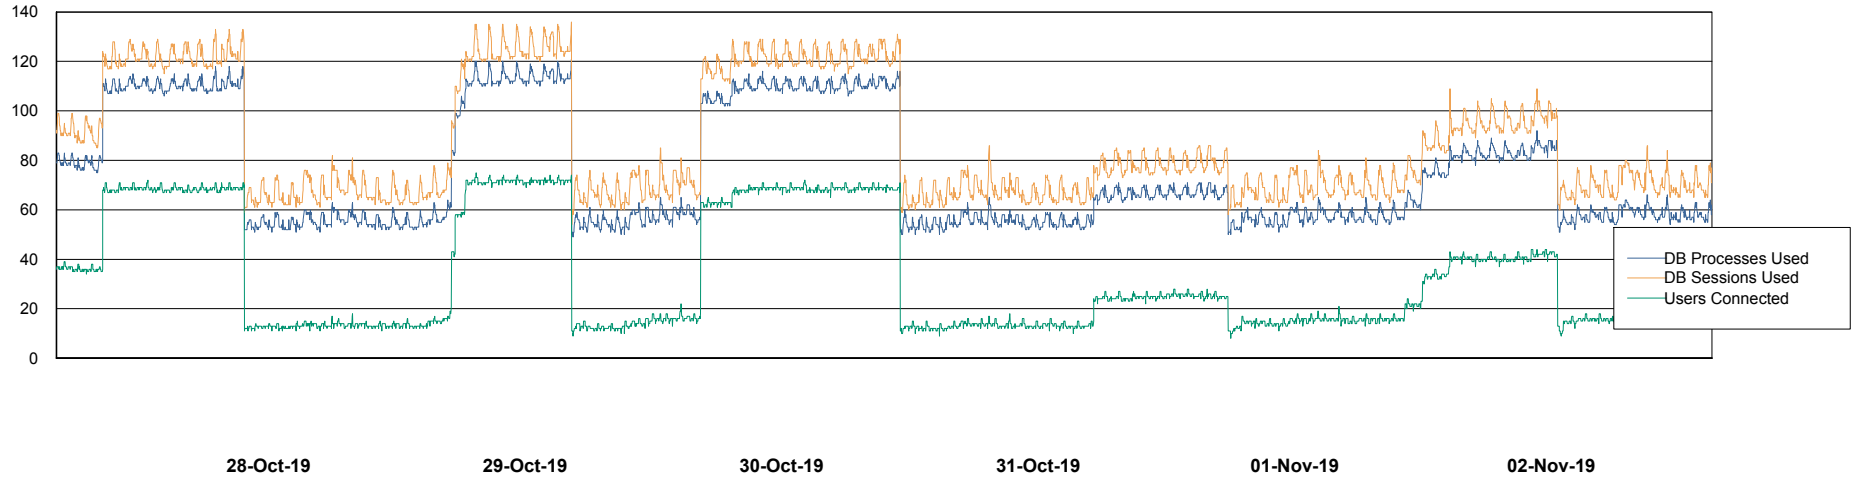

Database Performance ABSVEN07 Standby DB 2019

DB Processes Max 300
DB Sessions Max 472

Weekly SLA Customer Report

Customer VEN_Production
Database ID 35

Database Performance VENDB_BI

DB Processes Max 500
DB Sessions Max 772