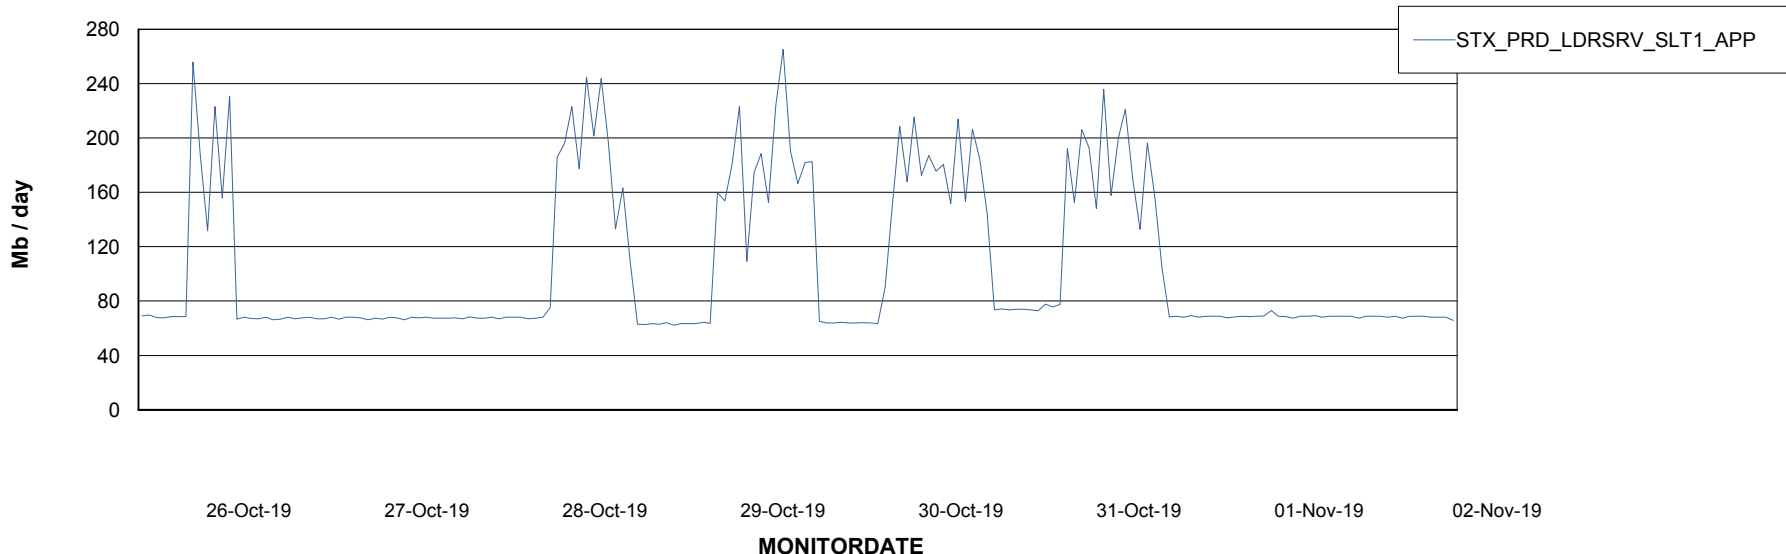

ABSSolute Application Server Services

Avg memory used per ABS Server Service