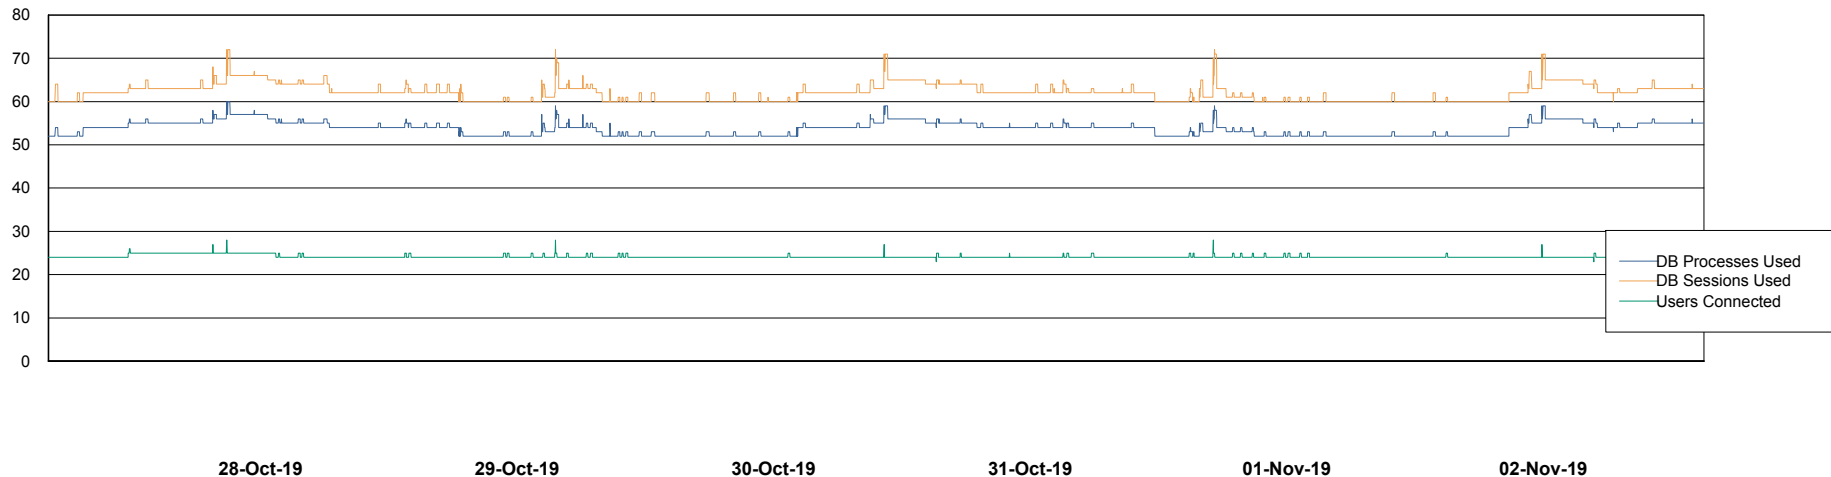

Weekly SLA Customer Report

Customer STX_Production
Database ID 71

Harddisk Usage STX_PRD_LDRSRV

	Free disk space on c: (%)	Total disk space on c: (Gb)	Free disk space on d: (%)	Total disk space on d: (Gb)
02-Nov-19	43	100	66	400
01-Nov-19	45	100	66	400
31-Oct-19	45	100	66	400
30-Oct-19	45	100	66	400
29-Oct-19	45	100	66	400
28-Oct-19	45	100	66	400
27-Oct-19	46	100	66	400

Weekly SLA Customer Report

Customer STX_Production
Database ID 71

Database Performance STXDB_Production

DB Processes Max 150
DB Sessions Max 248

Weekly SLA Customer Report

Customer STX_Production
 Database ID 71

DATABASE SIZE STXDB_Production

Database growth over last month

Database Tablespace STXDB_Production

Date	Tablespace Name	Filesize (Gb)	Usedsize (Gb)	Percentage free
02-Nov-19	ABSDATA	6	5	17
	INDX	1	0	100
01-Nov-19	ABSDATA	6	5	17
	INDX	1	0	100
31-Oct-19	ABSDATA	6	5	17
	INDX	1	0	100
30-Oct-19	ABSDATA	6	5	17
	INDX	1	0	100
29-Oct-19	ABSDATA	6	5	17
	INDX	1	0	100
28-Oct-19	ABSDATA	6	5	17
	INDX	1	0	100
27-Oct-19	ABSDATA	6	5	17
	INDX	1	0	100