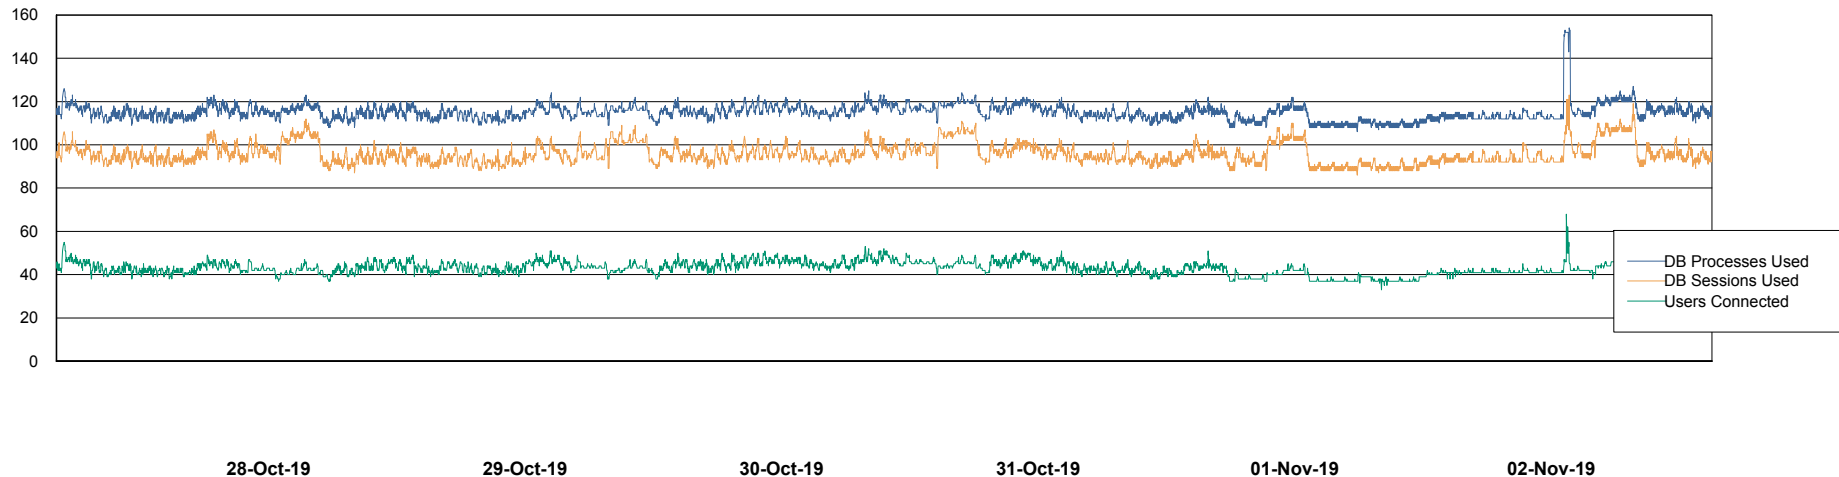

Database Performance STKDB_ABS1 Production Database

DB Processes Max 500
DB Sessions Max 776