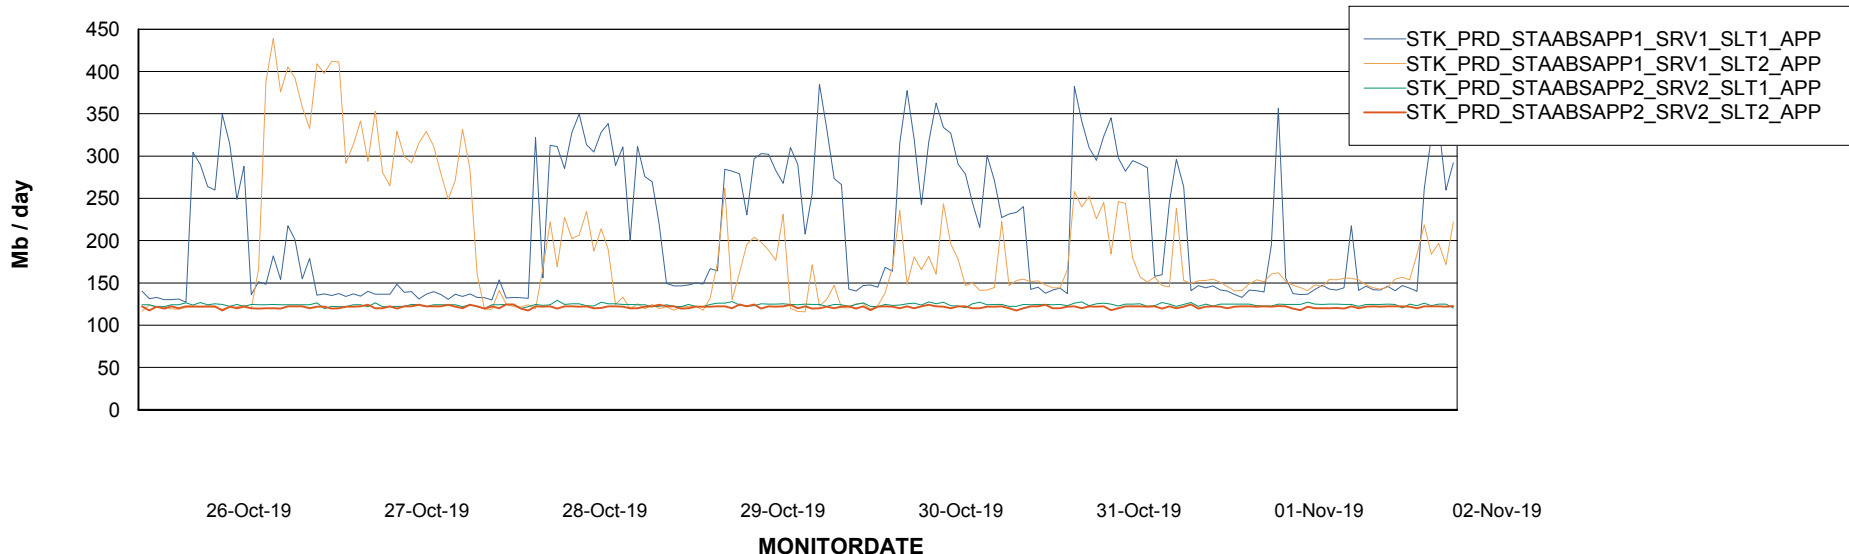

ABSSolute Application Server Services

Avg memory used per ABS Server Service