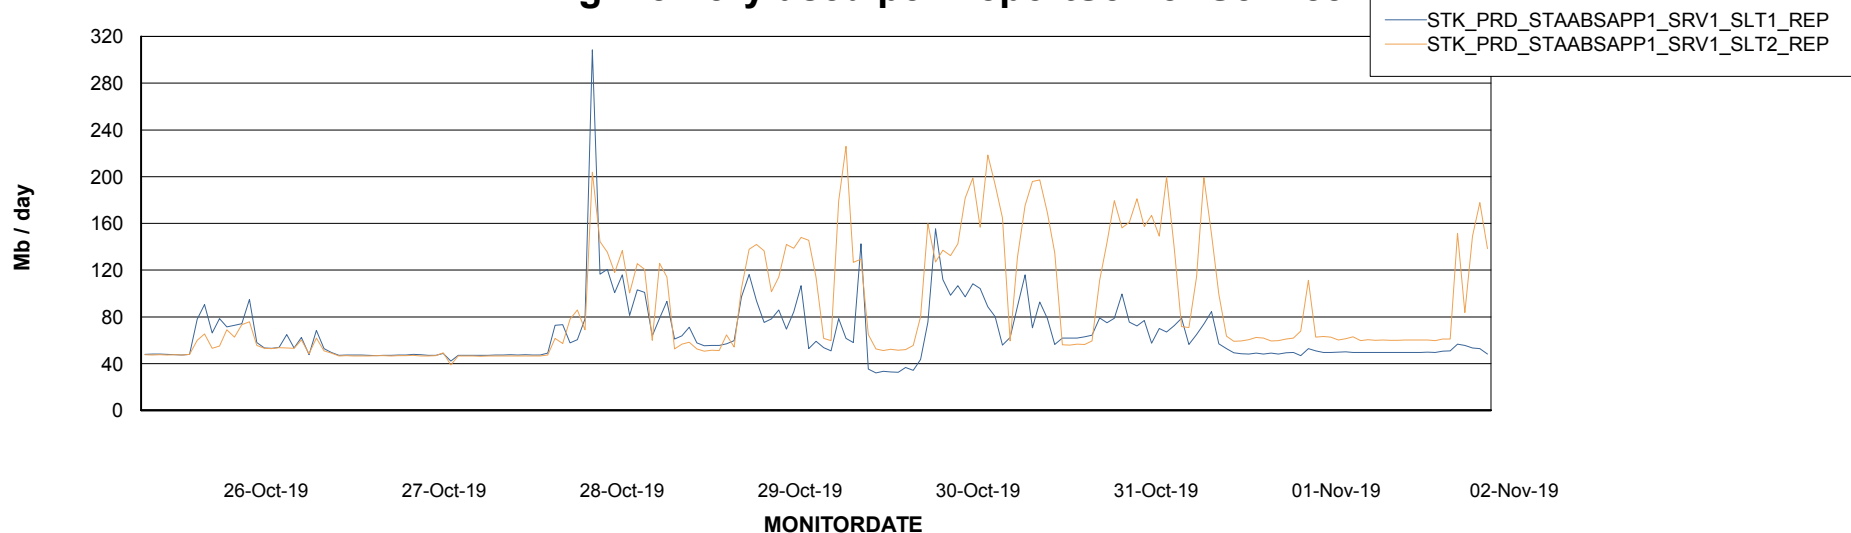

ABSSolute Application ReportServer Services

Avg memory used per ReportServer Service