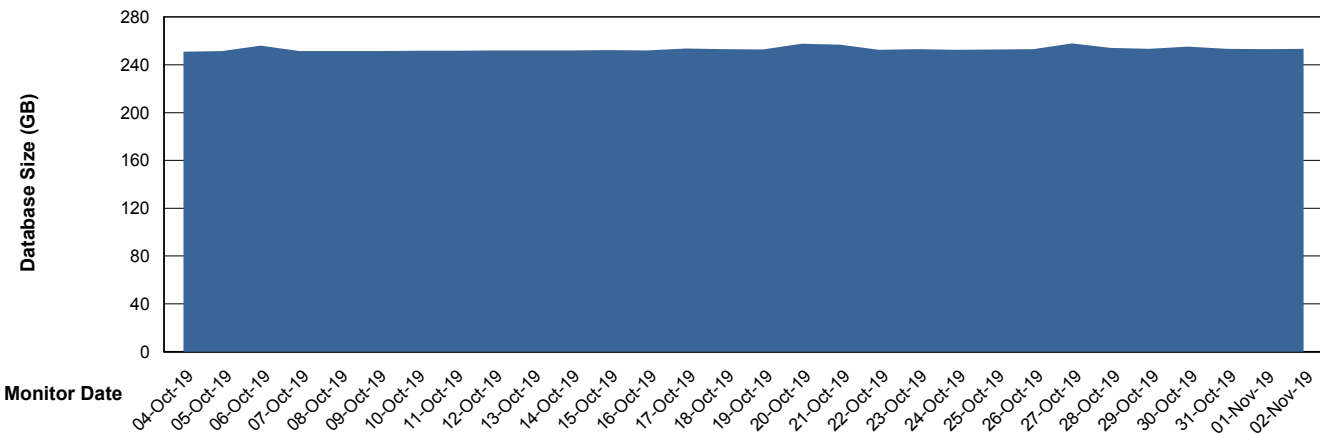

Database Performance STKDB_ABS1SB Standby Database

DB Processes Max 500
DB Sessions Max 774

Weekly SLA Customer Report

Customer STK_Production
 Database ID 82

DATABASE SIZE STKDB_ABS1 Production Database

Database growth over last month