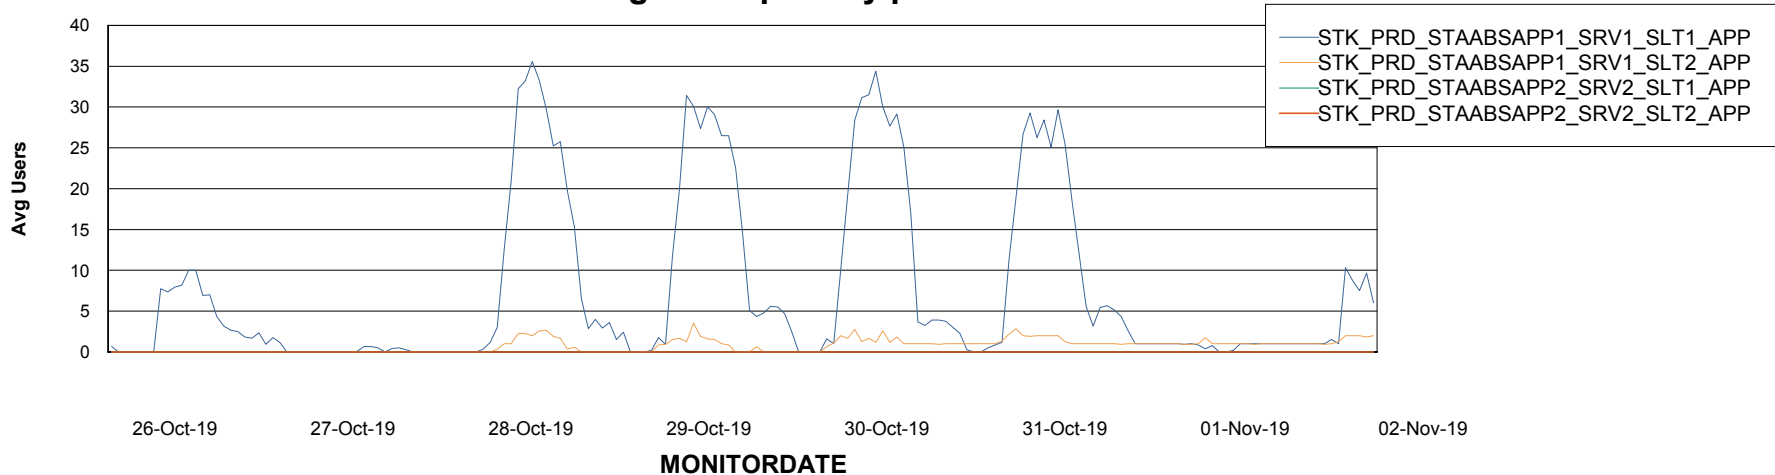

Weekly SLA Customer Report

Customer STK_Production
Database ID 82

ABSSolute Application Server Services

Avg memory used per ABS Server Service

Avg users per day per ABS server

Weekly SLA Customer Report

Customer STK_Production
Database ID 82