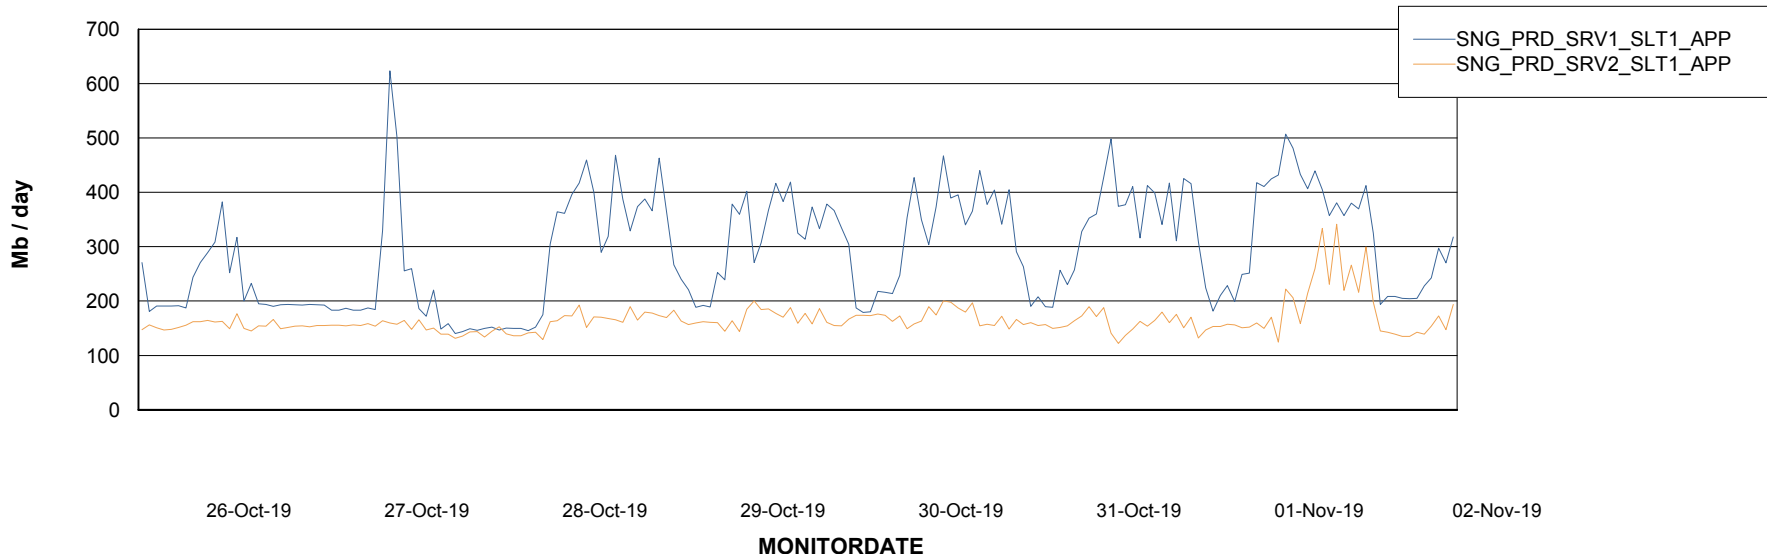

ABSSolute Application Server Services

Avg memory used per ABS Server Service