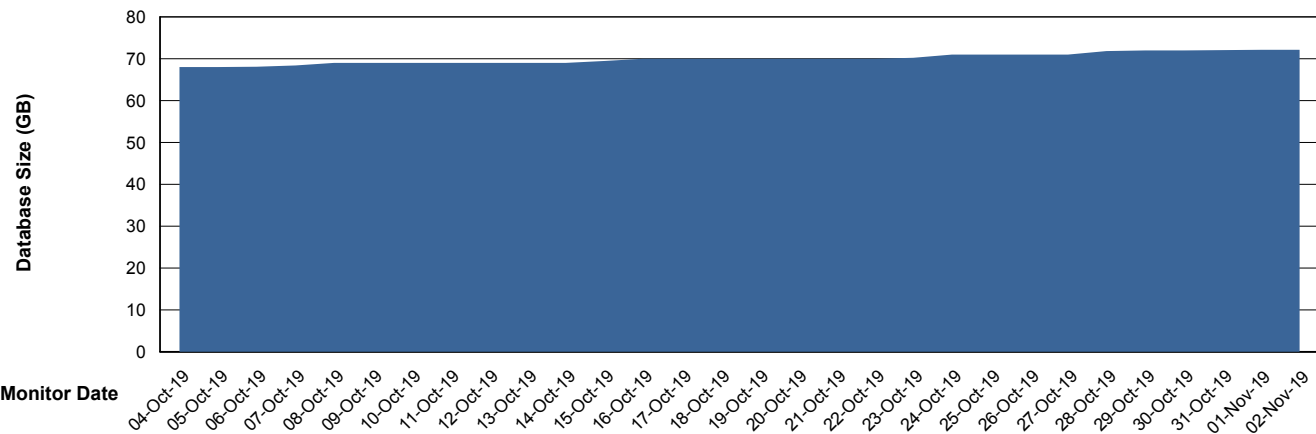

DATABASE SIZE SNGDB_Production

Database growth over last month

Database Tablespace SNGDB_Production

Date	Tablespace Name	Filesize (Gb)	Usedsize (Gb)	Percentage free
02-Nov-19	ABSDATA	120	21	83
	INDX	120	48	60
01-Nov-19	ABSDATA	120	21	83
	INDX	120	48	60
31-Oct-19	ABSDATA	120	21	83
	INDX	120	48	60
30-Oct-19	ABSDATA	120	21	83
	INDX	120	48	60
29-Oct-19	ABSDATA	120	21	83
	INDX	120	47	61
28-Oct-19	ABSDATA	120	20	83
	INDX	120	47	61
27-Oct-19	ABSDATA	120	20	83
	INDX	120	47	61