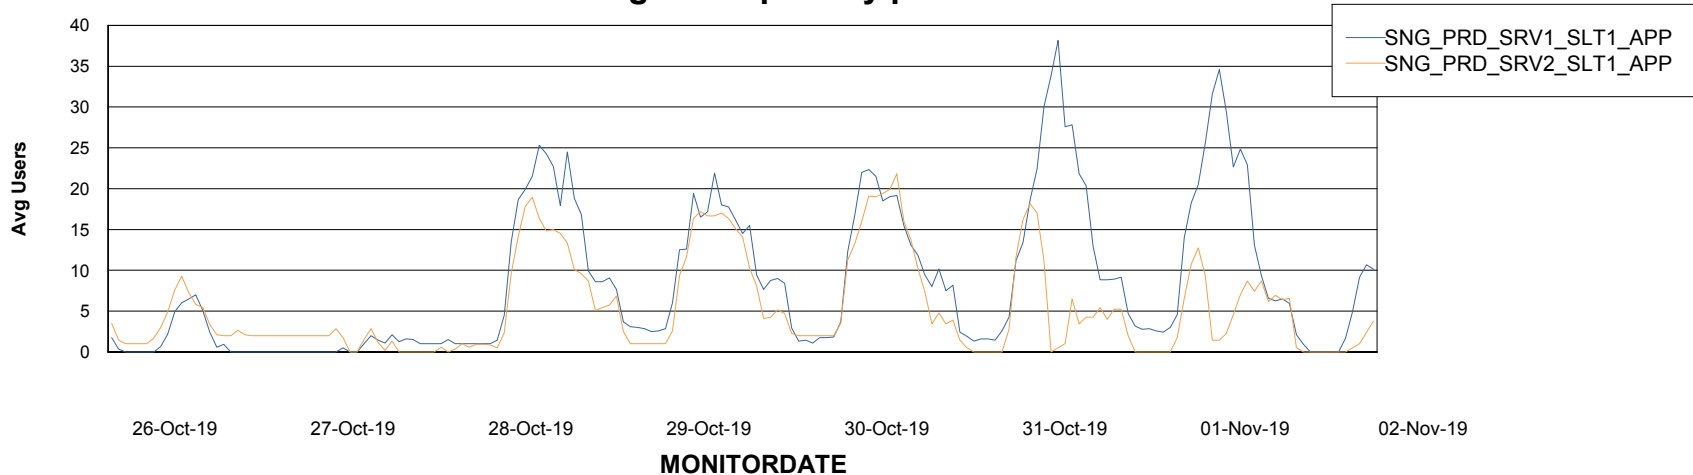

Weekly SLA Customer Report

Customer SNG_Production
Database ID 70

ABSSolute Application Server Services

Avg memory used per ABS Server Service

Avg users per day per ABS server

Weekly SLA Customer Report

Customer SNG_Production
Database ID 70