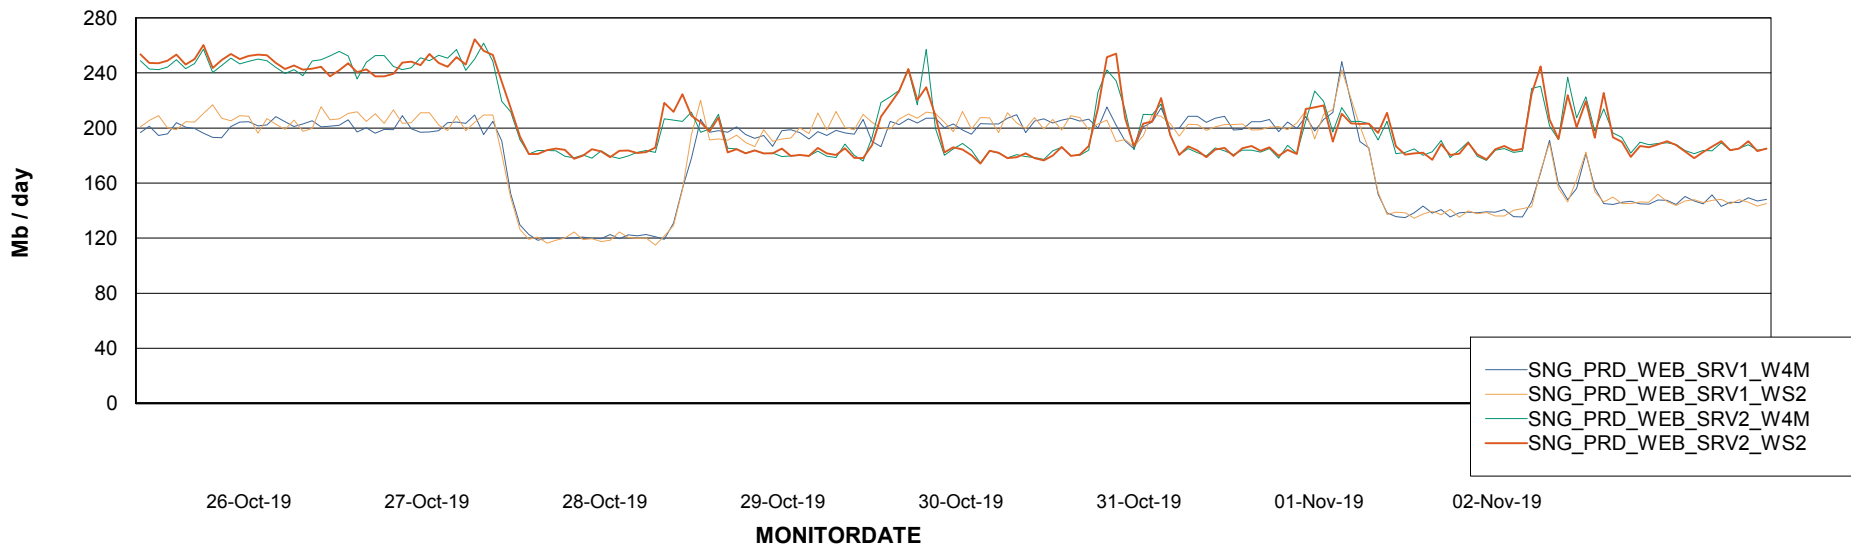

ABSSolute Application ReportServer Services

Avg memory used per ReportServer Service

Weekly SLA Customer Report

Customer SNG_Production
Database ID 70

ABSSolute Web Component Services

Avg memory used per ABS Web component