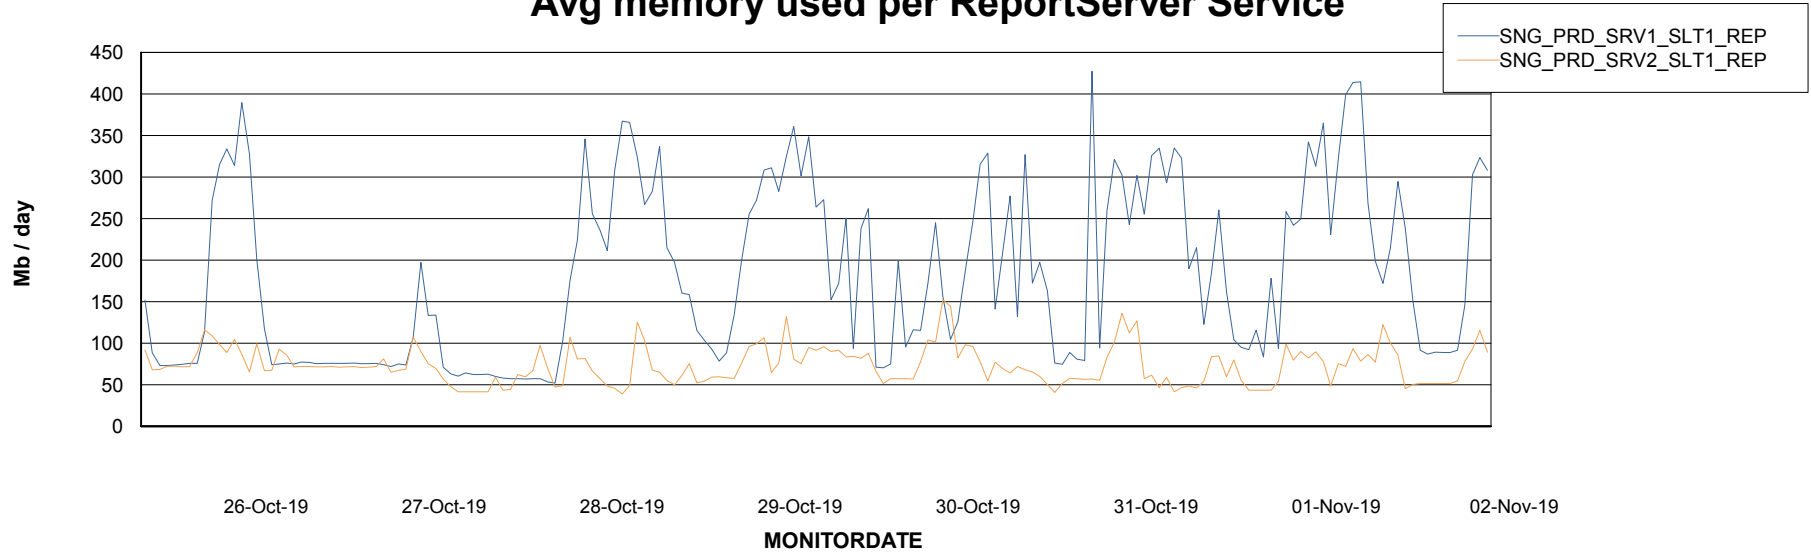

ABSSolute Application ReportServer Services

Avg memory used per ReportServer Service