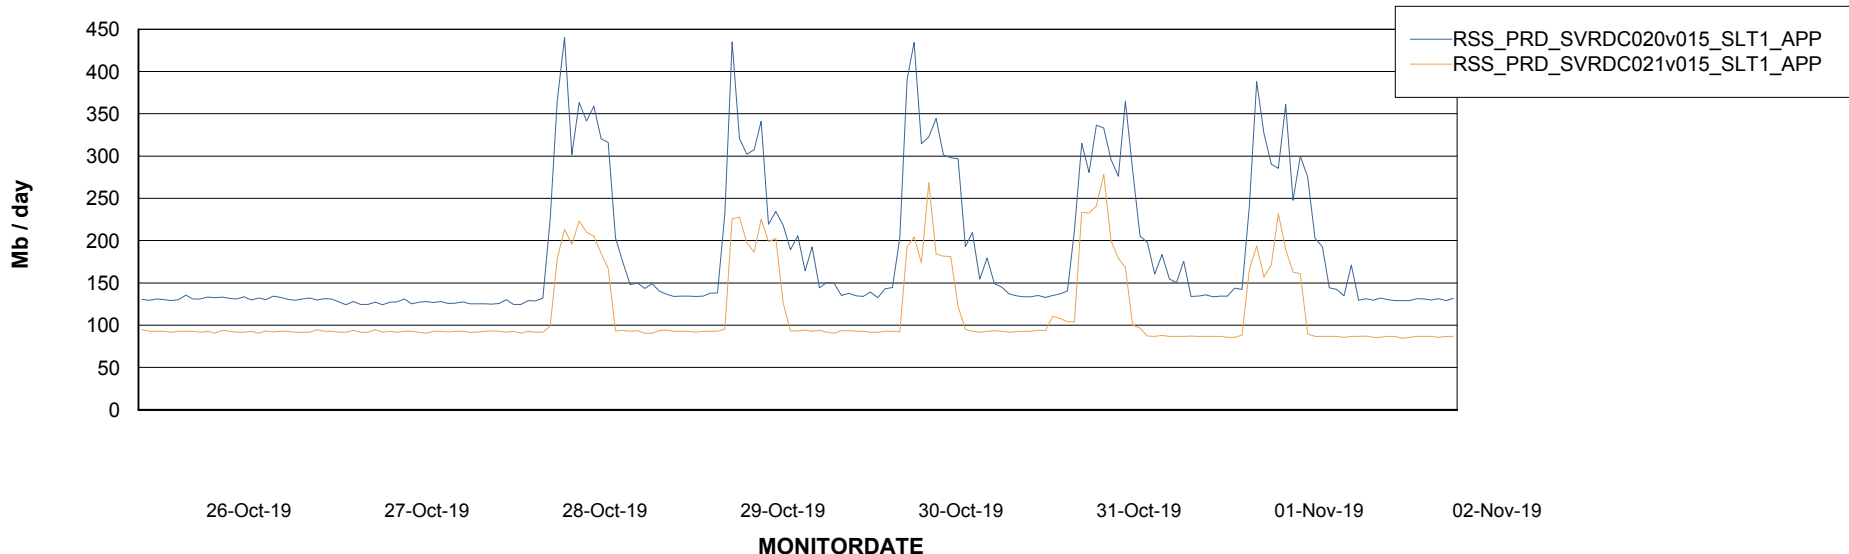

ABSSolute Application Server Services

Avg memory used per ABS Server Service