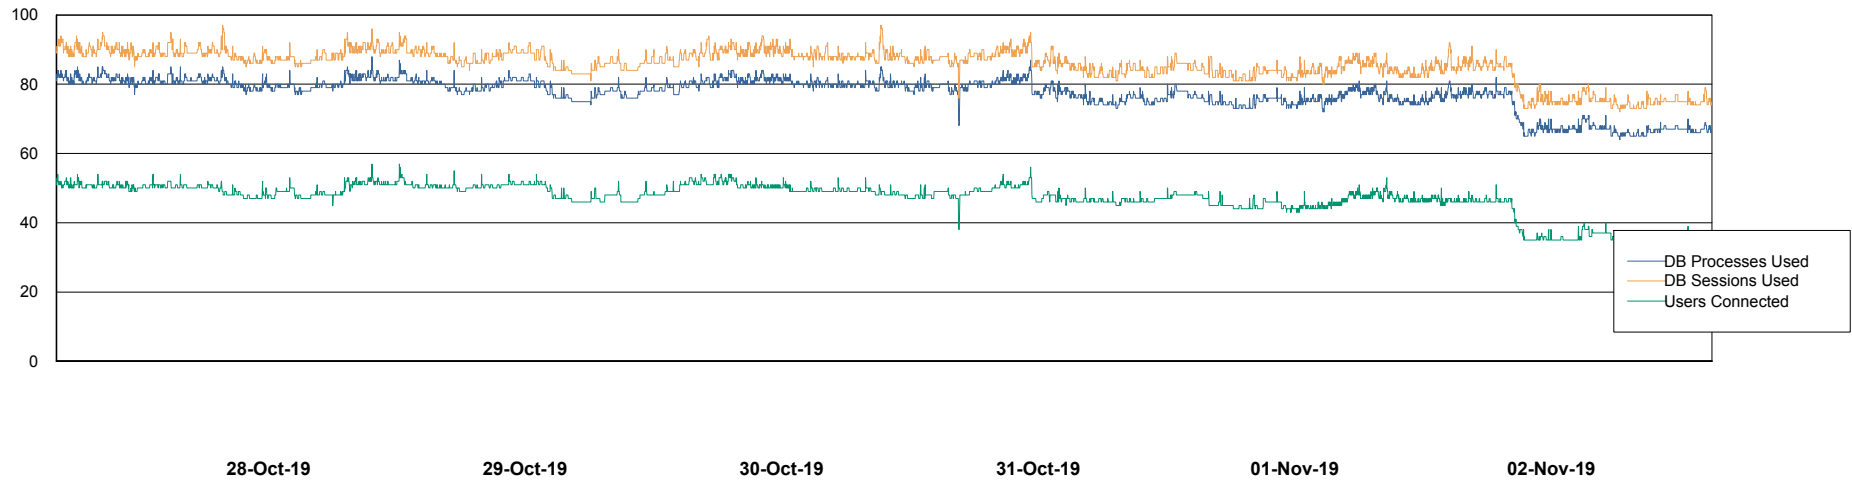

Database Performance RSSDB_Production