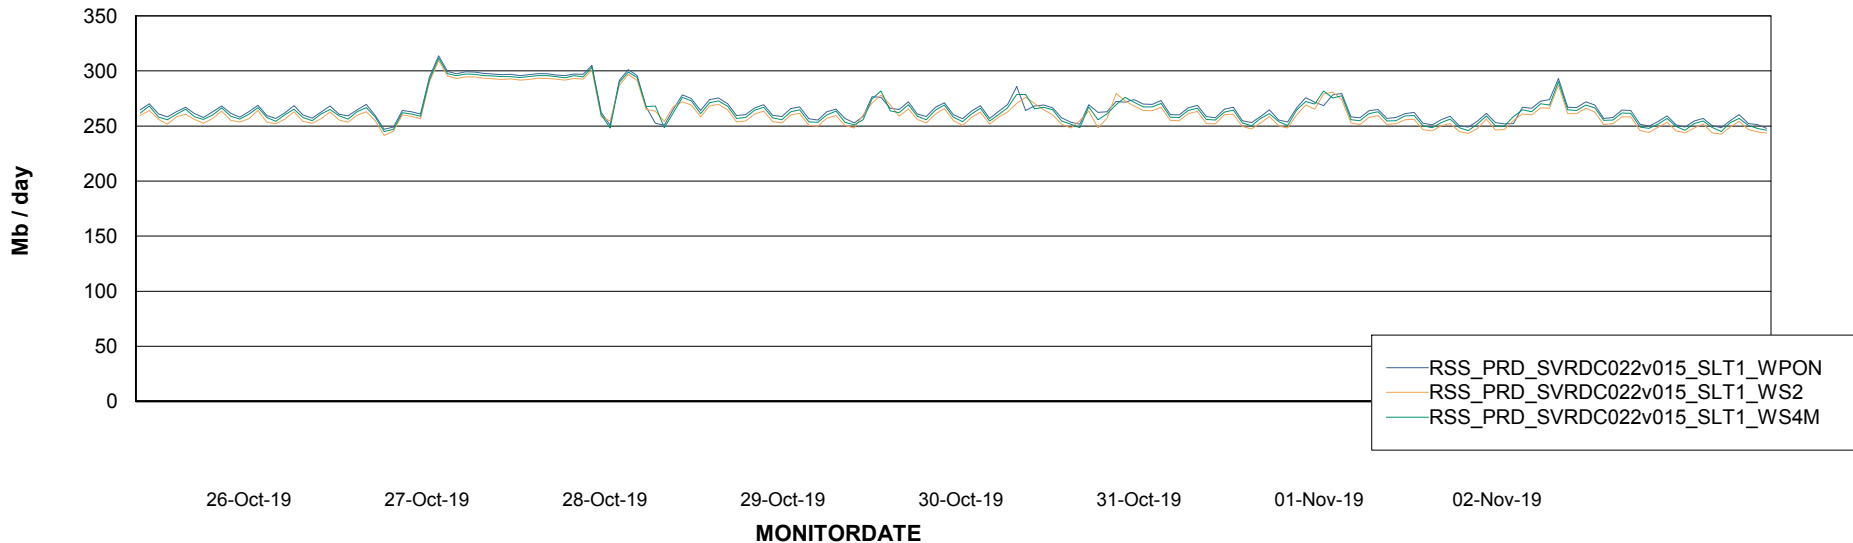

ABSSolute Application ReportServer Services

Avg memory used per ReportServer Service

Weekly SLA Customer Report

Customer RSS Production
Database ID 52

ABSSolute Web Component Services

Avg memory used per ABS Web component