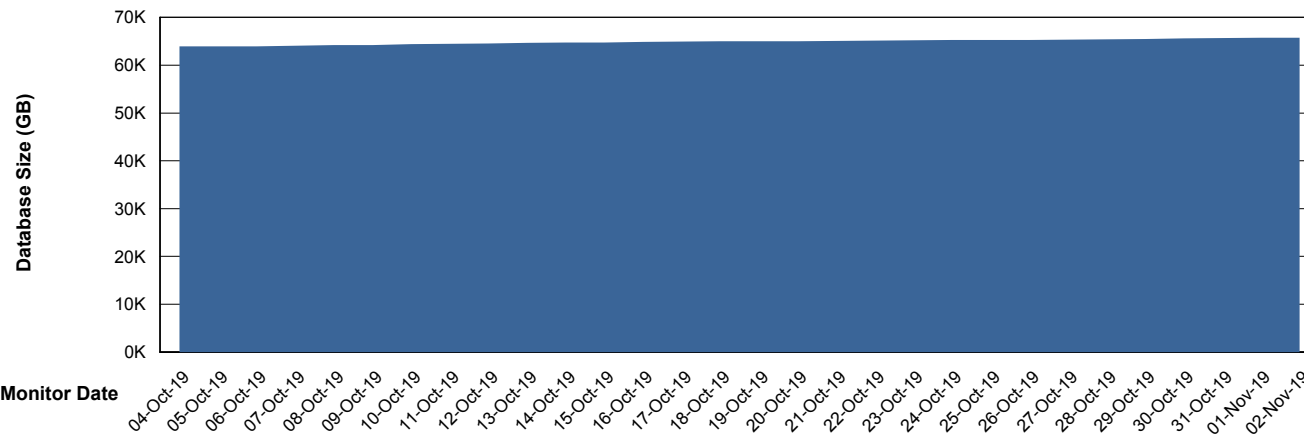

DATABASE SIZE RSSDB_Production

Database growth over last month