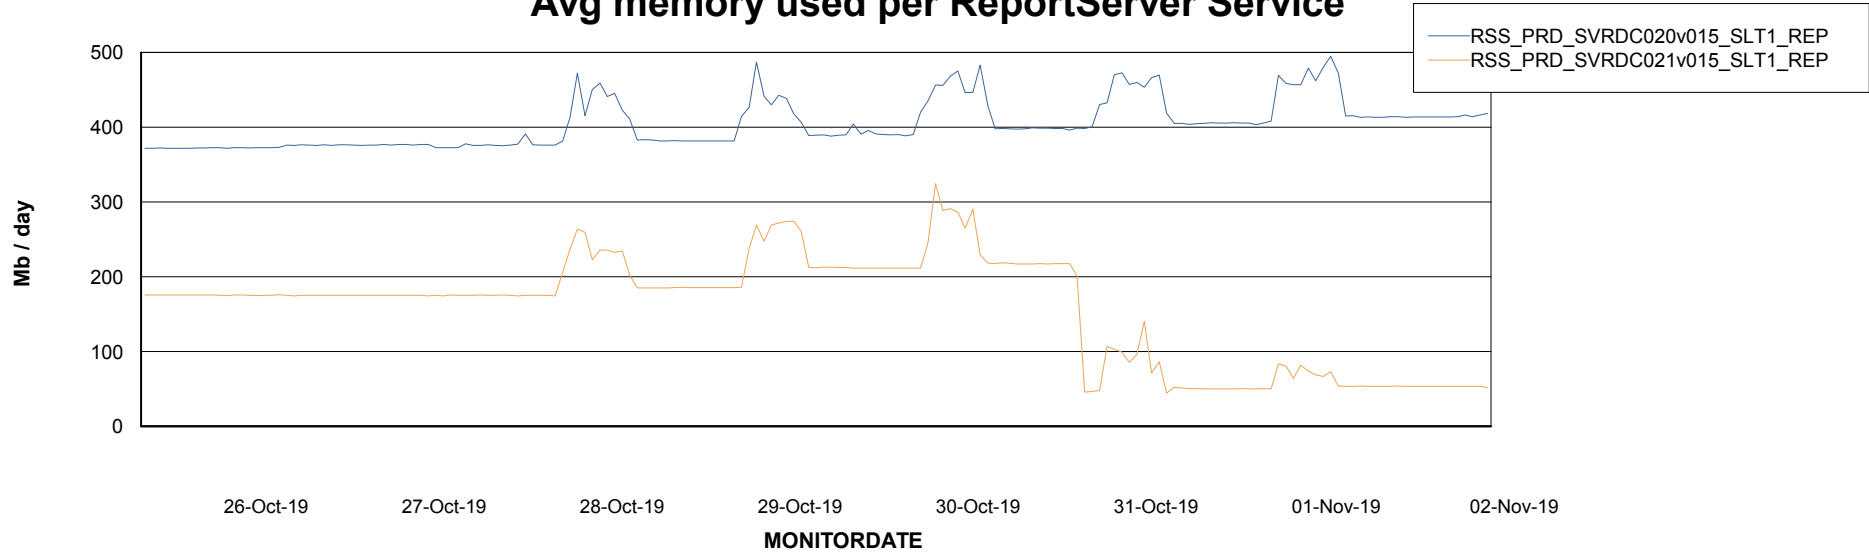

ABSSolute Application ReportServer Services

Avg memory used per ReportServer Service