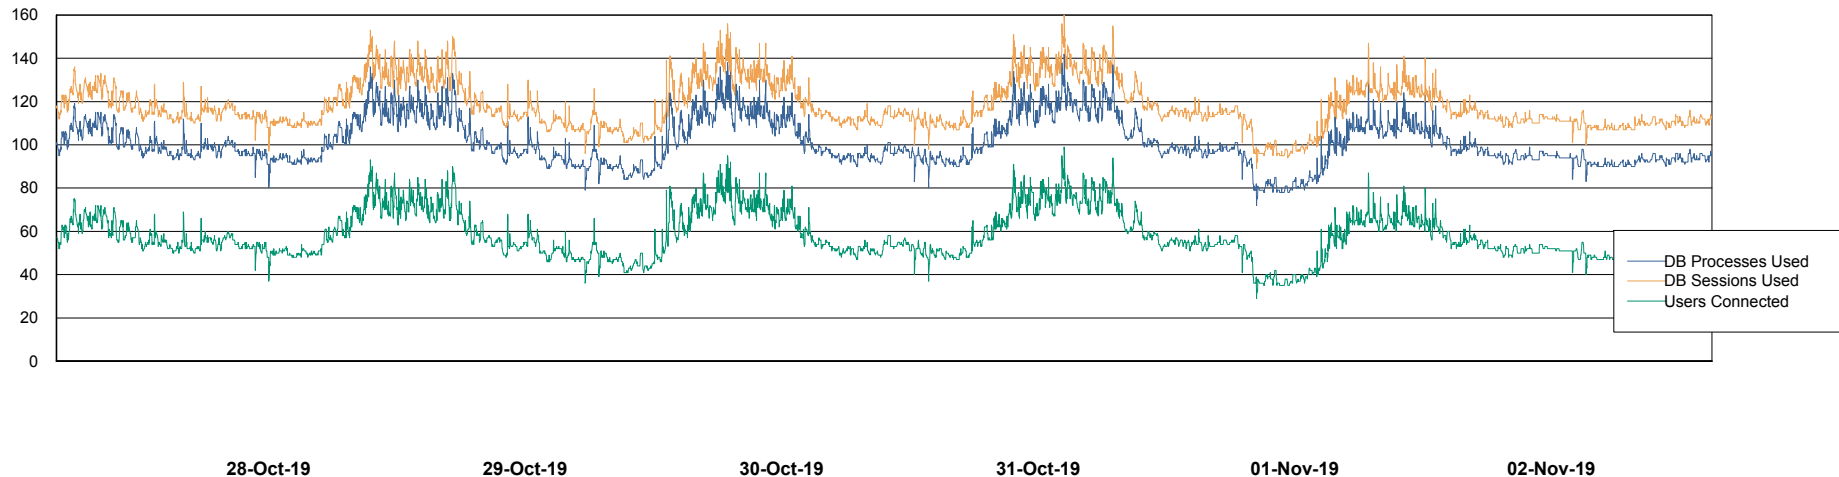

Database Performance LSS_ABSME2_DB_LIODA4

DB Processes Max 1,000
DB Sessions Max 1,522