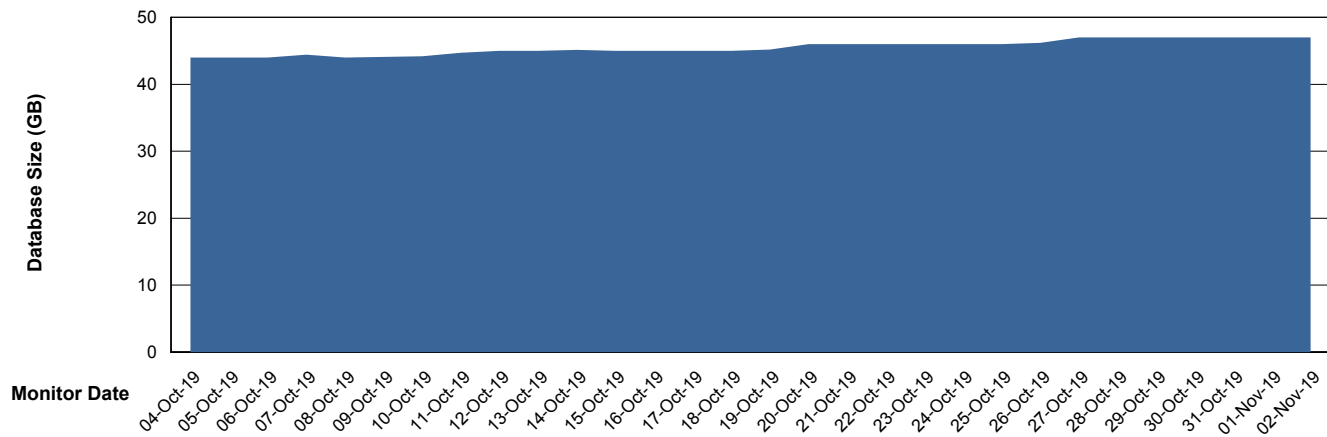

DATABASE SIZE LSS_ABSME_DB_LIODA4

Database growth over last month

Weekly SLA Customer Report

Customer LSS_Prod (NO SLA)
Database ID 96

DATABASE SIZE LSS_ABSME2_DB_LIODA4

Database growth over last month

Weekly SLA Customer Report