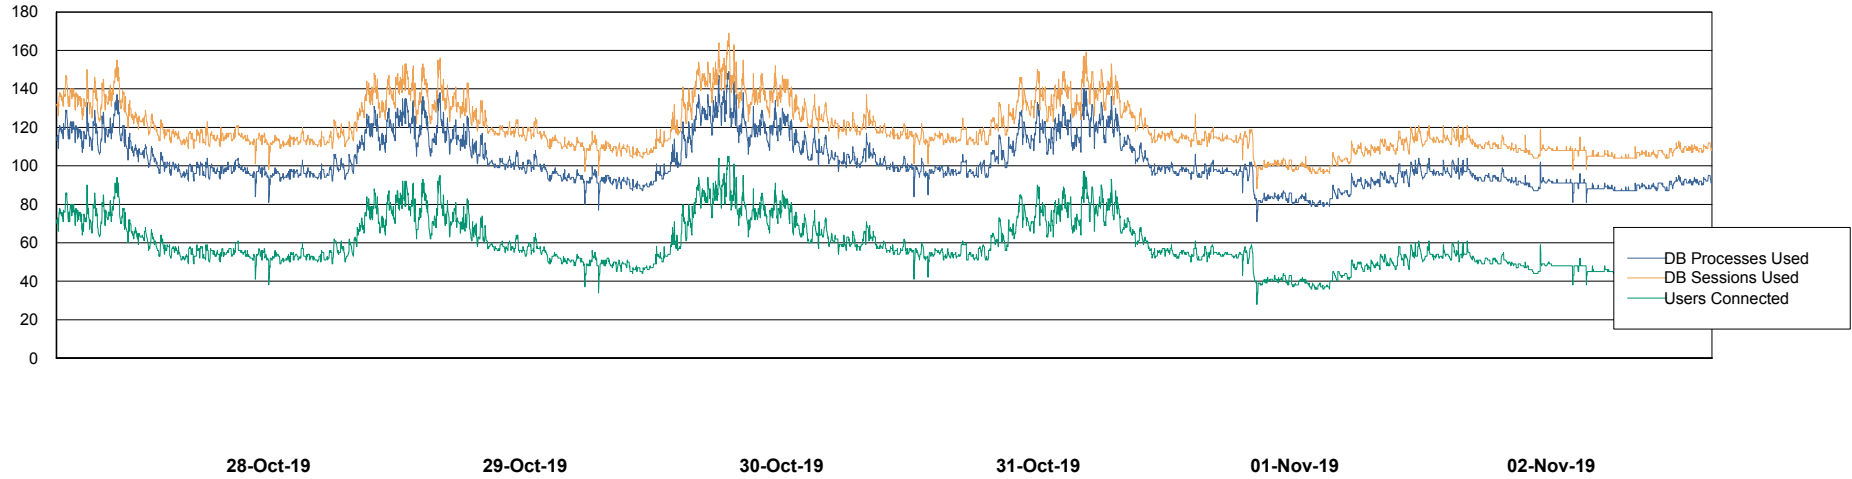

Database Performance LSS_ABSEE2_DB_LIODA5

DB Processes Max 1,000
DB Sessions Max 1,522

Weekly SLA Customer Report

Customer LSS_Prod (NO SLA)
Database ID 96

Database Performance LSS_ABSME_DB_LIODA4

DB Processes Max 1,000
DB Sessions Max 1,522