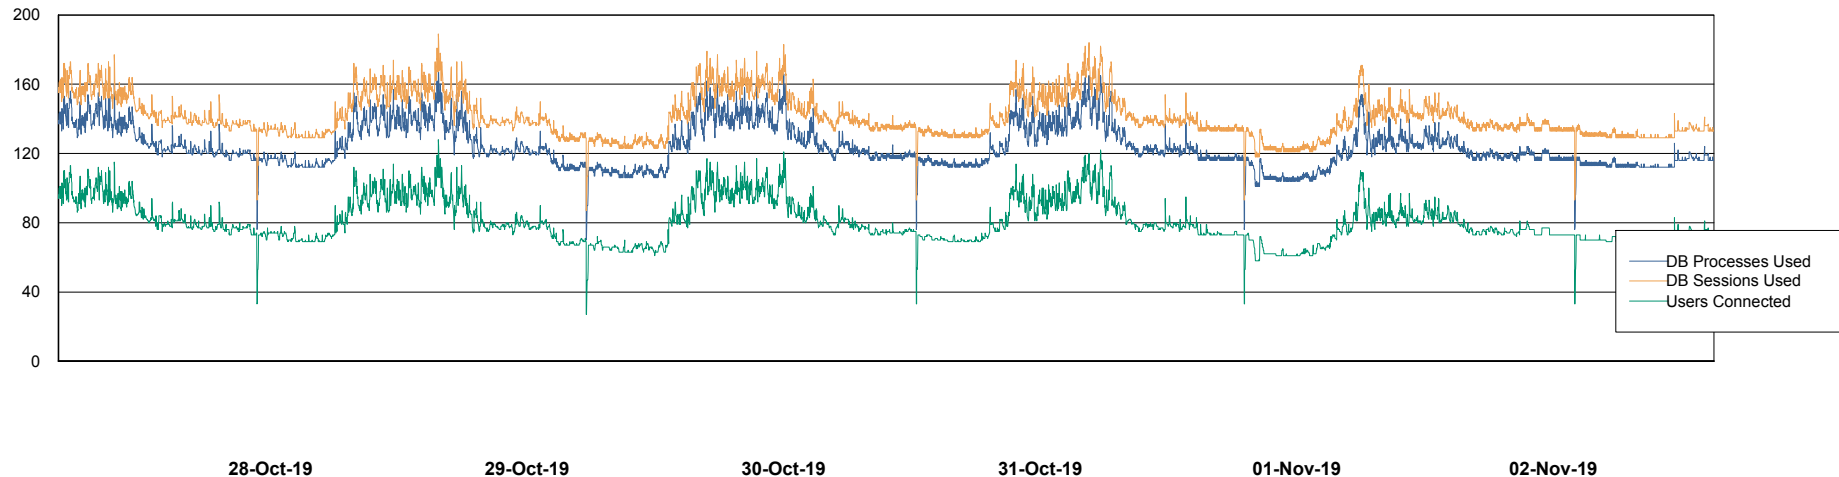

Database Performance LSS_ABSEE_DB_LIODA5

DB Processes Max 1,000
DB Sessions Max 1,522