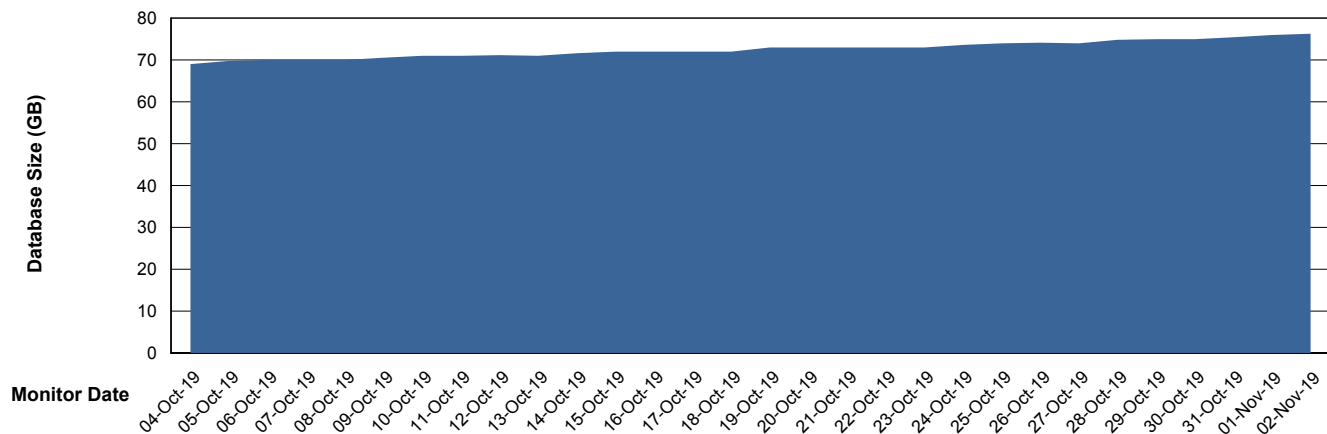

DATABASE SIZE LSS_ABSME_DB_LIODA4

Database growth over last month