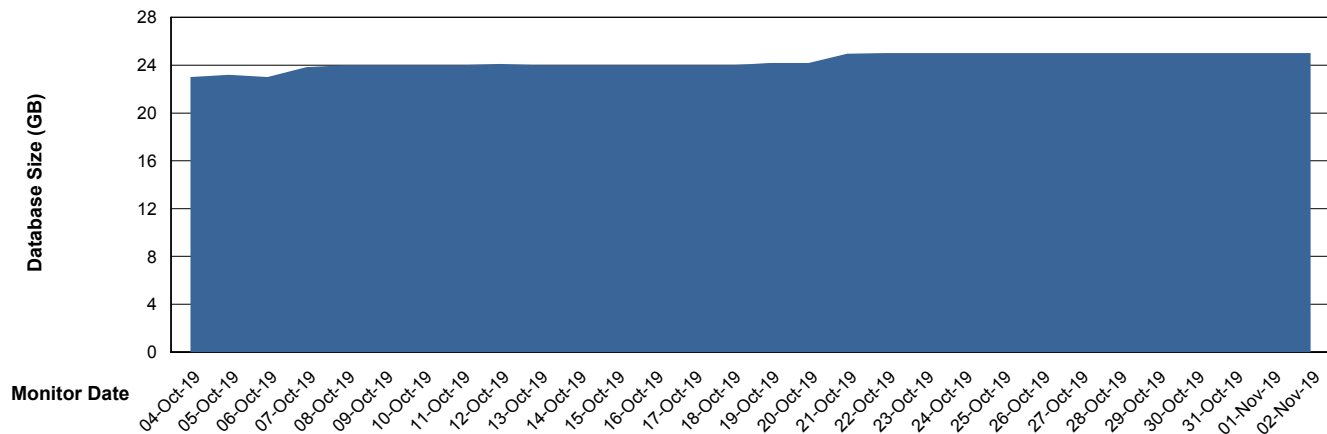

Database growth over last month

DATABASE SIZE LSS_ABSEE_DB_LIODA5

Database growth over last month

Weekly SLA Customer Report

Customer LSS_Prod (NO SLA)
 Database ID 96

DATABASE SIZE LSS_ABSEE2_DB_LIODA5

Database growth over last month