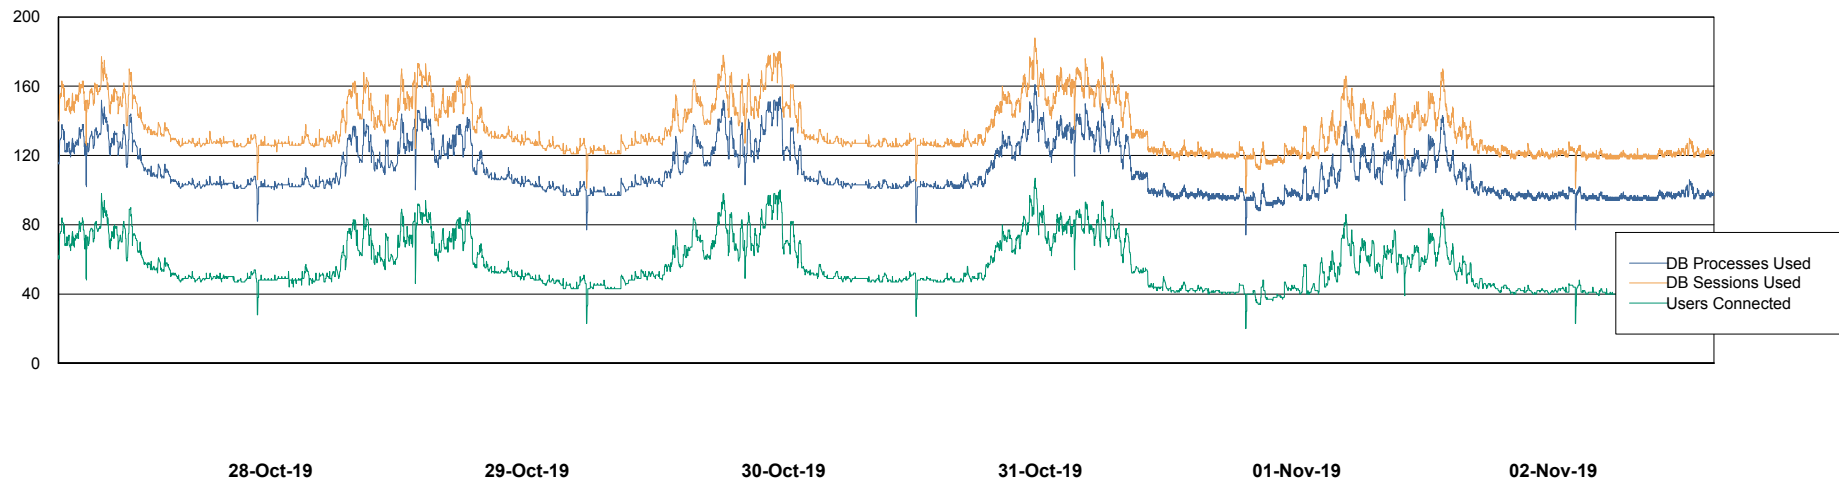

Database Performance LSS_ABSCH2_DB_LIODA3

DB Processes Max 1,000
DB Sessions Max 1,560

Weekly SLA Customer Report

Customer LSS_Prod (NO SLA)
Database ID 96

Database Performance LSS_ABSCH3_DB_LIODA3

DB Processes Max 1,000
DB Sessions Max 1,560