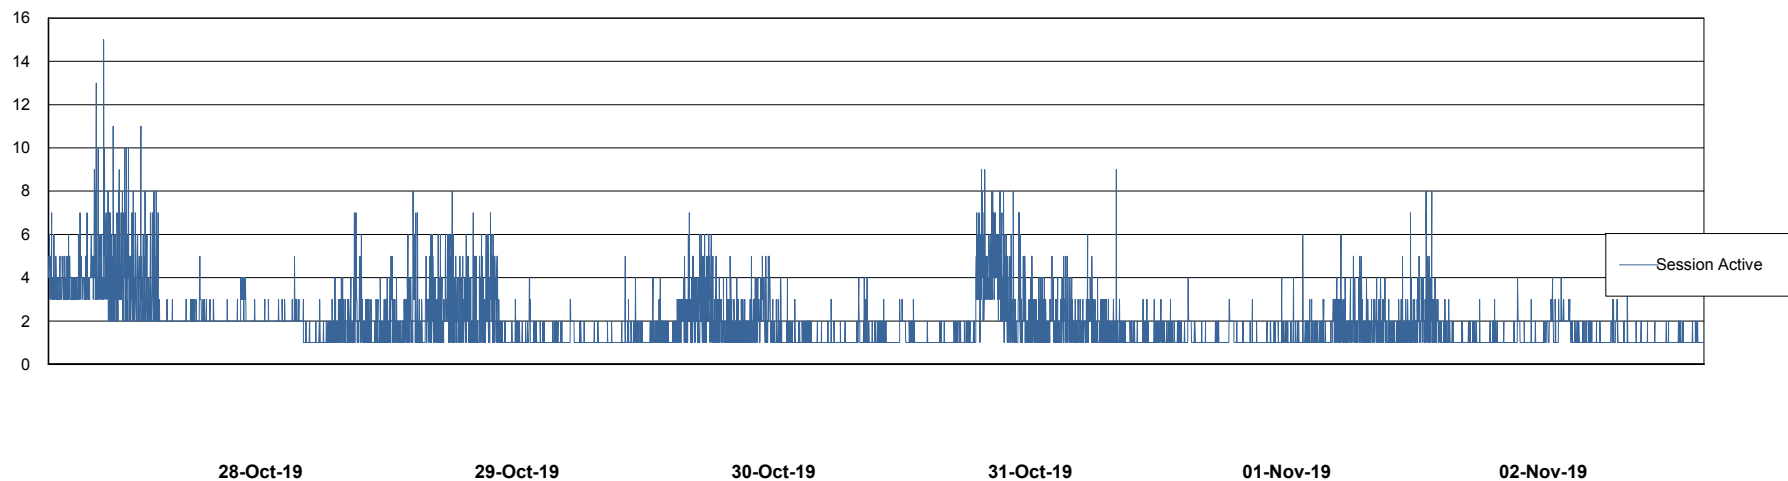

Database Performance LSS_ABSCH2_DB_LIODA3

DB Processes Max 1,000
DB Sessions Max 1,560

Weekly SLA Customer Report

Customer LSS_Prod (NO SLA)
Database ID 96

Database Performance LSS_ABSCH3_DB_LIODA3

DB Processes Max 1,000
DB Sessions Max 1,560