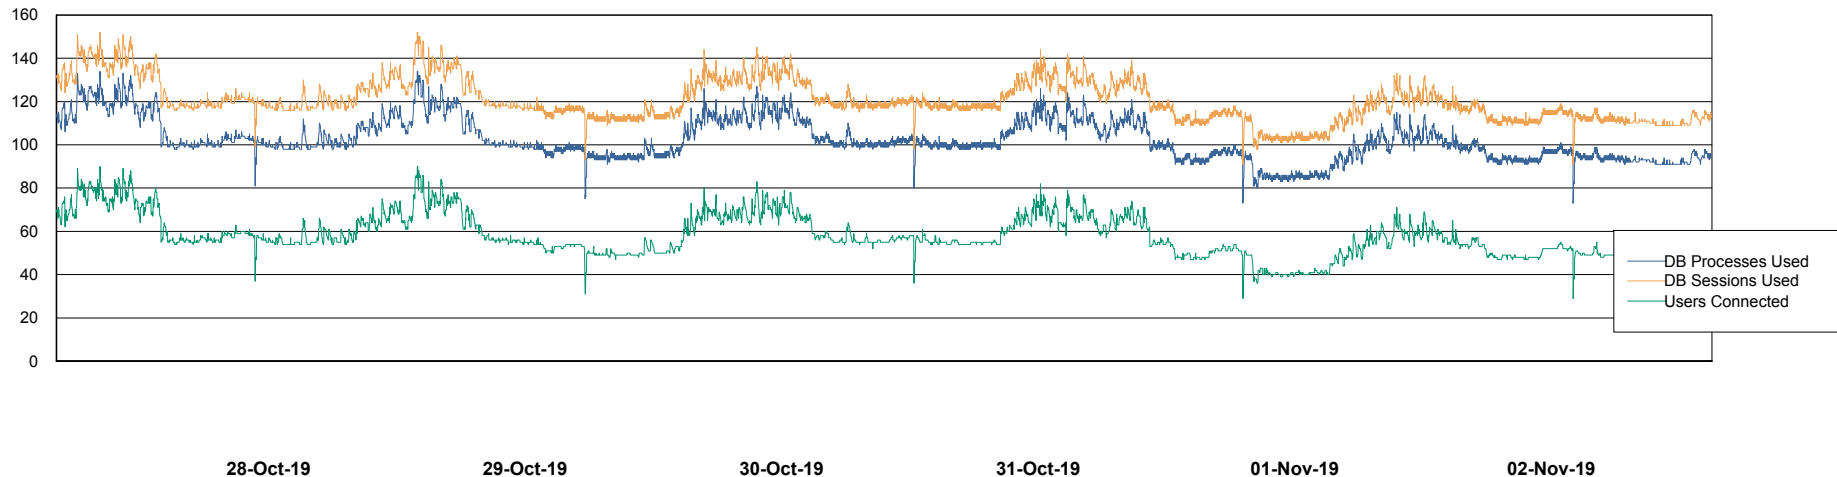

Database Performance LSS_ABSEE2_DB_LIODA5

DB Processes Max 1,000
DB Sessions Max 1,522