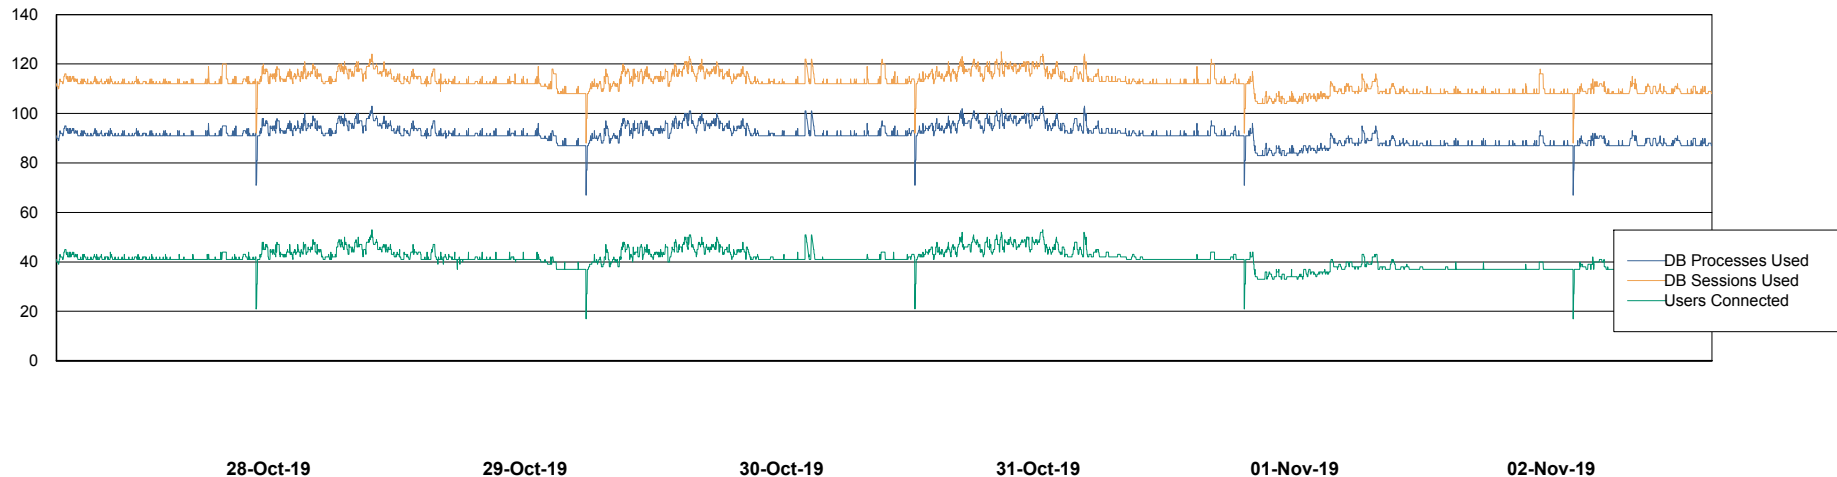

Database Performance LSS_ABSCH_DB_LIODA3

DB Processes Max 1,000
DB Sessions Max 1,560