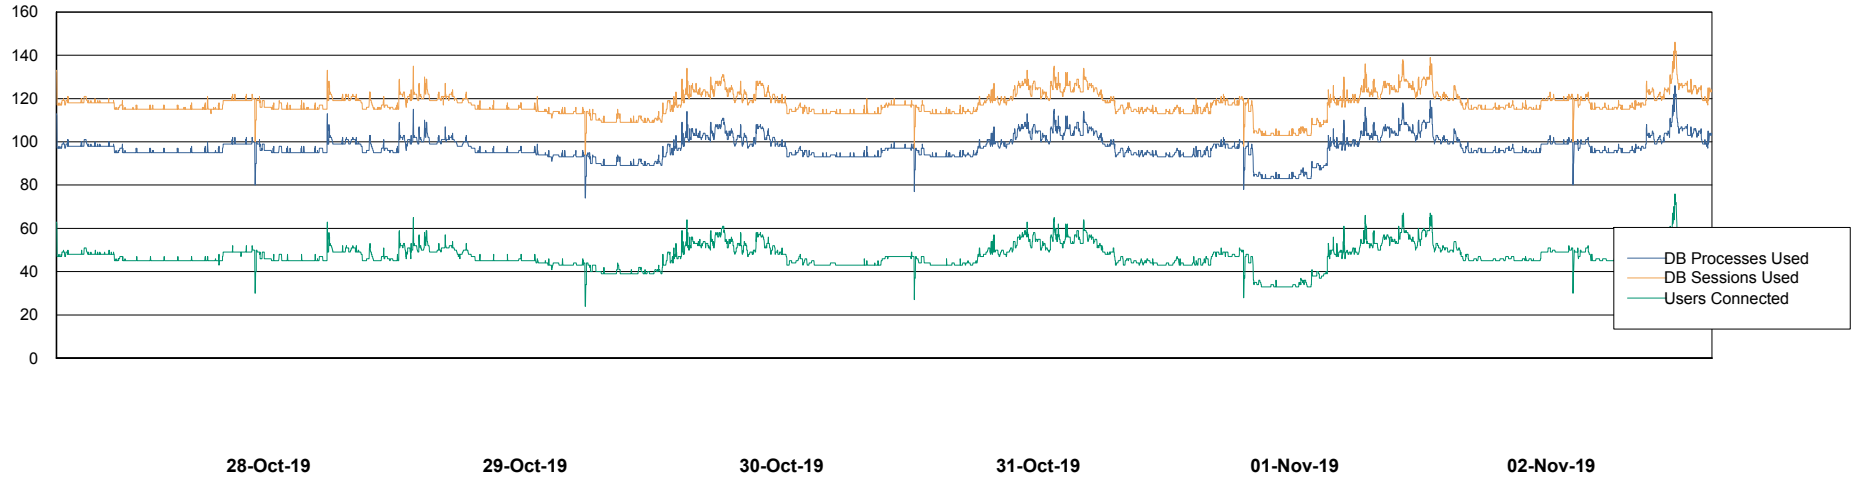

Database Performance LSS_ABSCH2_DB_LIODA3

DB Processes Max 1,000
DB Sessions Max 1,560