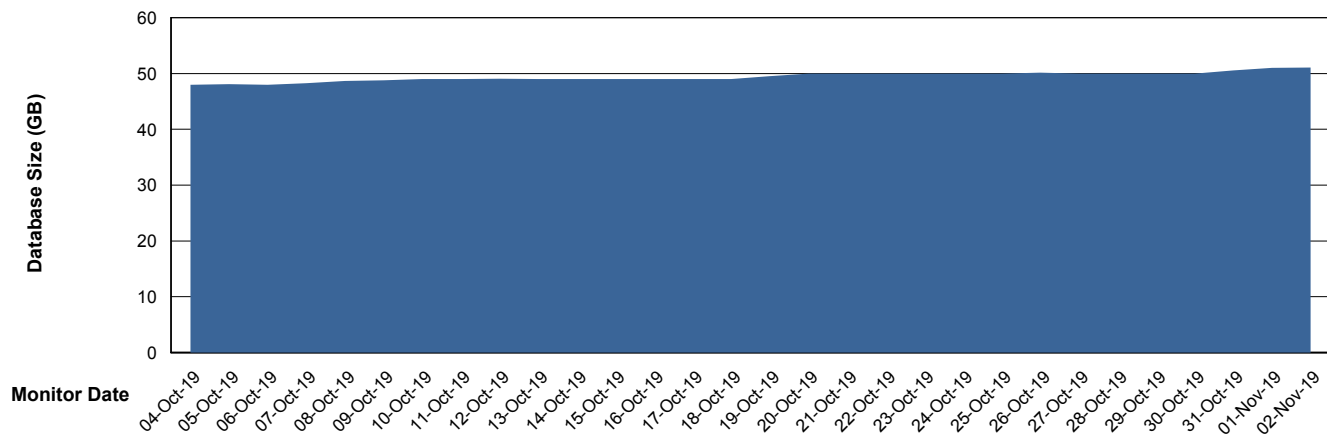

DATABASE SIZE LSS_ABSCH2_DB_LIODA3

Database growth over last month