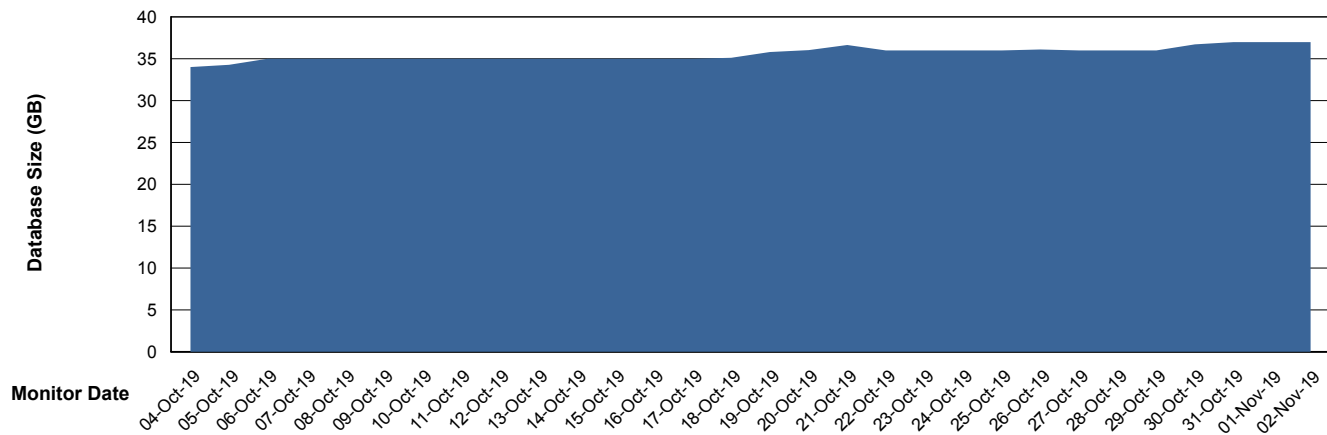

DATABASE SIZE LSS_ABSCH_DB_LIODA3

Database growth over last month