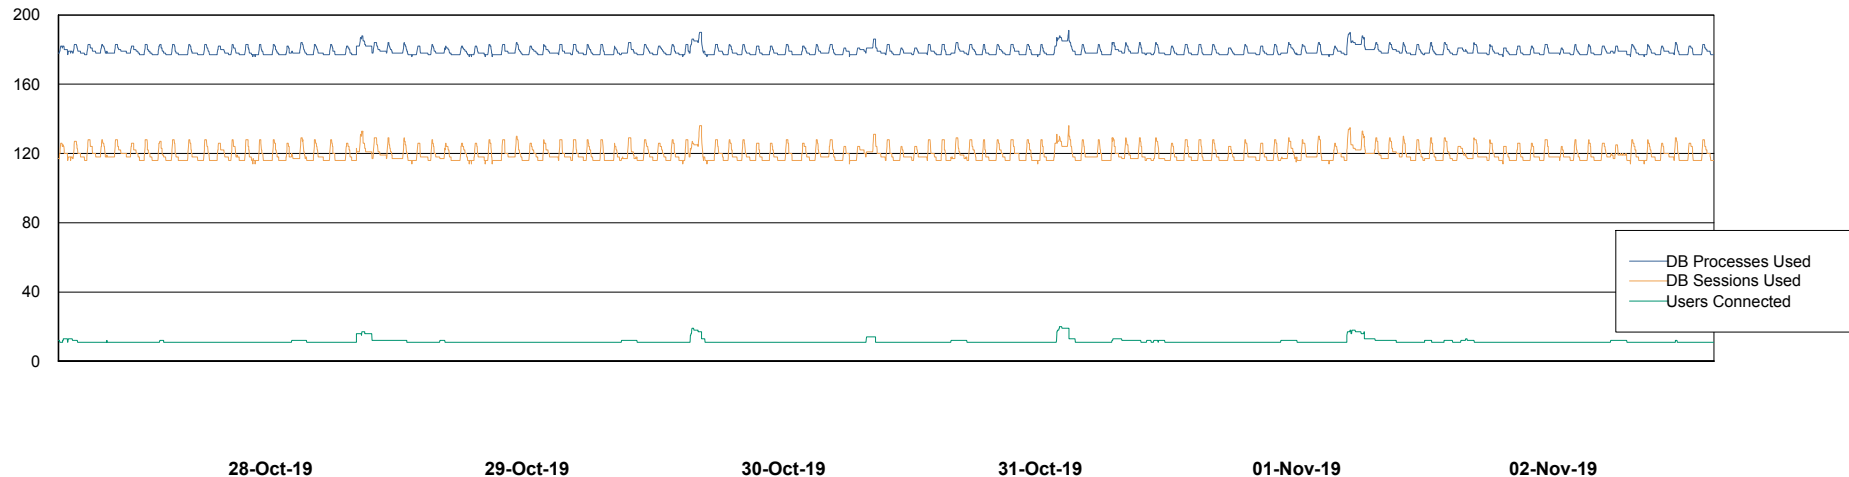

Database Performance LLGDB_Standby

DB Processes Max 300
DB Sessions Max 480