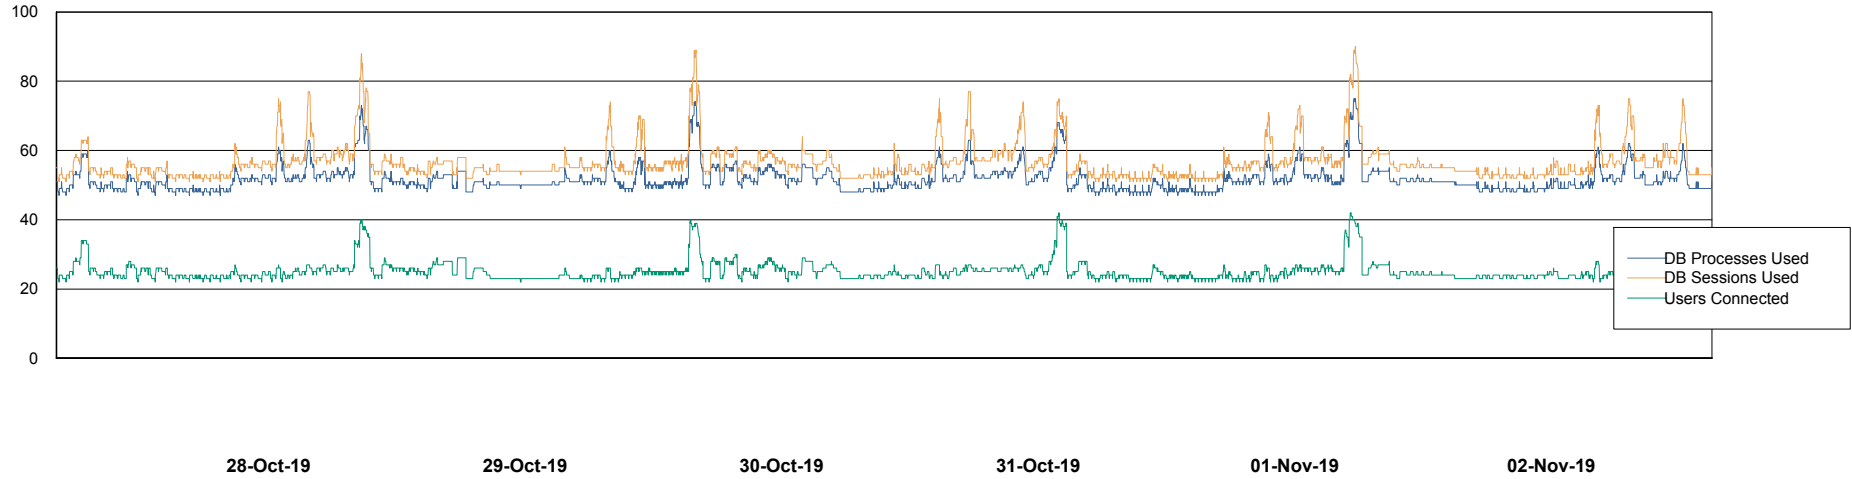

Database Performance LLGDB_Standby

DB Processes Max 300
DB Sessions Max 480

Weekly SLA Customer Report

Customer LLG_Production
Database ID 53

Database Performance LLGDBBI_Production

DB Processes Max 500
DB Sessions Max 780