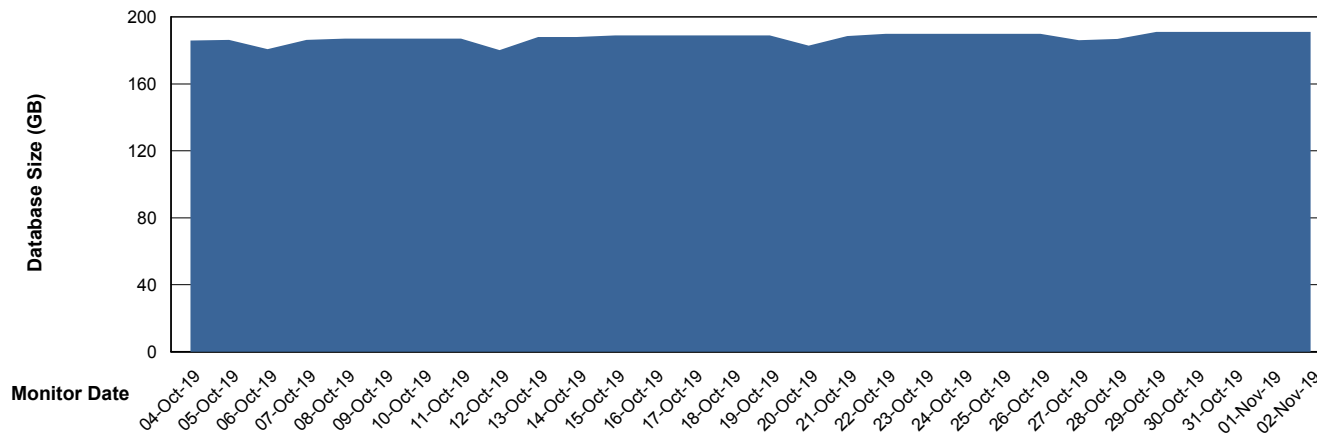

DATABASE SIZE LLGDB_Production

Database growth over last month