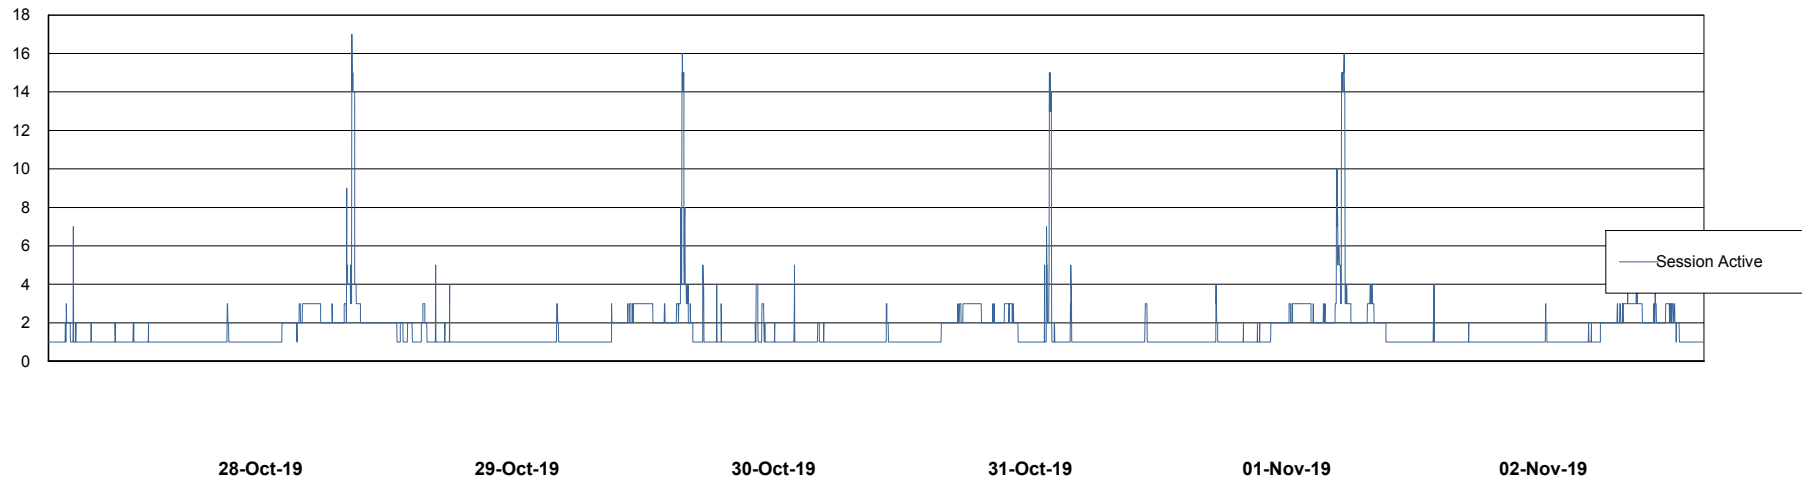

Database Performance LLGDB_Standby

DB Processes Max 300
DB Sessions Max 480

Weekly SLA Customer Report

Customer LLG_Production
Database ID 53

Database Performance LLGDBBI_Production

DB Processes Max 500
DB Sessions Max 780