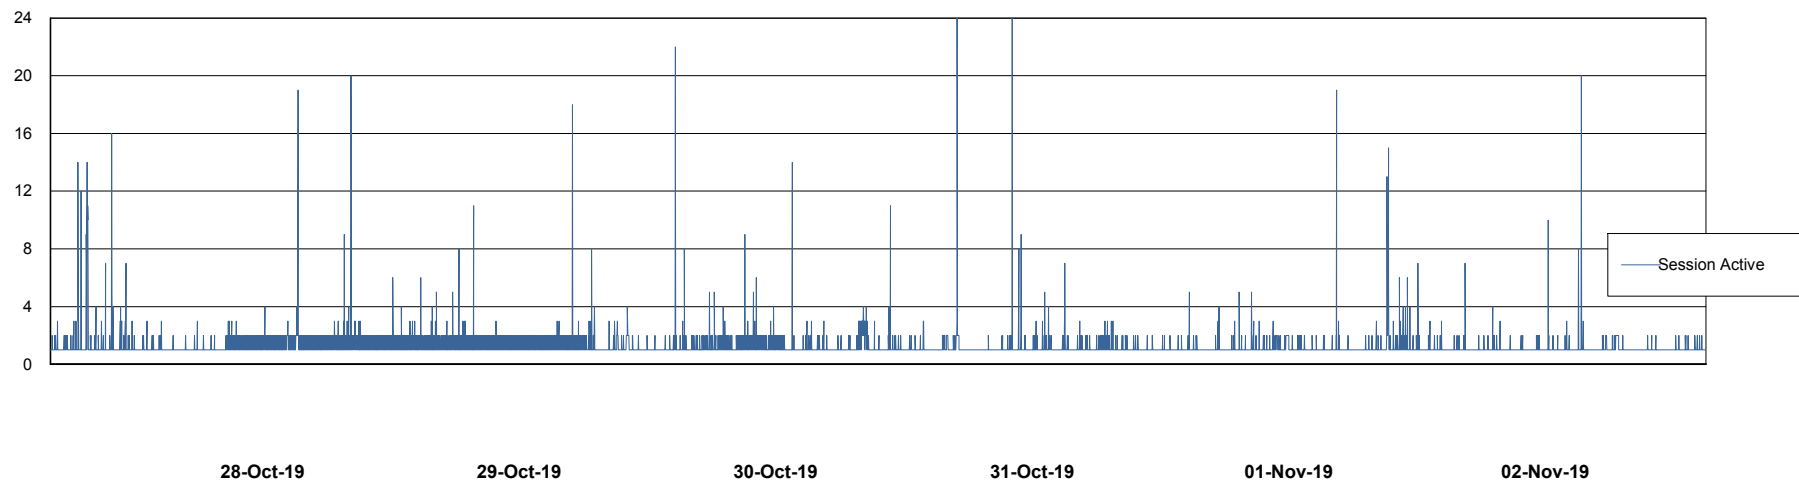

Database Performance LLGDB_Standby

DB Processes Max 300
DB Sessions Max 480