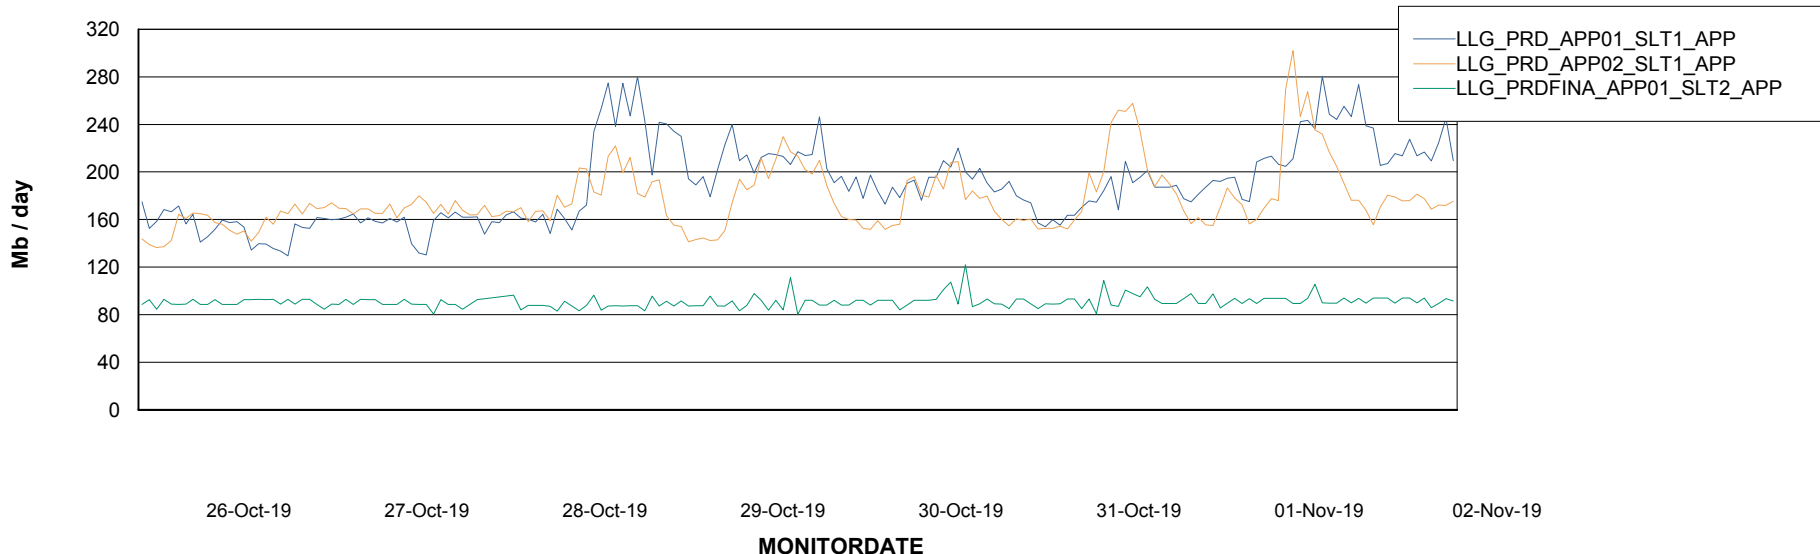

ABSSolute Application Server Services

Avg memory used per ABS Server Service