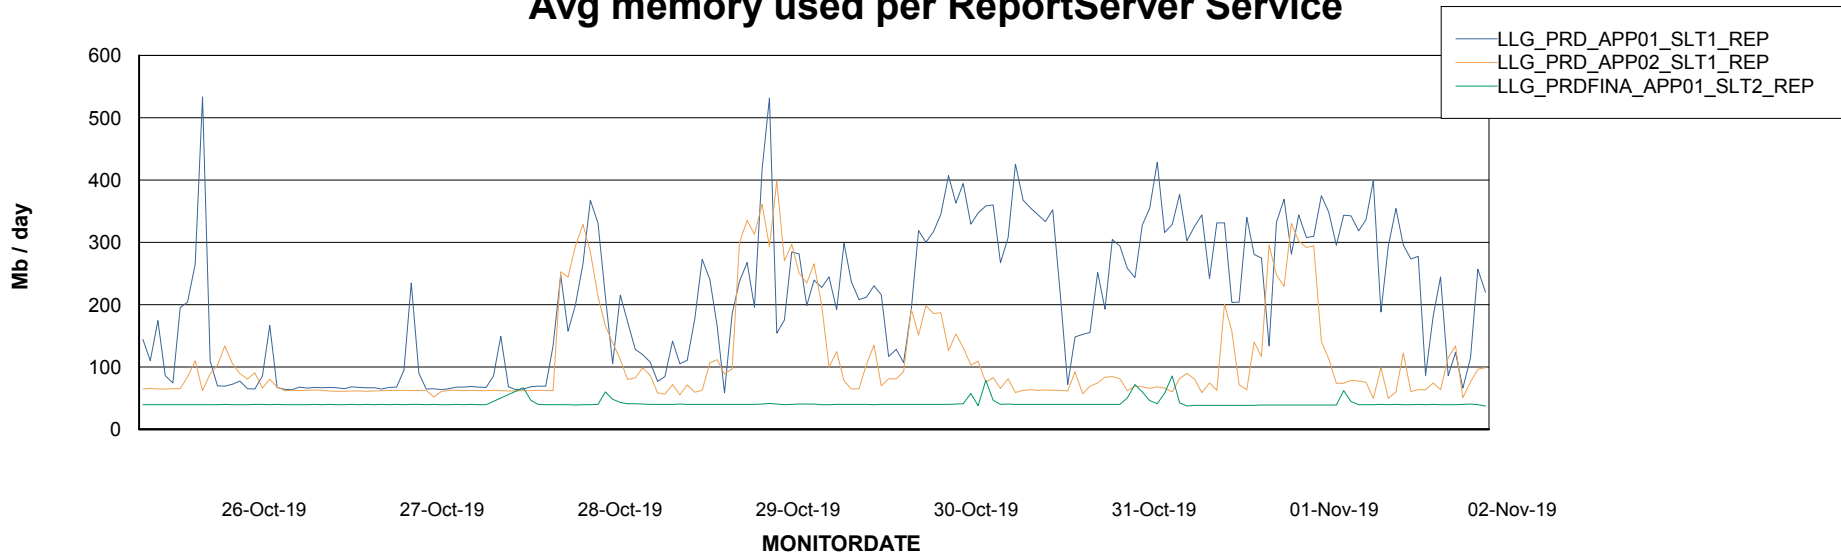

ABSSolute Application Server Services

Avg memory used per ReportServer Service