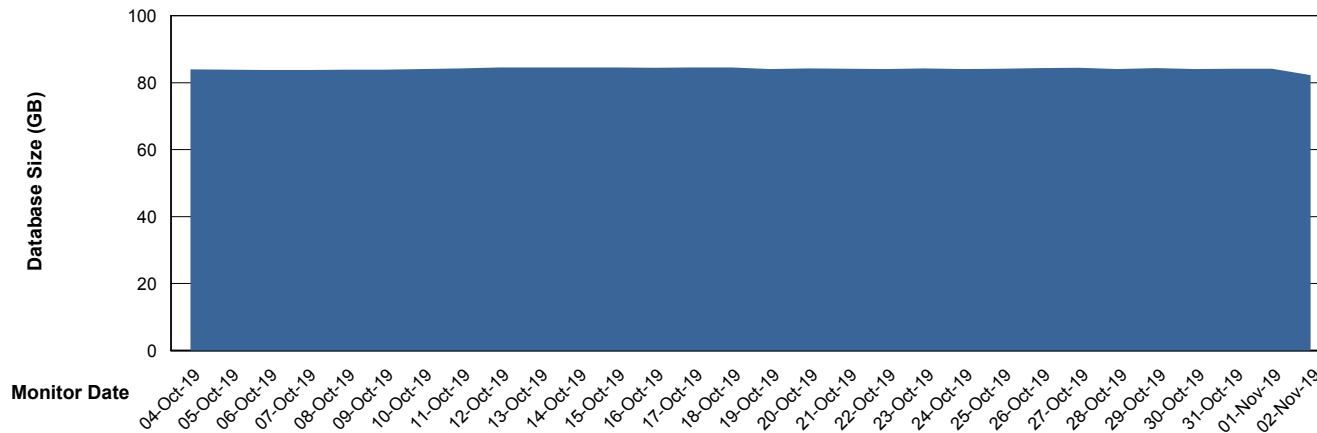

Weekly SLA Customer Report

Customer LLG_Production
Database ID 53

DATABASE SIZE LLGDB_Production

Database growth over last month

DATABASE SIZE LLGDBBI_Production

Database growth over last month

Weekly SLA Customer Report