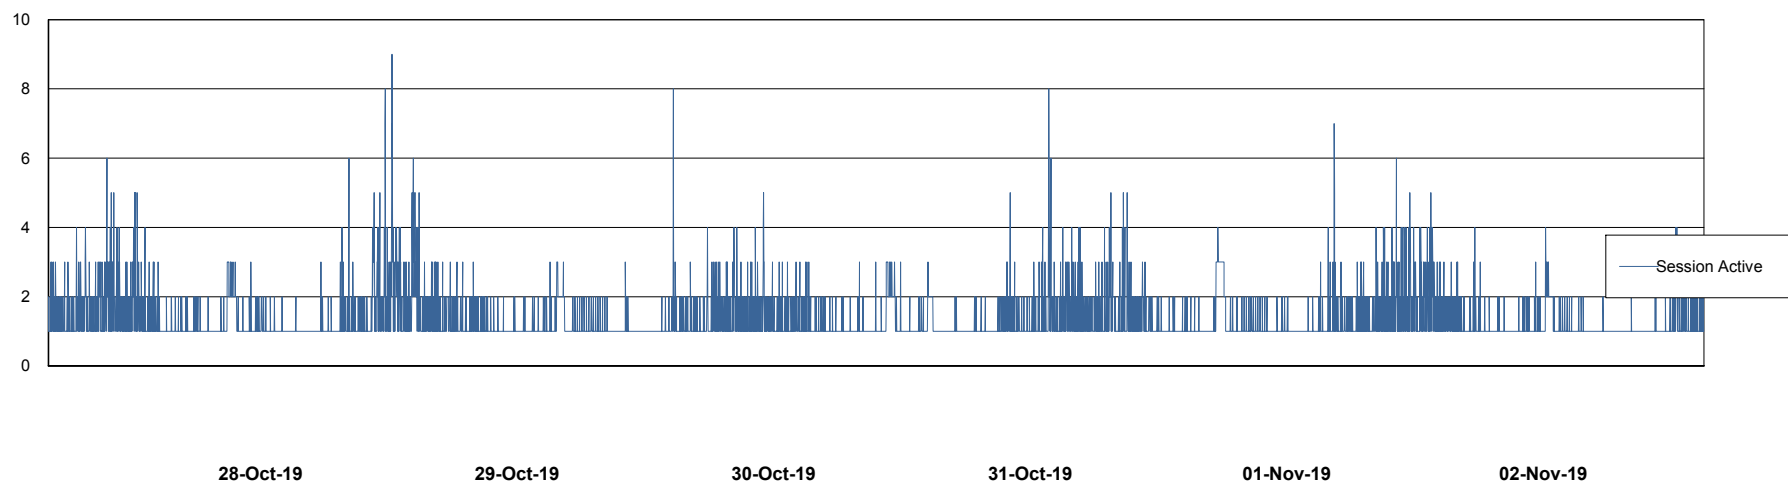

Database Performance LLGDB_Production

DB Processes Max 300
DB Sessions Max 480