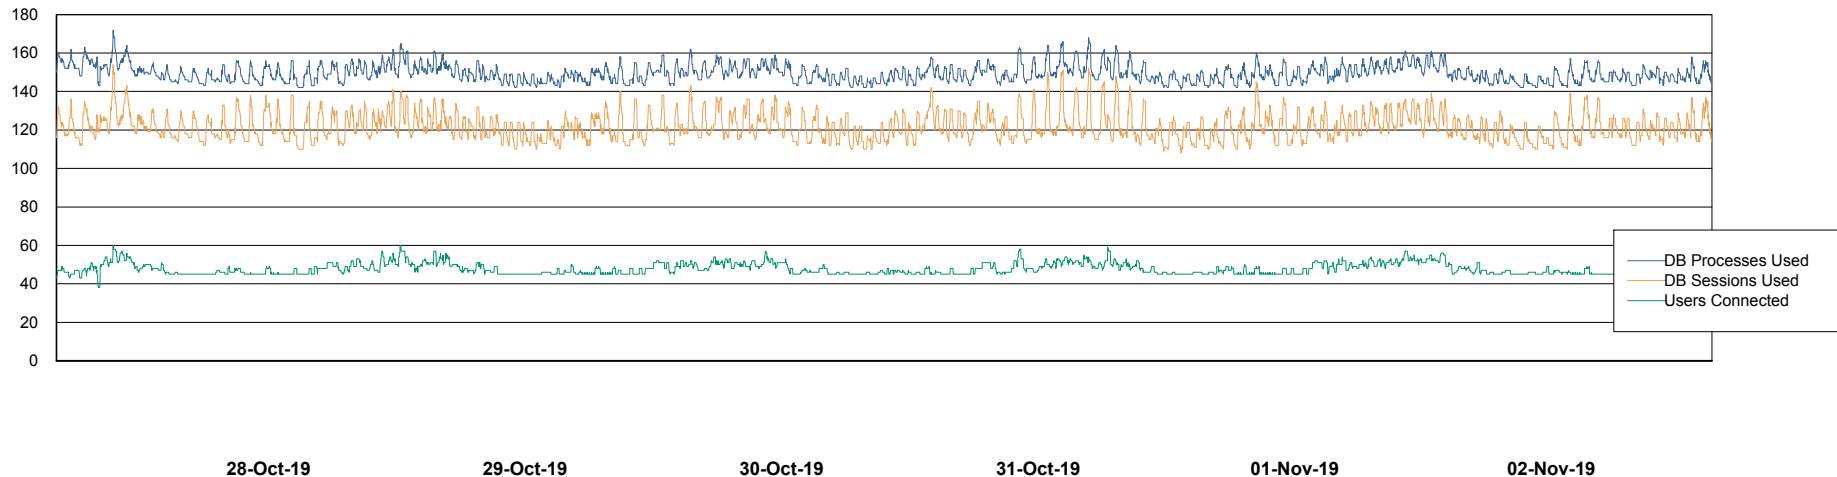

Database Performance LLGDB_Production

DB Processes Max 300
DB Sessions Max 480