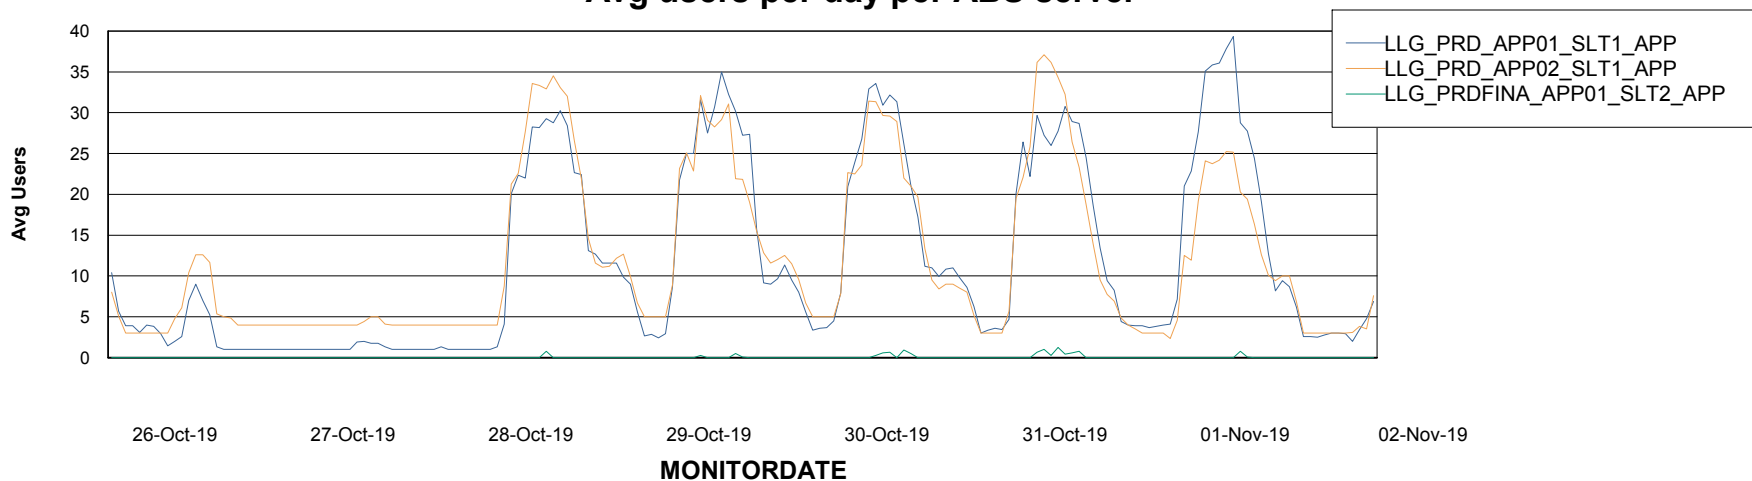

Avg users per day per ABS server