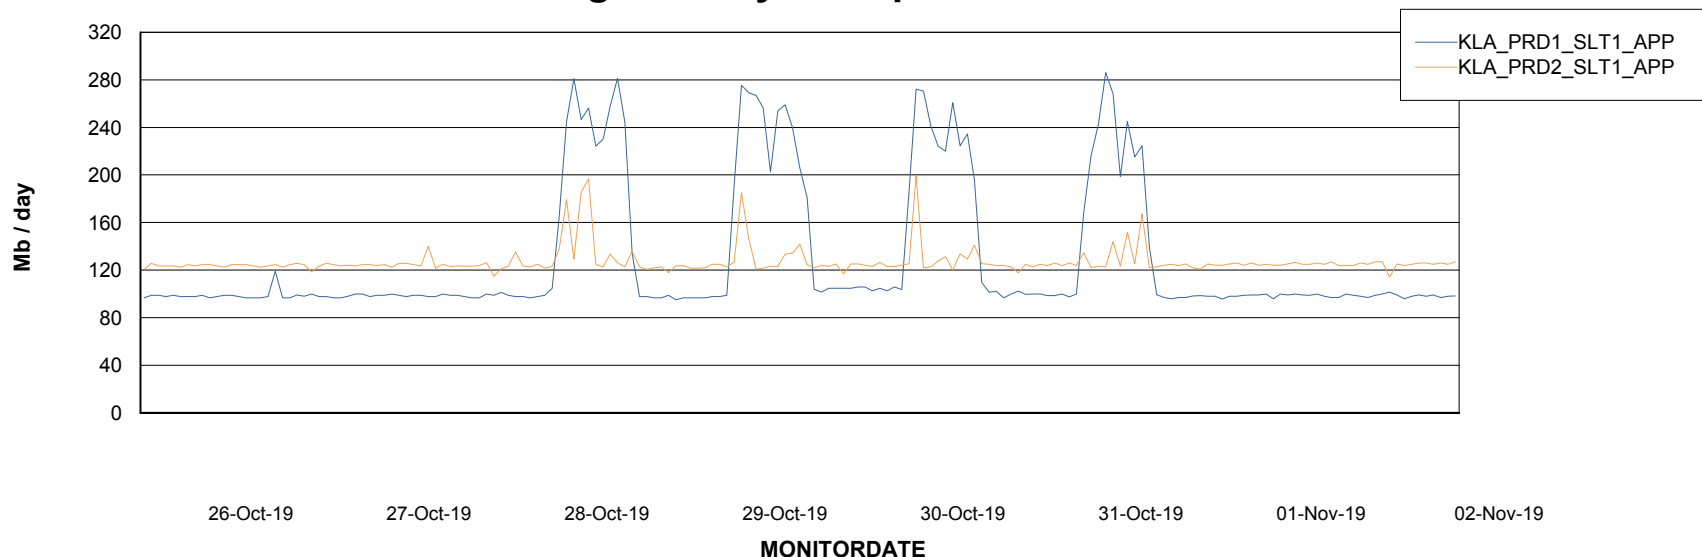

ABSSolute Application Server Services

Avg memory used per ABS Server Service