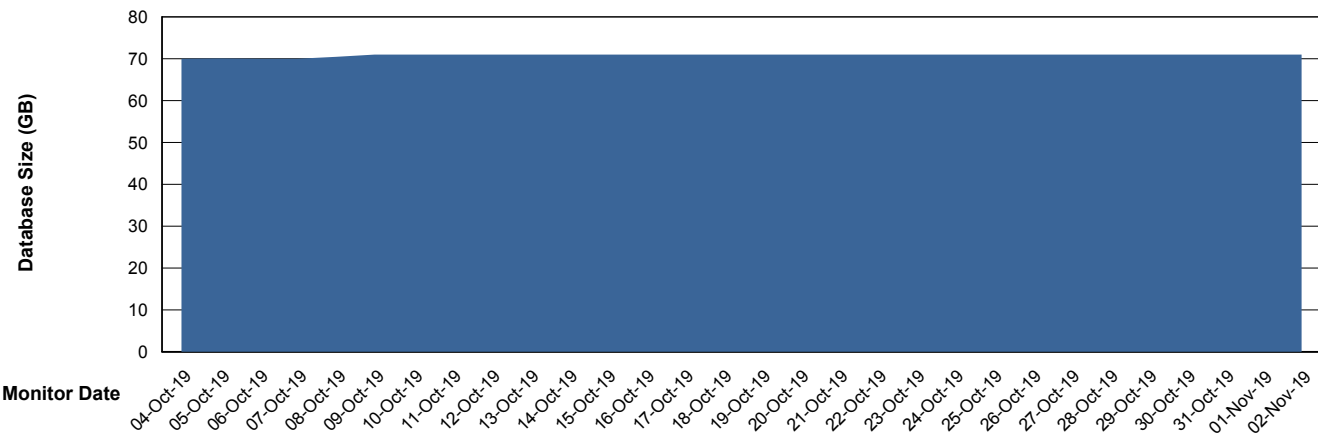

Database Performance KLADB_Standby

DB Processes Max 500
DB Sessions Max 772

Weekly SLA Customer Report

Customer KLA_Production
 Database ID 65

DATABASE SIZE KLADB_Production

Database growth over last month