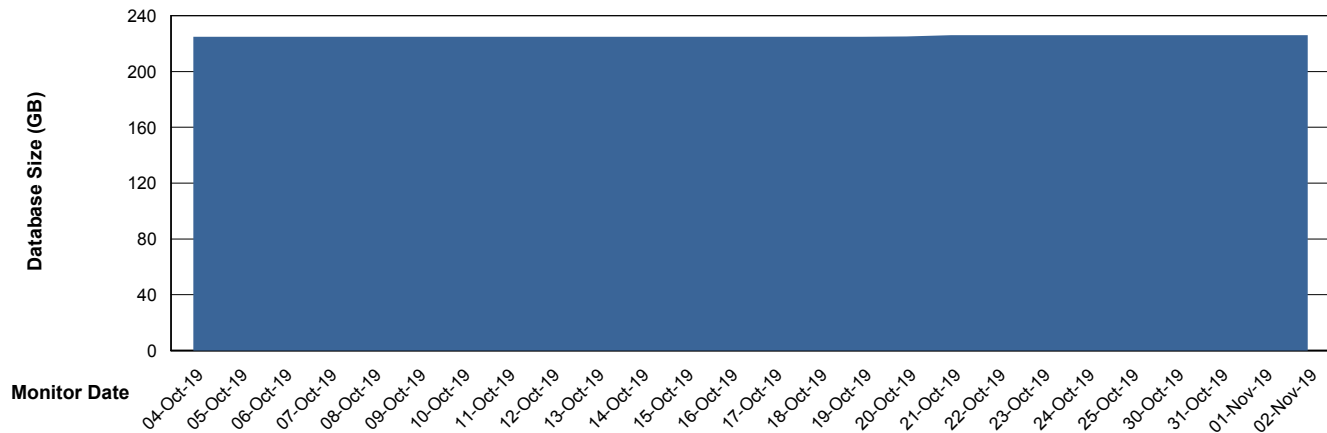

DATABASE SIZE FISDB_Production

Database growth over last month