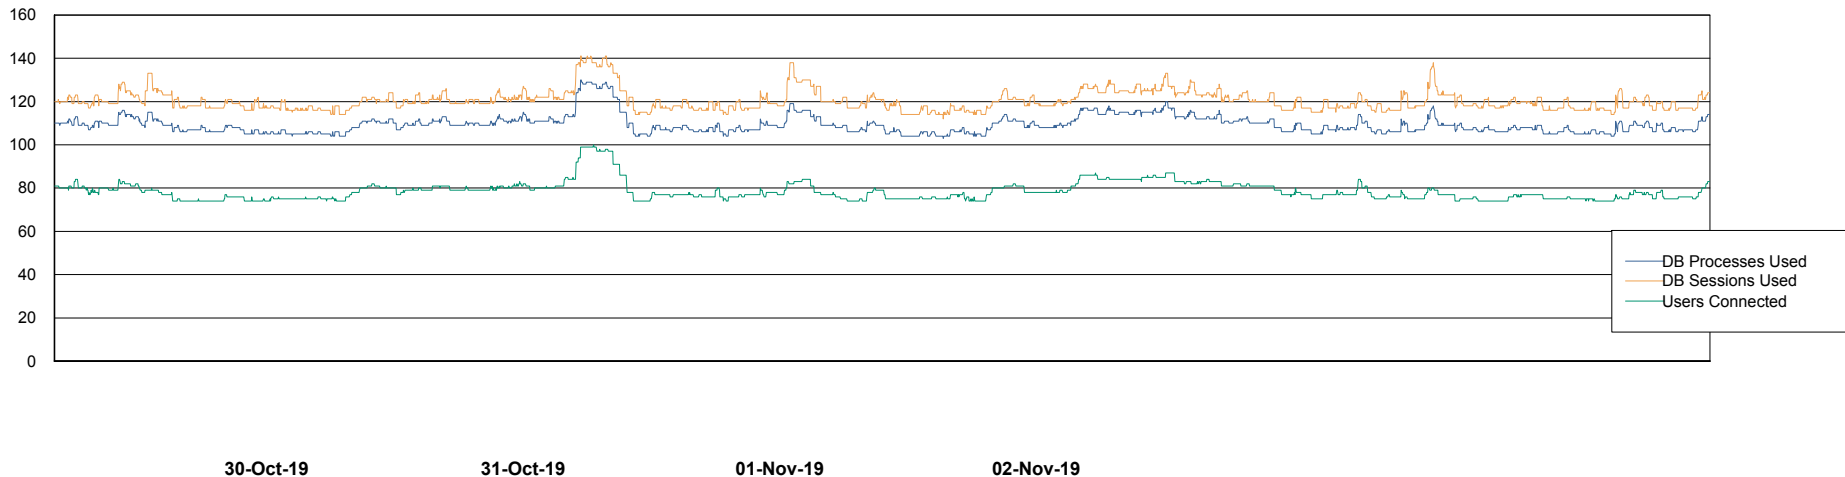

31-Oct-19

01-Nov-19

02-Nov-19

Weekly SLA Customer Report

Customer FIS_Production
Database ID 46

Database Performance FISDB_Production

DB Processes Max 150
DB Sessions Max 264

Weekly SLA Customer Report

Customer FIS_Production
Database ID 46

Database Performance FISDB_Standby

DB Processes Max 150
DB Sessions Max 264

Weekly SLA Customer Report

Customer FIS_Production
Database ID 46

DATABASE SIZE FISDB_PRD_BI