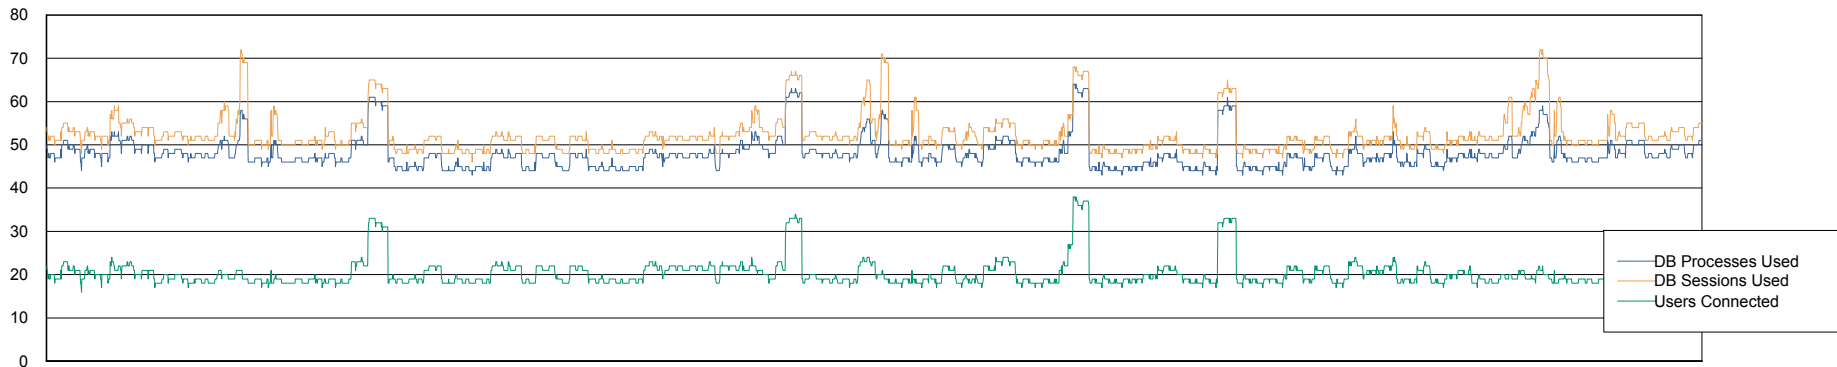

Database Performance FISDB_PRD_BI

30-Oct-19

31-Oct-19

01-Nov-19

02-Nov-19