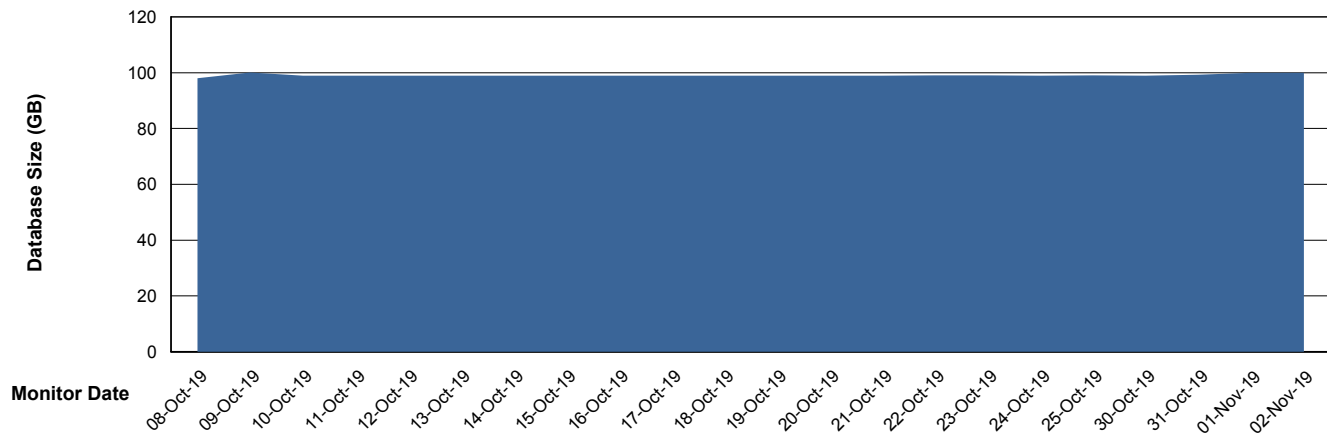

DATABASE SIZE FISDB_PRD_BI

Database growth over last month