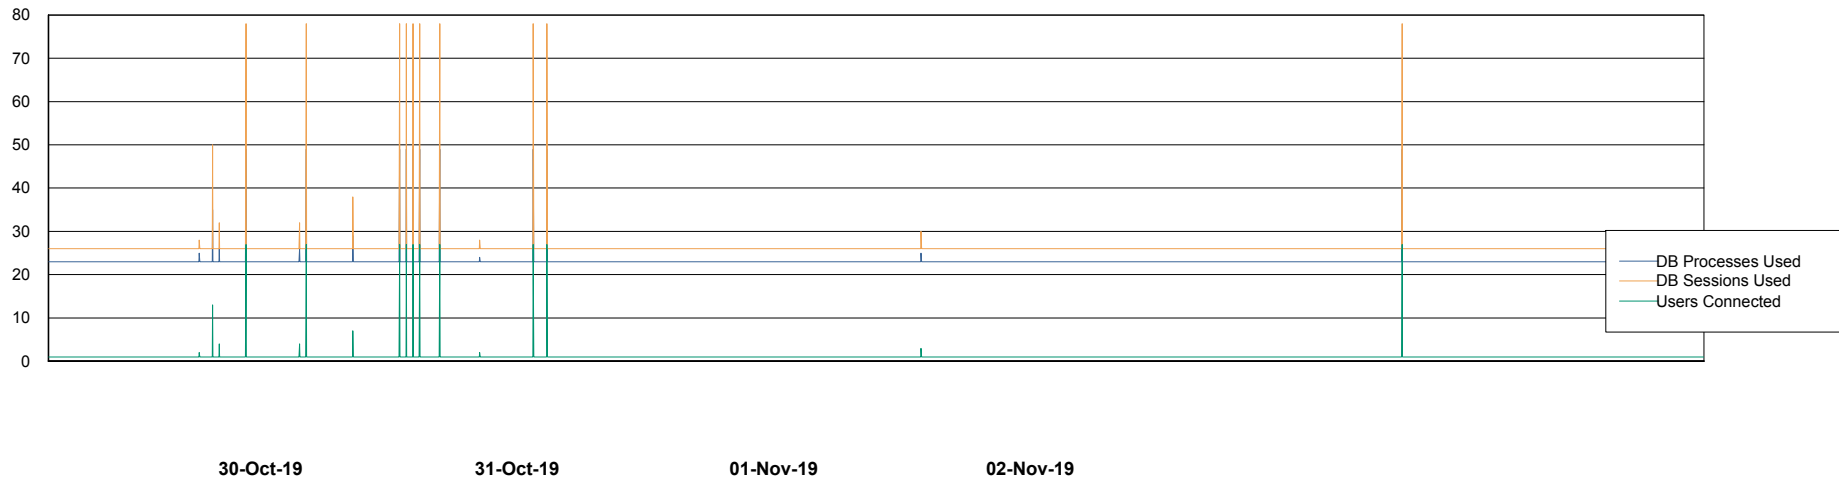

Customer FIS_Production
Database ID 46

Database Performance FISDB_Standby

DB Processes Max 150
DB Sessions Max 264

Weekly SLA Customer Report

Customer FIS_Production
Database ID 46

DATABASE SIZE FISDB_PRD_BI