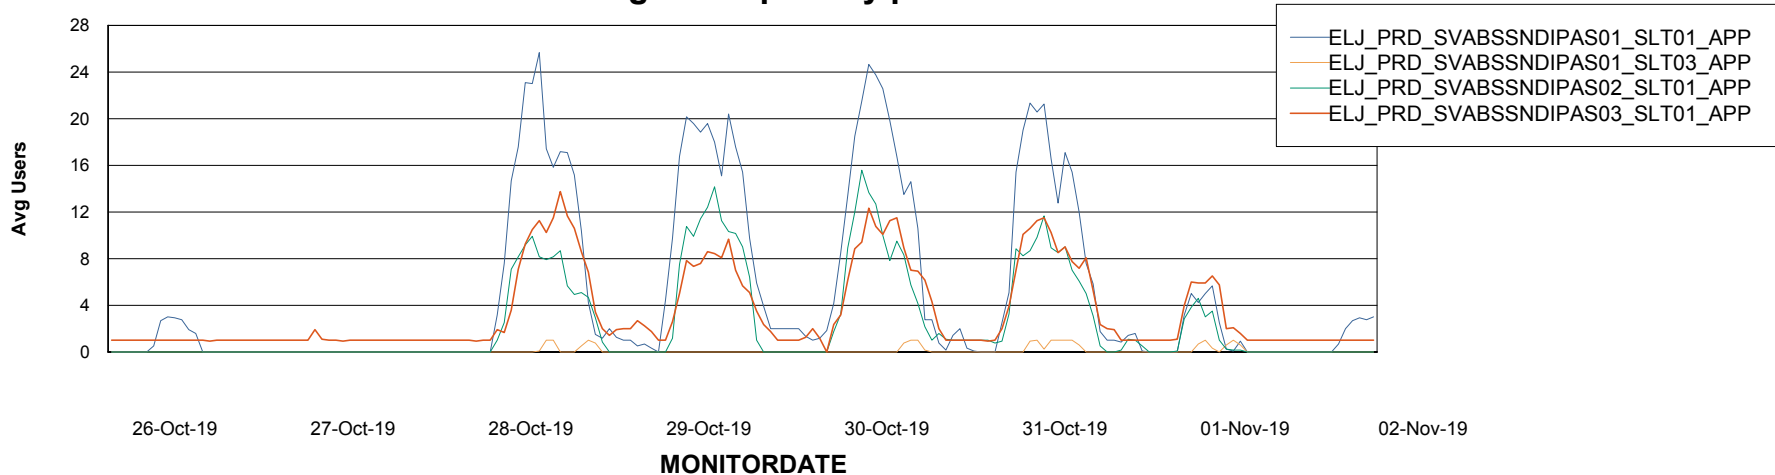

Avg users per day per ABS server