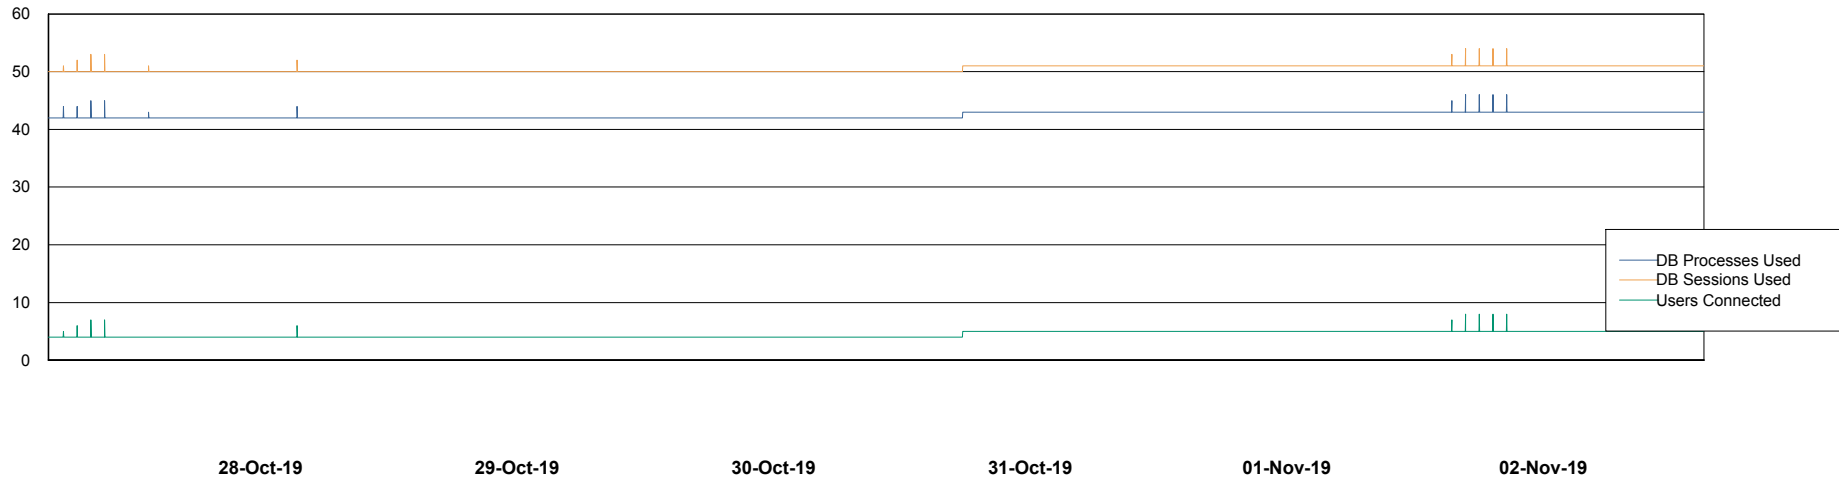

Database Performance ELJDB_Standby

DB Processes Max 600
DB Sessions Max 924