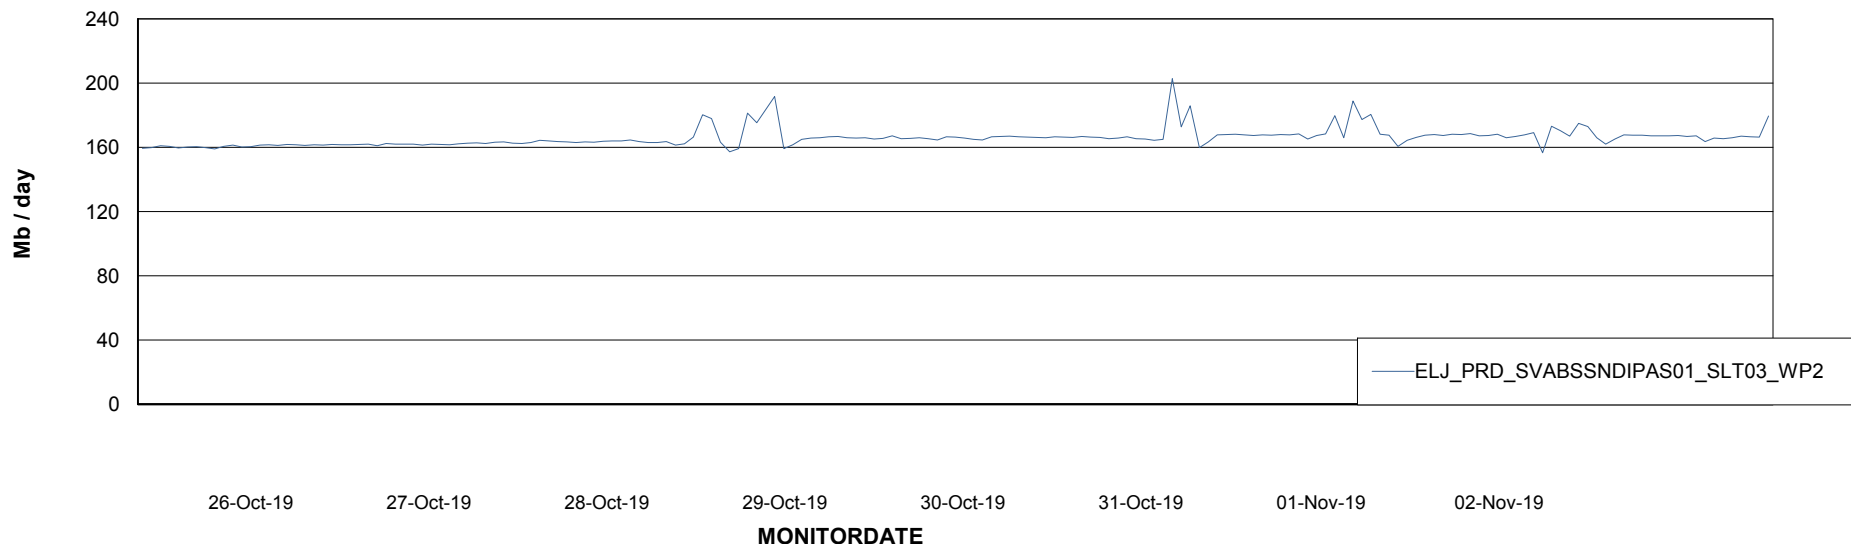

ABSolute Web Component Services

Avg memory used per ABS Web component