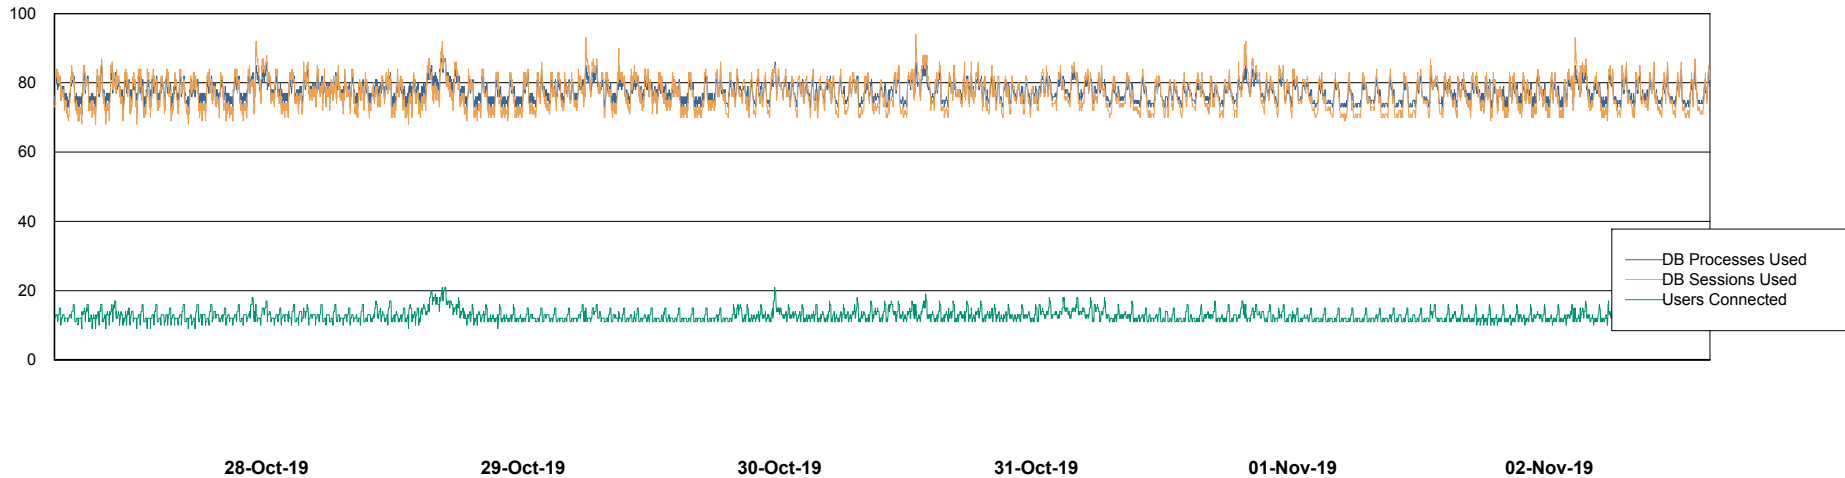

Database Performance ELJDB_PRD_BI

DB Processes Max 1,000
DB Sessions Max 1,524