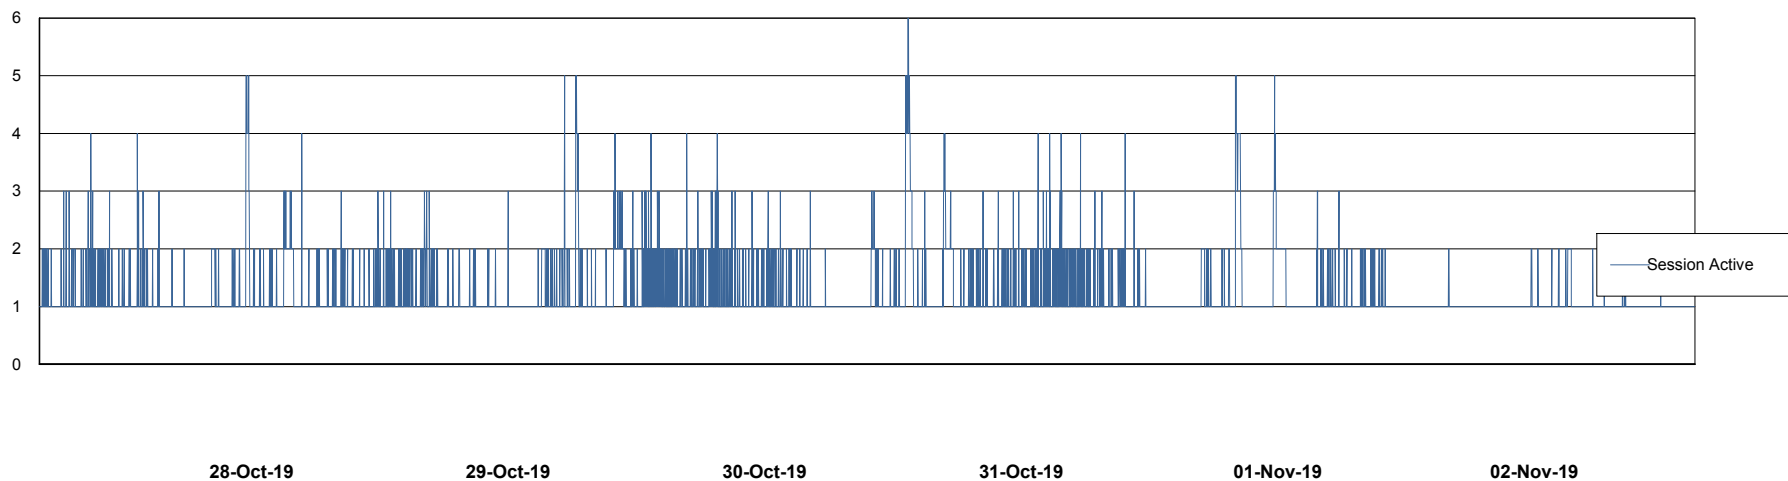

Database Performance ELJDB_Production

DB Processes Max 600
DB Sessions Max 924