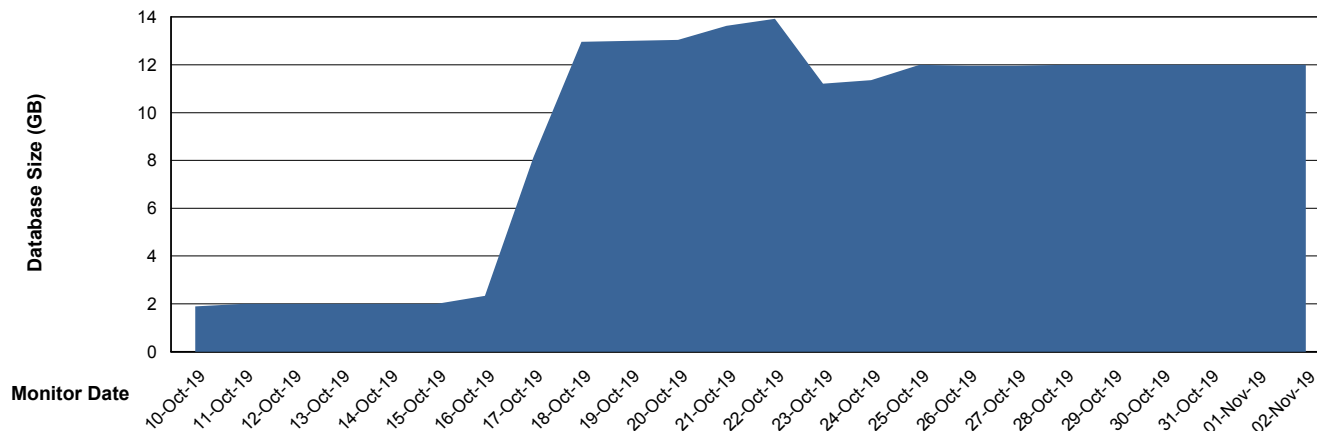

DATABASE SIZE ELJDB_PRD_BI

Database growth over last month