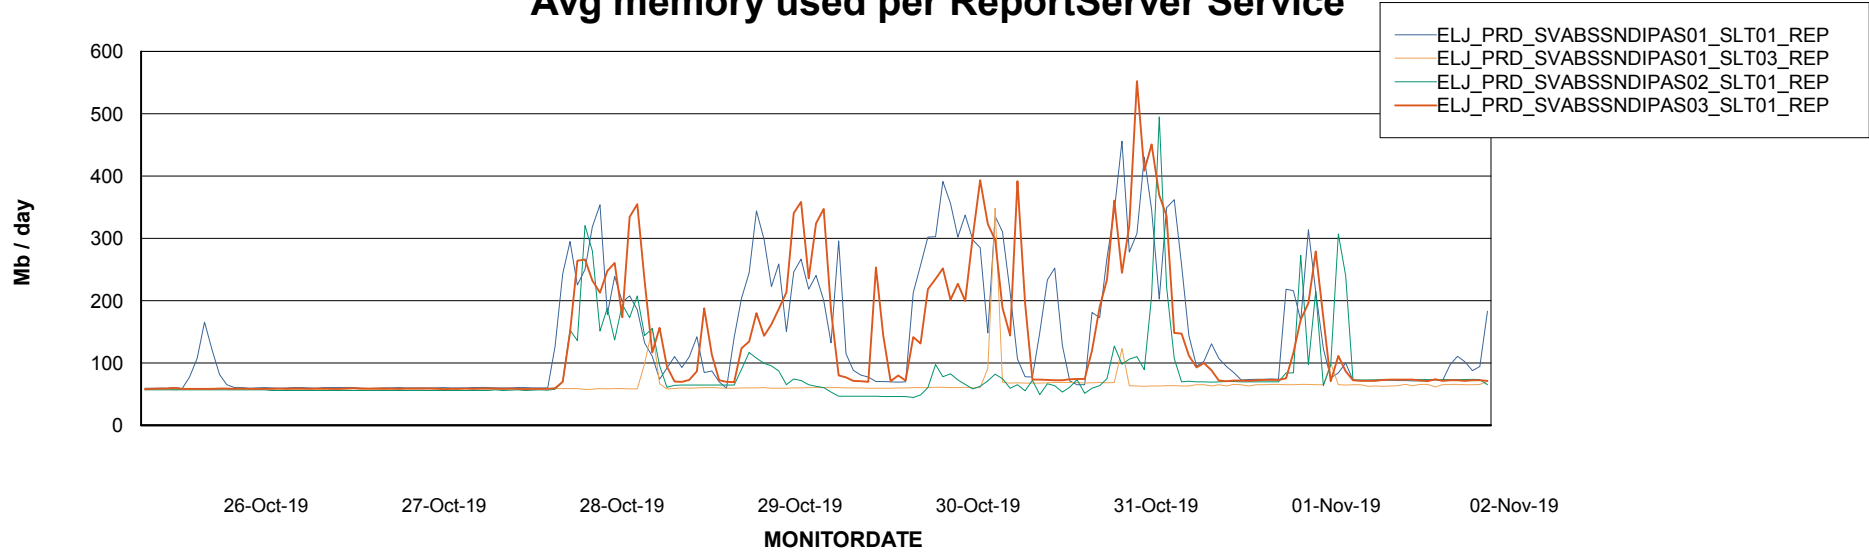

ABSSolute Application ReportServer Services

Avg memory used per ReportServer Service