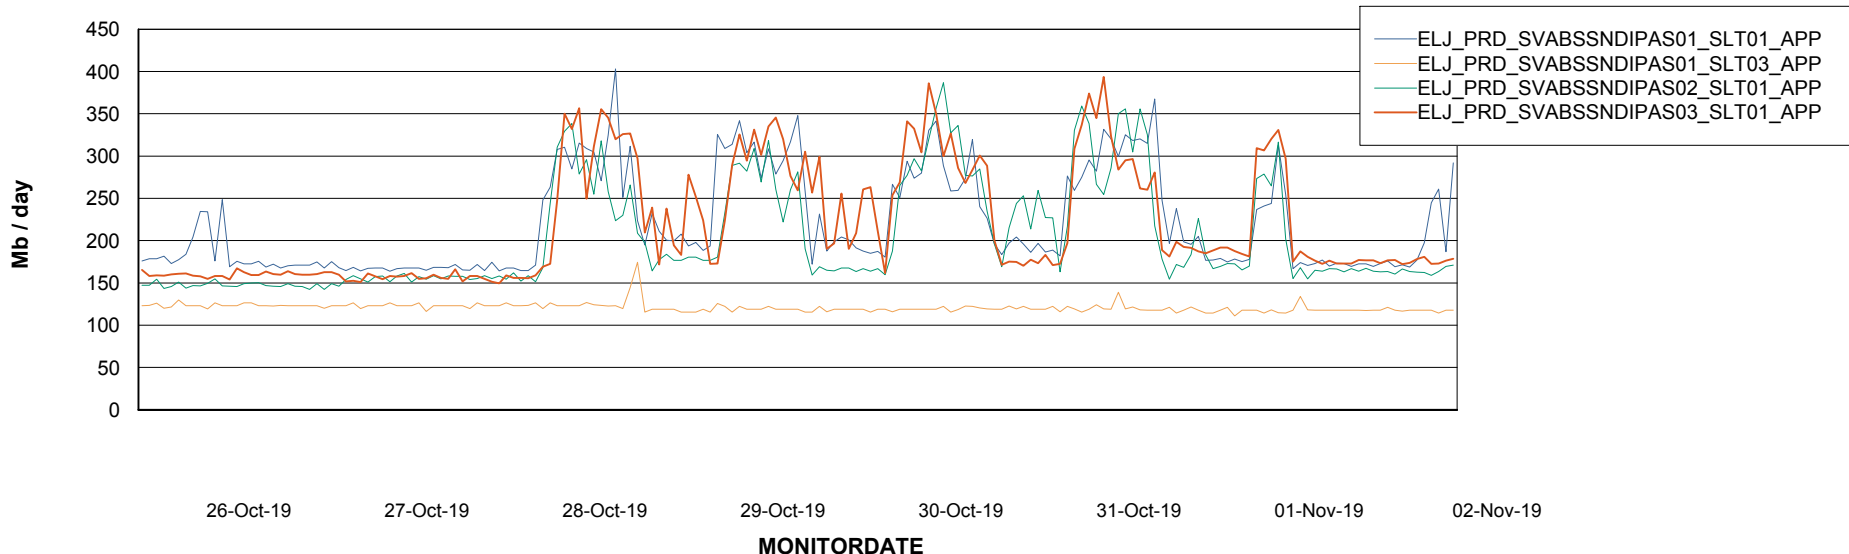

ABSSolute Application Server Services

Avg memory used per ABS Server Service