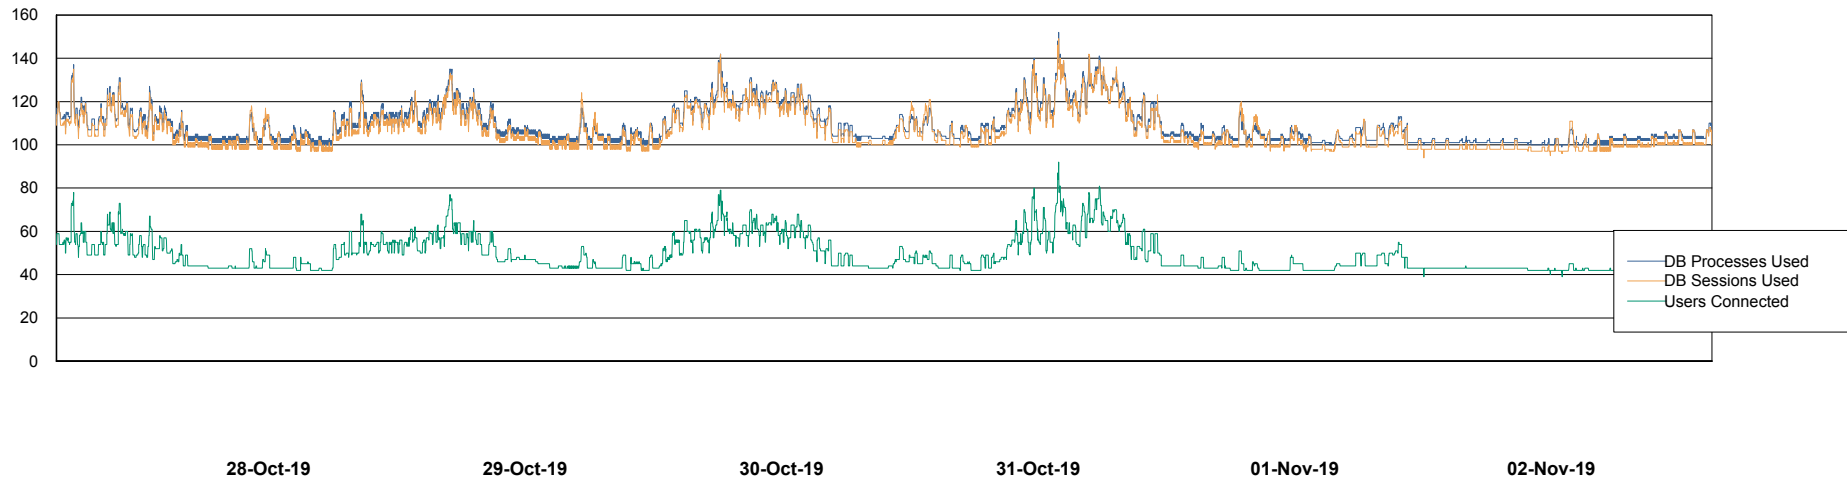

Database Performance ELJDB_Production

DB Processes Max 600
DB Sessions Max 924