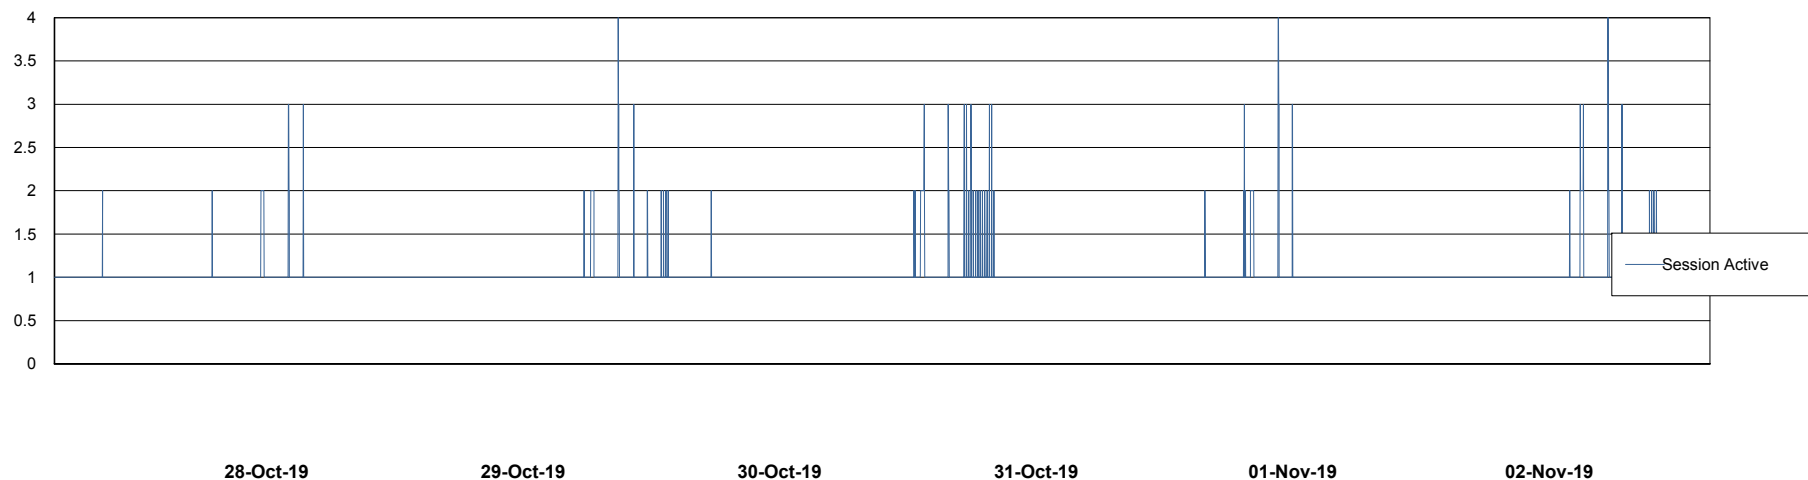

Database Performance ELJDB_PRD_BI

DB Processes Max 1,000
DB Sessions Max 1,524