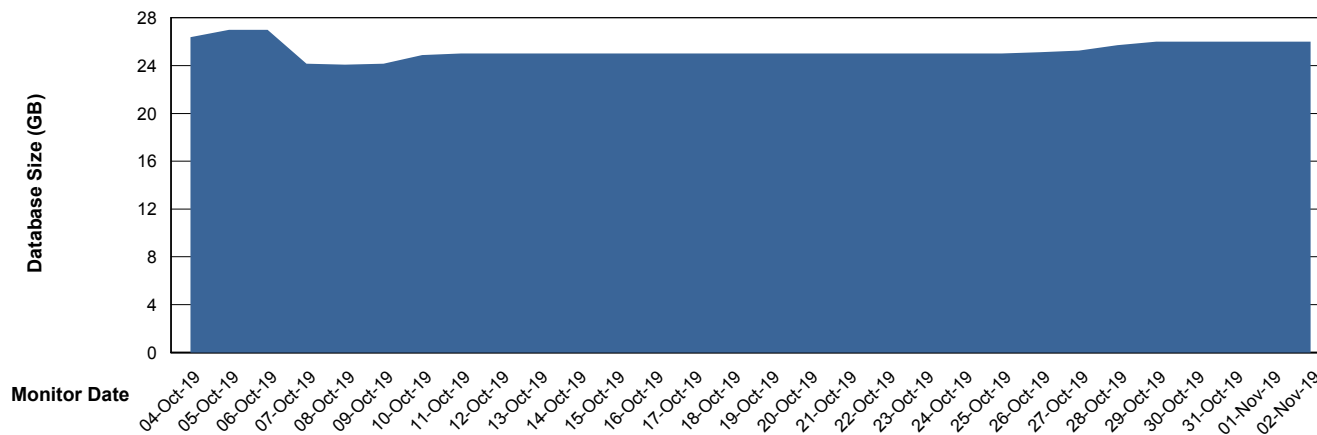

DATABASE SIZE ELJDB_Production

Database growth over last month