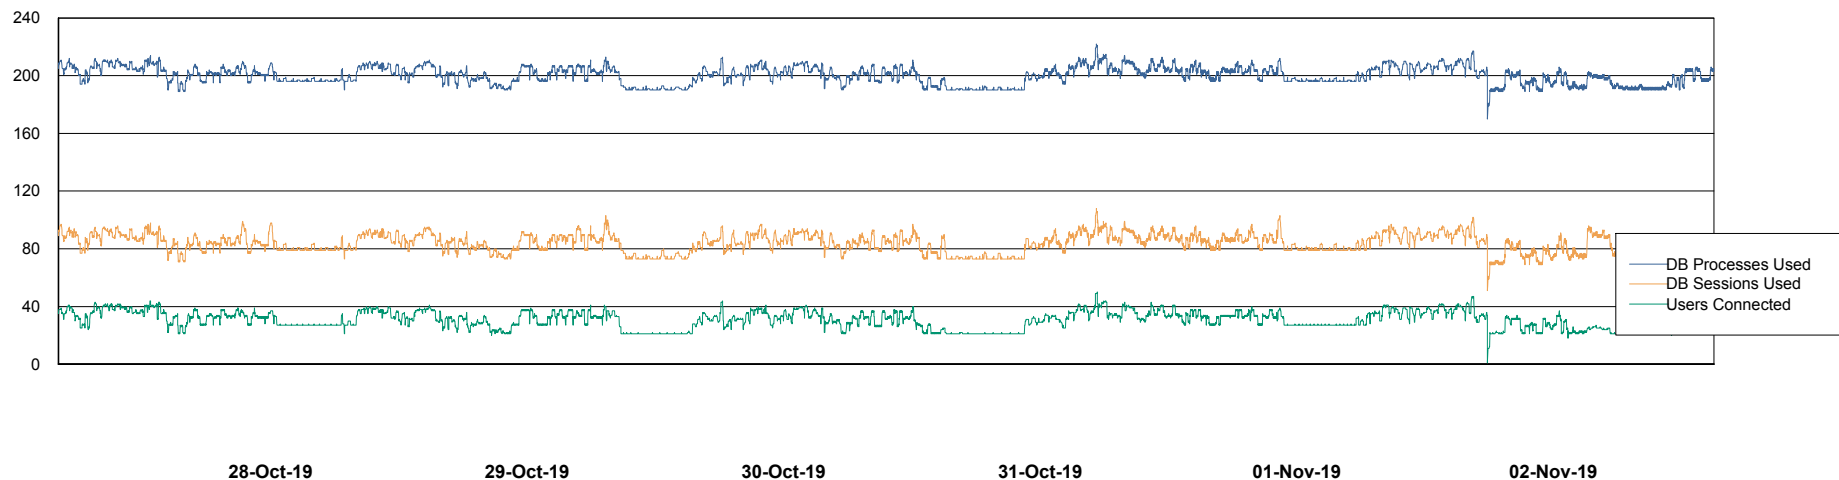

Weekly SLA Customer Report

Customer ECL Production
Database ID 77

Harddisk Usage ECL_PRD_ECL-ABS-WEB

	Free disk space on c: (%)	Total disk space on c: (Gb)
02-Nov-19	80	127
01-Nov-19	80	127
31-Oct-19	80	127
30-Oct-19	80	127
29-Oct-19	80	127
28-Oct-19	80	127
27-Oct-19	80	127

Weekly SLA Customer Report

Customer ECL Production
Database ID 77

Database Performance ECLDB_Production

Weekly SLA Customer Report

Customer ECL Production
Database ID 77

Database Performance ECLDB_Standby

Weekly SLA Customer Report