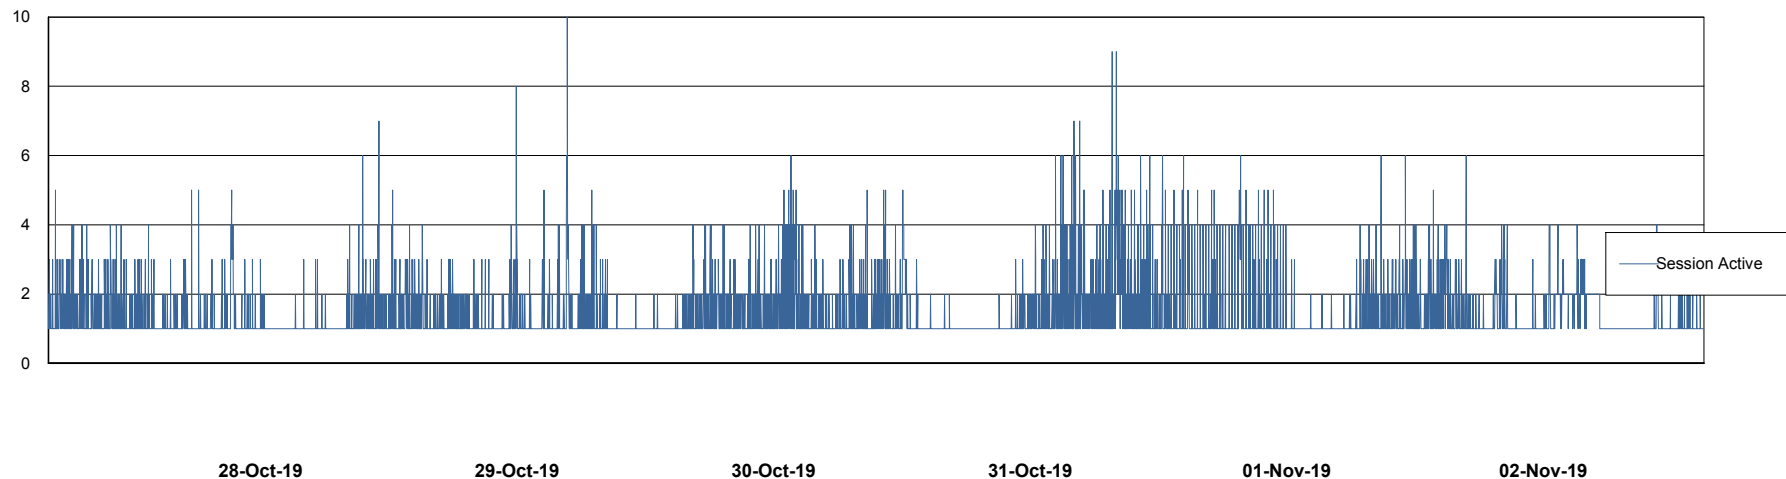

Database Performance ECLDB_Production