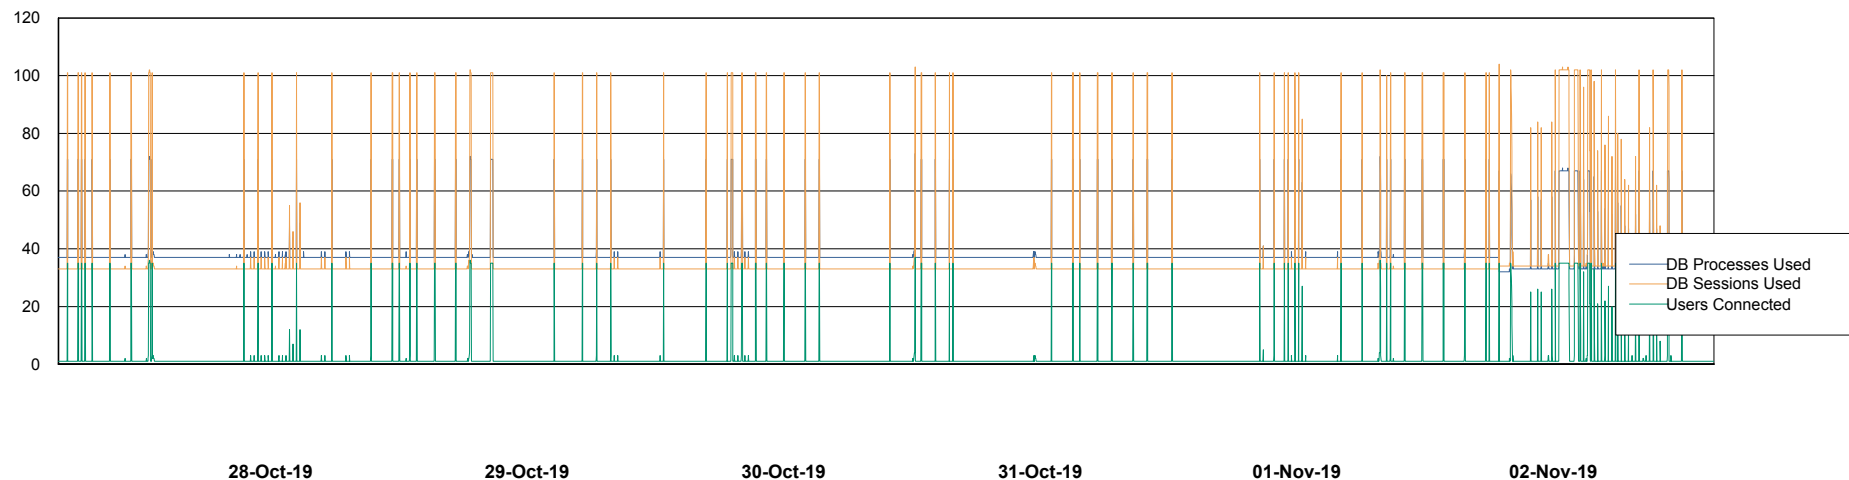

Weekly SLA Customer Report

Customer ECL Production
Database ID 77

Database Performance ECLDB_Production

Weekly SLA Customer Report

Customer ECL Production
Database ID 77

Database Performance ECLDB_Standby

Weekly SLA Customer Report