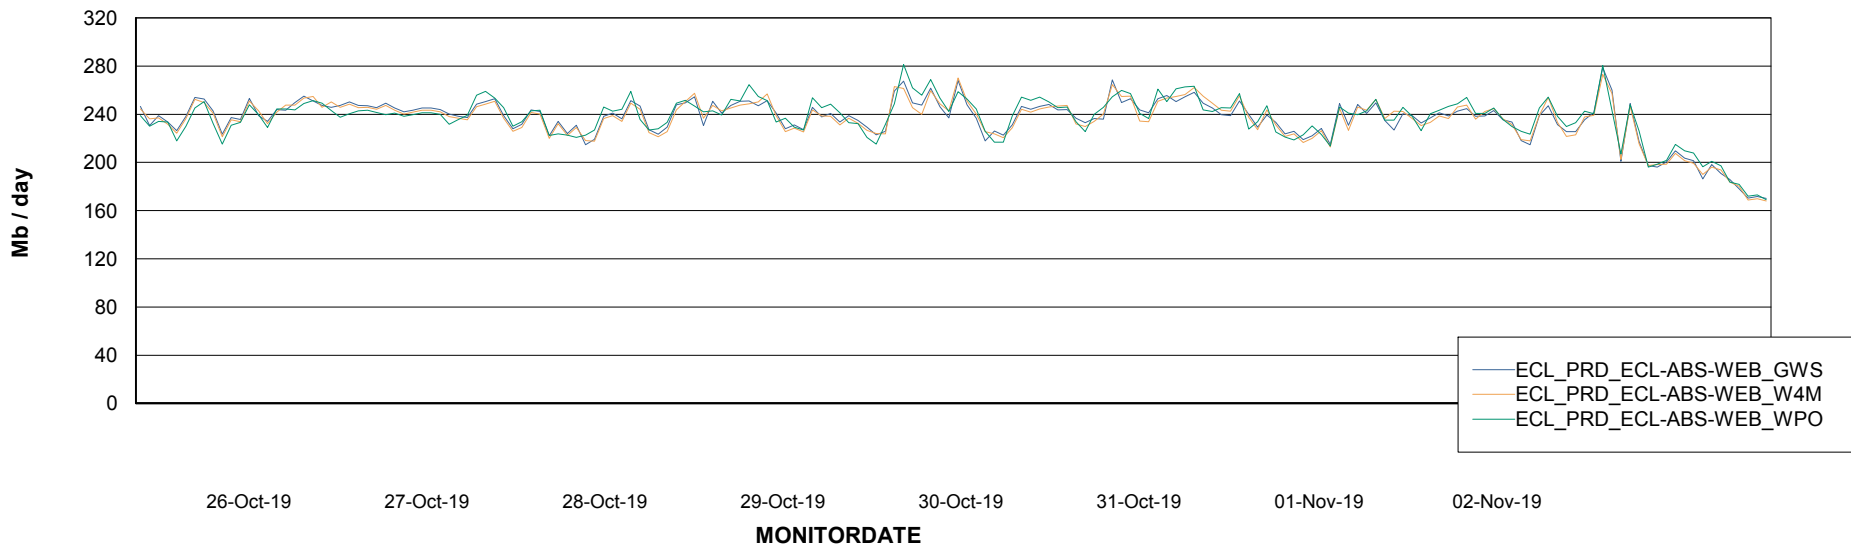

ABSSolute Web Component Services

Avg memory used per ABS Web component