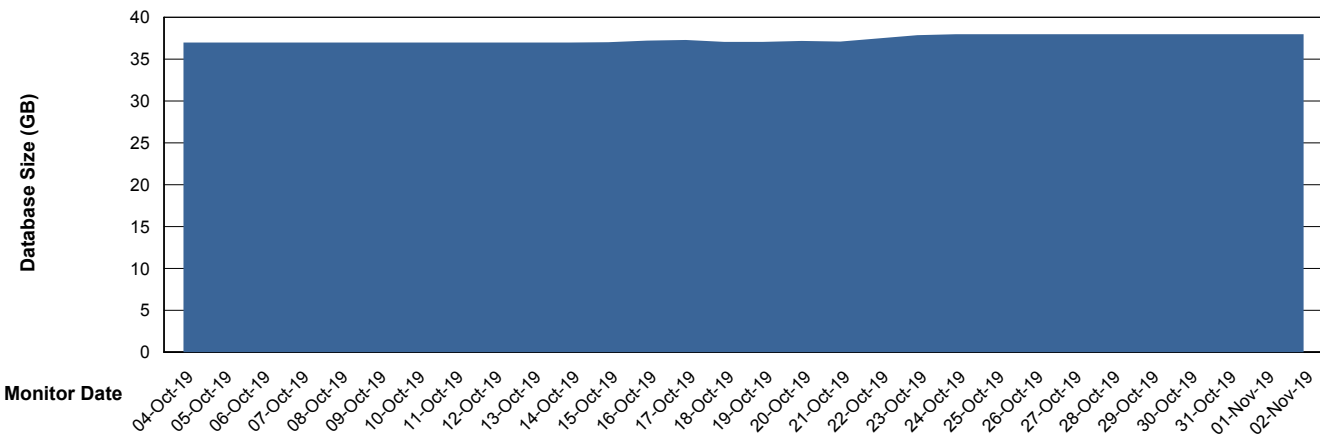

Weekly SLA Customer Report

Customer ECL Production
Database ID 77

Database Performance ECLDB_Production

Weekly SLA Customer Report

Customer ECL Production
Database ID 77

Database Performance ECLDB_Standby

Weekly SLA Customer Report

Customer ECL Production
 Database ID 77

DATABASE SIZE ECLDB_Production

Database growth over last month

Database Tablespace ECLDB_Production

Date	Tablespace Name	Filesize (Gb)	Usedsize (Gb)	Percentage free
02-Nov-19	ABSDATA	44	34	23
	INDX	8	1	88
01-Nov-19	ABSDATA	44	34	23
	INDX	8	1	88
31-Oct-19	ABSDATA	44	34	23
	INDX	8	1	88
30-Oct-19	ABSDATA	44	34	23
	INDX	8	1	88
29-Oct-19	ABSDATA	44	34	23
	INDX	8	1	88
28-Oct-19	ABSDATA	40	34	15
	INDX	8	1	88
27-Oct-19	ABSDATA	40	34	15
	INDX	8	1	88