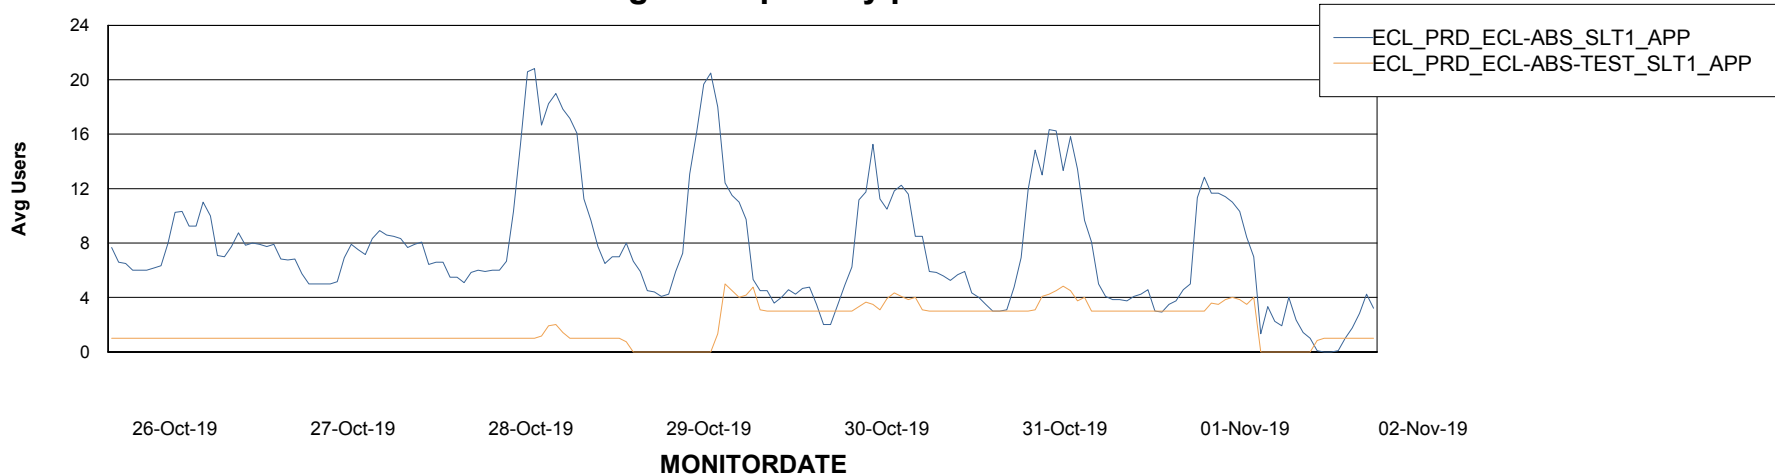

Avg users per day per ABS server