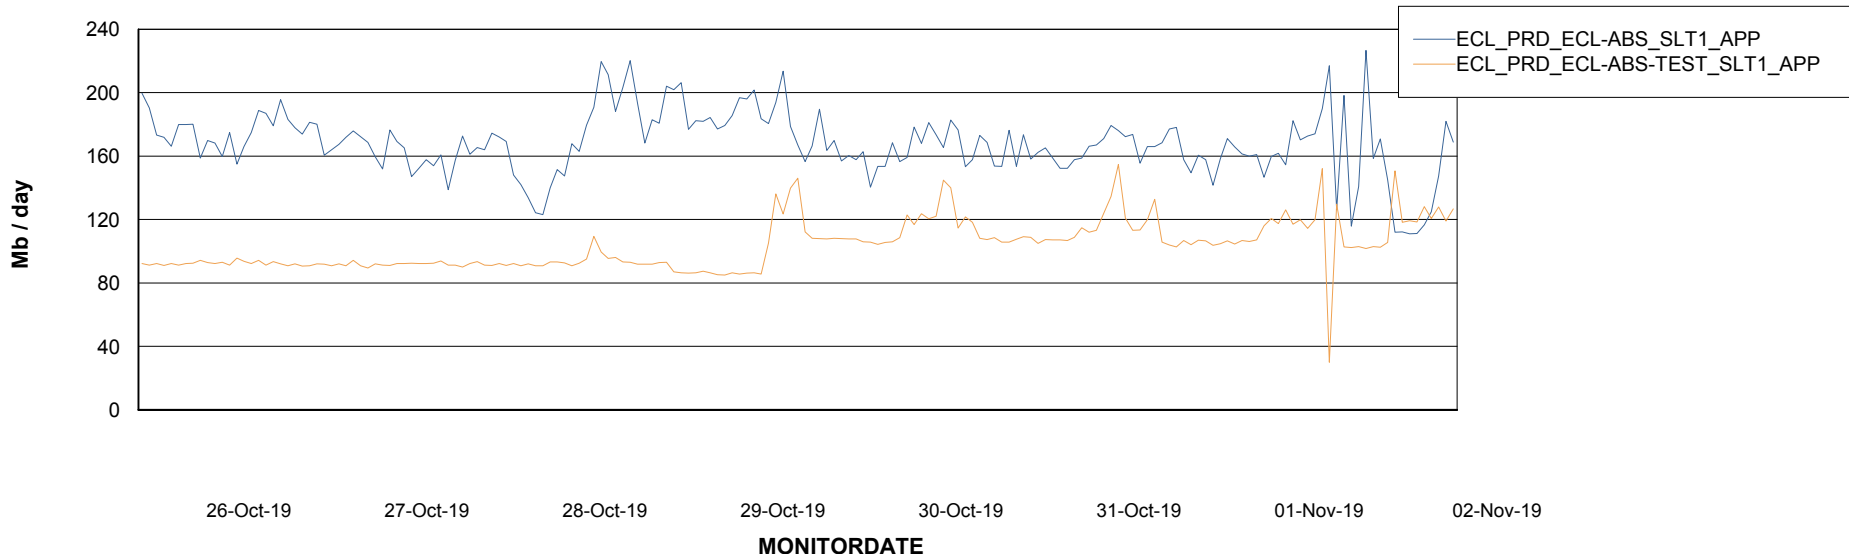

ABSSolute Application Server Services

Avg memory used per ABS Server Service