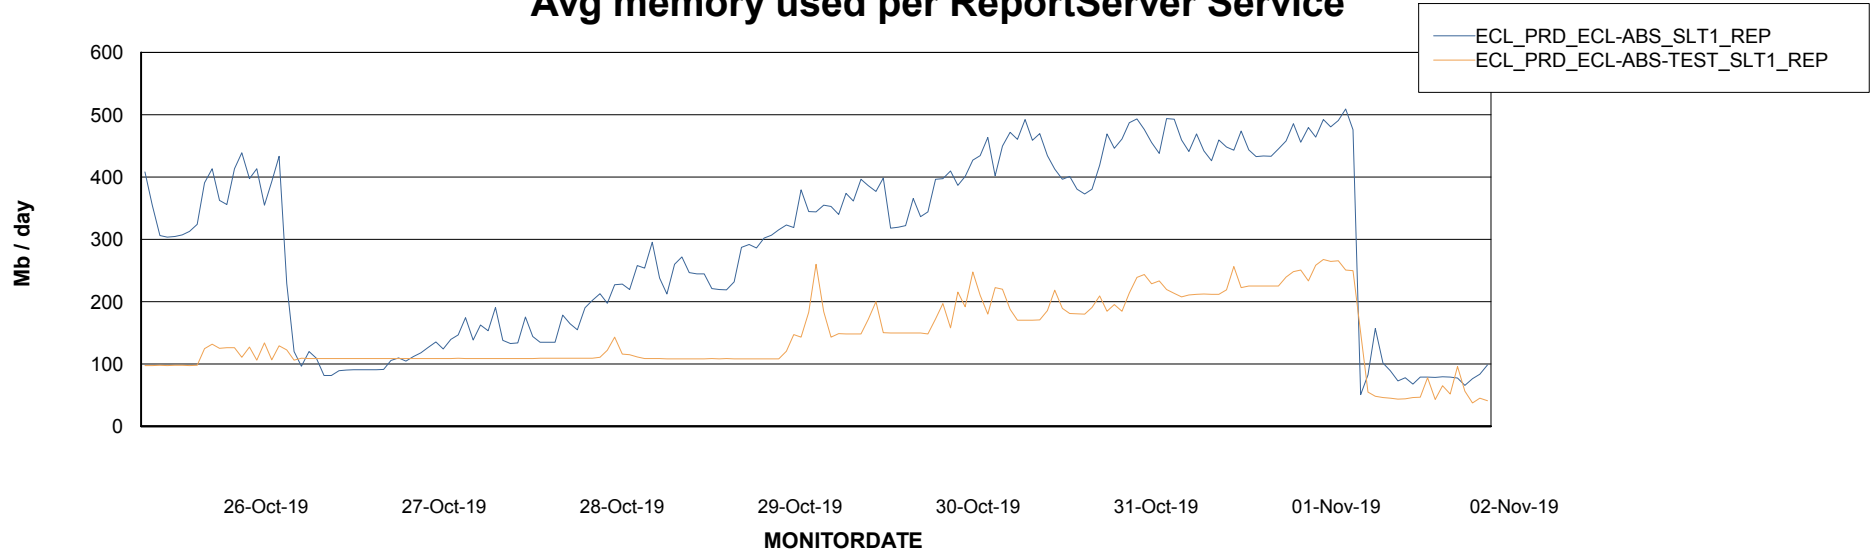

Avg memory used per ABS Server Service

Avg users per day per ABS server

Weekly SLA Customer Report

Customer ECL Production
Database ID 77

ABSSolute Application ReportServer Services

Avg memory used per ReportServer Service