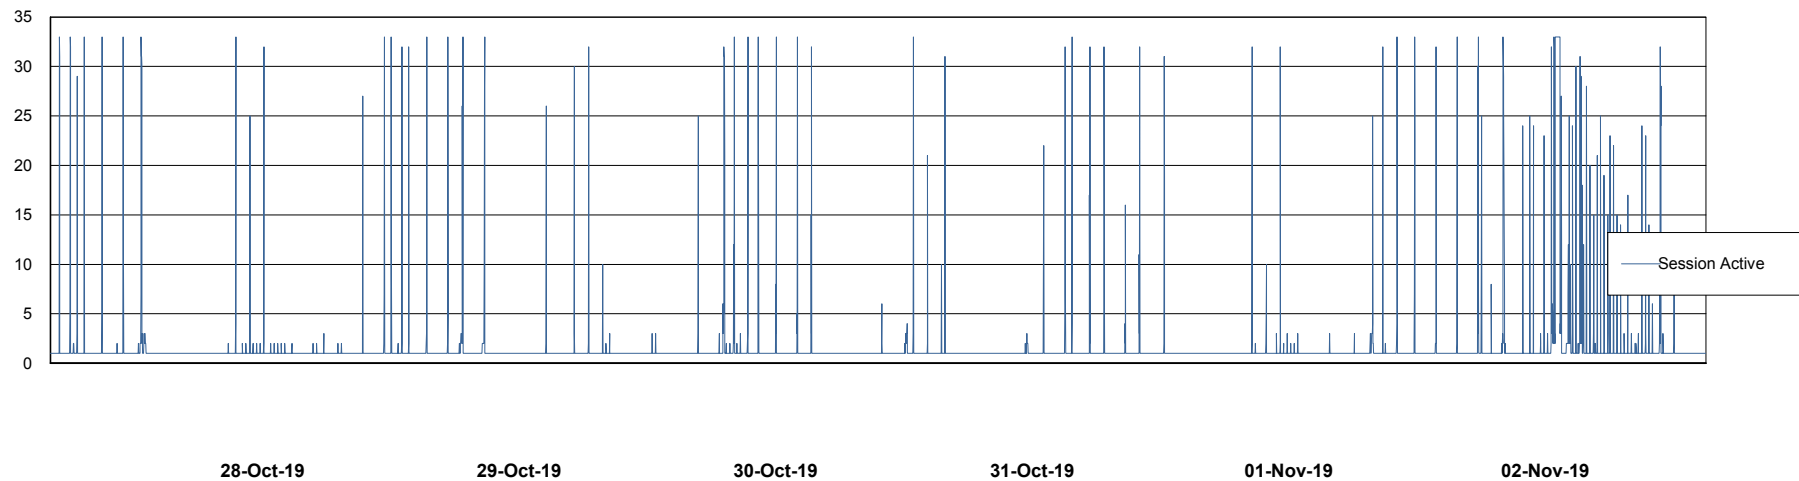

Weekly SLA Customer Report

Customer ECL Production
Database ID 77

Database Performance ECLDB_Production

Weekly SLA Customer Report

Customer ECL Production
Database ID 77

Database Performance ECLDB_Standby

Weekly SLA Customer Report