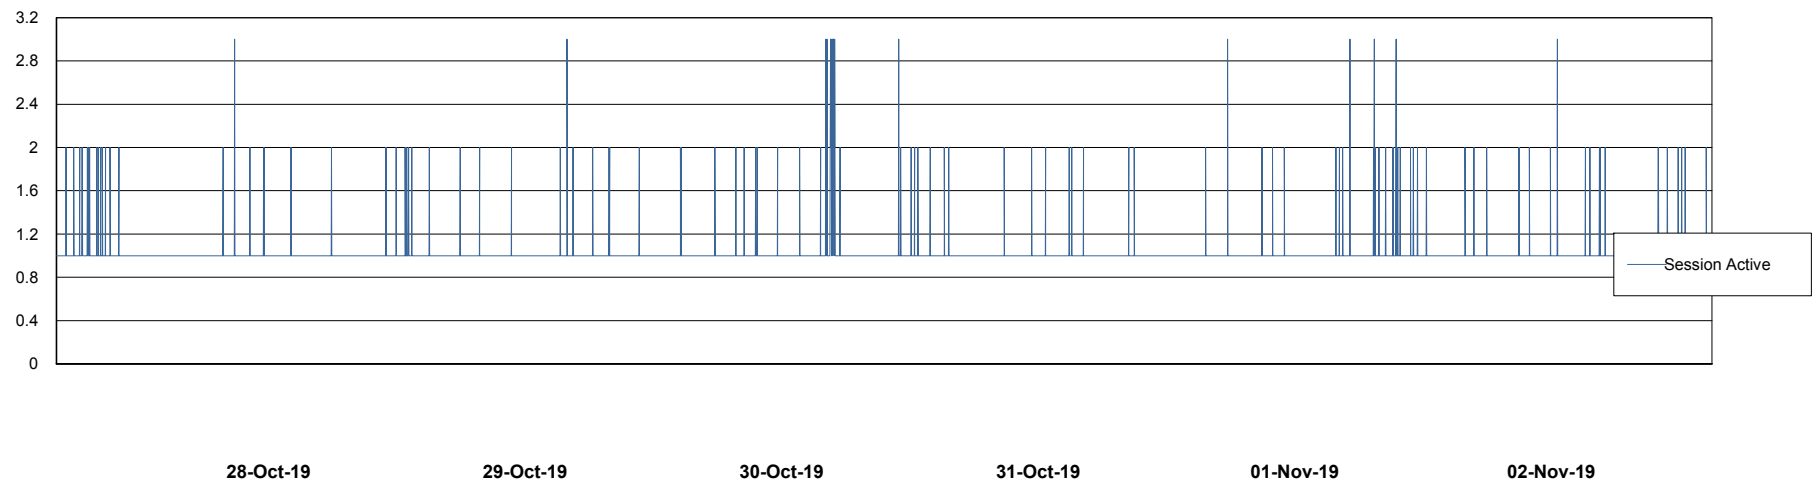

Database Performance CIWDB_Production

DB Processes Max 300
DB Sessions Max 472