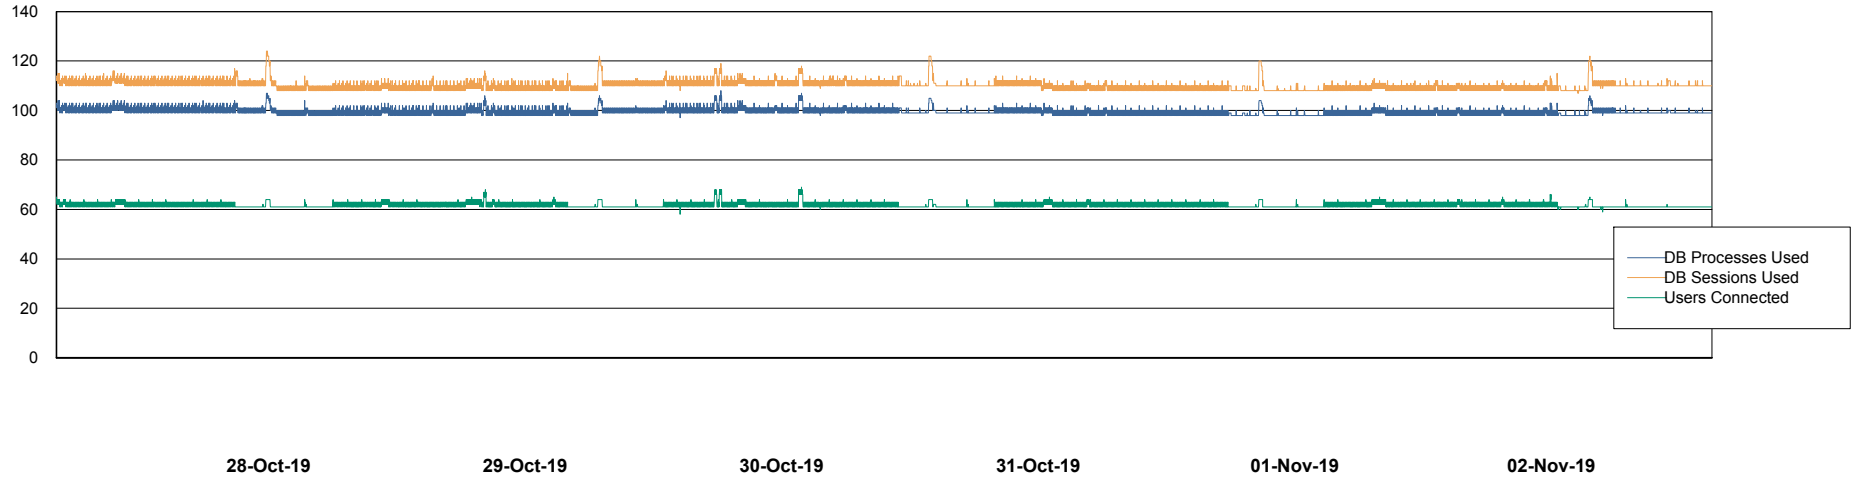

Harddisk Usage CIW_PRD_ORACLE2

	Free disk space on c: (%)	Total disk space on c: (Gb)	Free disk space on d: (%)	Total disk space on d: (Gb)	Free disk space on e: (%)	Total disk space on e: (Gb)
02-Nov-19	95	701	73	700	100	830
01-Nov-19	95	701	72	700	100	830
31-Oct-19	95	701	72	700	100	830
30-Oct-19	95	701	72	700	100	830
29-Oct-19	95	701	73	700	100	830
28-Oct-19	95	701	73	700	100	830
27-Oct-19	95	701	73	700	100	830

Weekly SLA Customer Report

Customer CIW Production
Database ID 45

Database Performance CIWDB_Production

DB Processes Max 300
DB Sessions Max 472

Weekly SLA Customer Report

Customer CIW Production
Database ID 45