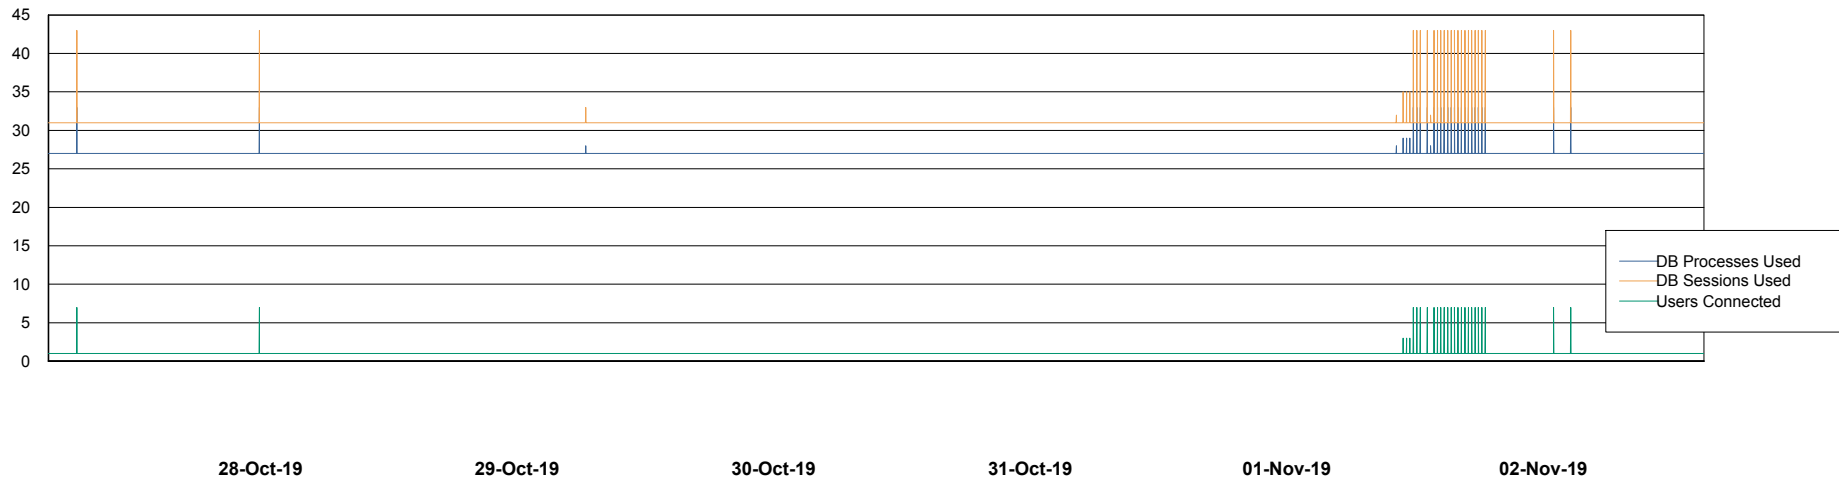

Weekly SLA Customer Report

Customer CIW Production
Database ID 45

Database Performance CIWDB_Production

DB Processes Max 300
DB Sessions Max 472

Weekly SLA Customer Report

Customer CIW Production
Database ID 45

Database Performance CIWDB_Standby

DB Processes Max 300
DB Sessions Max 472

Weekly SLA Customer Report

Customer CIW Production
 Database ID 45

DATABASE SIZE CIWDB_Production

Database growth over last month