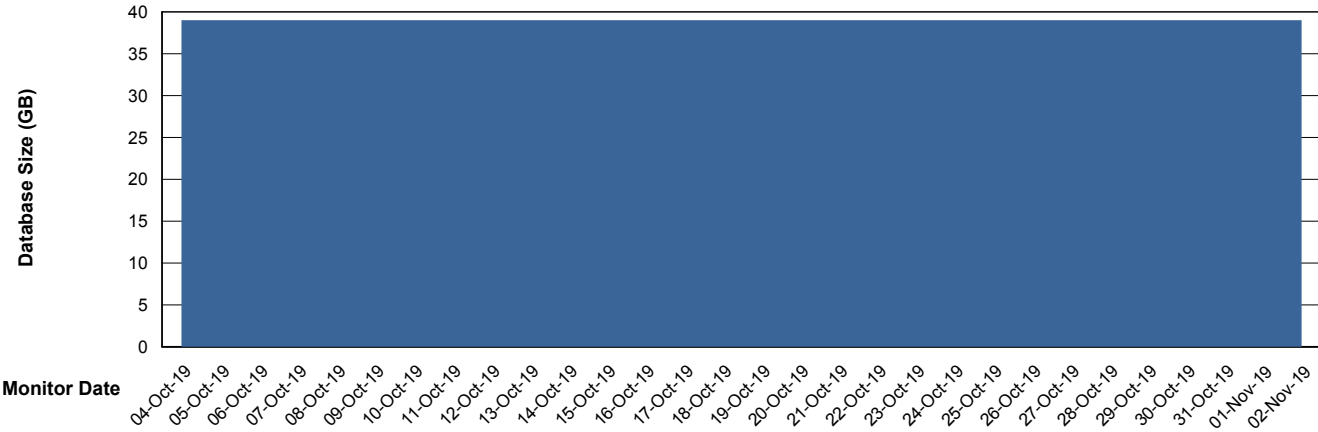

Weekly SLA Customer Report

Customer CIW Production
Database ID 45

Database Performance CIWDB_Production

DB Processes Max 300
DB Sessions Max 472

Weekly SLA Customer Report

Customer CIW Production
Database ID 45

Database Performance CIWDB_Standby

DB Processes Max 300
DB Sessions Max 472

Weekly SLA Customer Report

Customer CIW Production
 Database ID 45

DATABASE SIZE CIWDB_Production

Database growth over last month

Database Tablespace CIWDB_Production

Date	Tablespace Name	Filesize (Gb)	Usedsize (Gb)	Percentage free
02-Nov-19	ABSDATA	44	34	23
	INDX	5	4	20
01-Nov-19	ABSDATA	44	34	23
	INDX	5	4	20
31-Oct-19	ABSDATA	44	34	23
	INDX	5	4	20
30-Oct-19	ABSDATA	44	34	23
	INDX	5	4	20
29-Oct-19	ABSDATA	44	34	23
	INDX	5	4	20
28-Oct-19	ABSDATA	44	34	23
	INDX	5	4	20
27-Oct-19	ABSDATA	44	34	23
	INDX	5	4	20