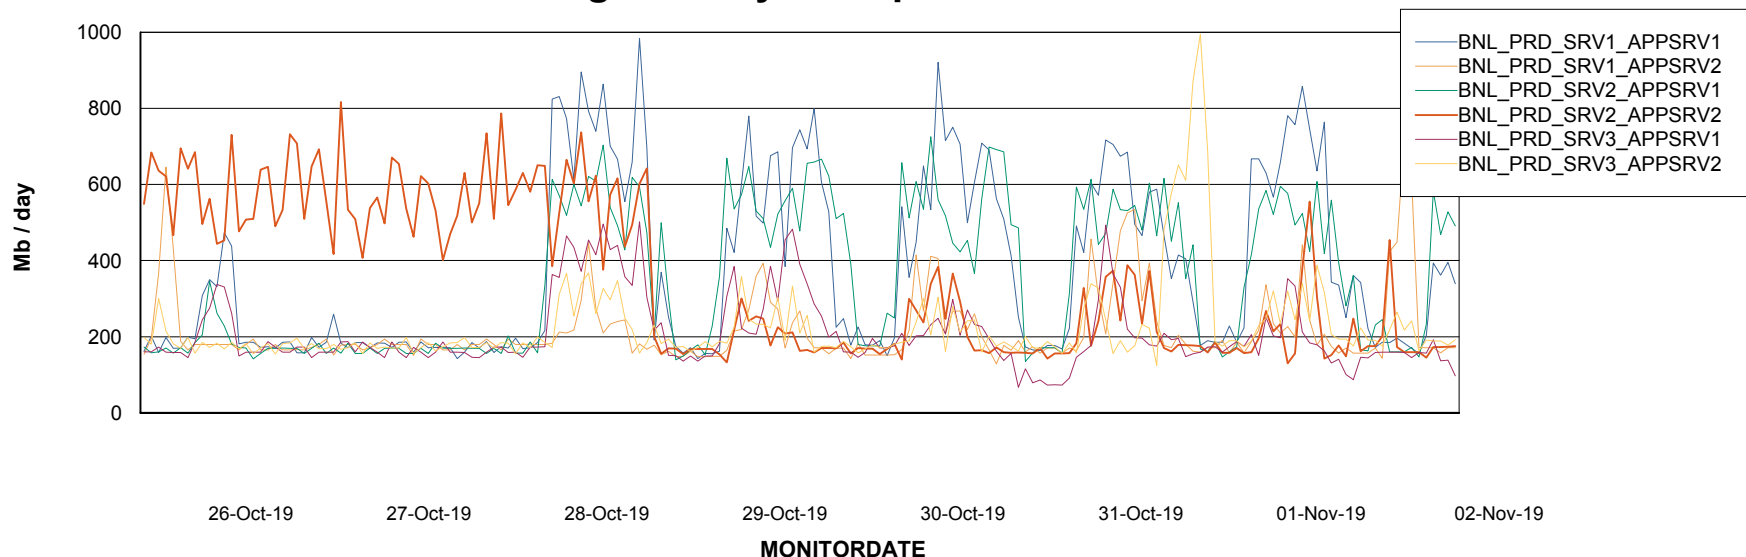

Standby Database Health BNL_Production

Recovery lag for last 7 days

Weekly SLA Customer Report

Customer BNL_Production
Database ID 83

ABSSolute Application Server Services

Avg memory used per ABS Server Service