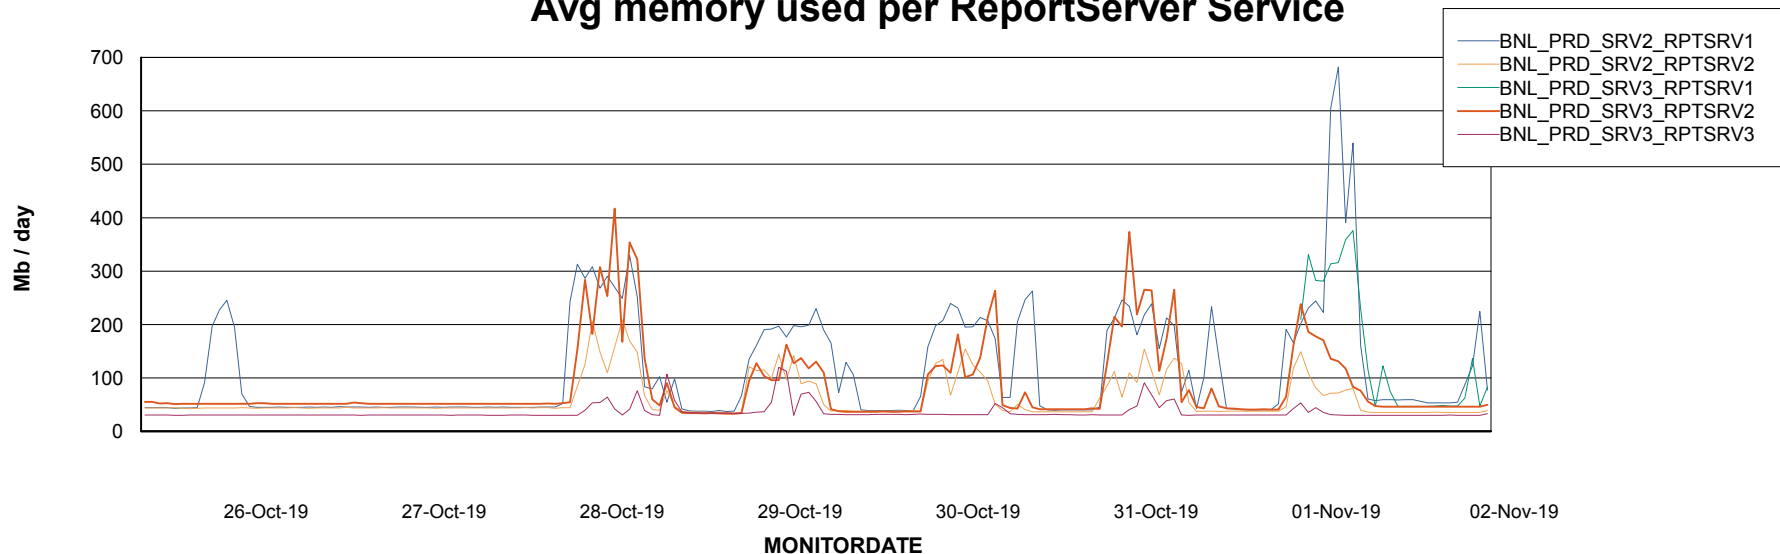

Avg users per day per ABS server

Weekly SLA Customer Report

Customer BNL_Production
Database ID 83

ABSSolute Web Component Services

Avg memory used per ReportServer Service

Disaster per ABS component