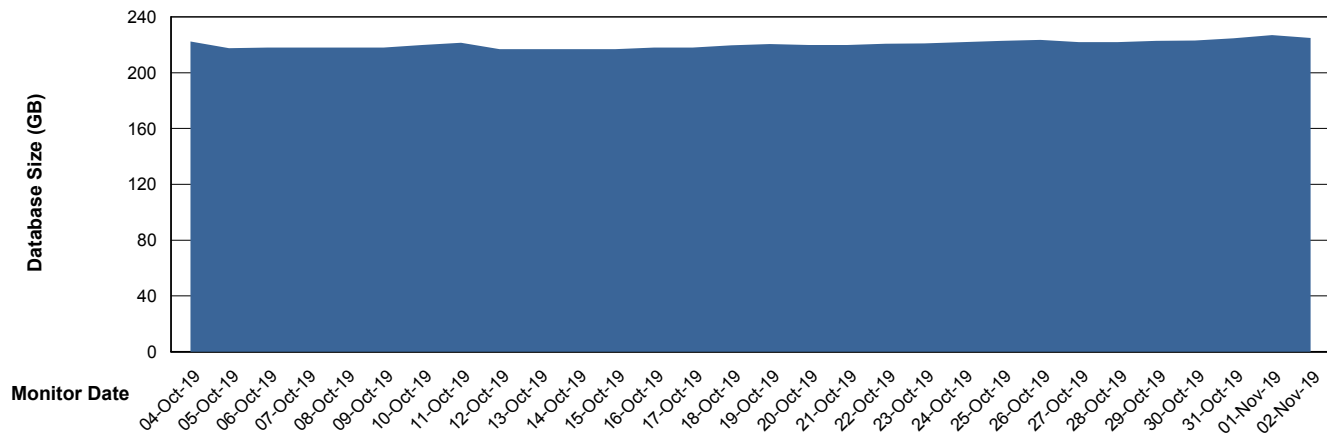

Database Performance BNLDB_FUT_Standby

DB Processes Max 1,000
DB Sessions Max 1,528

Weekly SLA Customer Report

Customer BNL_Production
Database ID 83

Database Performance BNLDB_Production

DB Processes Max 700
DB Sessions Max 1,072

Weekly SLA Customer Report

Customer BNL_Production
 Database ID 83

DATABASE SIZE BNLDB_FUT_FutureLive

Database growth over last month

DATABASE SIZE BNLDB_Production

Database growth over last month

Weekly SLA Customer Report