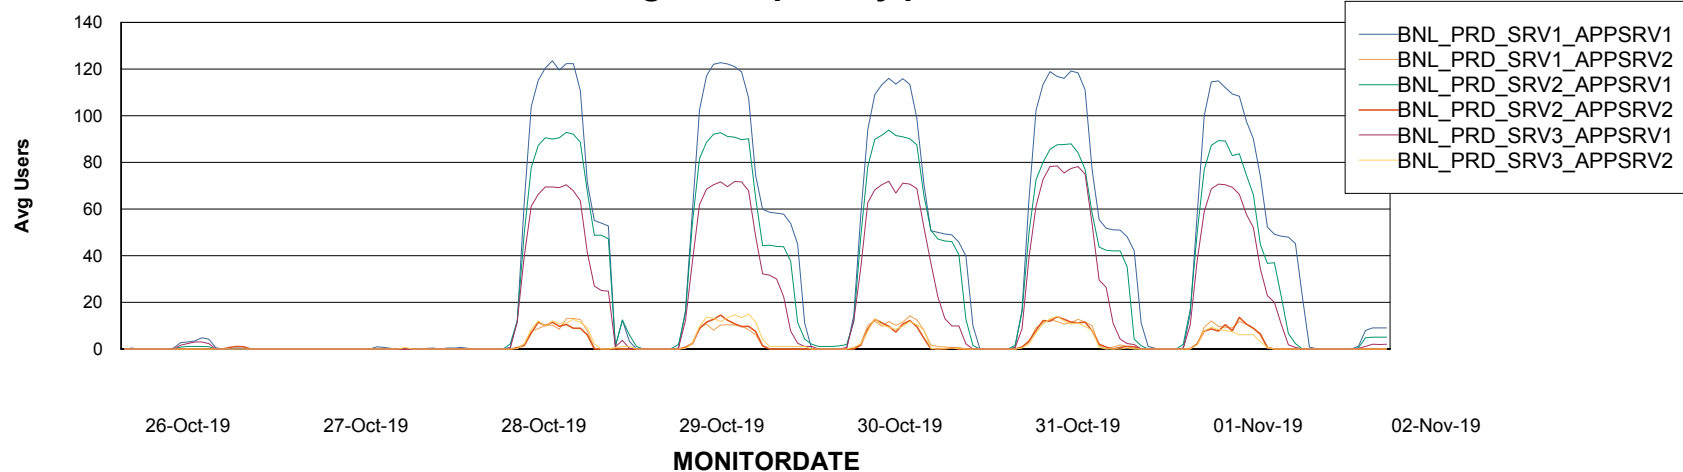

Avg users per day per ABS server