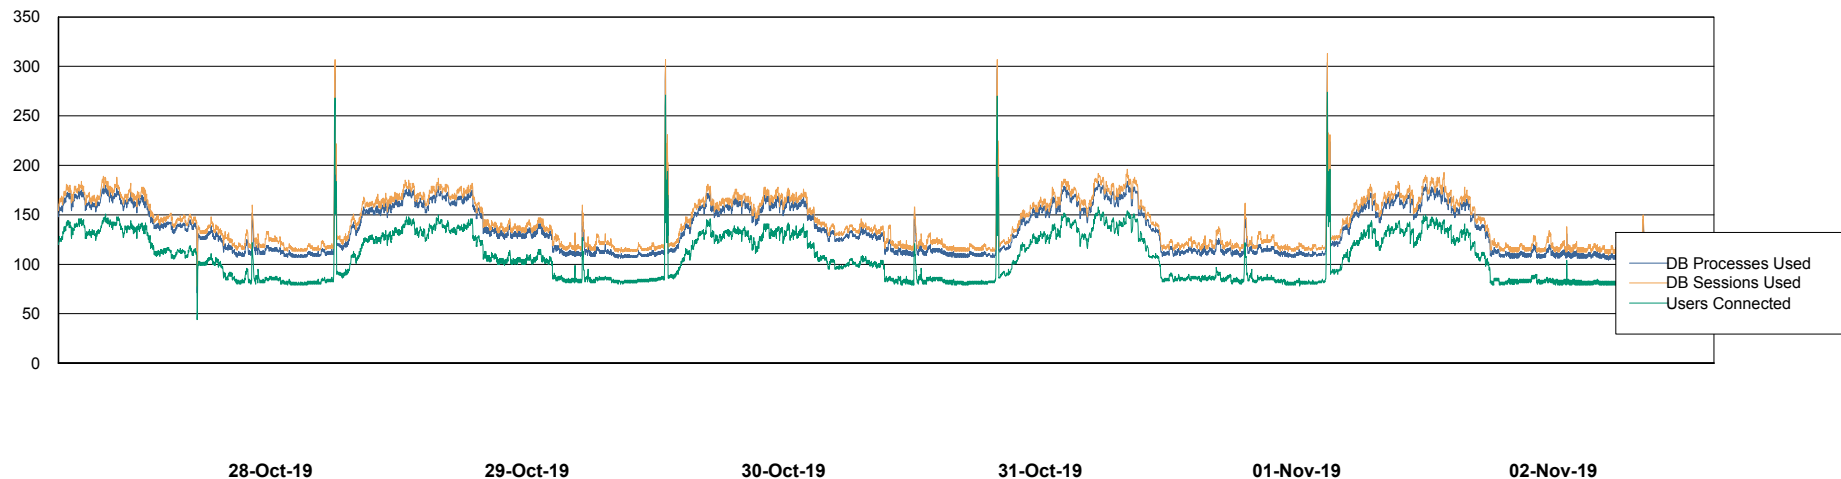

Database Performance BNLDB_FUT_Standby

DB Processes Max 1,000
DB Sessions Max 1,528

Weekly SLA Customer Report

Customer BNL_Production
Database ID 83

Database Performance BNLDB_Production

DB Processes Max 700
DB Sessions Max 1,072

Weekly SLA Customer Report

Customer BNL_Production
 Database ID 83

DATABASE SIZE BNLDB_FUT_FutureLive

Database growth over last month

DATABASE SIZE BNLDB_Production

Database growth over last month

Weekly SLA Customer Report