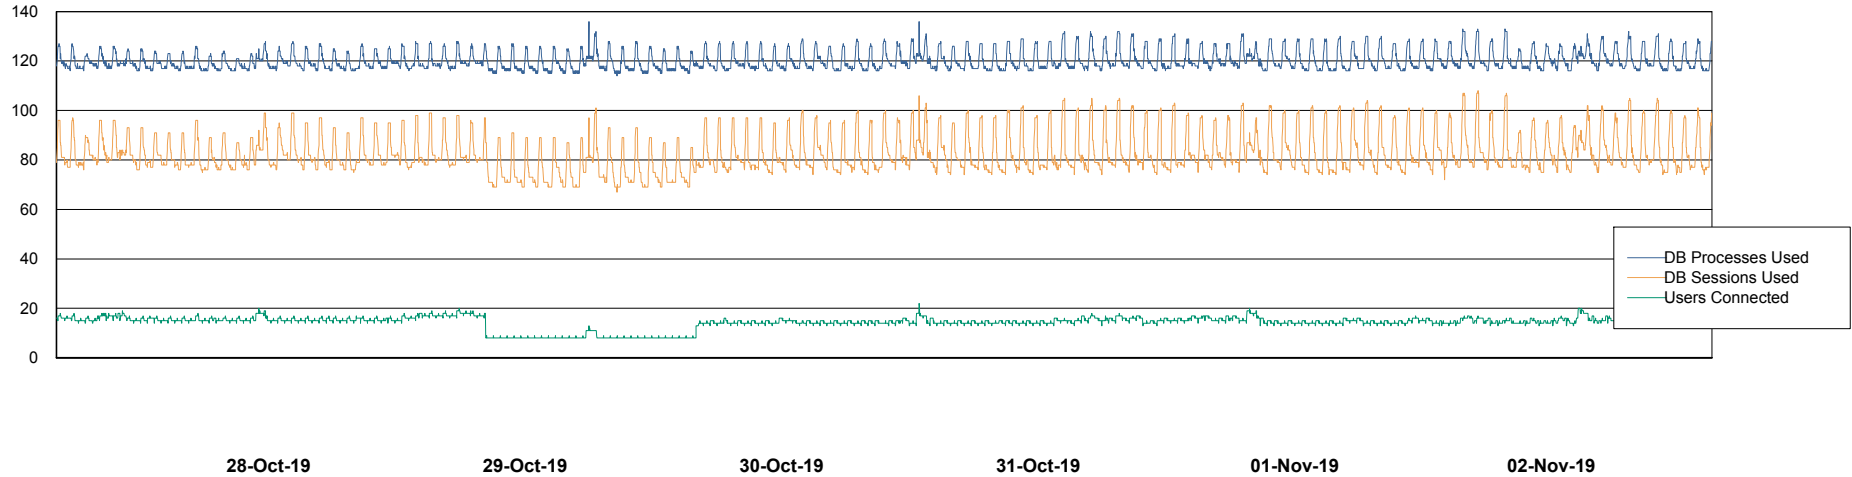

Database Performance BNLDB_FUT_FutureLive

DB Processes Max 1,000
DB Sessions Max 1,536