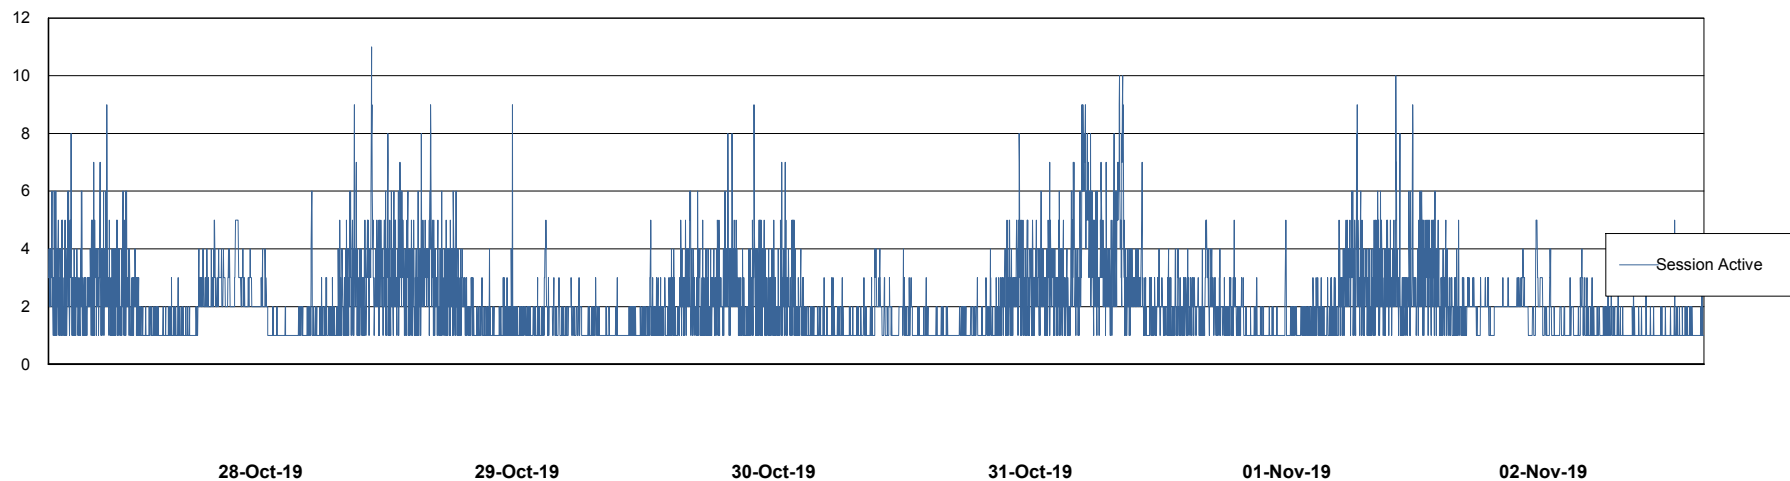

Database Performance BNLDB_FUT_Standby

DB Processes Max 1,000
DB Sessions Max 1,528

Weekly SLA Customer Report

Customer BNL_Production
Database ID 83

Database Performance BNLDB_Production

DB Processes Max 700
DB Sessions Max 1,072

Weekly SLA Customer Report

Customer BNL_Production
 Database ID 83

DATABASE SIZE BNLDB_FUT_FutureLive

Database growth over last month

DATABASE SIZE BNLDB_Production

Database growth over last month

Weekly SLA Customer Report