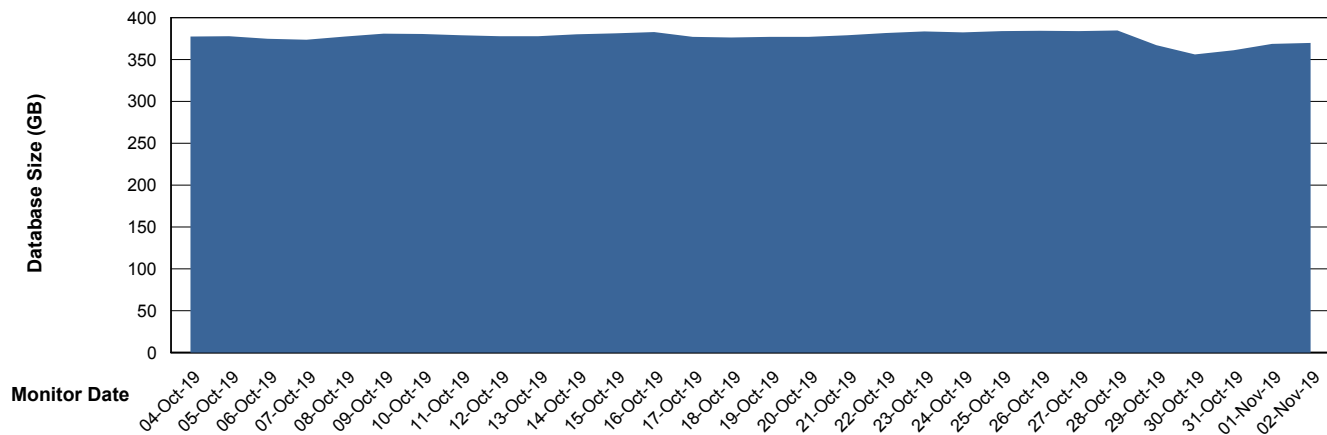

Weekly SLA Customer Report

Customer BNL_Production
 Database ID 83

DATABASE SIZE BNLDB_FUT_FutureLive

Database growth over last month

DATABASE SIZE BNLDB_Production

Database growth over last month

Weekly SLA Customer Report