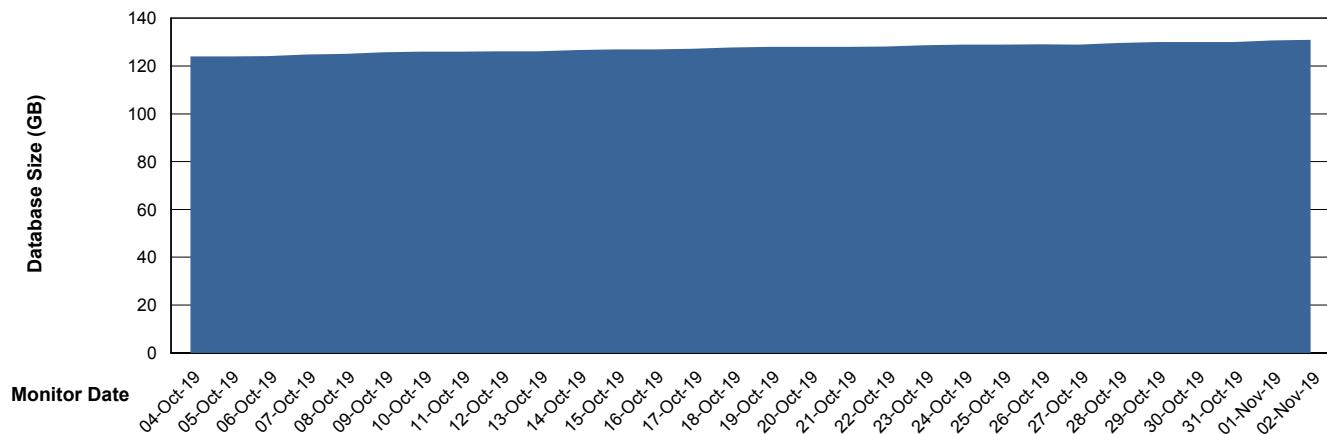

DATABASE SIZE BGGDB_Production

Database growth over last month