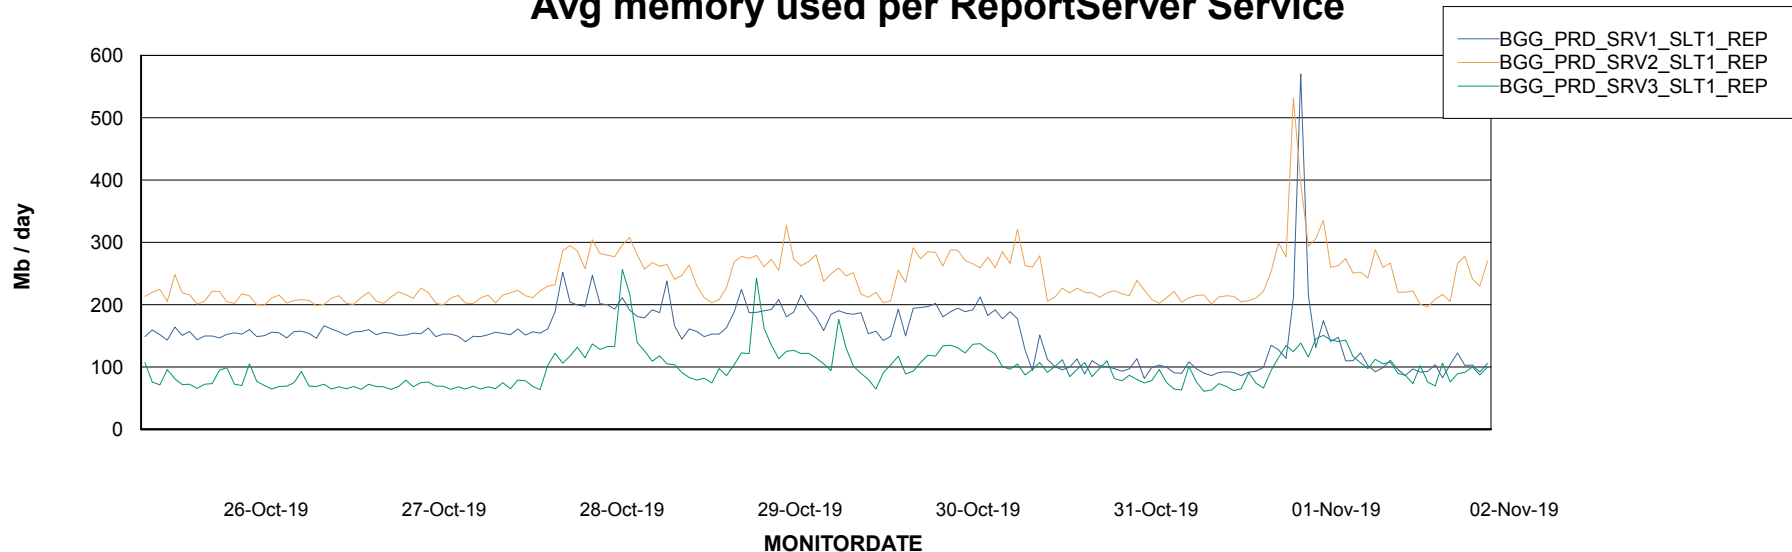

ABSSolute Application ReportServer Services

Avg memory used per ReportServer Service