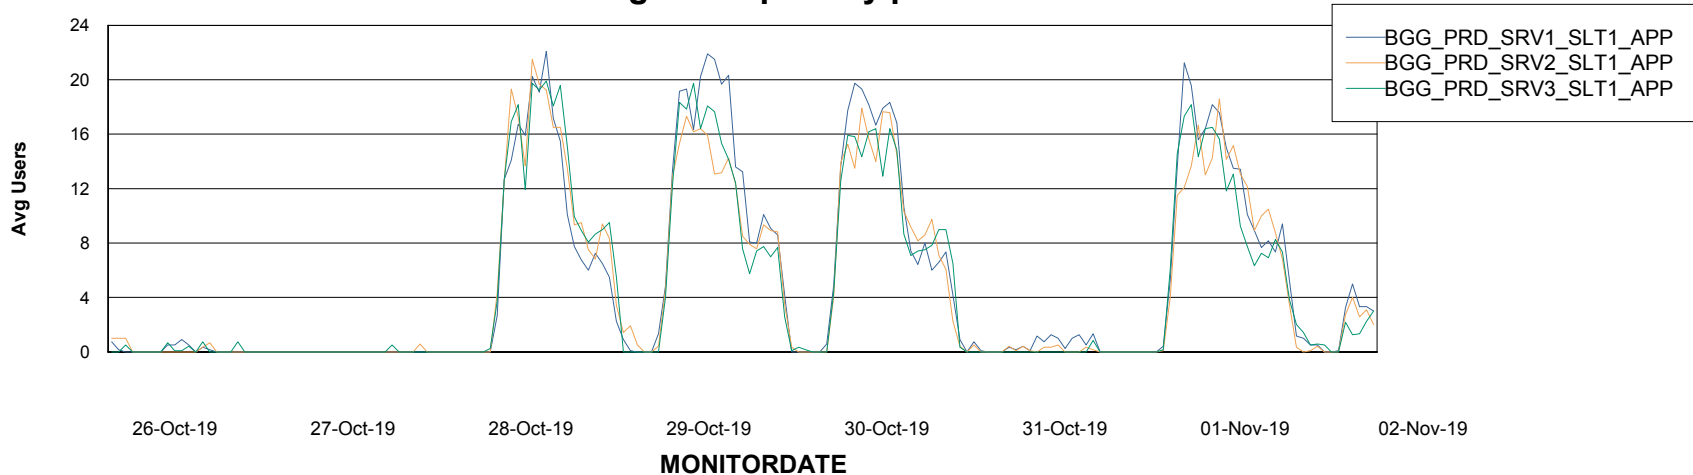

Avg users per day per ABS server