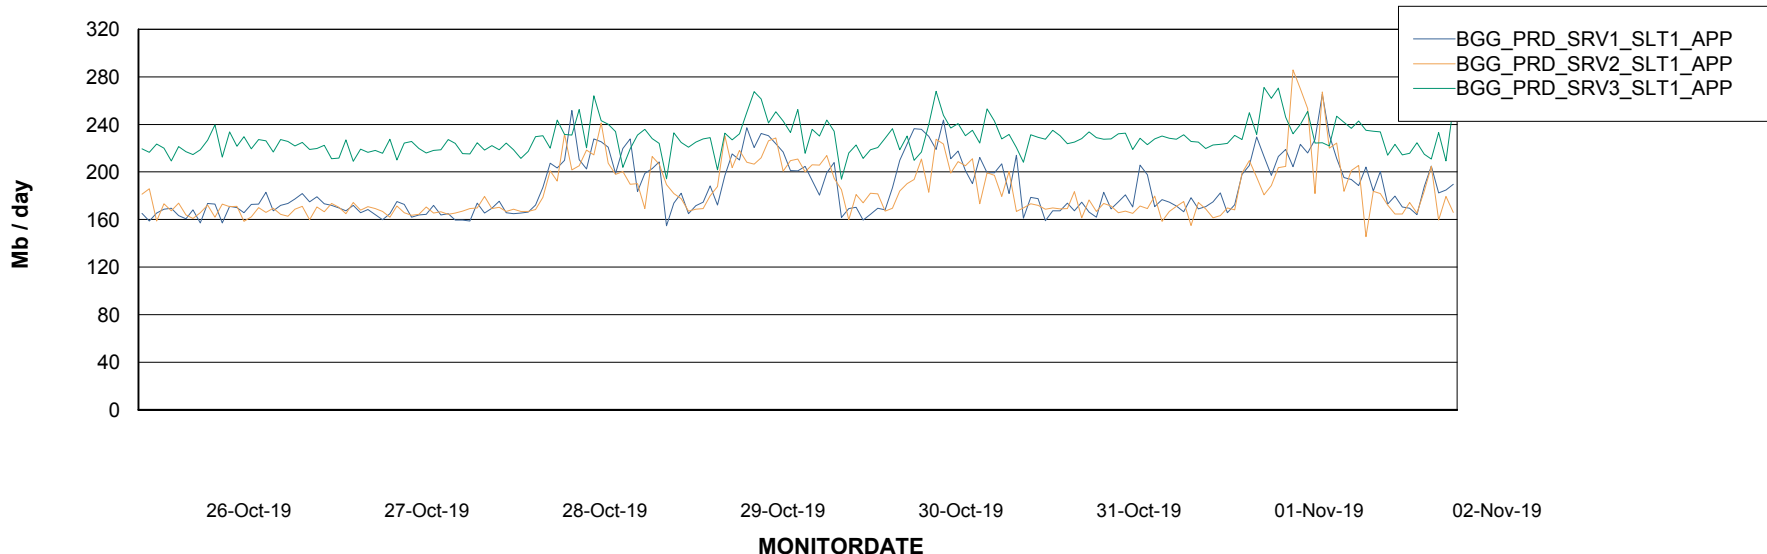

ABSSolute Application Server Services

Avg memory used per ABS Server Service