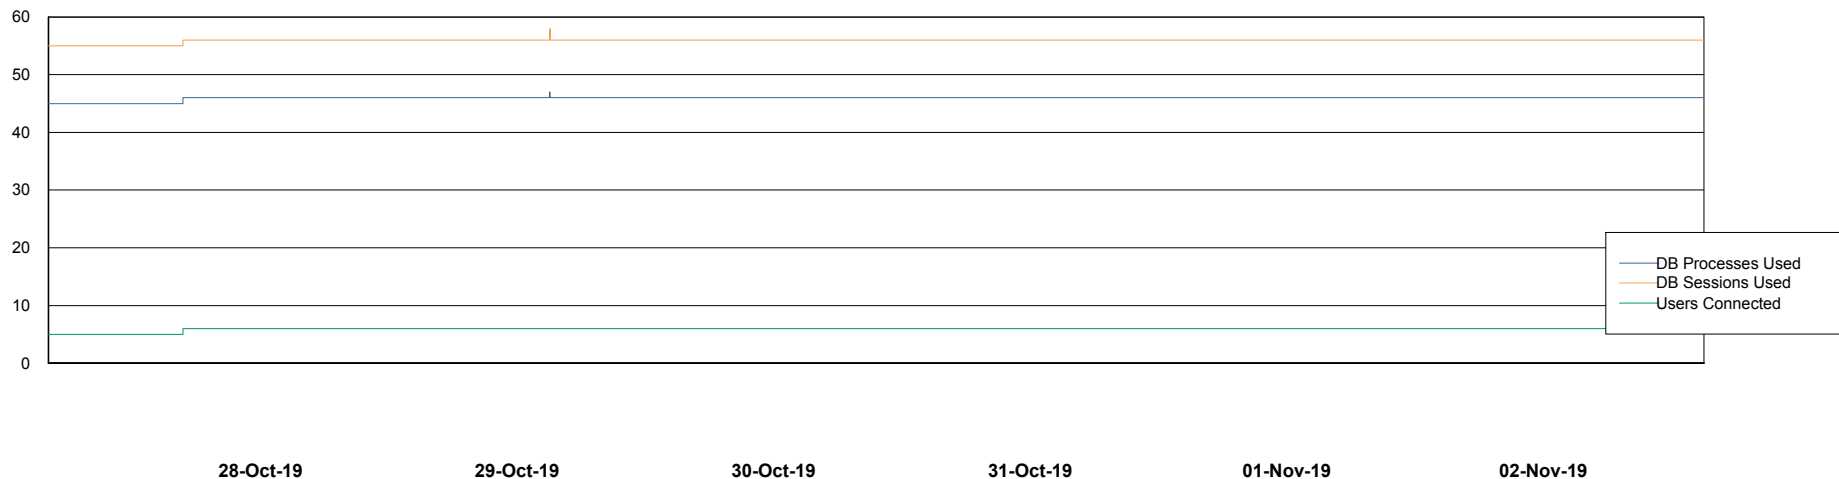

Database Performance BGGDB_Standby