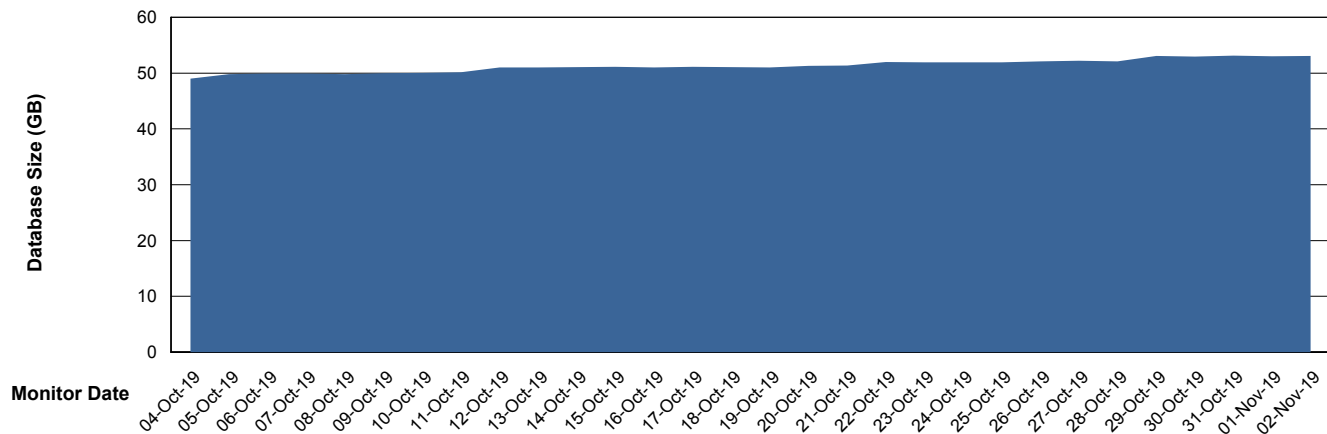

DATABASE SIZE BGGDB_BI

Database growth over last month