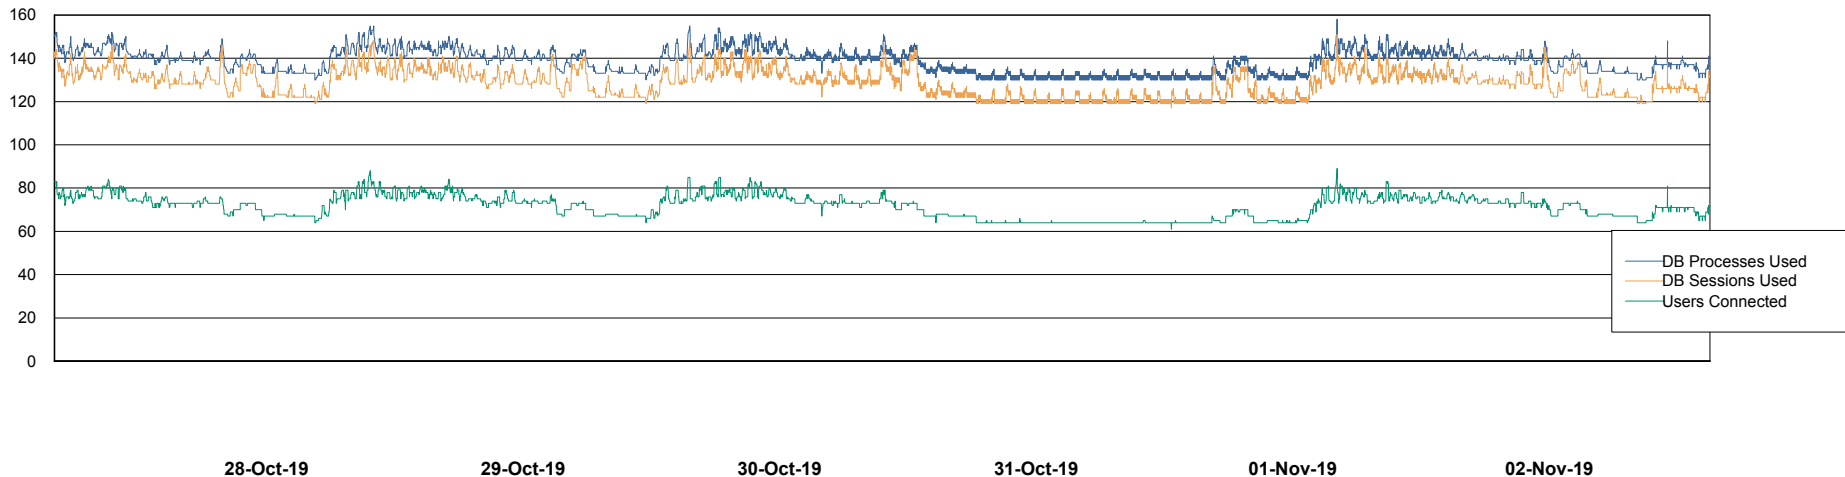

Database Performance BGGDB_Production