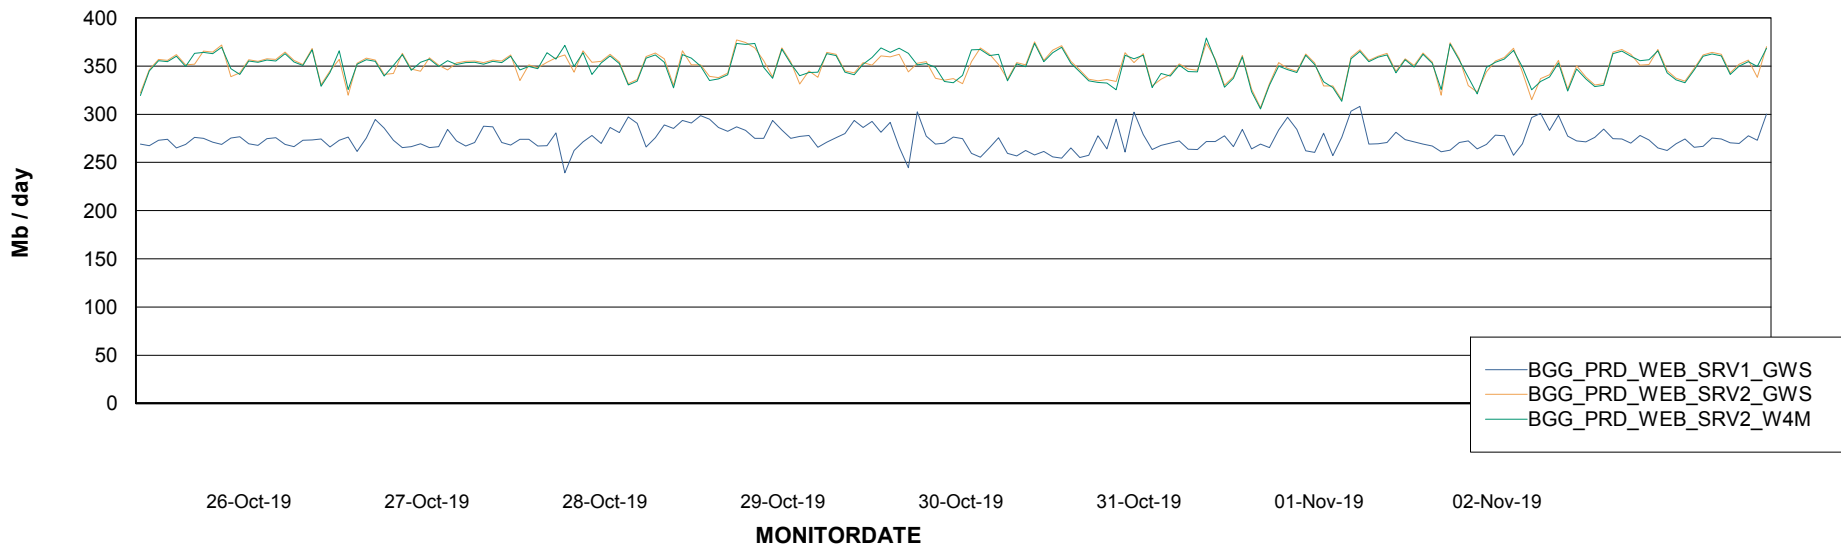

ABSSolute Web Component Services

Avg memory used per ABS Web component