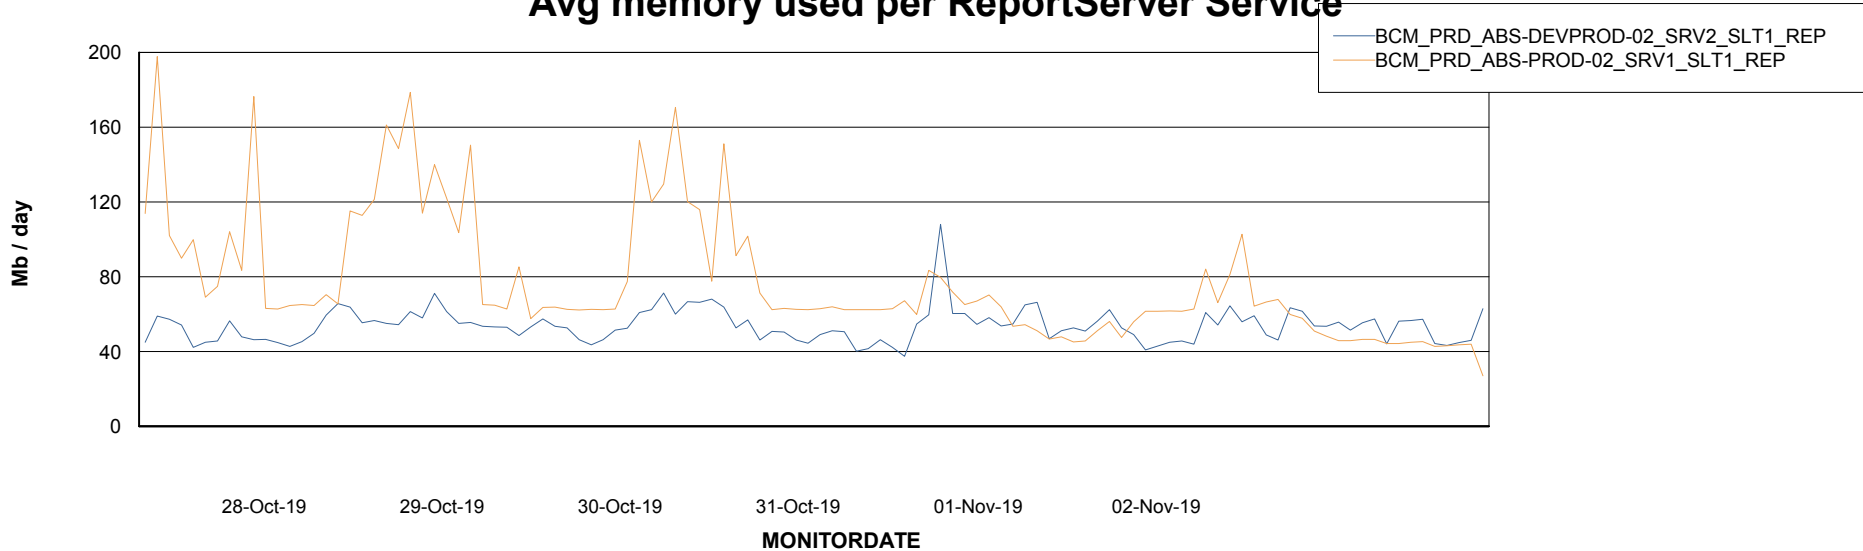

Avg memory used per ABS Server Service

Avg users per day per ABS server

Weekly SLA Customer Report

Customer BCM_Production
Database ID 81

ABSSolute Application ReportServer Services

Avg memory used per ReportServer Service