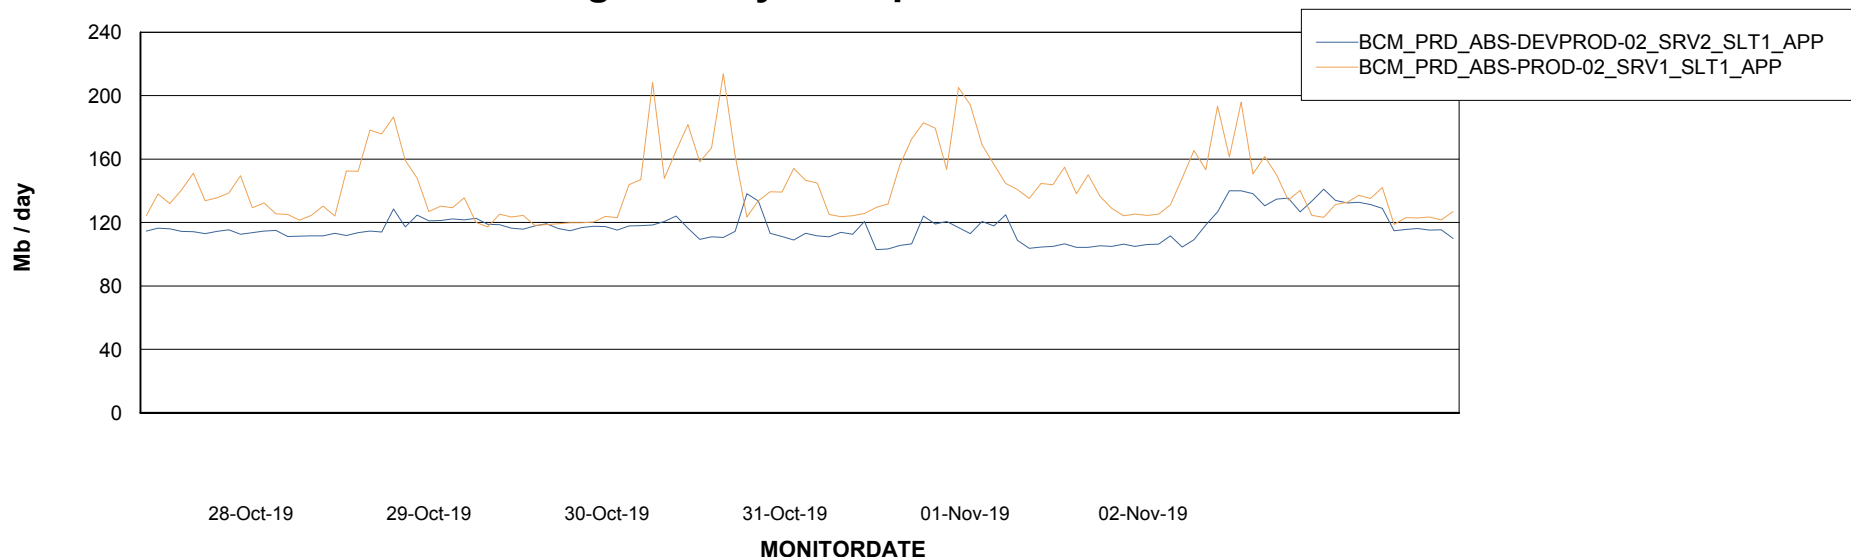

ABSSolute Application Server Services

Avg memory used per ABS Server Service