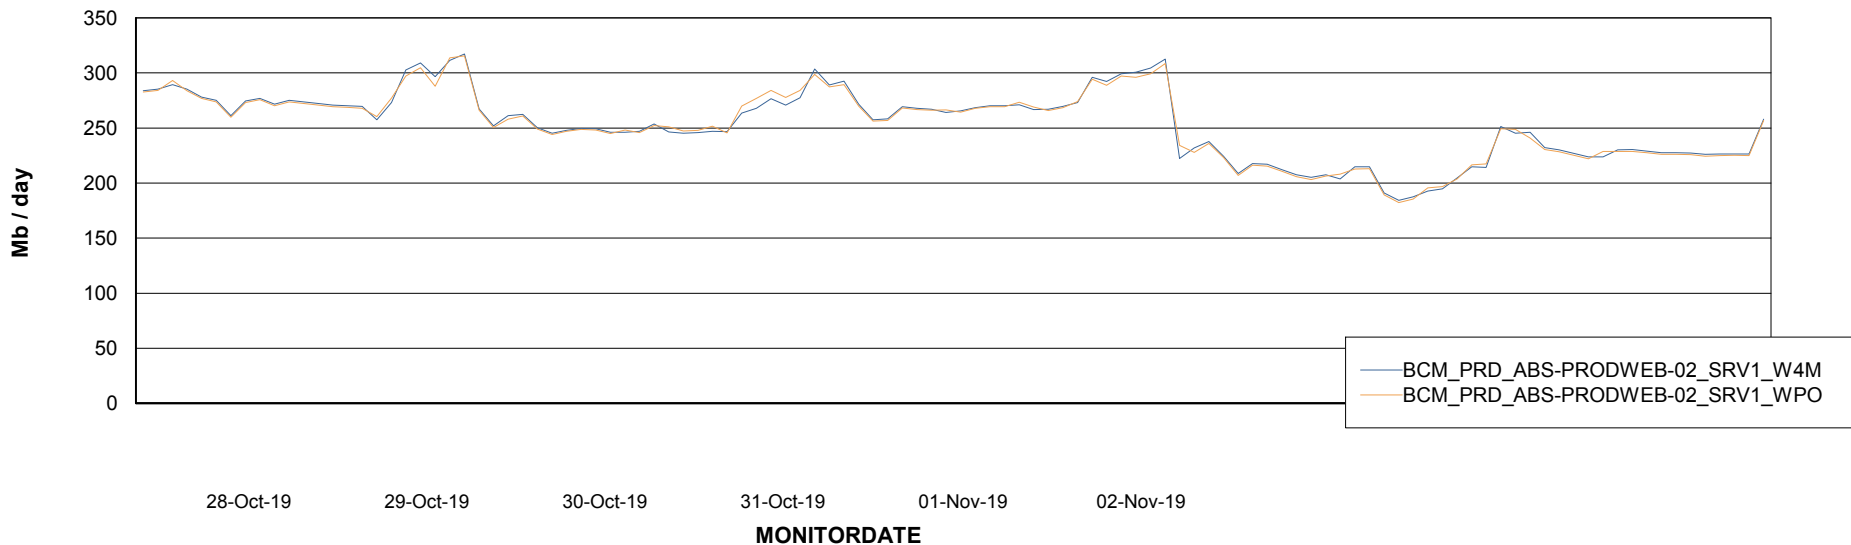

ABSSolute Web Component Services

Avg memory used per ABS Web component