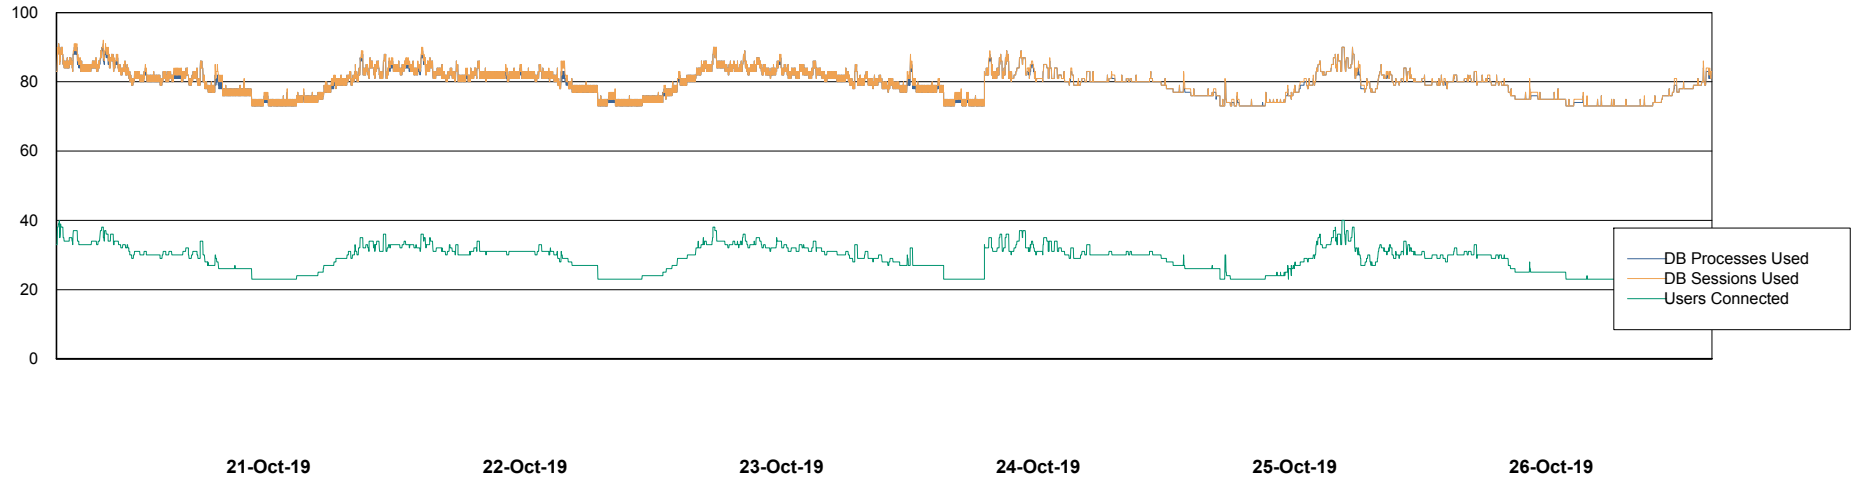

Database Performance WBLDB_Production