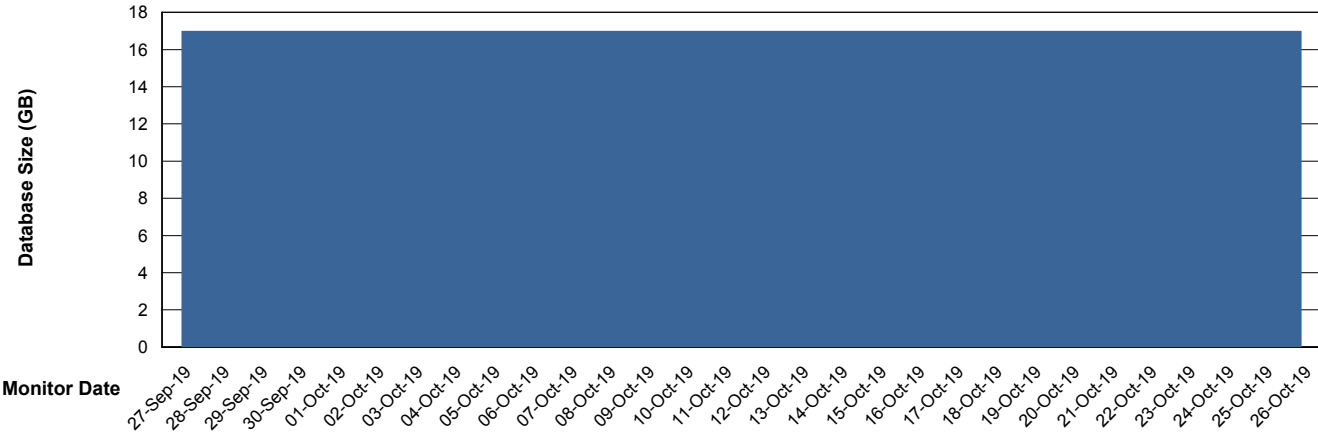

DATABASE SIZE WBLDB_Production

Database growth over last month

Database Tablespace WBLDB_Production

Date	Tablespace Name	Filesize (Gb)	Usedsize (Gb)	Percentage free
26-Oct-19	ABSDATA	9	6	33
	INDX	12	9	25
25-Oct-19	ABSDATA	9	6	33
	INDX	12	9	25
24-Oct-19	ABSDATA	9	6	33
	INDX	12	9	25
23-Oct-19	ABSDATA	9	6	33
	INDX	12	9	25
22-Oct-19	ABSDATA	9	6	33
	INDX	12	9	25
21-Oct-19	ABSDATA	9	6	33
	INDX	12	9	25
20-Oct-19	ABSDATA	9	6	33
	INDX	12	9	25