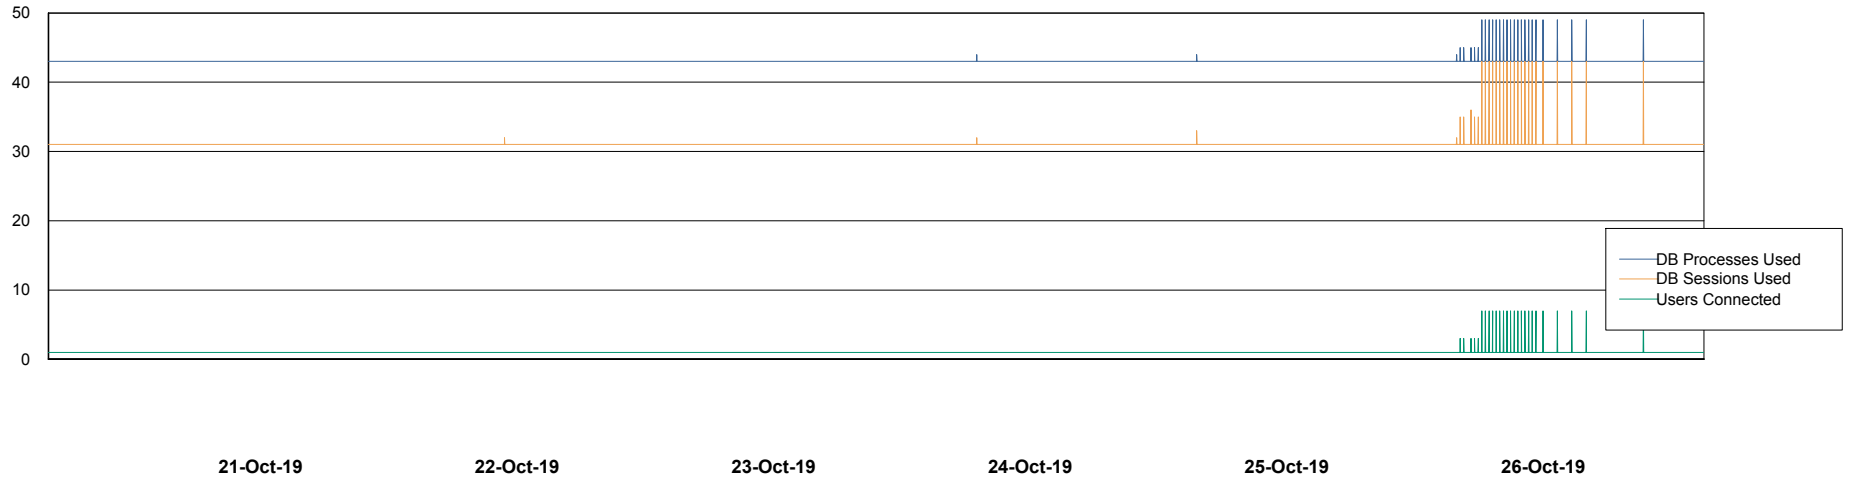

Database Performance WBLDB_Standby