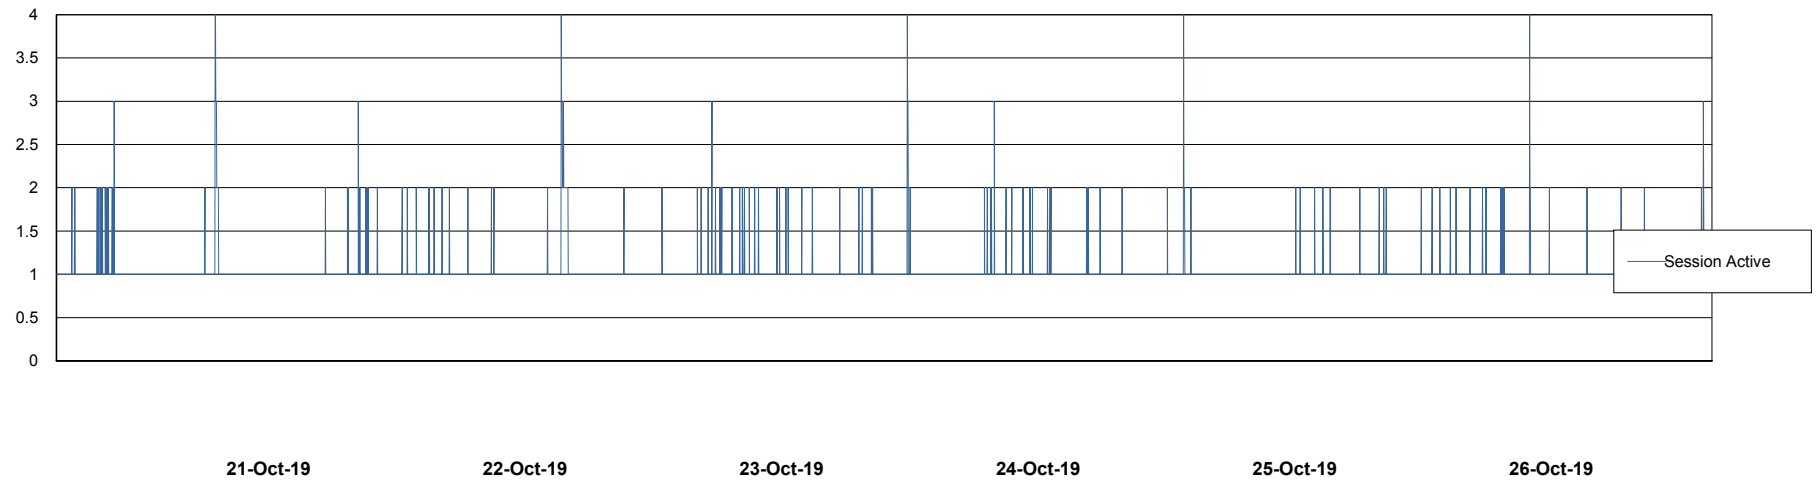

Database Performance WBLDB_Production