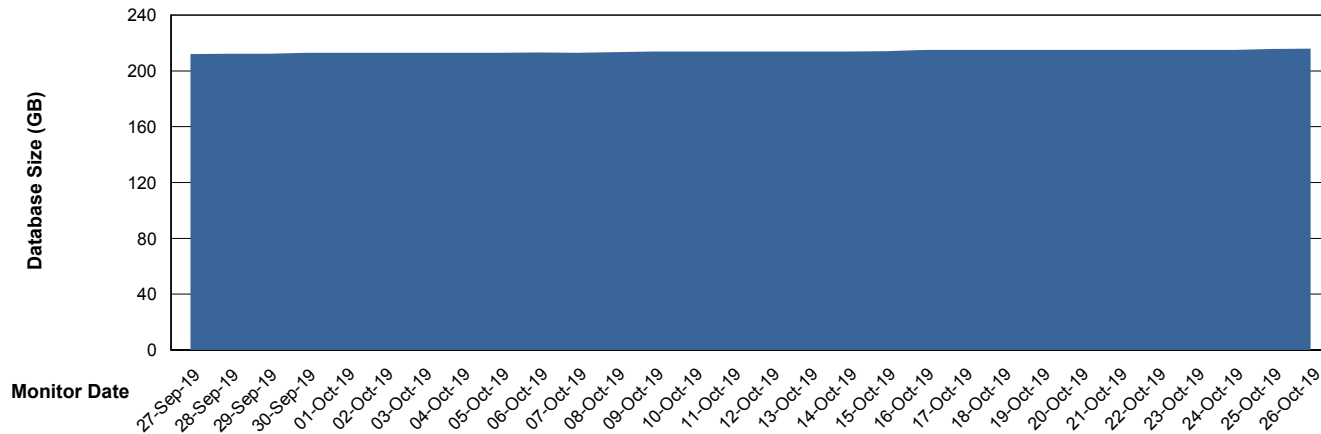

DATABASE SIZE VOSDB_Production

Database growth over last month