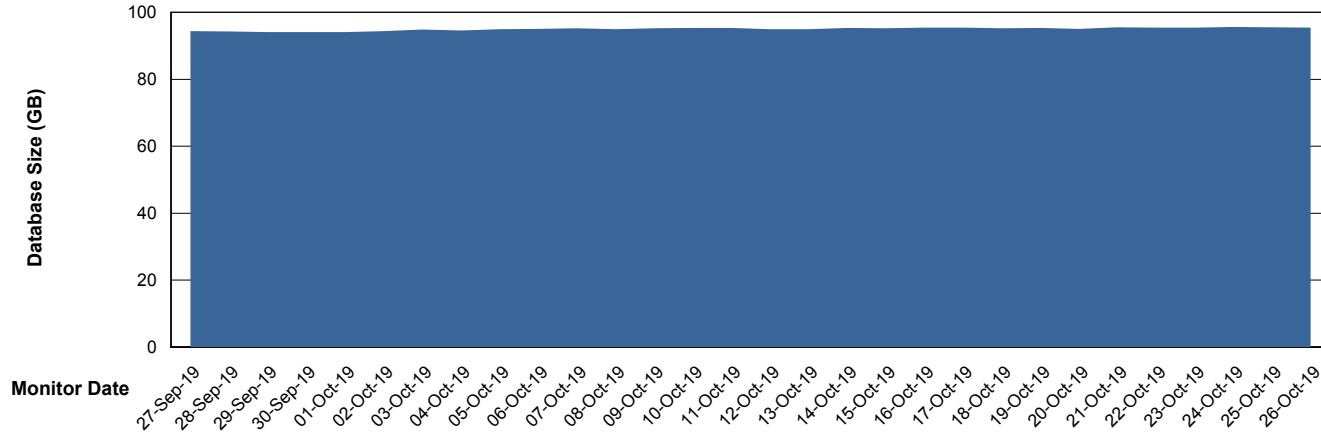

Weekly SLA Customer Report

Customer VOS_Production
Database ID 68

Database Performance VOSDB_Standby

Weekly SLA Customer Report

Customer VOS_Production
Database ID 68

DATABASE SIZE VOSBIDB_Production

Database growth over last month