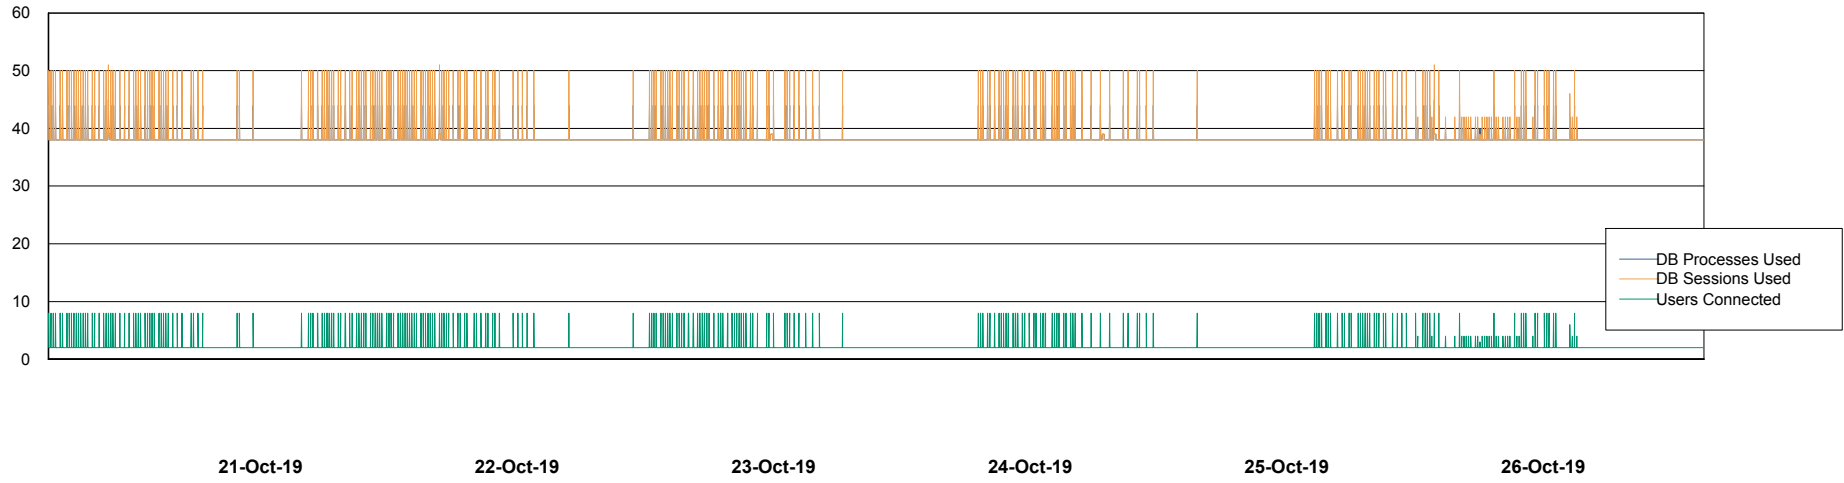

Weekly SLA Customer Report

Customer VOS_Production
Database ID 68

Database Performance VOSBIDB_Production

Weekly SLA Customer Report

Customer VOS_Production
Database ID 68

Database Performance VOSDB_Production

Weekly SLA Customer Report

Customer VOS_Production
Database ID 68

Database Performance VOSDB_Standby

Weekly SLA Customer Report

Customer VOS_Production
Database ID 68

DATABASE SIZE VOSBIDB_Production

Database growth over last month