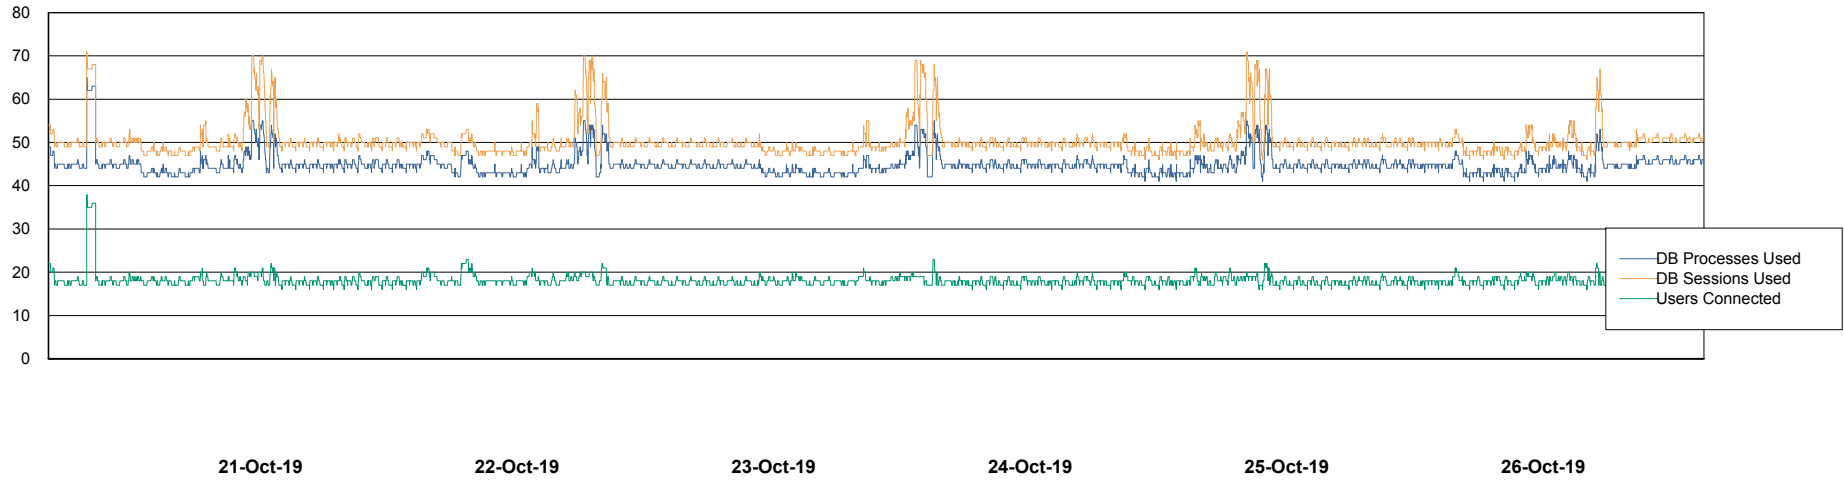

Database Performance VOSBIDB_Production