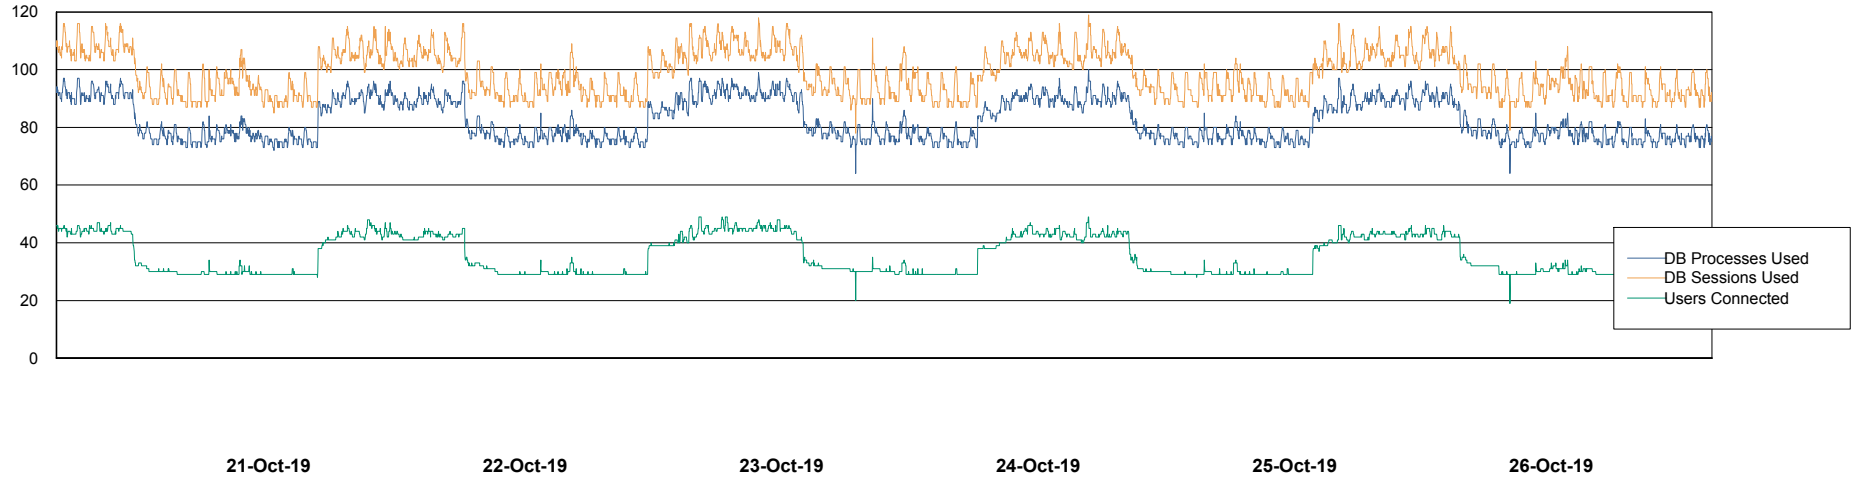

Database Performance ABSVEN06 Primary DB 2019