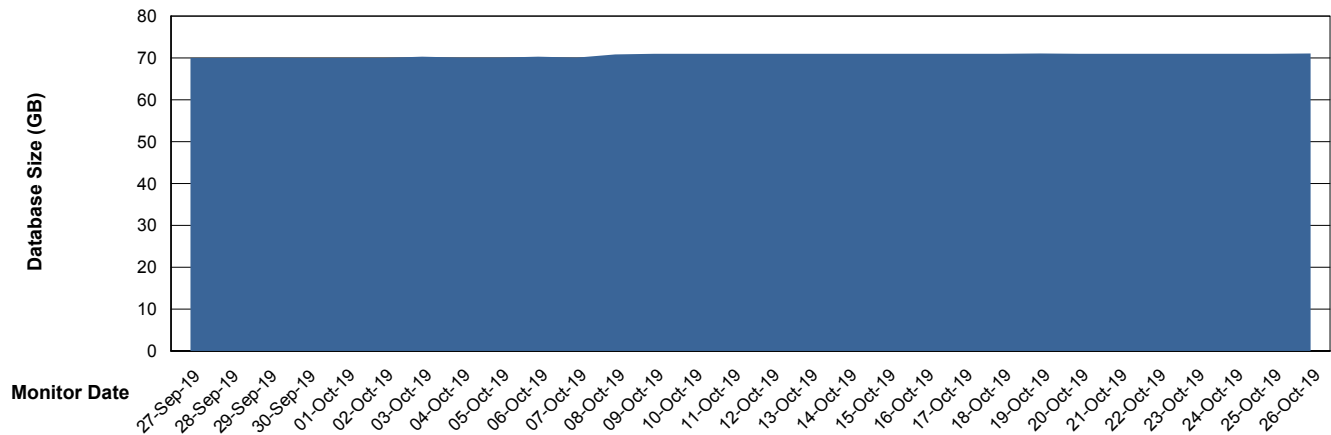

DATABASE SIZE VENDB_BI

Database growth over last month