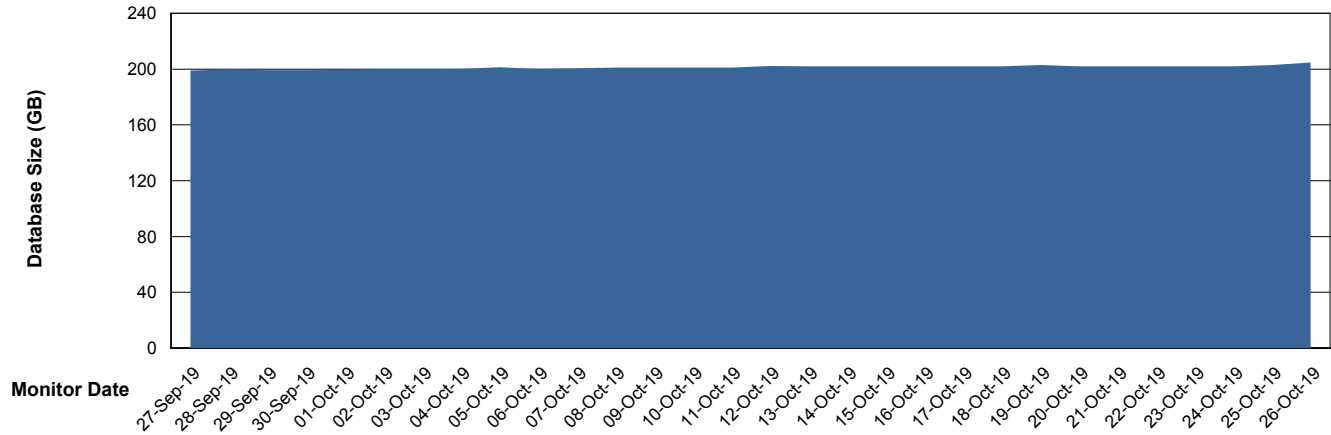

Weekly SLA Customer Report

Customer VEN_Production
Database ID 35

Database Performance VENDB_BI

Weekly SLA Customer Report

Customer VEN_Production
Database ID 35

DATABASE SIZE ABSVEN06 Primary DB 2019

Database growth over last month

DATABASE SIZE VENDB_BI

Database growth over last month

Weekly SLA Customer Report

Customer VEN_Production
 Database ID 35

Database Tablespace ABSVEN06 Primary DB 2019

Date	Tablespace Name	Filesize (Gb)	Usedsize (Gb)	Percentage free
26-Oct-19	ABSDATA	112	96	14
	INDX	117	99	15
25-Oct-19	ABSDATA	112	96	14
	INDX	117	98	16
24-Oct-19	ABSDATA	112	96	14
	INDX	117	98	16
23-Oct-19	ABSDATA	112	96	14
	INDX	117	98	16
22-Oct-19	ABSDATA	112	96	14
	INDX	117	98	16
21-Oct-19	ABSDATA	112	96	14
	INDX	117	98	16
20-Oct-19	ABSDATA	112	96	14
	INDX	117	98	16