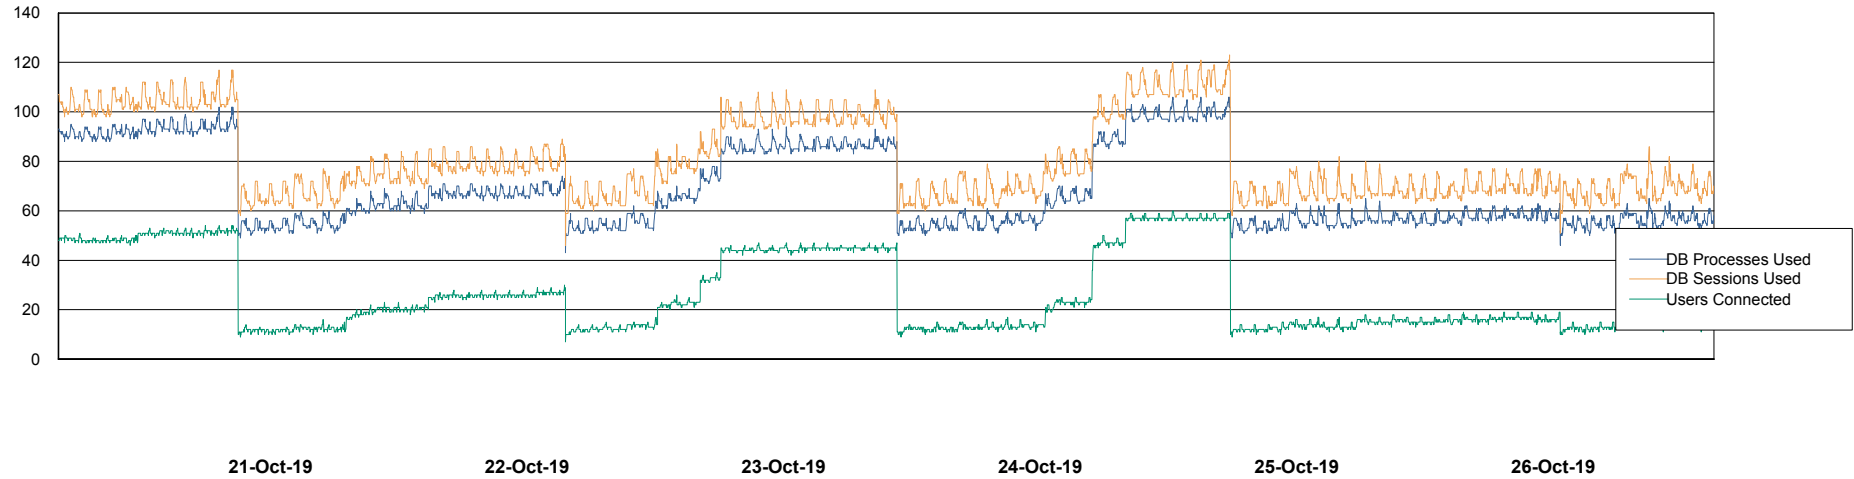

Database Performance VENDB_BI