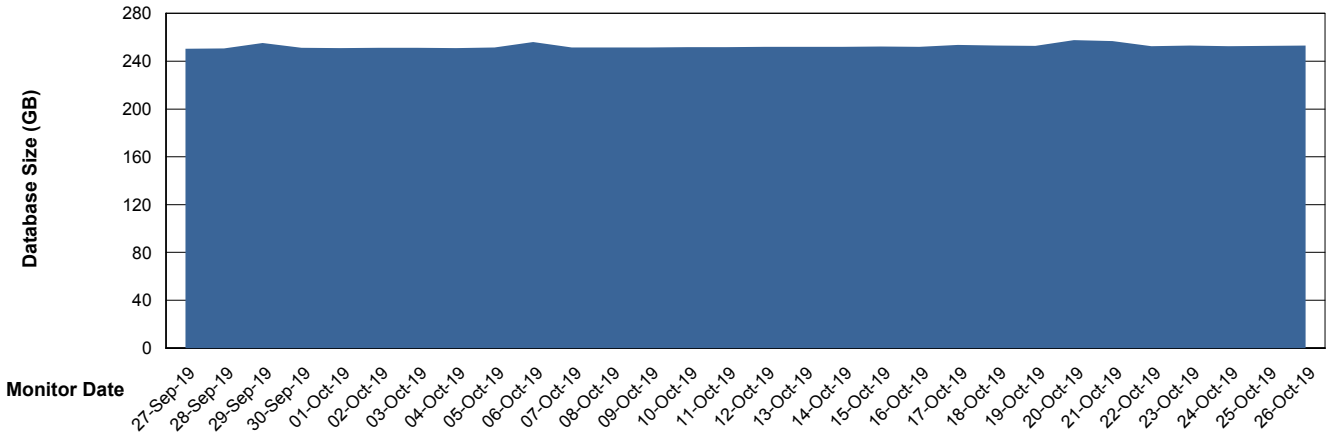

DATABASE SIZE STKDB_ABS1 Production Database

Database growth over last month

Database Tablespace STKDB_ABS1 Production Database

Date	Tablespace Name	Filesize (Gb)	Usedsize (Gb)	Percentage free
26-Oct-19	ABSDATA	177	107	40
	INDX	170	142	16
25-Oct-19	ABSDATA	177	107	40
	INDX	170	142	16
24-Oct-19	ABSDATA	177	107	40
	INDX	170	142	16
23-Oct-19	ABSDATA	177	107	40
	INDX	170	142	16
22-Oct-19	ABSDATA	177	107	40
	INDX	170	142	16
21-Oct-19	ABSDATA	177	107	40
	INDX	170	142	16
20-Oct-19	ABSDATA	177	107	40
	INDX	170	142	16