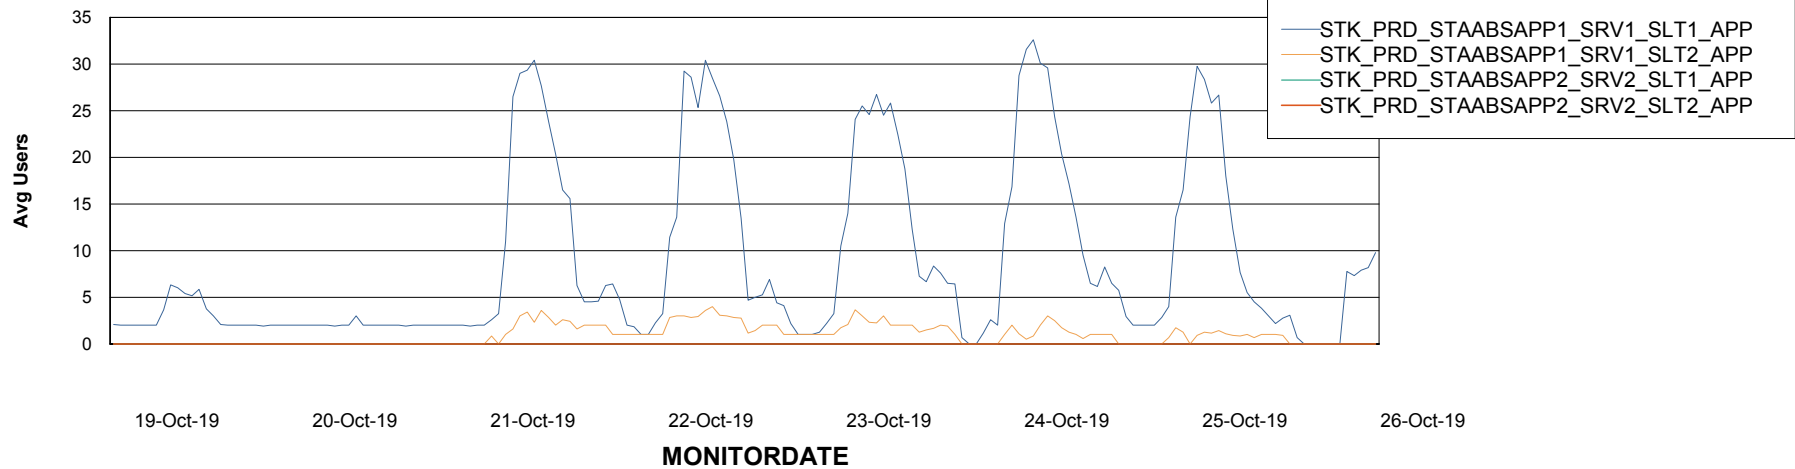

Weekly SLA Customer Report

Customer STK_Production
Database ID 82

ABSSolute Application Server Services

Avg memory used per ABS Server Service

Avg users per day per ABS server

Weekly SLA Customer Report

Customer STK_Production
Database ID 82