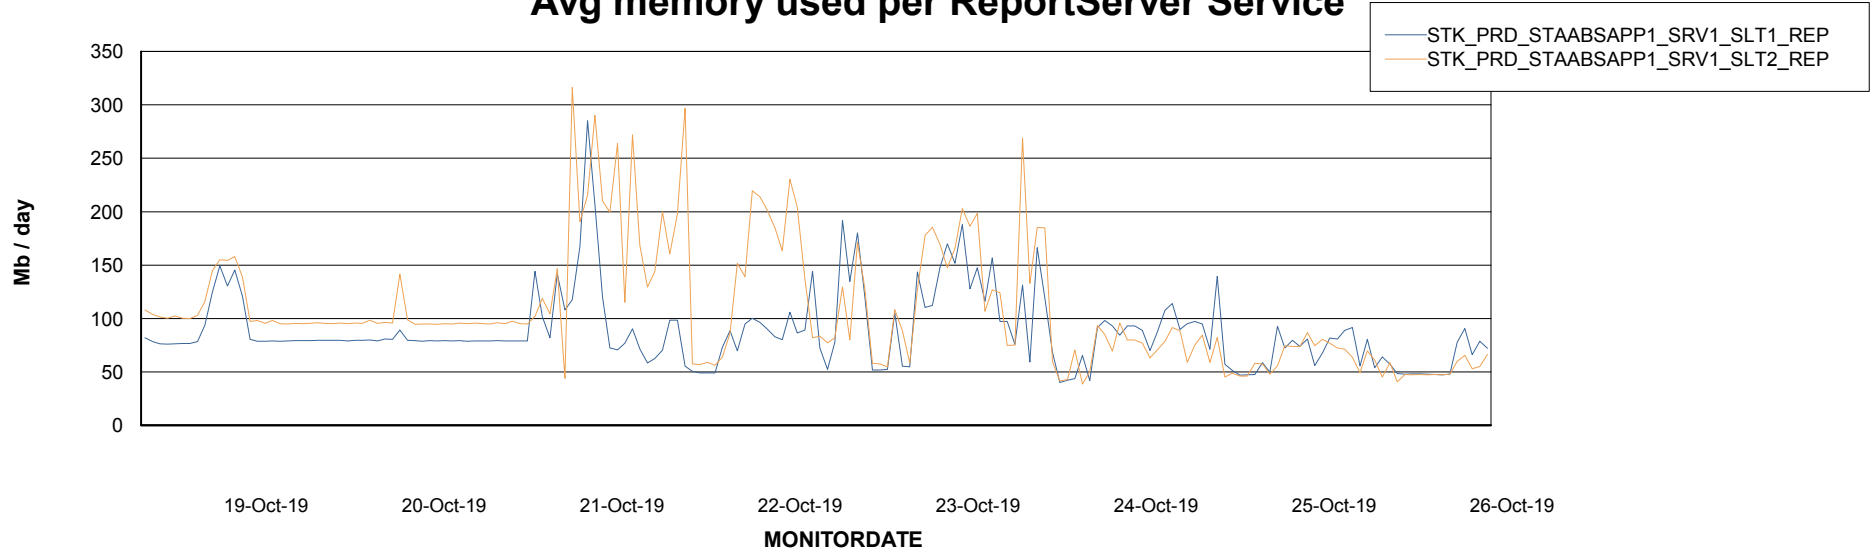

ABSSolute Application ReportServer Services

Avg memory used per ReportServer Service