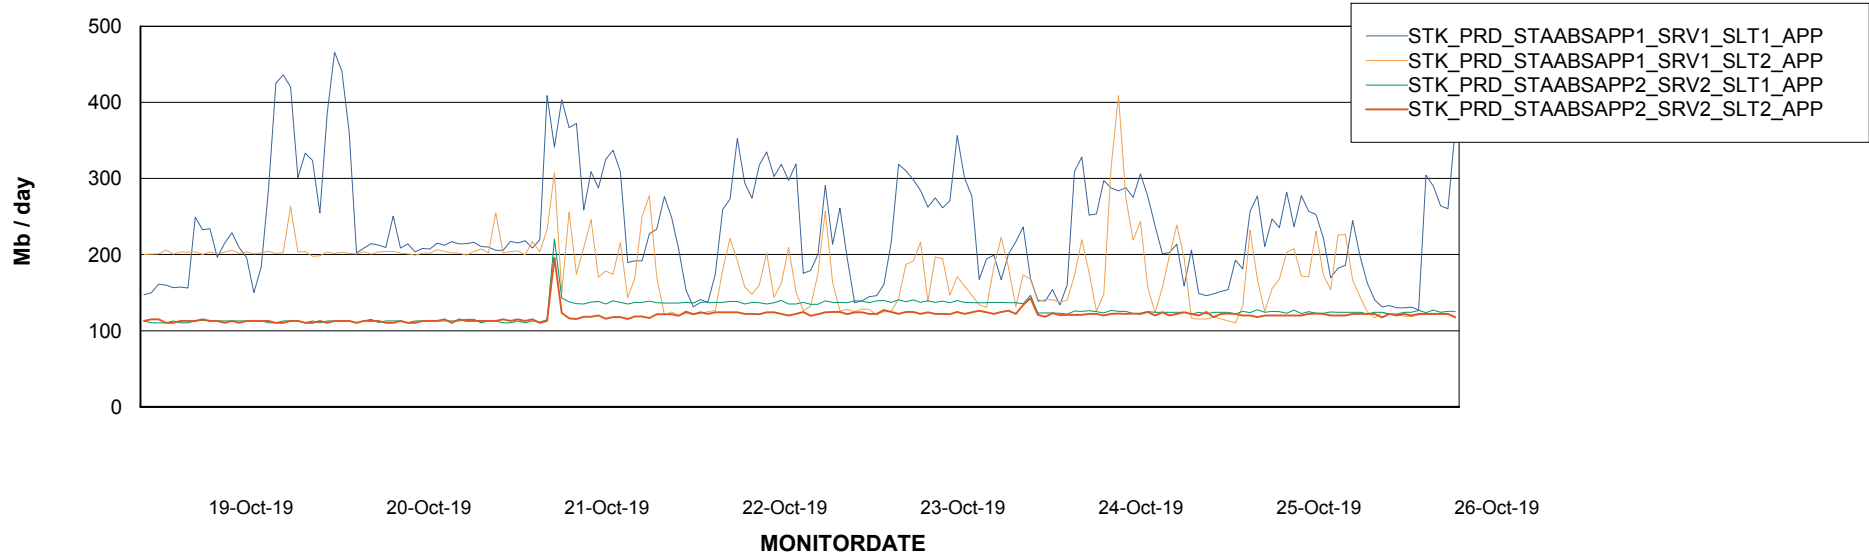

ABSSolute Application Server Services

Avg memory used per ABS Server Service