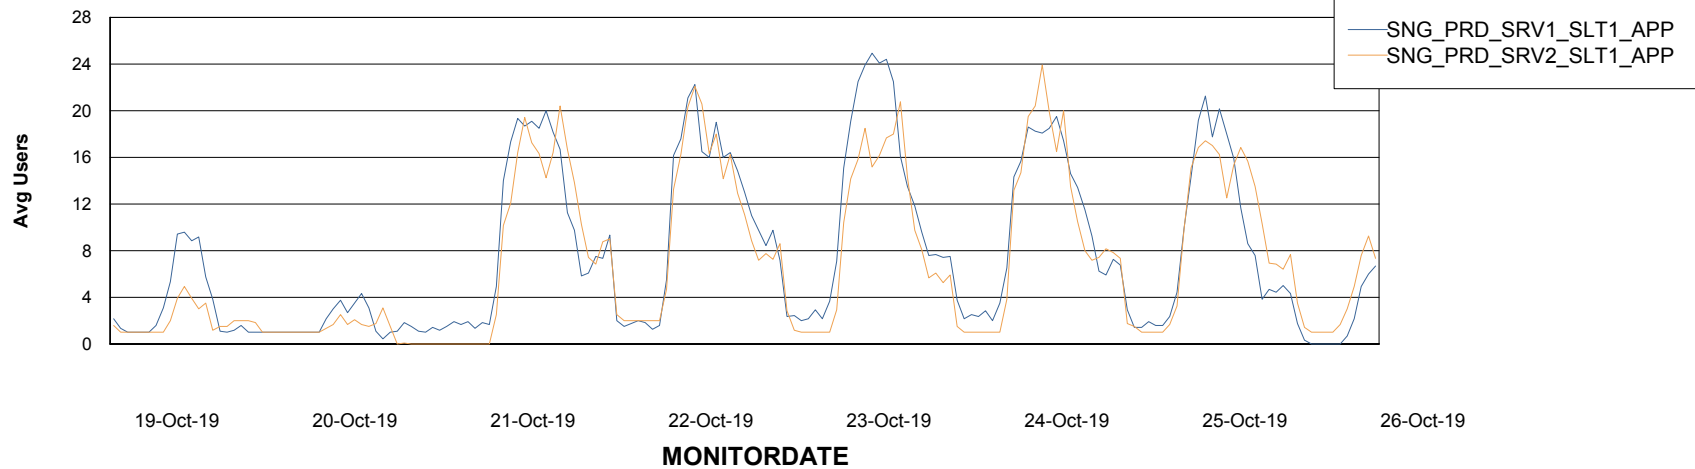

Avg users per day per ABS server