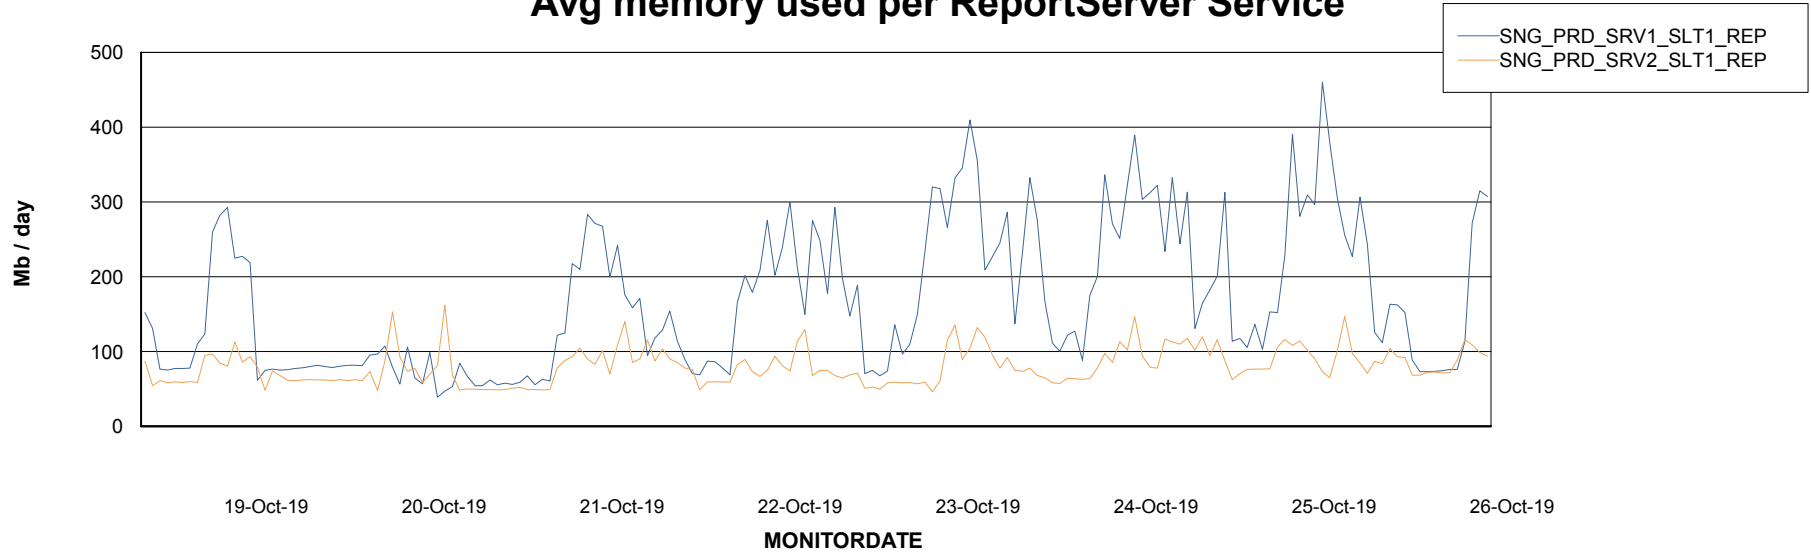

ABSSolute Application ReportServer Services

Avg memory used per ReportServer Service