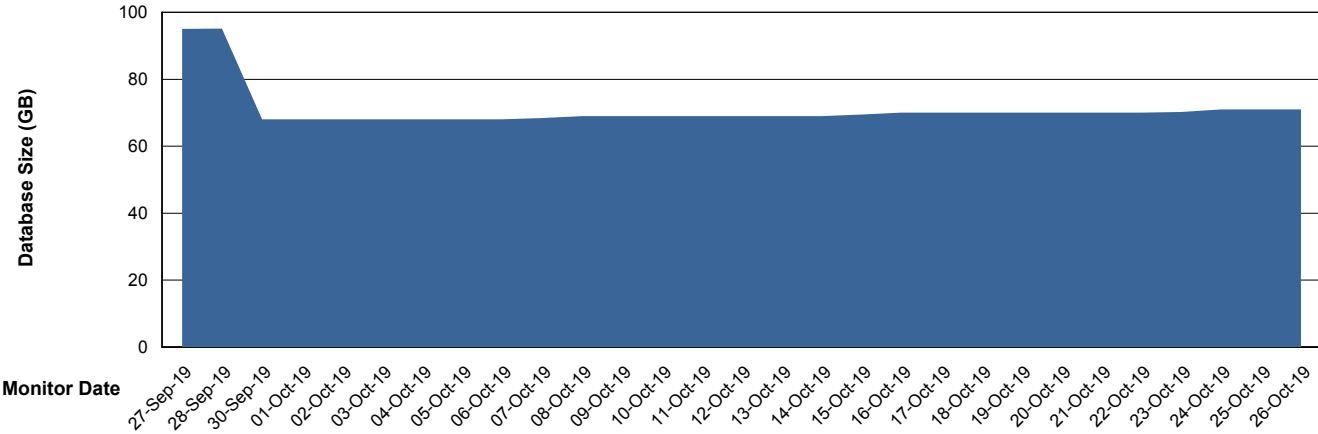

DATABASE SIZE SNGDB_Production

Database growth over last month

Database Tablespace SNGDB_Production

Date	Tablespace Name	Filesize (Gb)	Usedsize (Gb)	Percentage free
26-Oct-19	ABSDATA	120	20	83
	INDEX	120	47	61
25-Oct-19	ABSDATA	120	20	83
	INDEX	120	47	61
24-Oct-19	ABSDATA	120	20	83
	INDEX	120	47	61
23-Oct-19	ABSDATA	120	20	83
	INDEX	120	47	61
22-Oct-19	ABSDATA	120	20	83
	INDEX	120	47	61
21-Oct-19	ABSDATA	120	20	83
	INDEX	120	47	61
20-Oct-19	ABSDATA	120	20	83
	INDEX	120	47	61