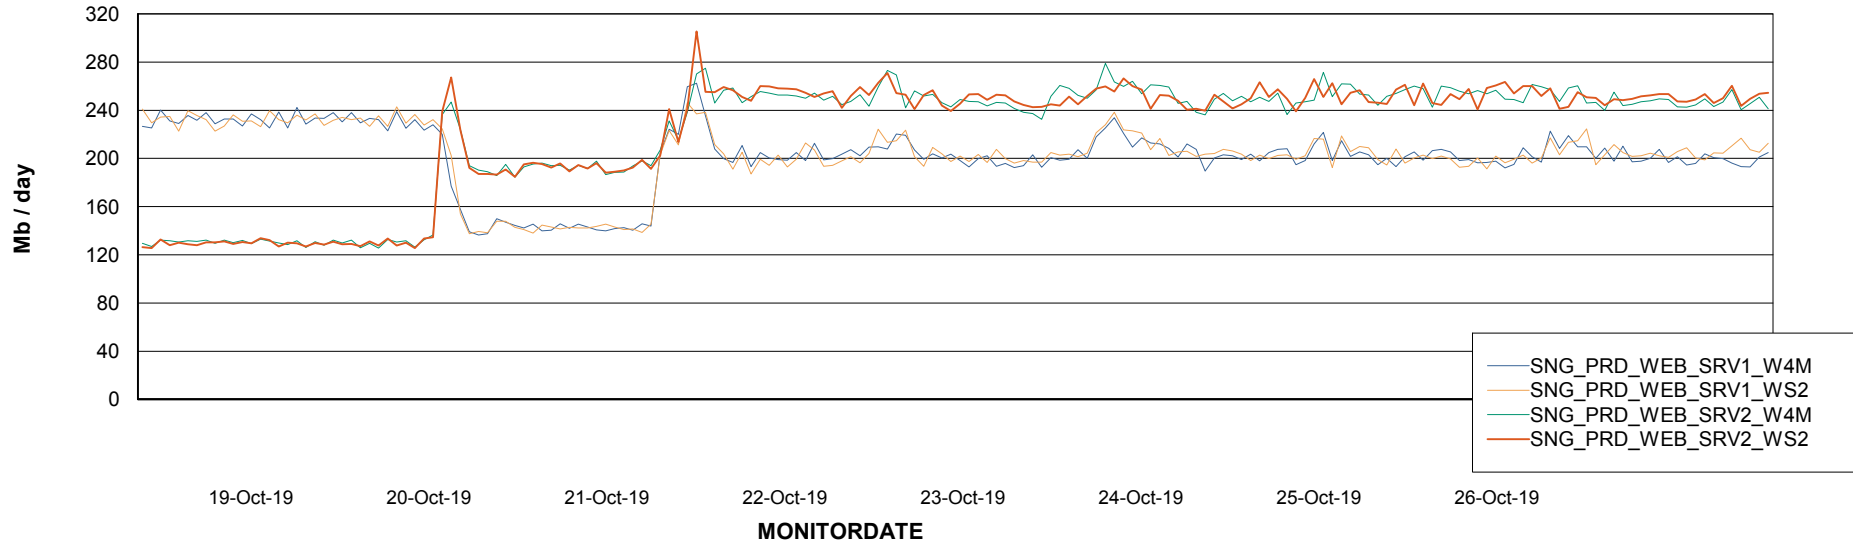

ABSSolute Web Component Services

Avg memory used per ABS Web component