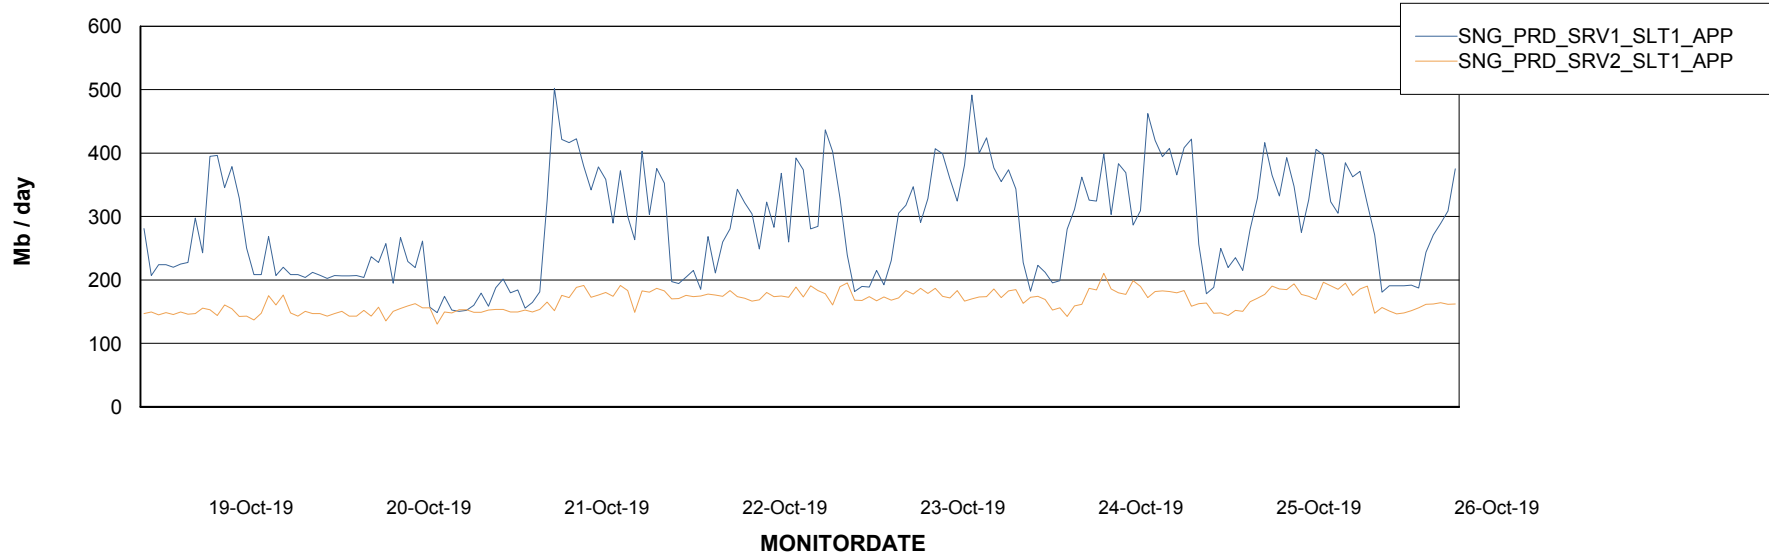

ABSSolute Application Server Services

Avg memory used per ABS Server Service