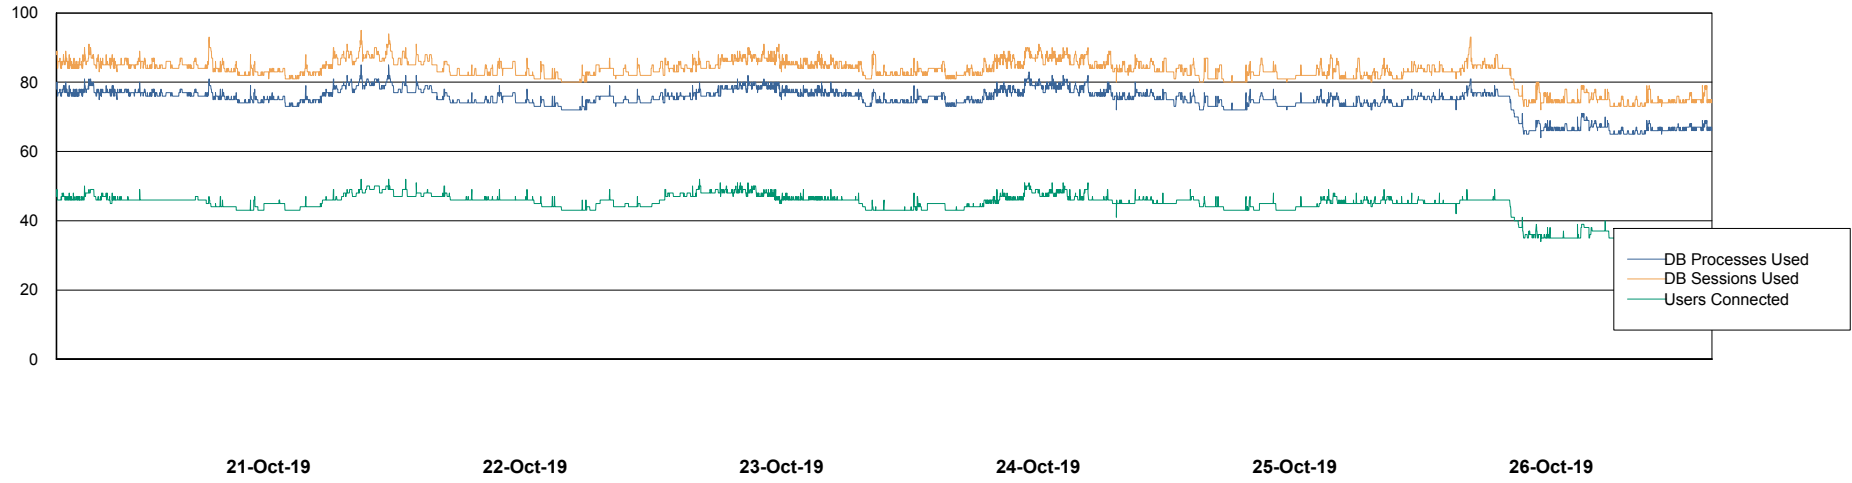

Database Performance RSSDB_Production