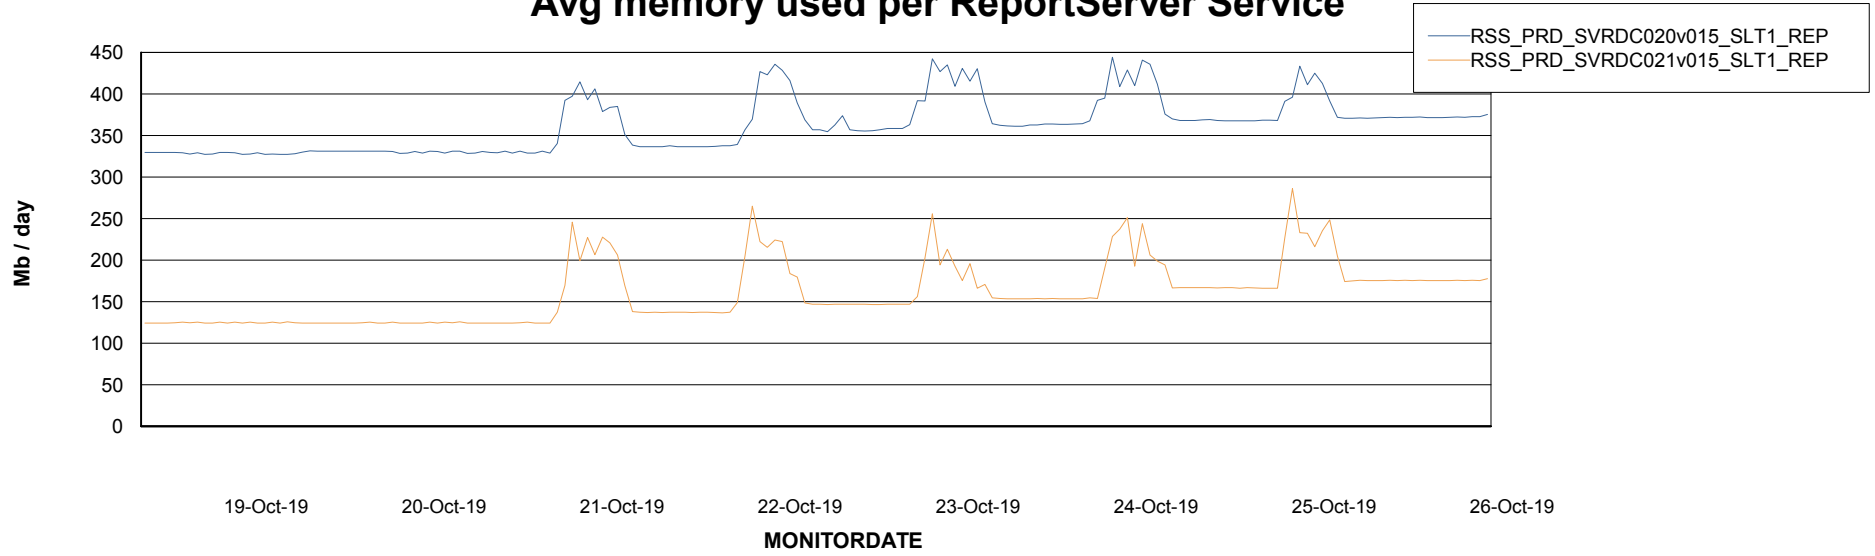

ABSSolute Application ReportServer Services

Avg memory used per ReportServer Service