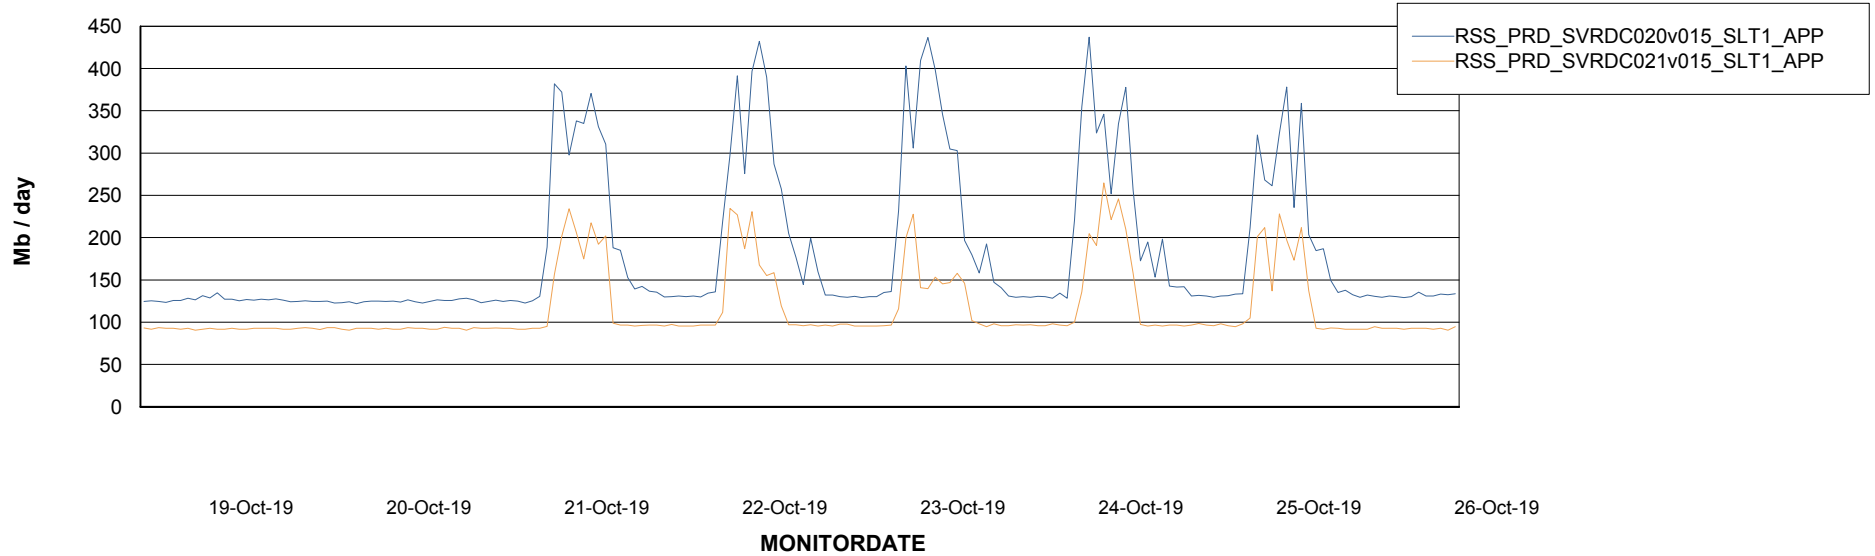

ABSSolute Application Server Services

Avg memory used per ABS Server Service