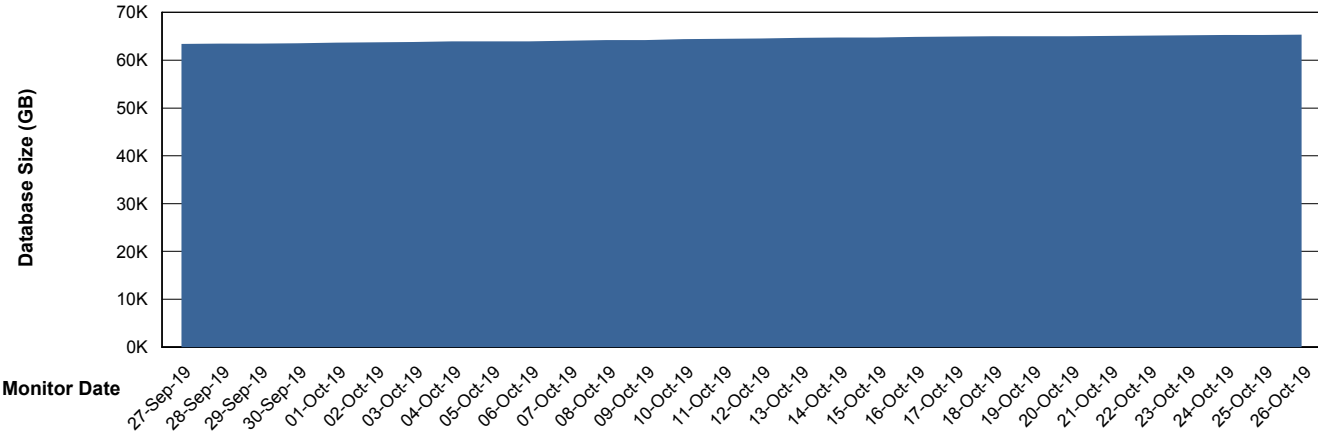

DATABASE SIZE RSSDB_Production

Database growth over last month

Database Tablespace RSSDB_Production

Date	Tablespace Name	Filesize (Gb)	Usedsize (Gb)	Percentage free
26-Oct-19	ABSDATA	35,000	26,955	23
	INDX	45,000	37,004	18
25-Oct-19	ABSDATA	35,000	26,955	23
	INDX	45,000	37,004	18
24-Oct-19	ABSDATA	35,000	26,931	23
	INDX	45,000	36,964	18
23-Oct-19	ABSDATA	35,000	26,930	23
	INDX	45,000	36,922	18
22-Oct-19	ABSDATA	35,000	26,921	23
	INDX	45,000	36,895	18
21-Oct-19	ABSDATA	35,000	26,897	23
	INDX	45,000	36,805	18
20-Oct-19	ABSDATA	35,000	26,881	23
	INDX	45,000	36,774	18