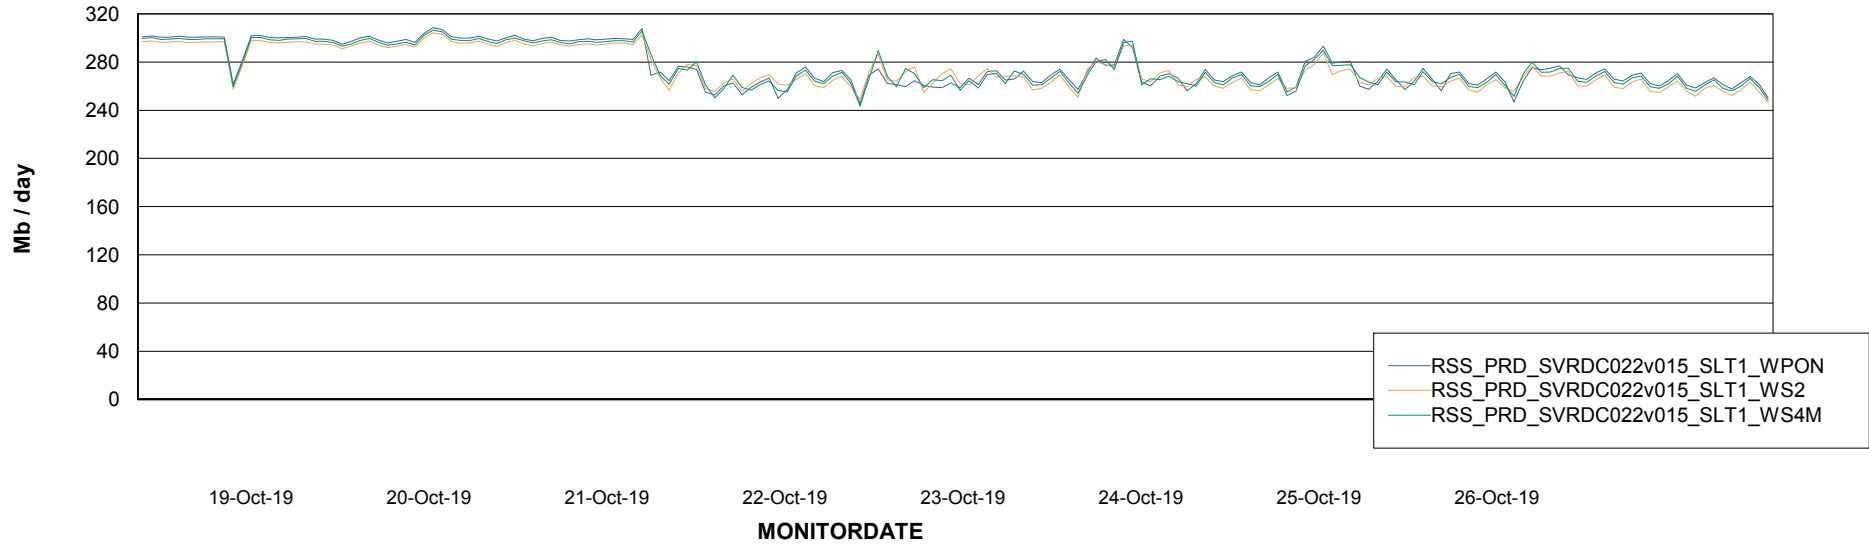

ABSSolute Application ReportServer Services

Avg memory used per ReportServer Service

Weekly SLA Customer Report

Customer RSS Production
Database ID 52

ABSSolute Web Component Services

Avg memory used per ABS Web component