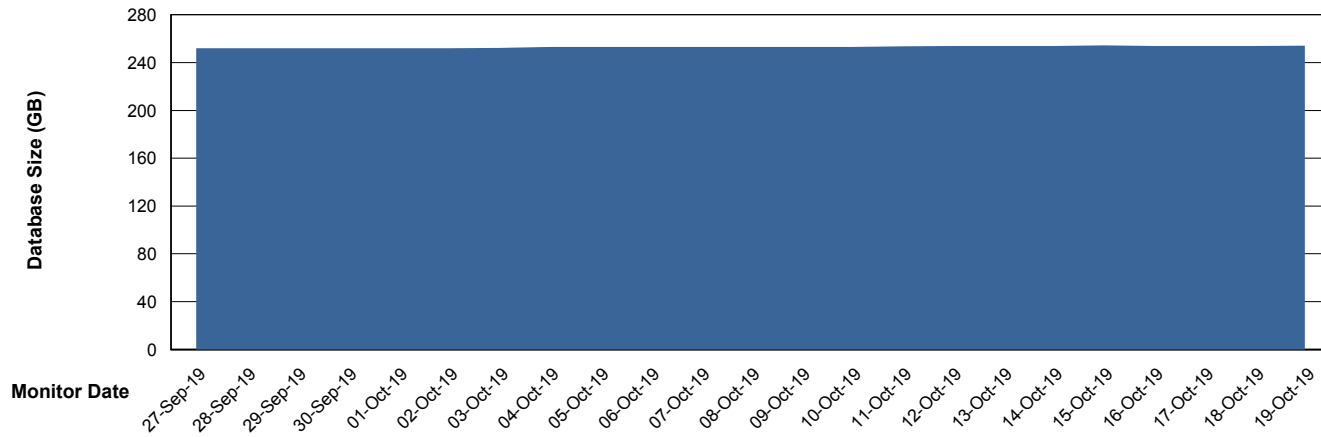

Weekly SLA Customer Report

Customer PCO Production
Database ID 44

DATABASE SIZE PCODB_Production

Database growth over last month

Weekly SLA Customer Report

Customer PCO Production
Database ID 44

Standby Database Health PCO Production

Recovery lag for last 7 days