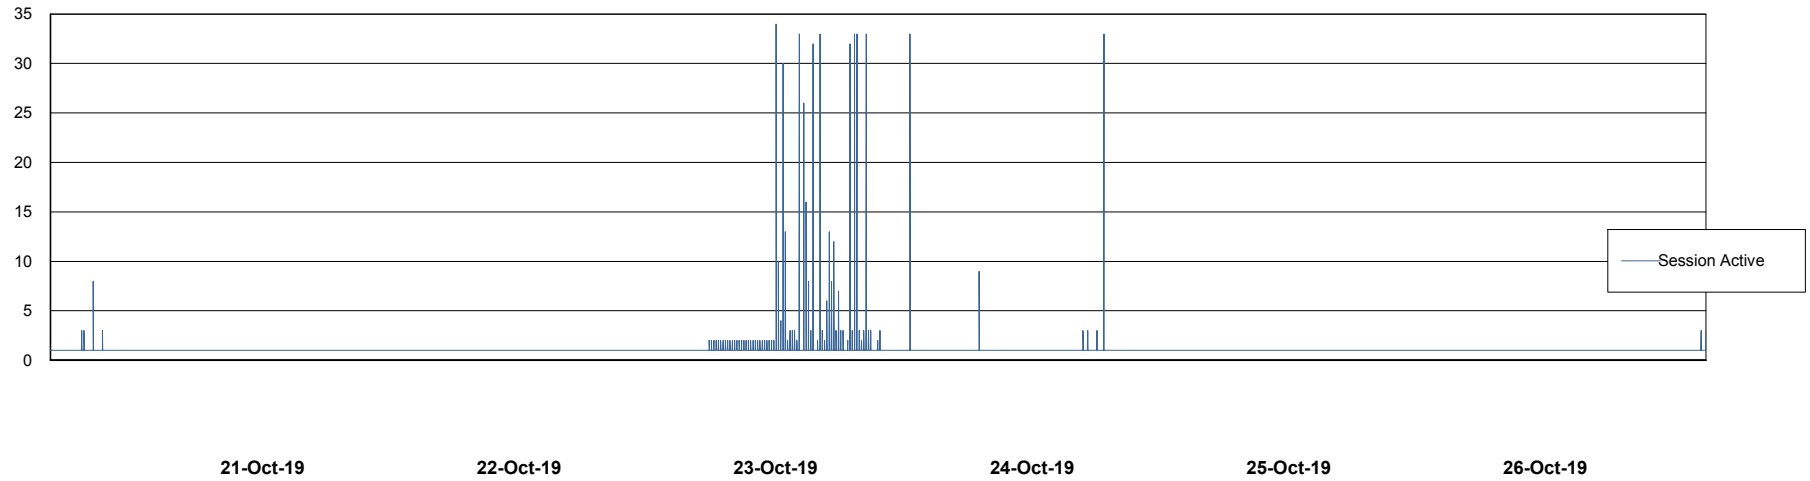

Database Performance NIXDB_Standby