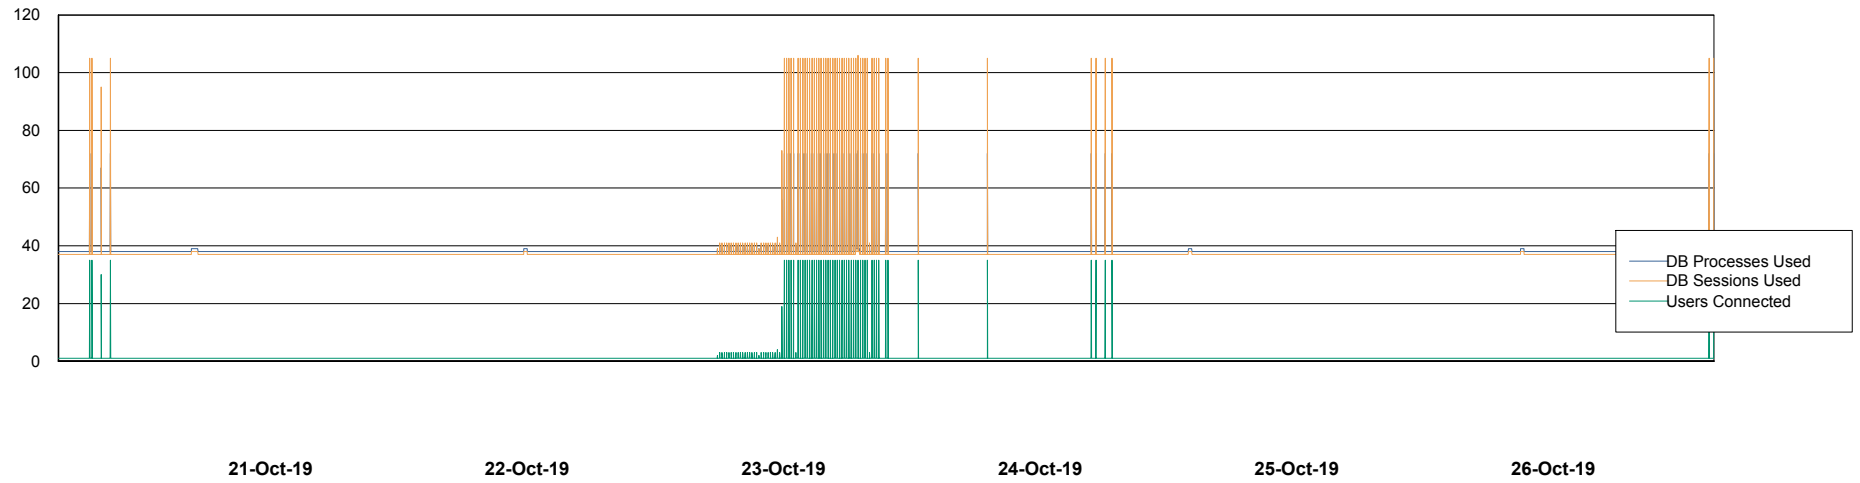

Database Performance NIXDB_Standby