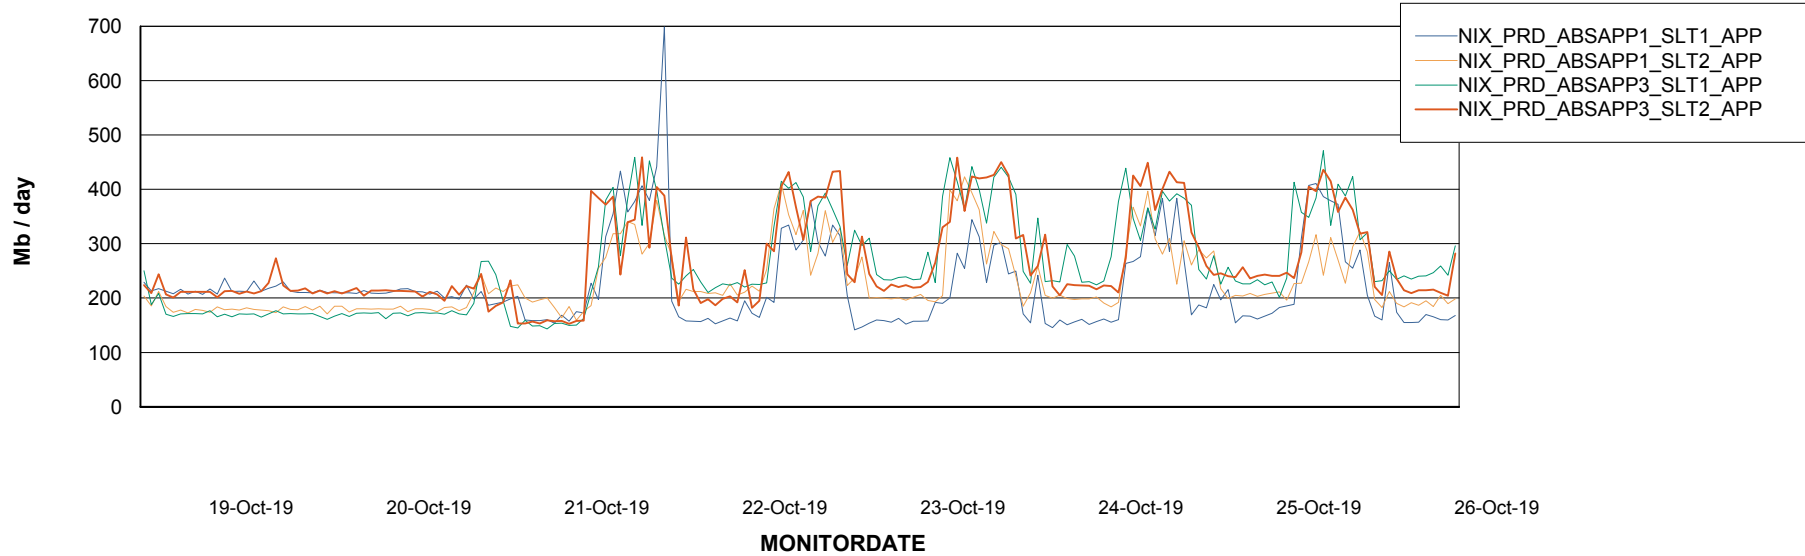

Standby Database Health NIX_Production

Recovery lag for last 7 days

Weekly SLA Customer Report

Customer NIX_Production
Database ID 51

ABSSolute Application Server Services

Avg memory used per ABS Server Service