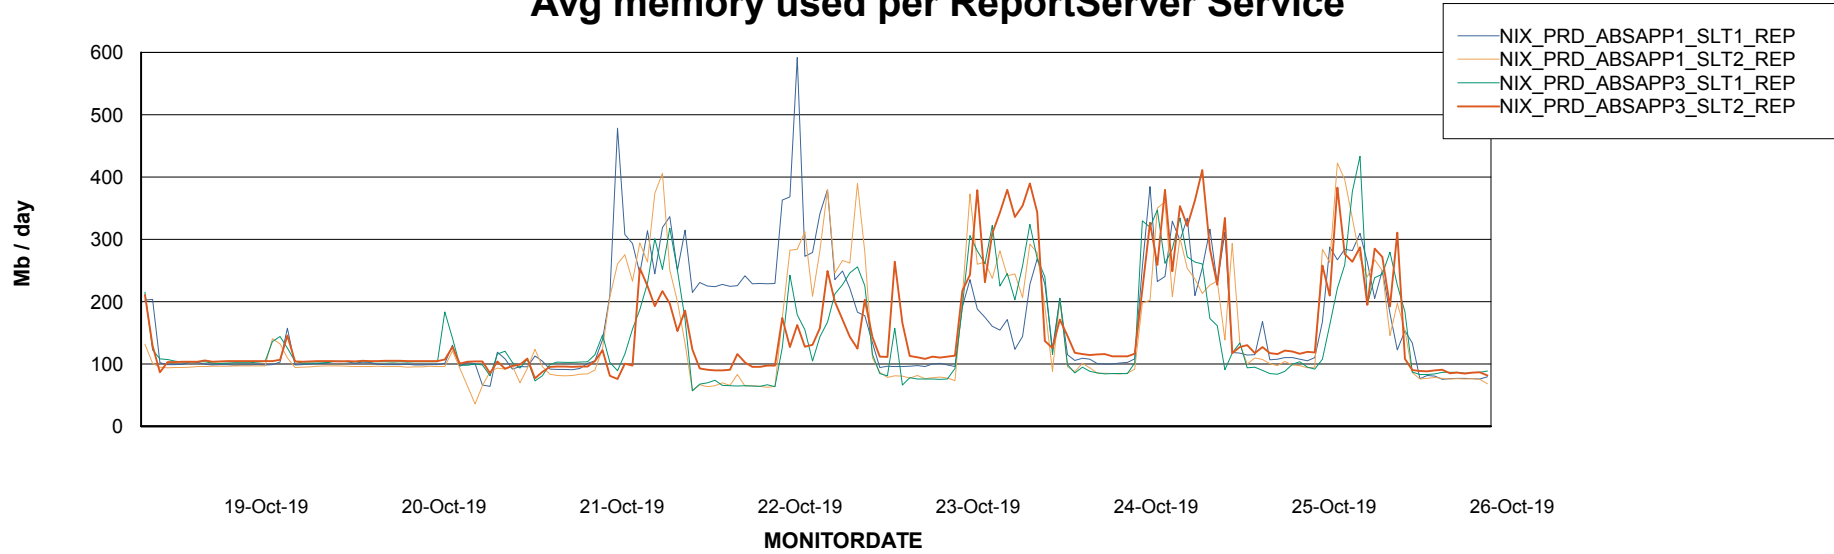

Avg users per day per ABS server

Weekly SLA Customer Report

Customer NIX_Production
Database ID 51

ABSSolute Application ReportServer Services

Avg memory used per ReportServer Service

Weekly SLA Customer Report