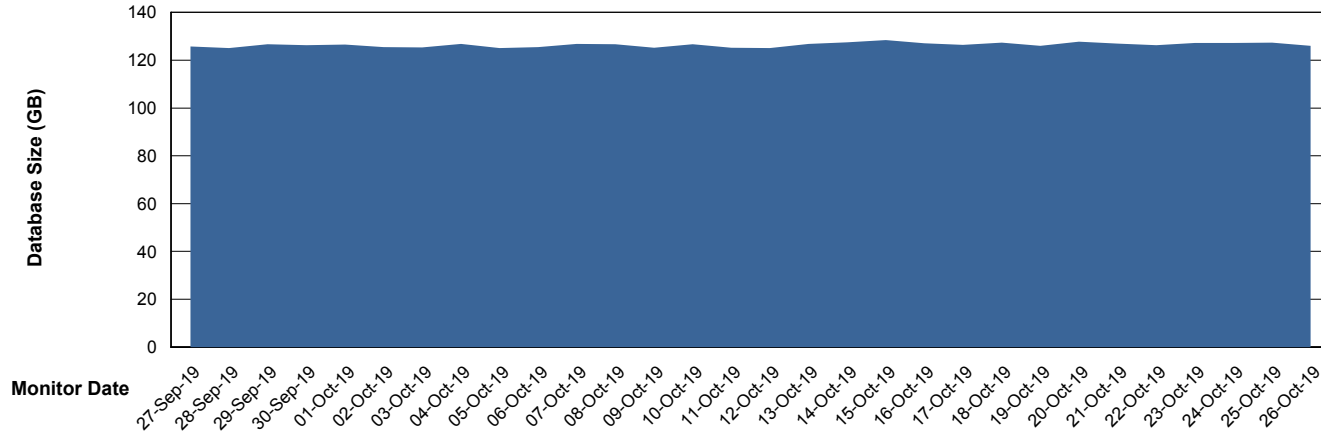

Customer NIX_Production
Database ID 51

Database Performance NIXDB_Standby

Weekly SLA Customer Report

Customer NIX_Production
Database ID 51

DATABASE SIZE NIXDB_BI

Database growth over last month

DATABASE SIZE NIXDB_Production

Database growth over last month

Weekly SLA Customer Report

Customer NIX_Production
 Database ID 51

Database Tablespace NIXDB_BI

Date	Tablespace Name	Filesize (Gb)	Usedsize (Gb)	Percentage free
26-Oct-19	ABSDATA	76	61	20
	INDX	80	62	23
25-Oct-19	ABSDATA	76	61	20
	INDX	80	62	23
24-Oct-19	ABSDATA	76	61	20
	INDX	80	62	23
23-Oct-19	ABSDATA	76	61	20
	INDX	80	62	23
22-Oct-19	ABSDATA	76	61	20
	INDX	80	62	23
21-Oct-19	ABSDATA	76	61	20
	INDX	80	62	23
20-Oct-19	ABSDATA	76	61	20
	INDX	80	62	23