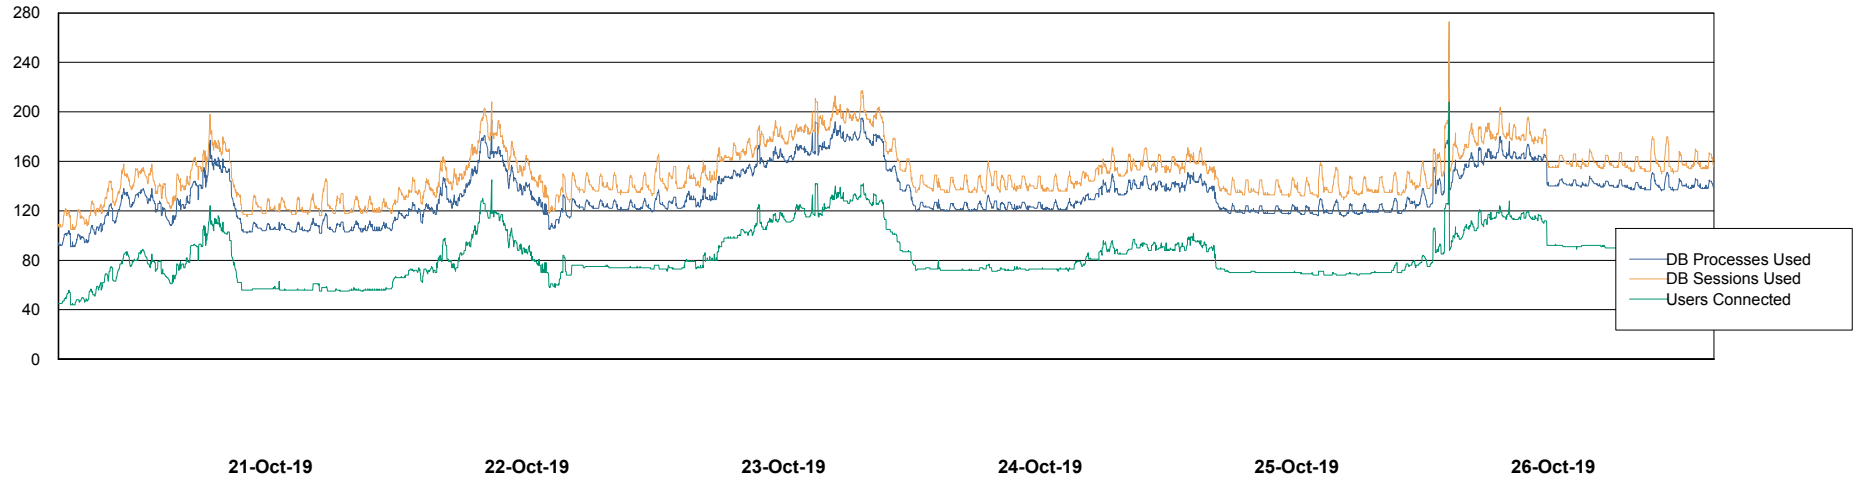

Weekly SLA Customer Report

Customer NIX_Production
Database ID 51

Database Performance NIXDB_BI

Weekly SLA Customer Report

Customer NIX_Production
Database ID 51

Database Performance NIXDB_Production

Weekly SLA Customer Report