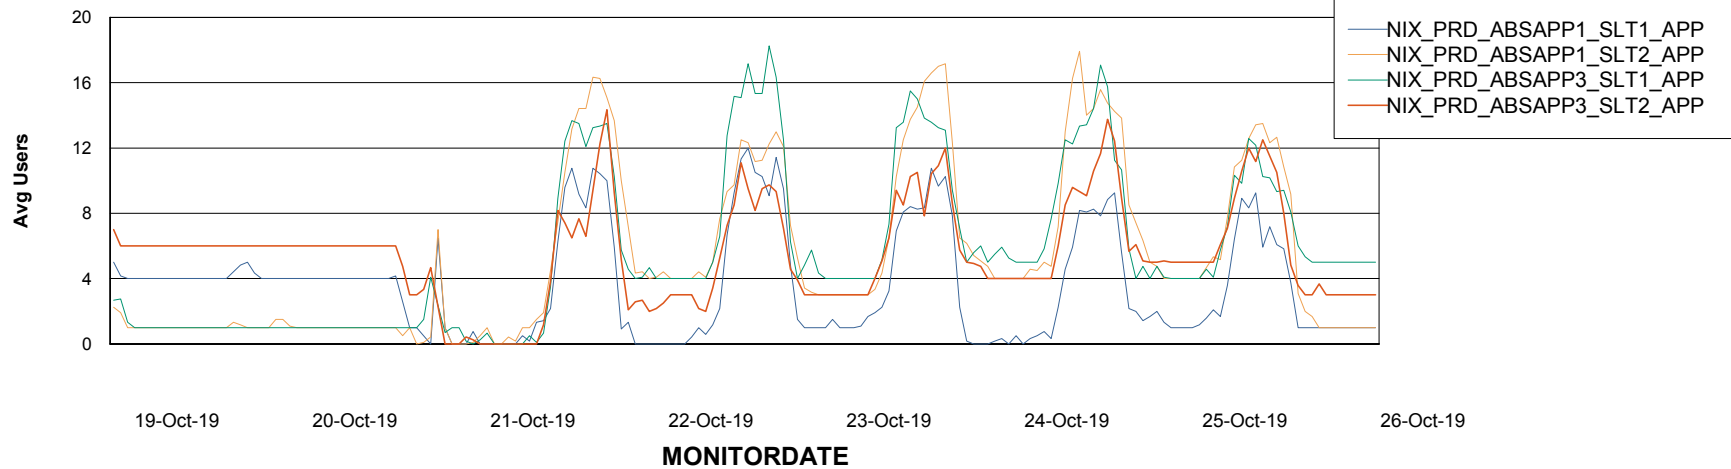

Avg users per day per ABS server