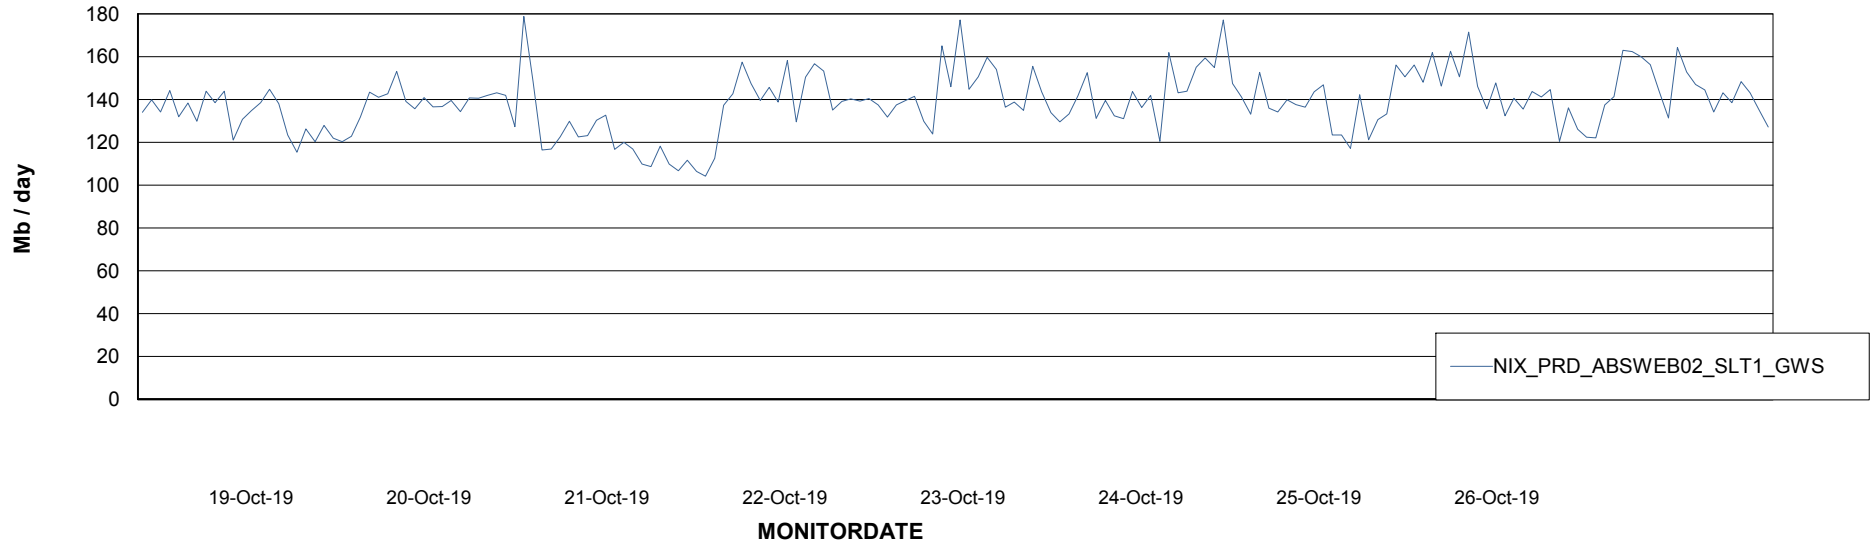

ABSSolute Web Component Services

Avg memory used per ABS Web component