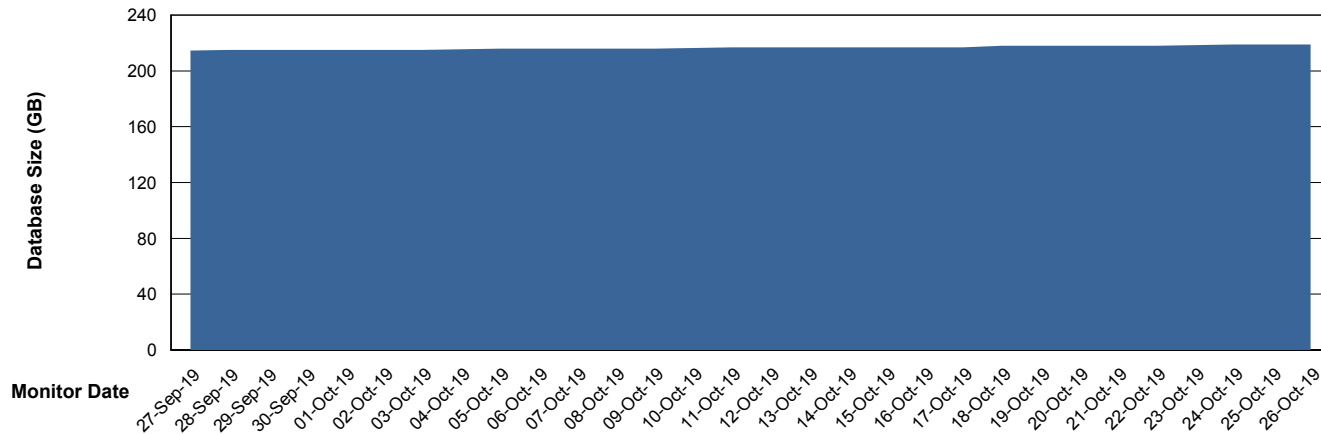

DATABASE SIZE NIXDB_Production

Database growth over last month