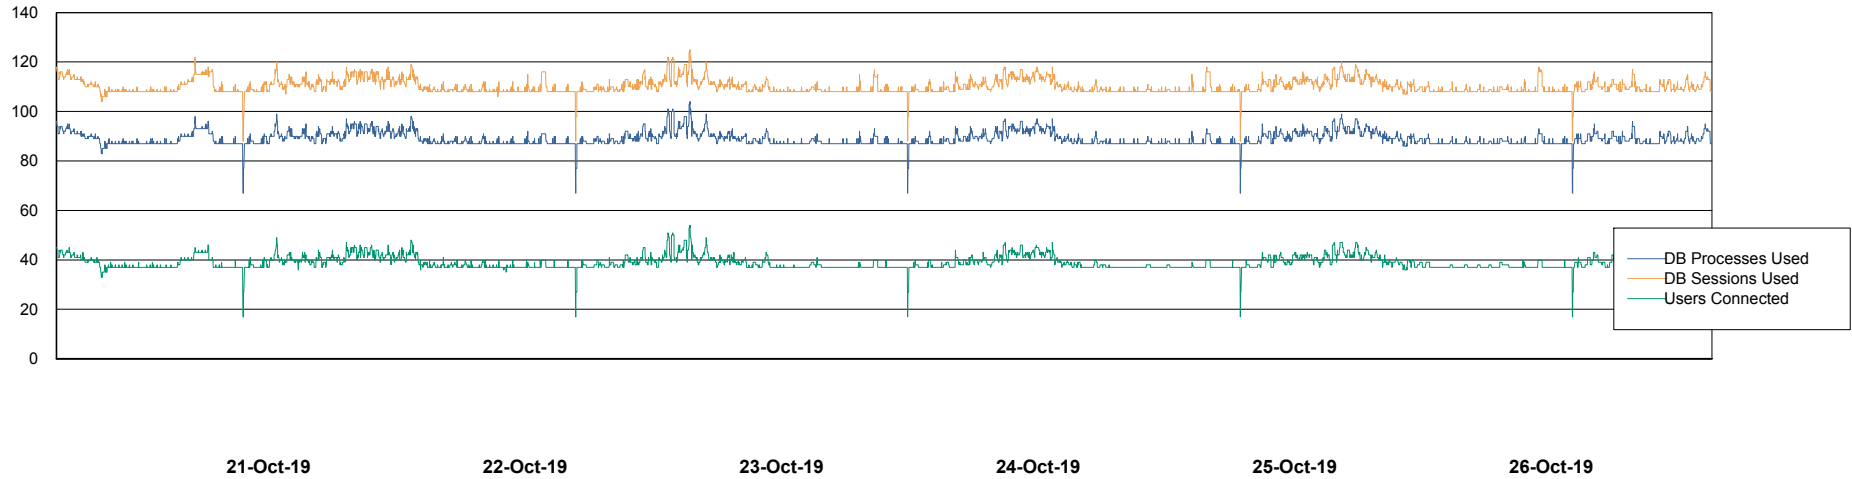

Database Performance LSS_ABSCH_DB_LIODA3