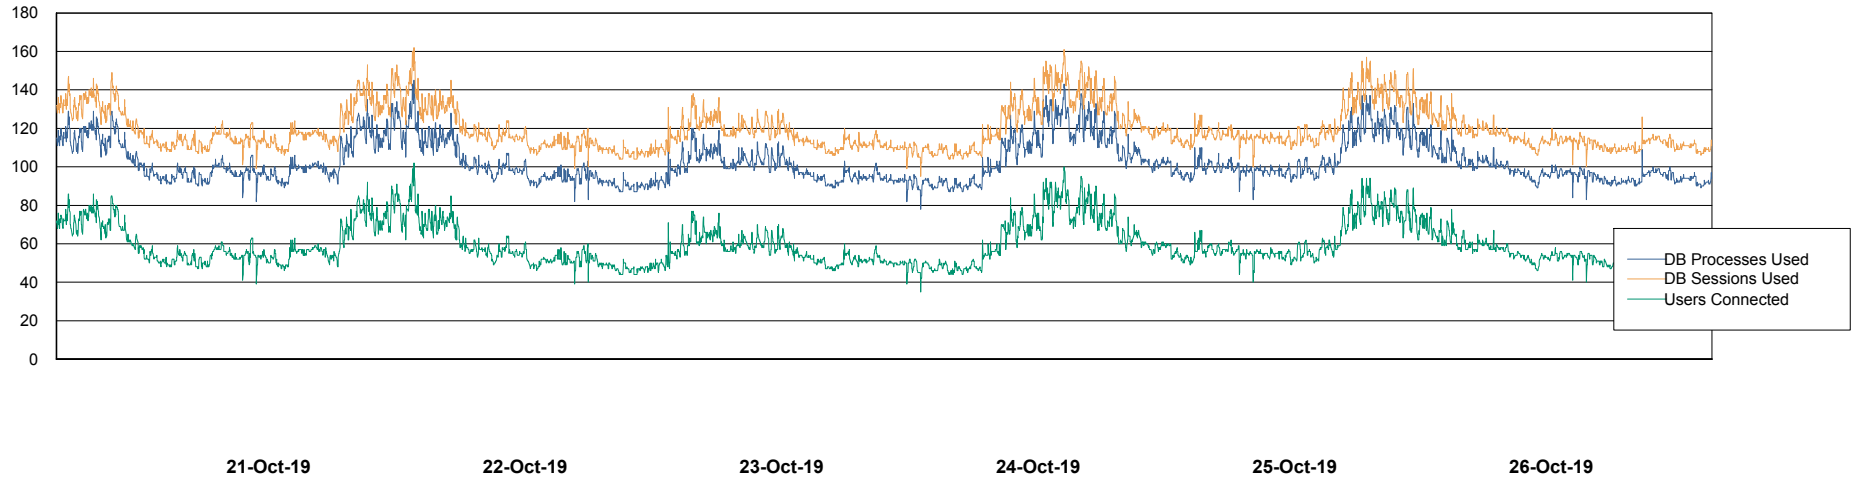

Database Performance LSS_ABSME_DB_LIODA4