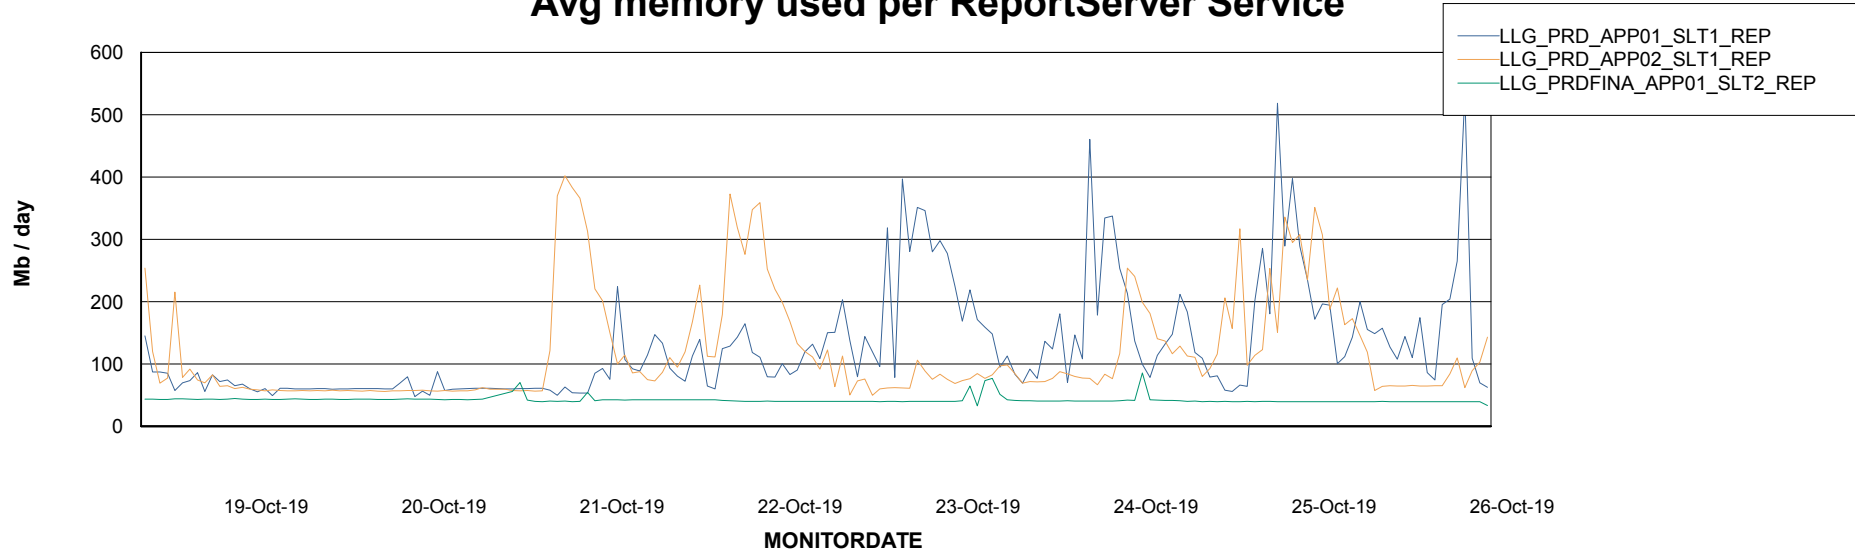

ABSolute Application Server Services

Avg memory used per ReportServer Service