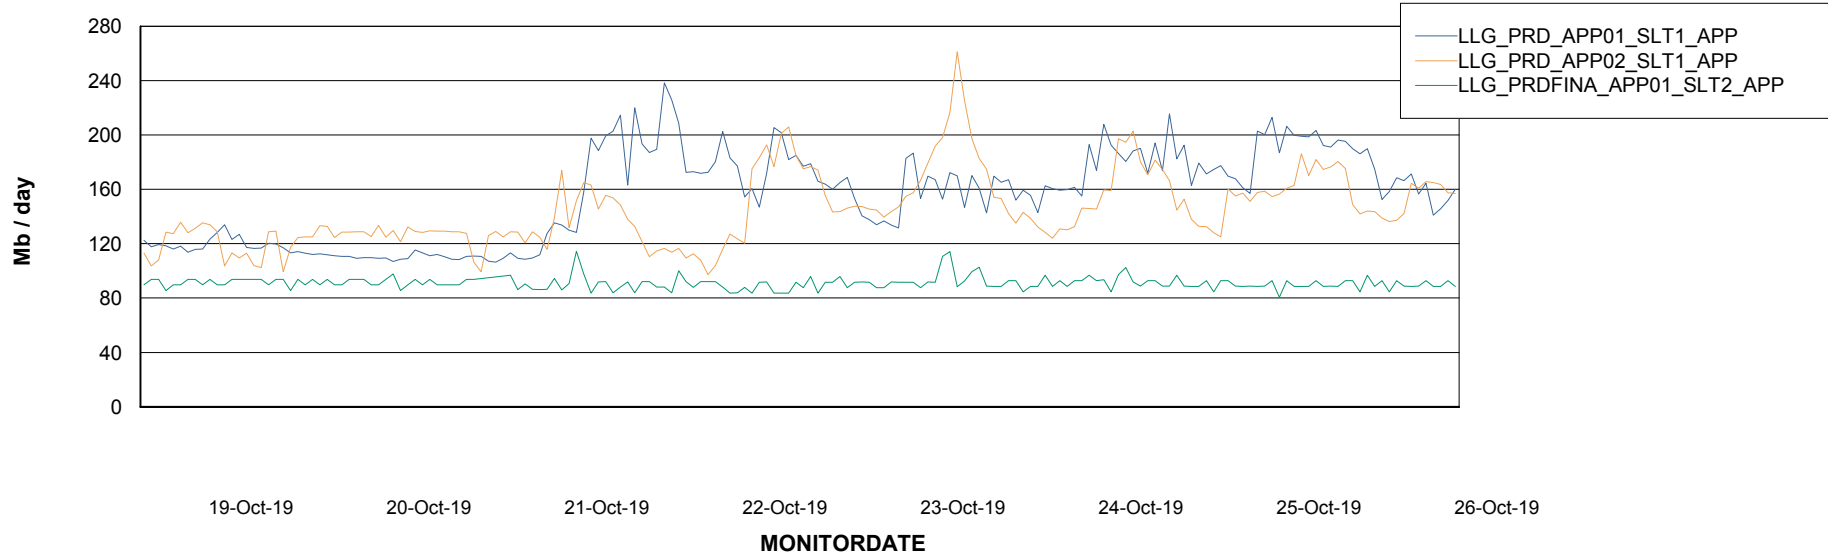

ABSSolute Application Server Services

Avg memory used per ABS Server Service