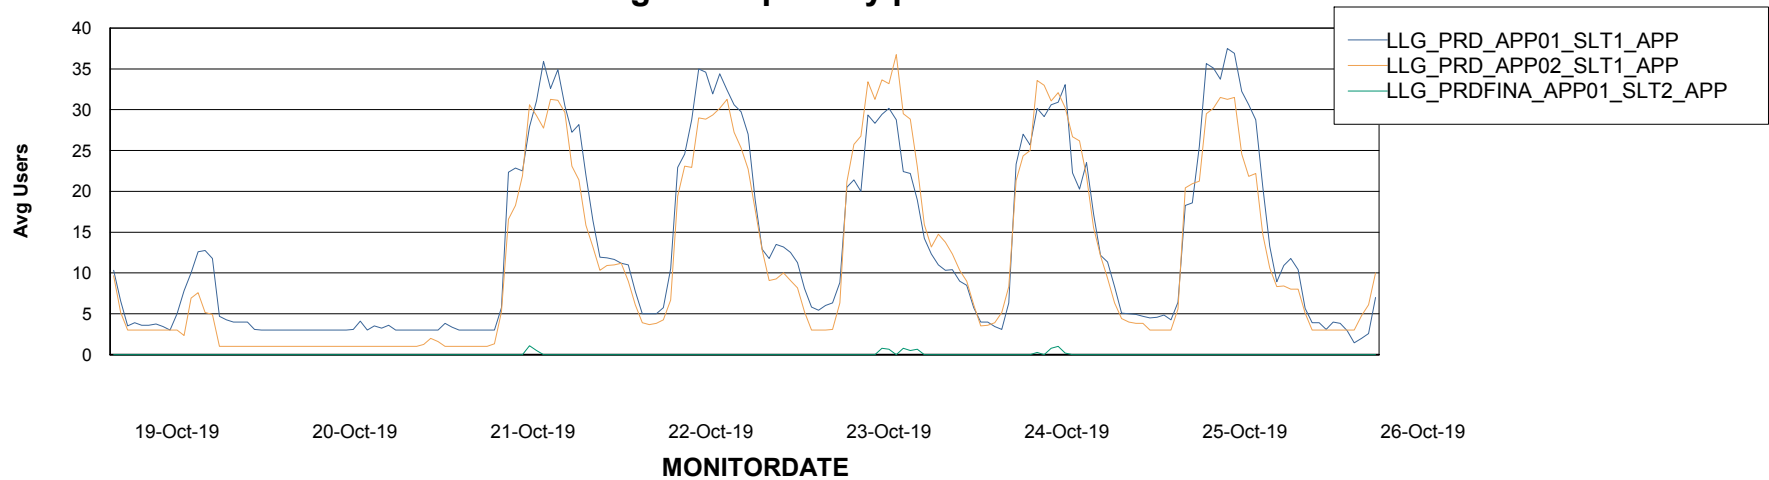

Avg users per day per ABS server