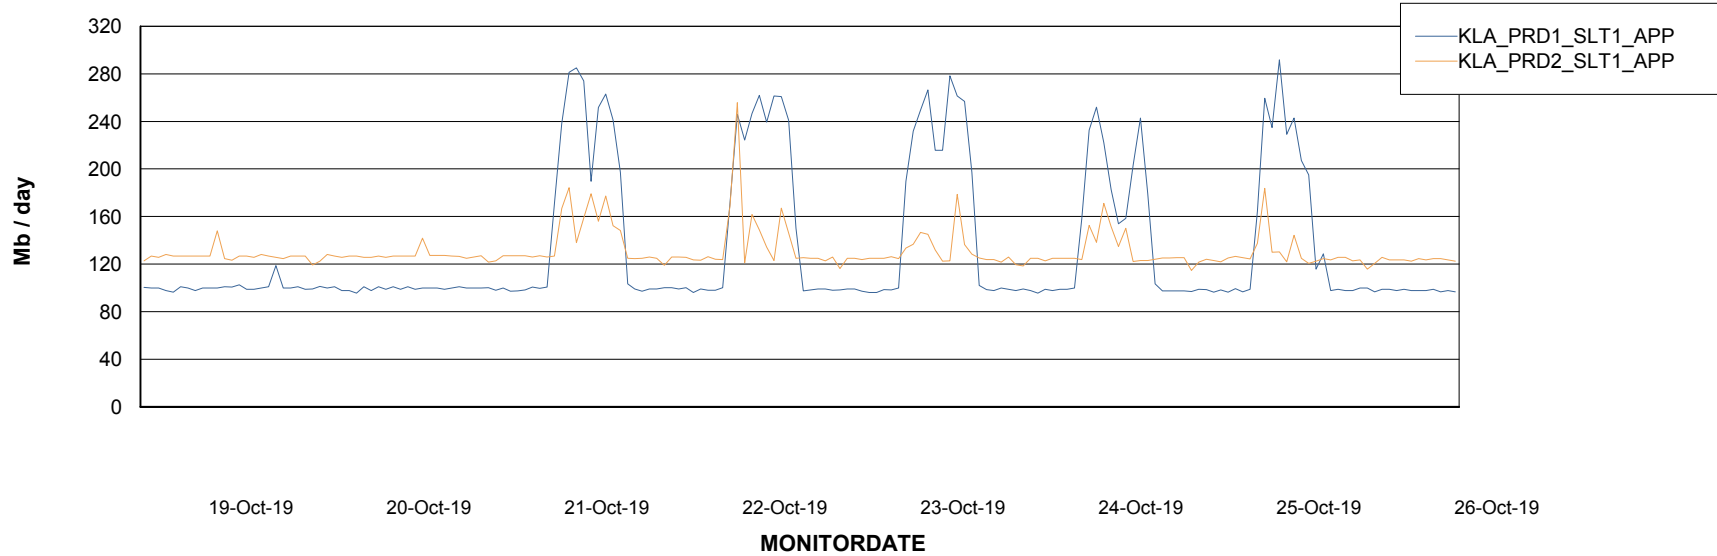

ABSSolute Application Server Services

Avg memory used per ABS Server Service