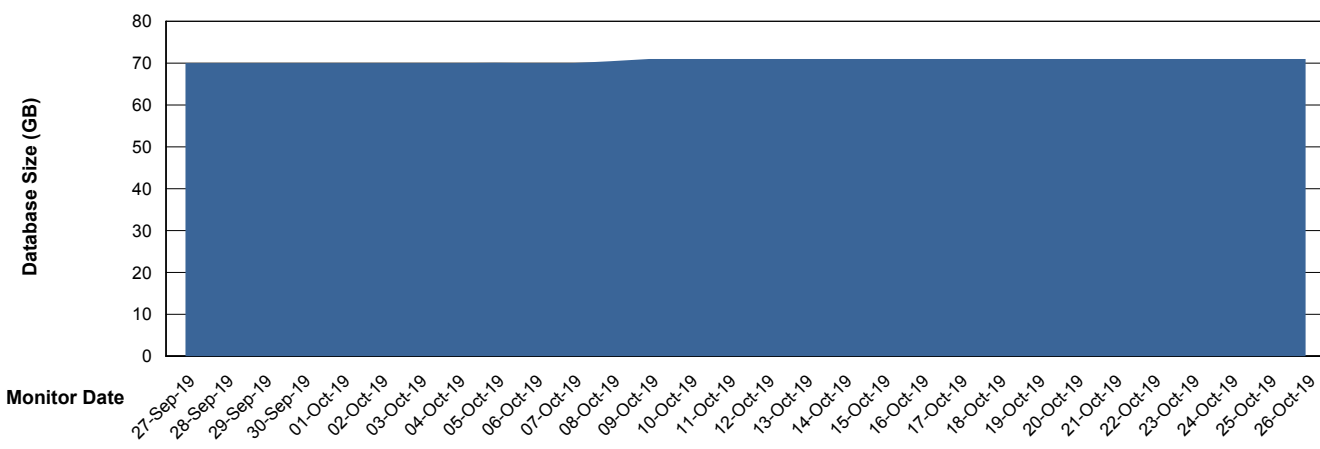

Database growth over last month

Database Tablespace KLADB_Production

Date	Tablespace Name	Filesize (Gb)	Usedsize (Gb)	Percentage free
26-Oct-19	ABSDATA	42	35	17
	INDX	39	32	18
25-Oct-19	ABSDATA	42	35	17
	INDX	39	32	18
24-Oct-19	ABSDATA	42	35	17
	INDX	39	32	18
23-Oct-19	ABSDATA	42	35	17
	INDX	39	32	18
22-Oct-19	ABSDATA	42	35	17
	INDX	39	32	18
21-Oct-19	ABSDATA	42	35	17
	INDX	39	32	18
20-Oct-19	ABSDATA	42	35	17
	INDX	39	32	18