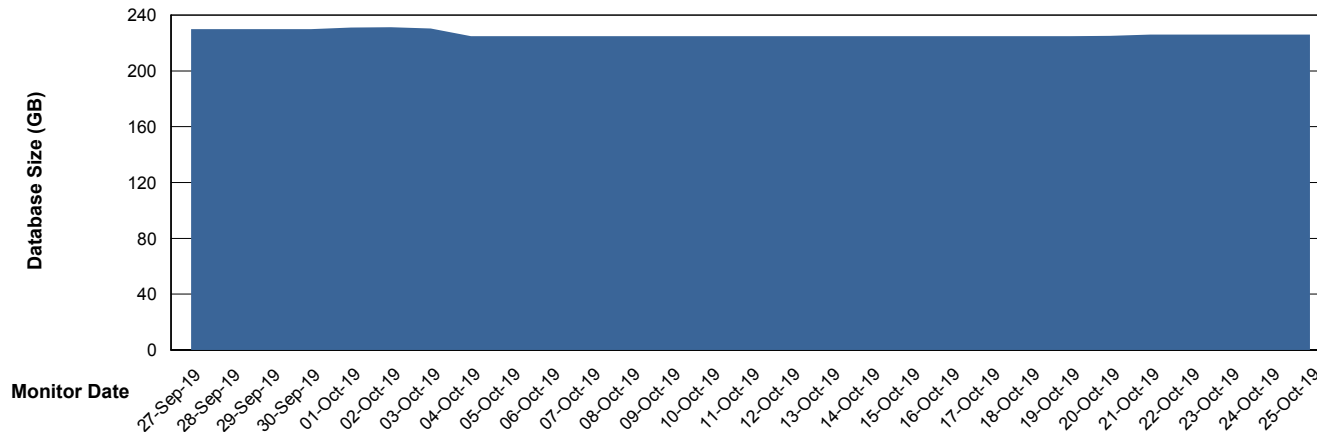

Customer FIS_Production
Database ID 46

Database Performance FISDB_Standby

Weekly SLA Customer Report

Customer FIS_Production
Database ID 46

DATABASE SIZE FISDB_PRD_BI

Database growth over last month

DATABASE SIZE FISDB_Production

Database growth over last month

Weekly SLA Customer Report

Customer FIS_Production
 Database ID 46

Database Tablespace FISDB_PRD_BI

Date	Tablespace Name	Filesize (Gb)	Usedsize (Gb)	Percentage free
25-Oct-19	ABSDATA	104	45	57
	INDX	82	52	37
24-Oct-19	ABSDATA	104	45	57
	INDX	82	52	37
23-Oct-19	ABSDATA	104	45	57
	INDX	82	52	37
22-Oct-19	ABSDATA	104	45	57
	INDX	82	52	37
21-Oct-19	ABSDATA	104	45	57
	INDX	82	52	37
20-Oct-19	ABSDATA	104	45	57
	INDX	82	52	37