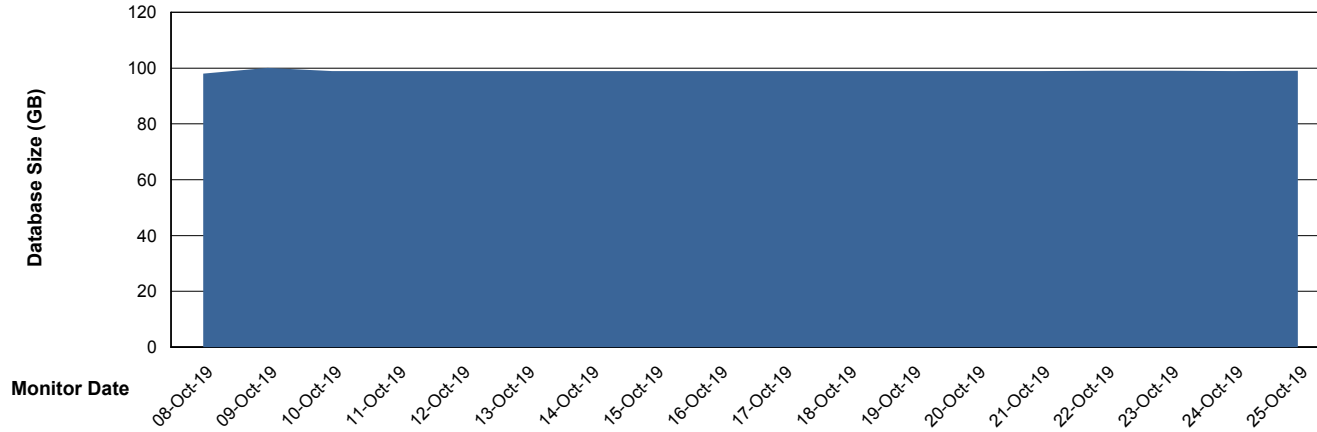

Customer FIS_Production
Database ID 46

Database Performance FISDB_Standby

Weekly SLA Customer Report

Customer FIS_Production
Database ID 46

DATABASE SIZE FISDB_PRD_BI

Database growth over last month

DATABASE SIZE FISDB_Production

Database growth over last month

Weekly SLA Customer Report

Customer FIS_Production
 Database ID 46

Database Tablespace FISDB_PRD_BI

Date	Tablespace Name	Filesize (Gb)	Usedsize (Gb)	Percentage free
25-Oct-19	ABSDATA	104	45	57
	INDX	82	52	37
24-Oct-19	ABSDATA	104	45	57
	INDX	82	52	37
23-Oct-19	ABSDATA	104	45	57
	INDX	82	52	37
22-Oct-19	ABSDATA	104	45	57
	INDX	82	52	37
21-Oct-19	ABSDATA	104	45	57
	INDX	82	52	37
20-Oct-19	ABSDATA	104	45	57
	INDX	82	52	37