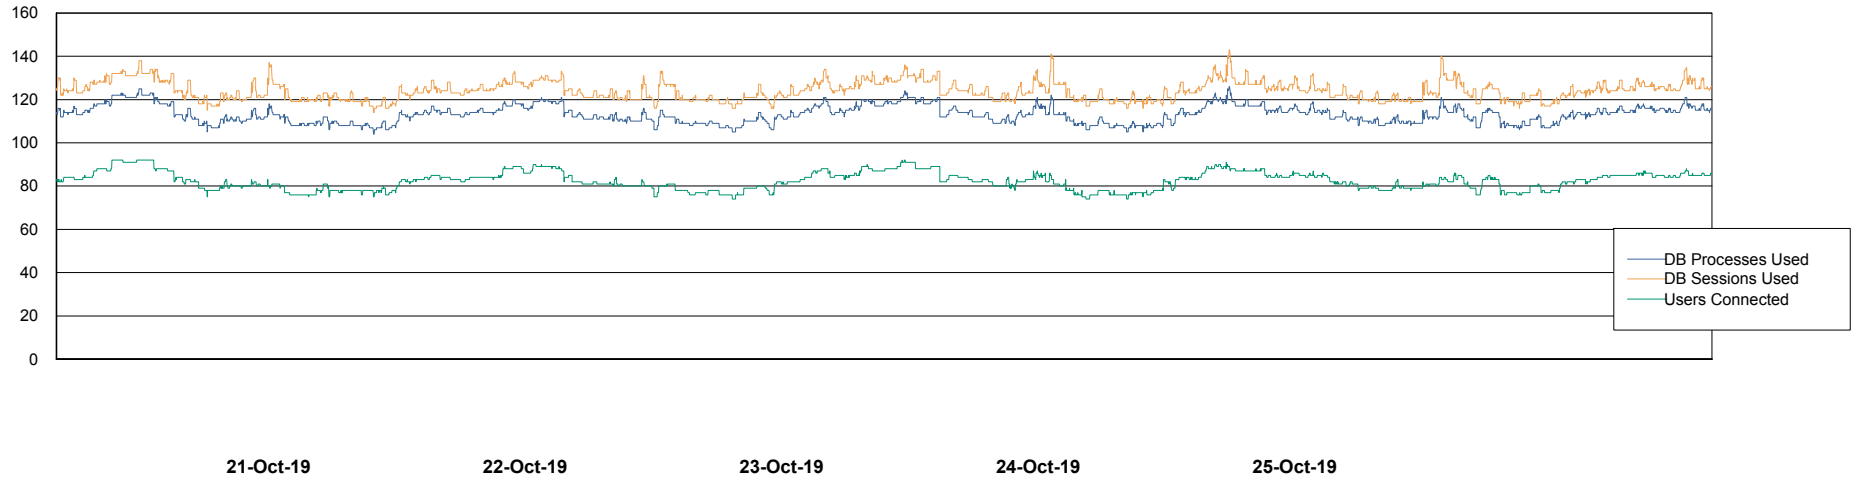

Weekly SLA Customer Report

Customer FIS_Production
Database ID 46

Database Performance FISDB_PRD_BI

Weekly SLA Customer Report

Customer FIS_Production
Database ID 46

Database Performance FISDB_Production

Weekly SLA Customer Report