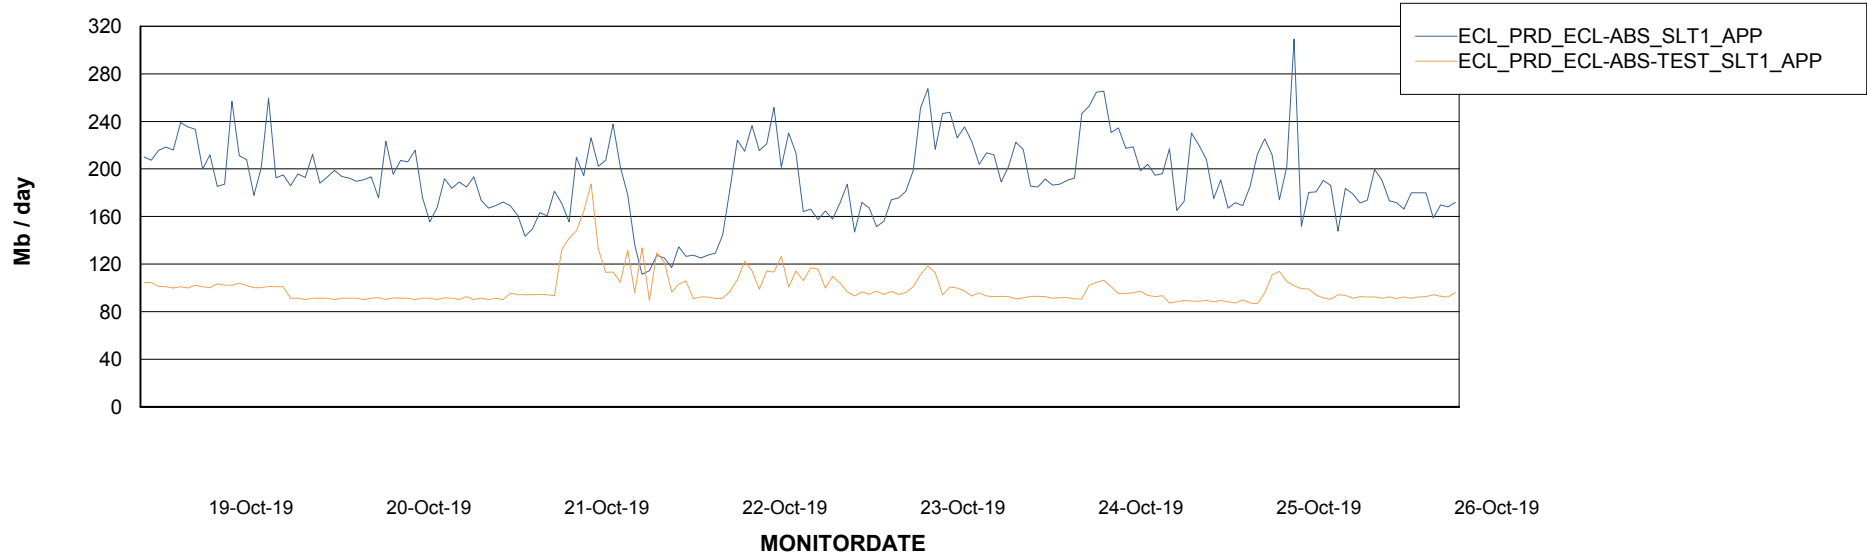

ABSSolute Application Server Services

Avg memory used per ABS Server Service