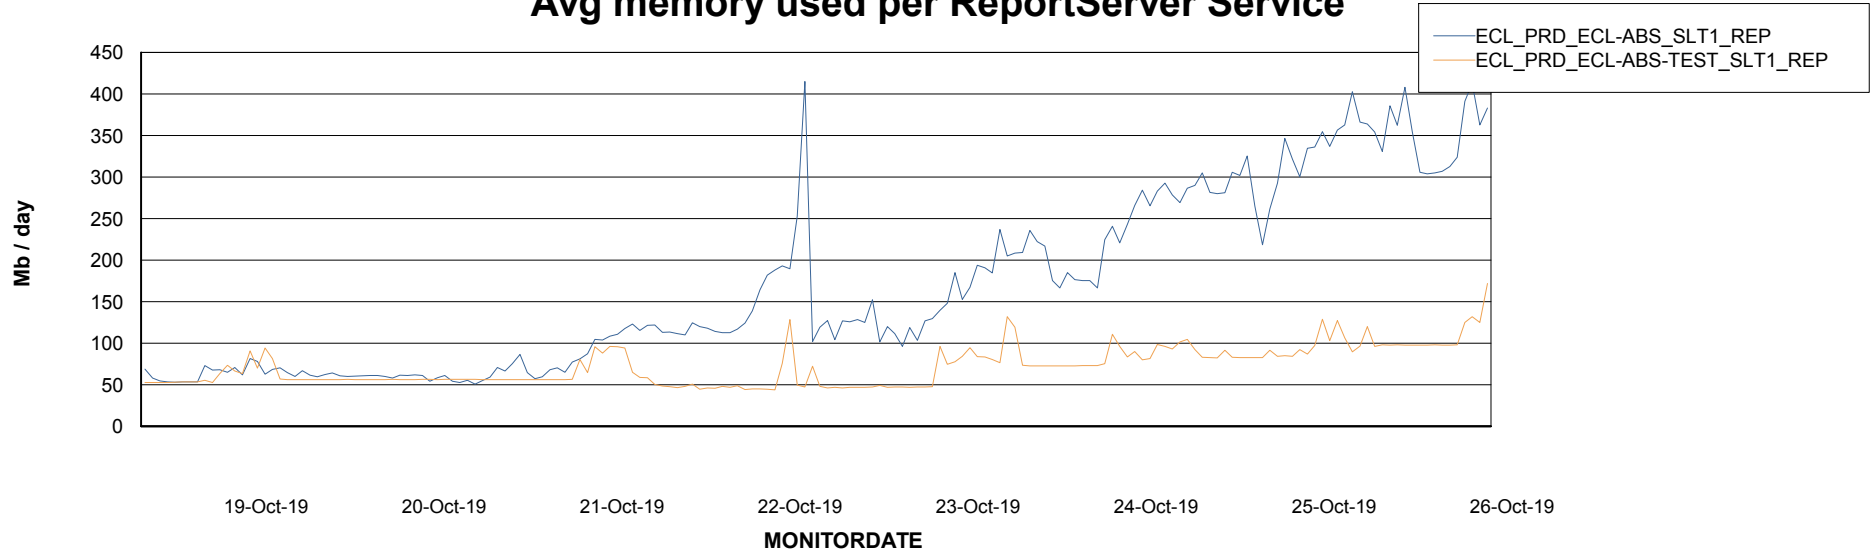

Avg memory used per ABS Server Service

Avg users per day per ABS server

Weekly SLA Customer Report

Customer ECL Production
Database ID 77

ABSSolute Application ReportServer Services

Avg memory used per ReportServer Service