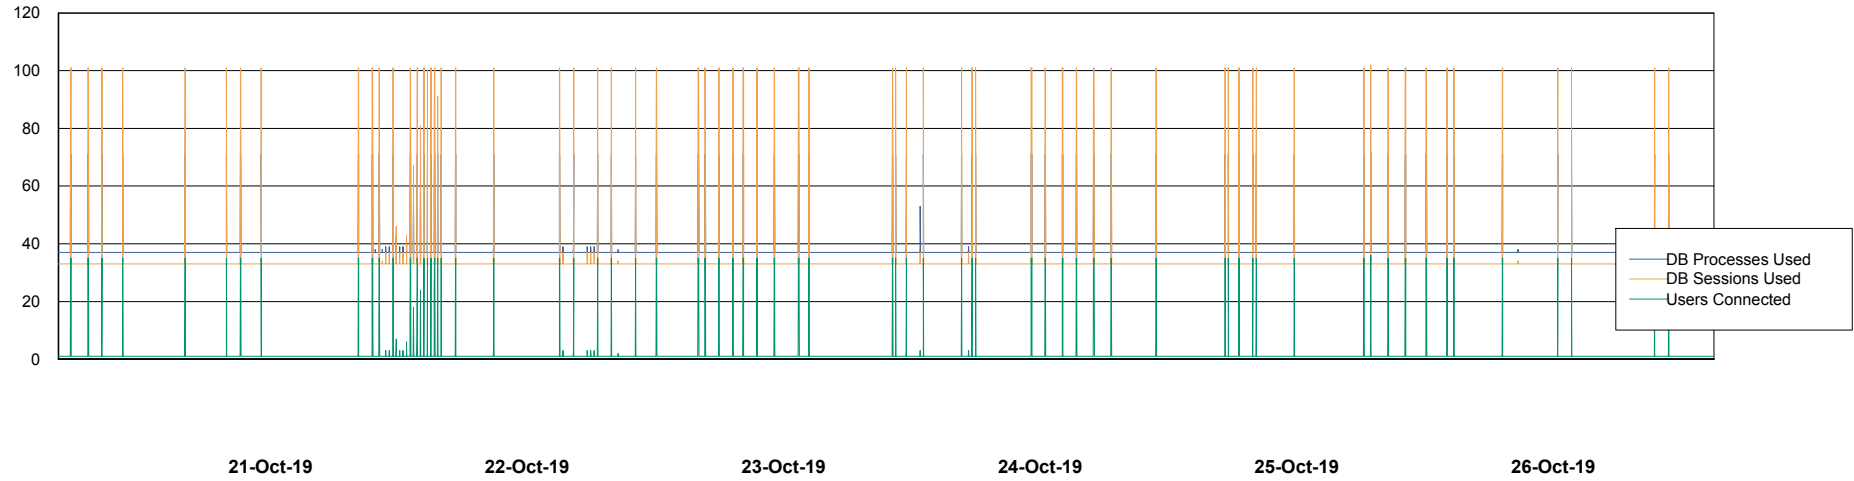

Weekly SLA Customer Report

Customer ECL Production
Database ID 77

Database Performance ECLDB_Production

Weekly SLA Customer Report

Customer ECL Production
Database ID 77

Database Performance ECLDB_Standby

Weekly SLA Customer Report