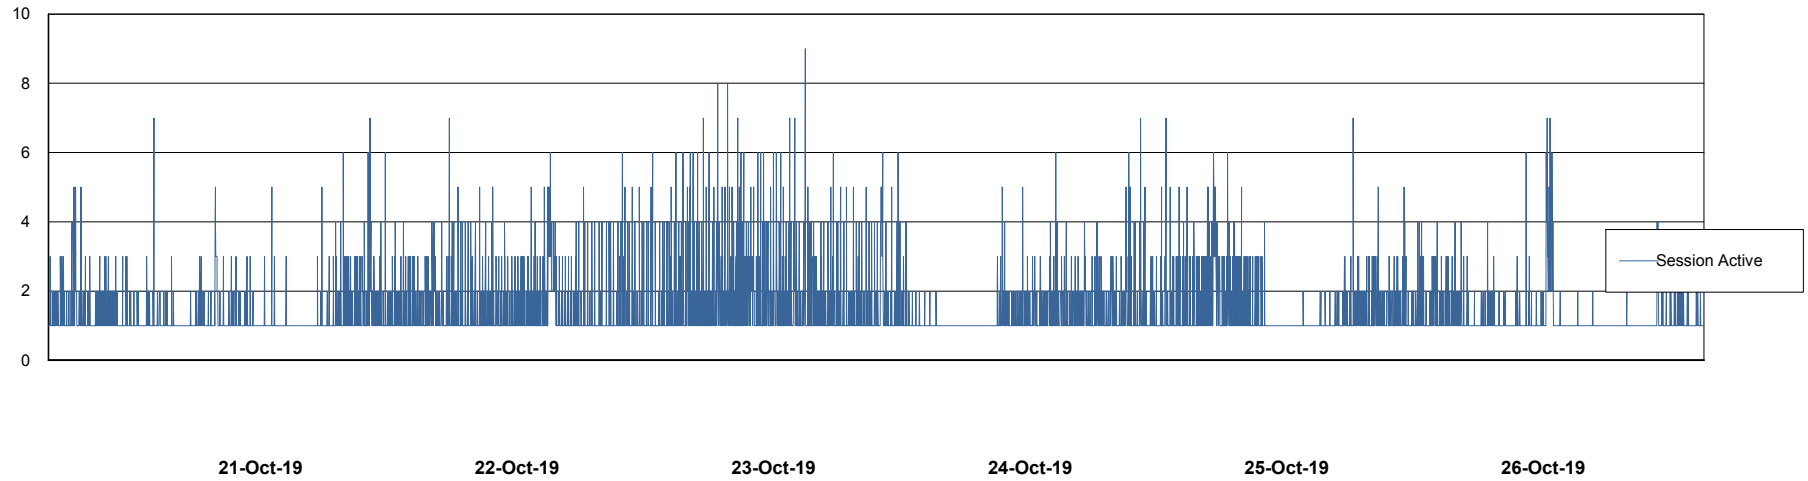

Database Performance ECLDB_Production