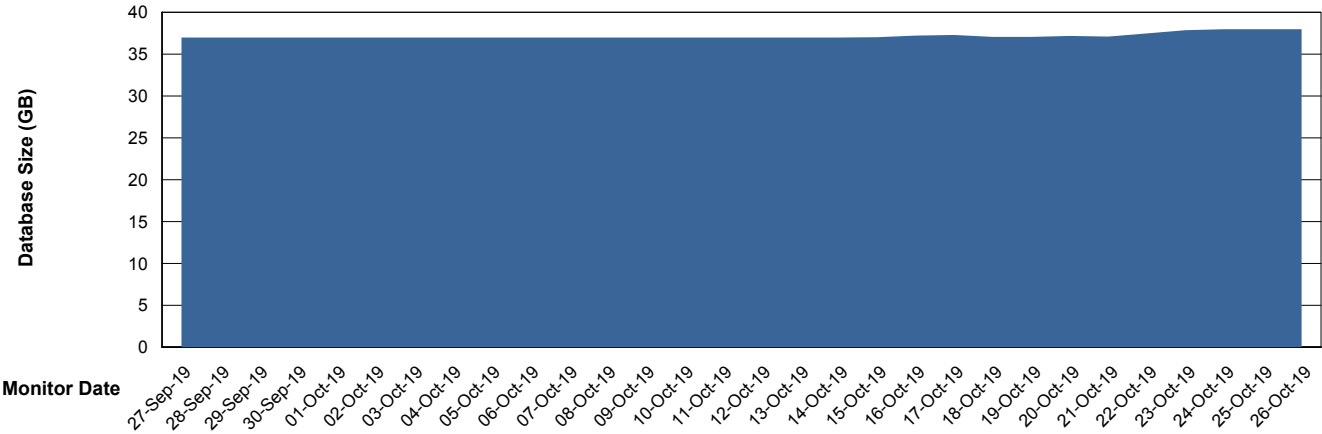

Weekly SLA Customer Report

Customer ECL Production
Database ID 77

Database Performance ECLDB_Production

Weekly SLA Customer Report

Customer ECL Production
Database ID 77

Database Performance ECLDB_Standby

Weekly SLA Customer Report

Customer ECL Production
 Database ID 77

DATABASE SIZE ECLDB_Production

Database growth over last month

Database Tablespace ECLDB_Production

Date	Tablespace Name	Filesize (Gb)	Usedsize (Gb)	Percentage free
26-Oct-19	ABSDATA	40	34	15
	INDX	8	1	88
25-Oct-19	ABSDATA	40	34	15
	INDX	8	1	88
24-Oct-19	ABSDATA	40	34	15
	INDX	8	1	88
23-Oct-19	ABSDATA	40	34	15
	INDX	8	1	88
22-Oct-19	ABSDATA	40	34	15
	INDX	8	1	88
21-Oct-19	ABSDATA	40	34	15
	INDX	8	1	88
20-Oct-19	ABSDATA	40	34	15
	INDX	8	1	88