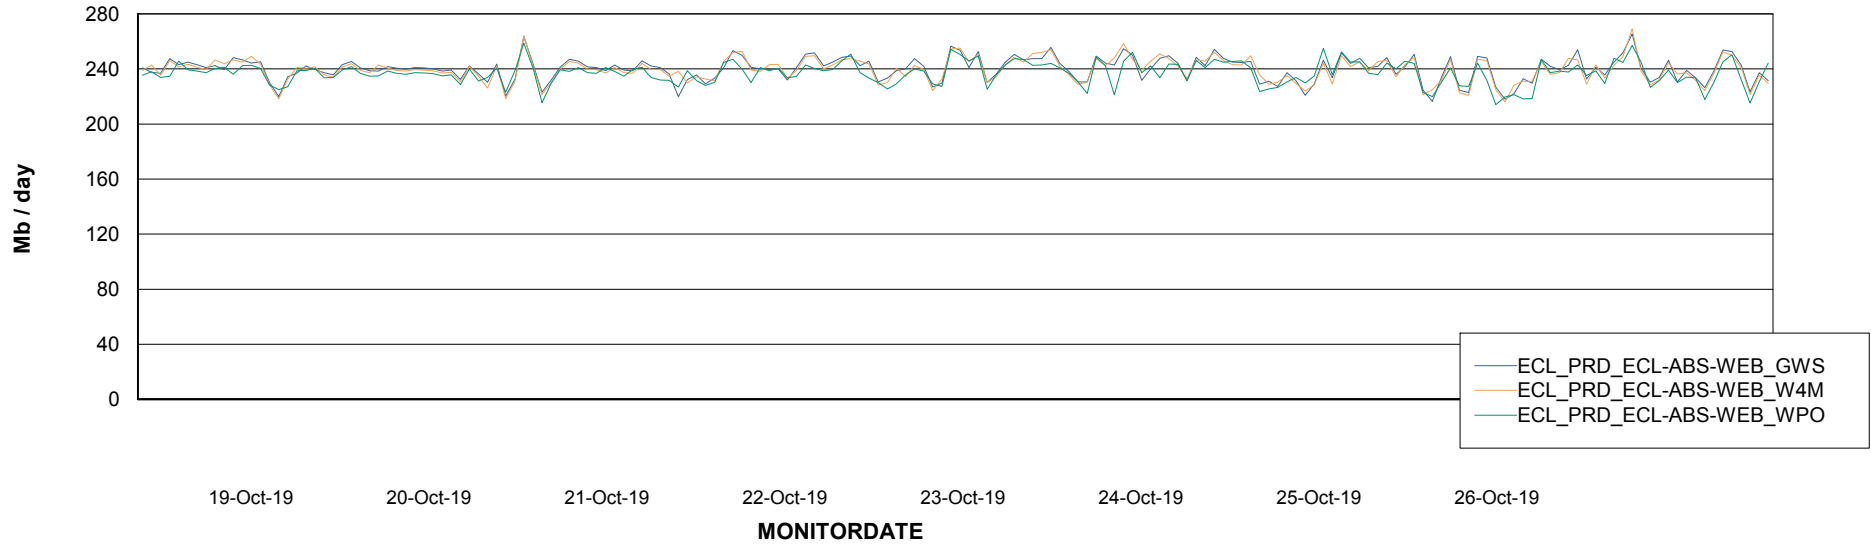

ABSolute Web Component Services

Avg memory used per ABS Web component