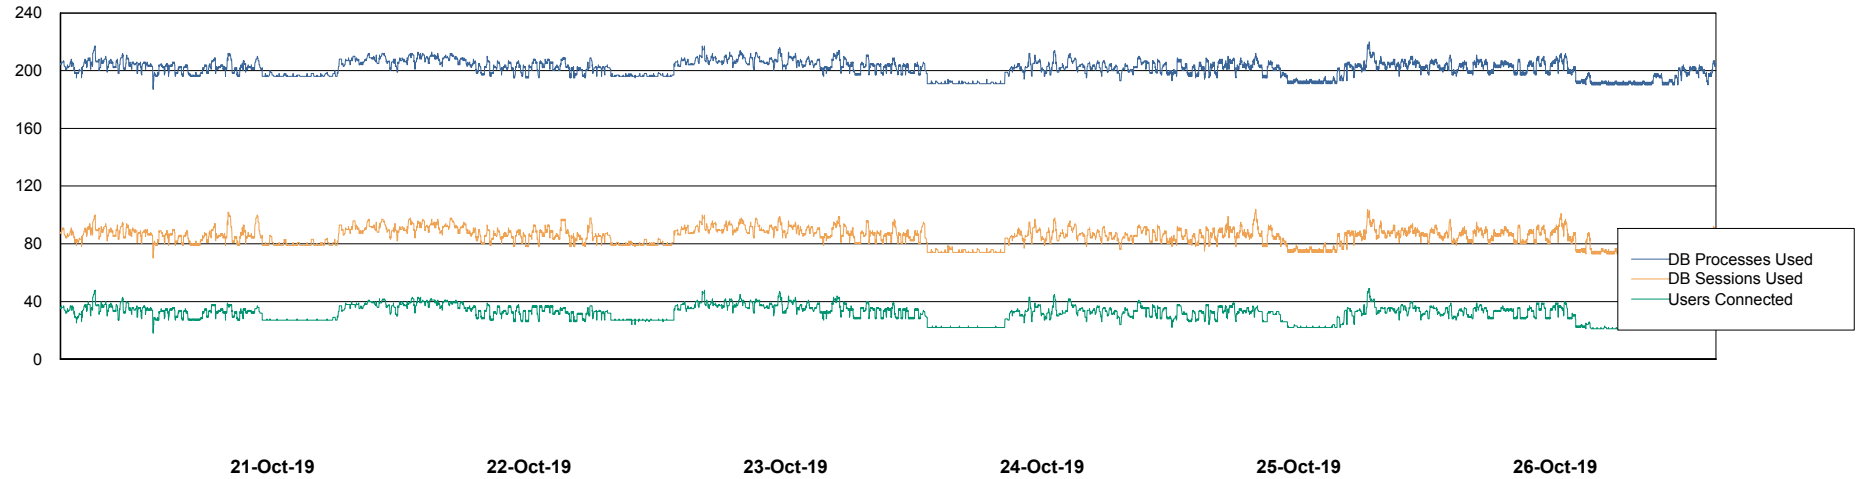

Weekly SLA Customer Report

Customer ECL Production
Database ID 77

Harddisk Usage ECL_PRD_ECL-ABS-WEB

	Free disk space on c: (%)	Total disk space on c: (Gb)
26-Oct-19	80	127
25-Oct-19	80	127
24-Oct-19	80	127
23-Oct-19	80	127
22-Oct-19	80	127
21-Oct-19	80	127
20-Oct-19	80	127

Weekly SLA Customer Report

Customer ECL Production
Database ID 77

Database Performance ECLDB_Production

Weekly SLA Customer Report

Customer ECL Production
Database ID 77

Database Performance ECLDB_Standby

Weekly SLA Customer Report