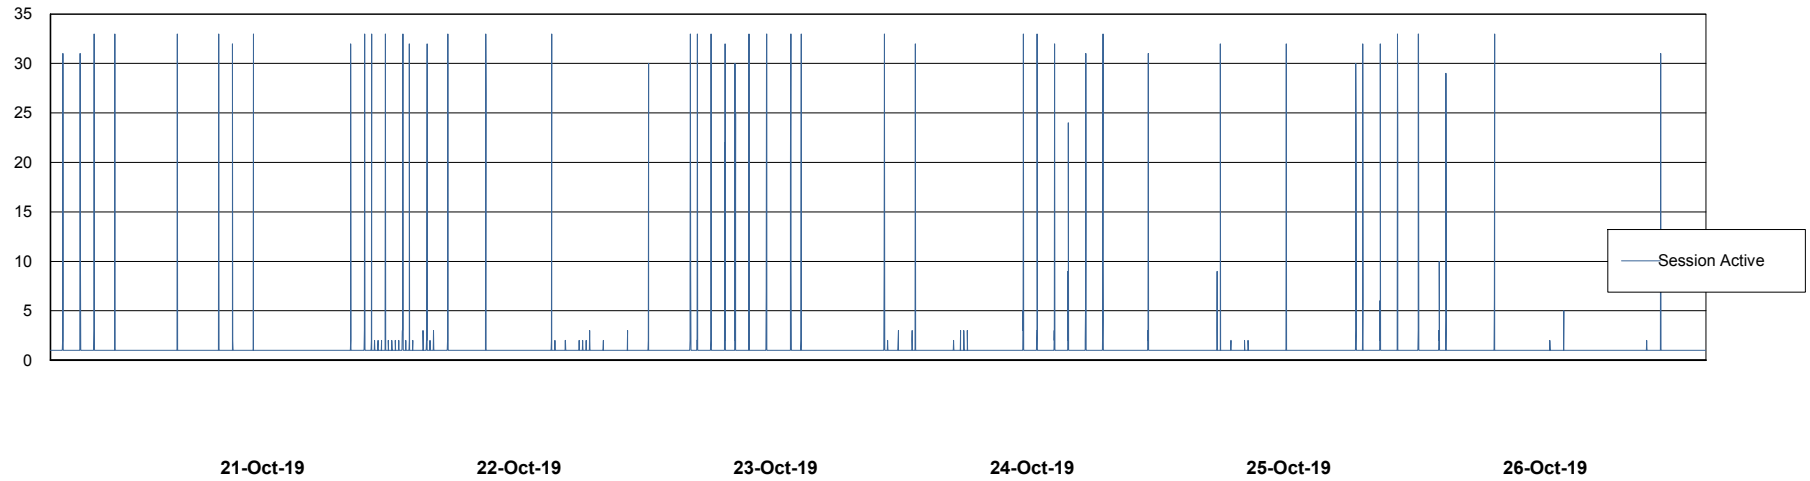

Weekly SLA Customer Report

Customer ECL Production
Database ID 77

Database Performance ECLDB_Production

Weekly SLA Customer Report

Customer ECL Production
Database ID 77

Database Performance ECLDB_Standby

Weekly SLA Customer Report