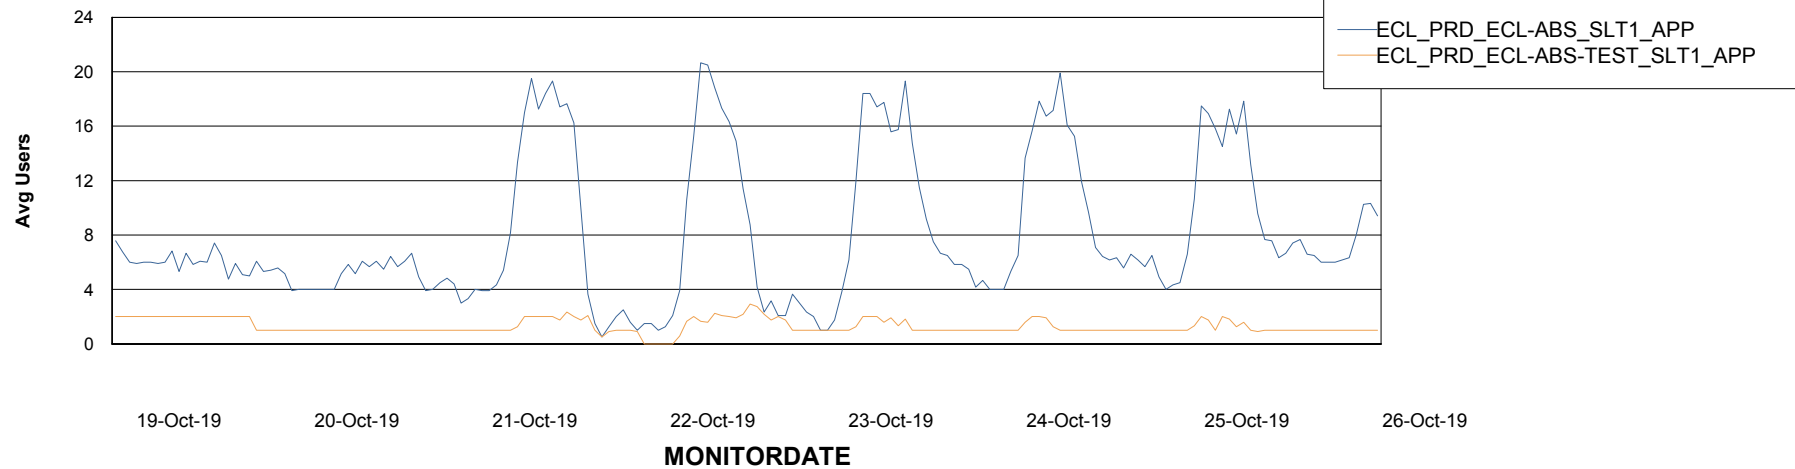

Avg users per day per ABS server