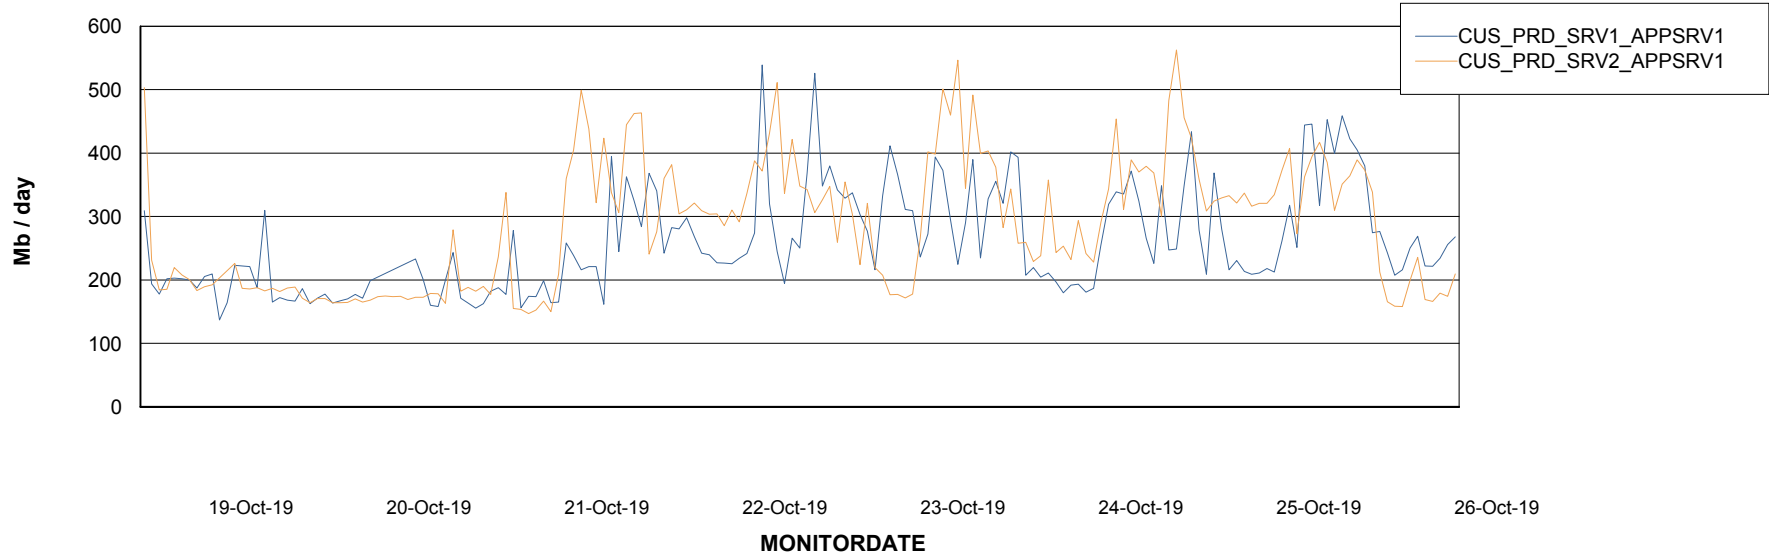

ABSSolute Application Server Services

Avg memory used per ABS Server Service