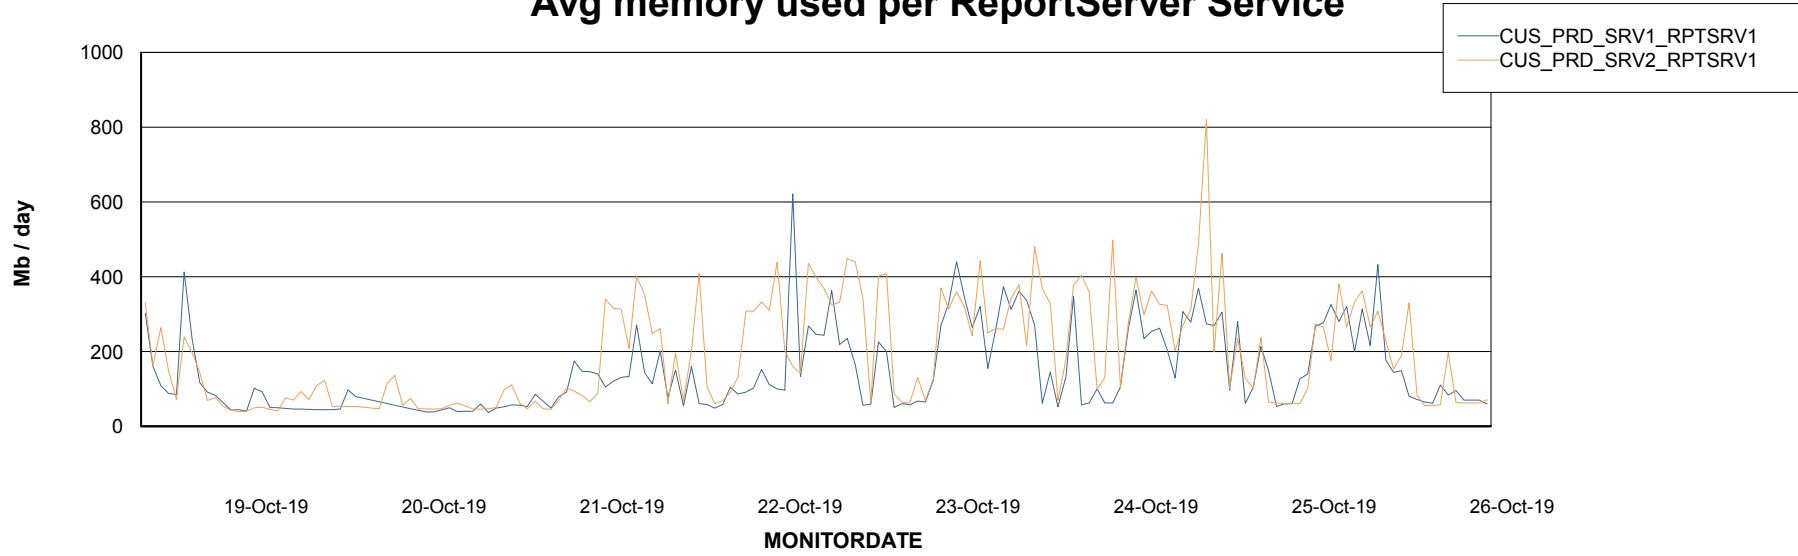

ABSolute Web Component Services

Avg memory used per ReportServer Service