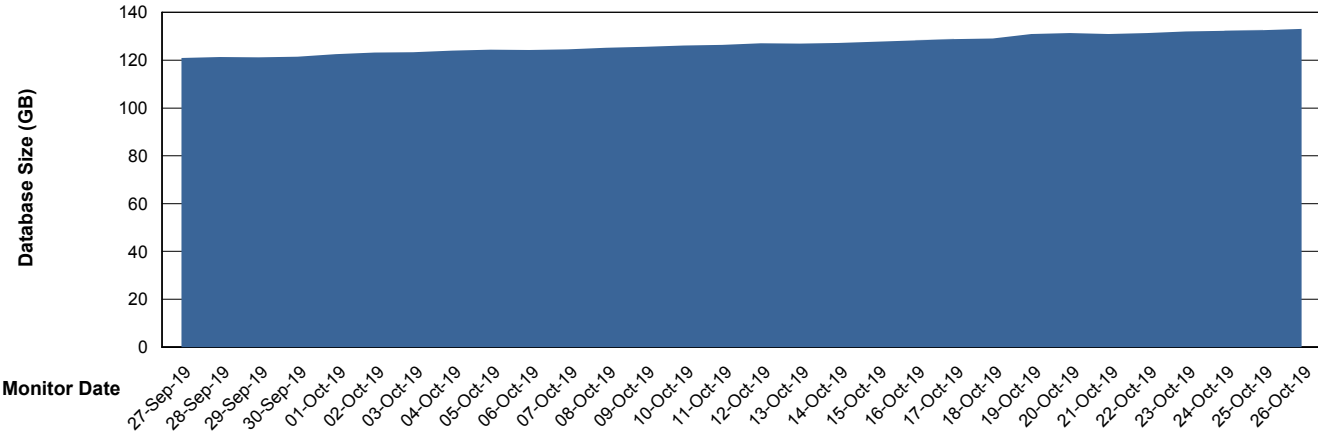

# Weekly SLA Customer Report

Customer CUS Production  
 Database ID 84

DATABASE SIZE CUS\_ProdDB\_Primary

Database growth over last month

Database Tablespace CUS\_ProdDB\_Primary

Date	Tablespace Name	Filesize (Gb)	Usedsize (Gb)	Percentage free
26-Oct-19	ABSDATA	129	56	57
	INDX	96	68	29
25-Oct-19	ABSDATA	129	56	57
	INDX	96	68	29
24-Oct-19	ABSDATA	129	56	57
	INDX	96	68	29
23-Oct-19	ABSDATA	129	56	57
	INDX	96	68	29
22-Oct-19	ABSDATA	129	56	57
	INDX	96	68	29
21-Oct-19	ABSDATA	129	56	57
	INDX	96	68	29
20-Oct-19	ABSDATA	129	56	57
	INDX	96	68	29