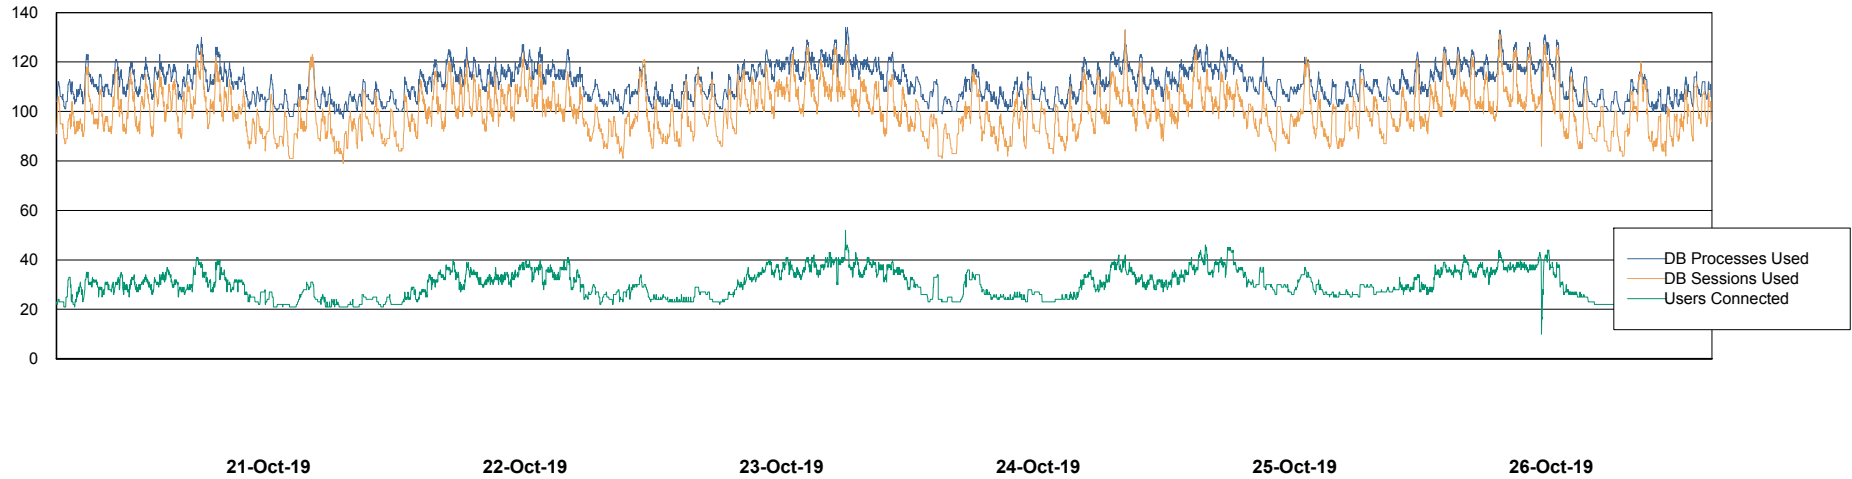

Database Performance CUS_ProdDB_Primary