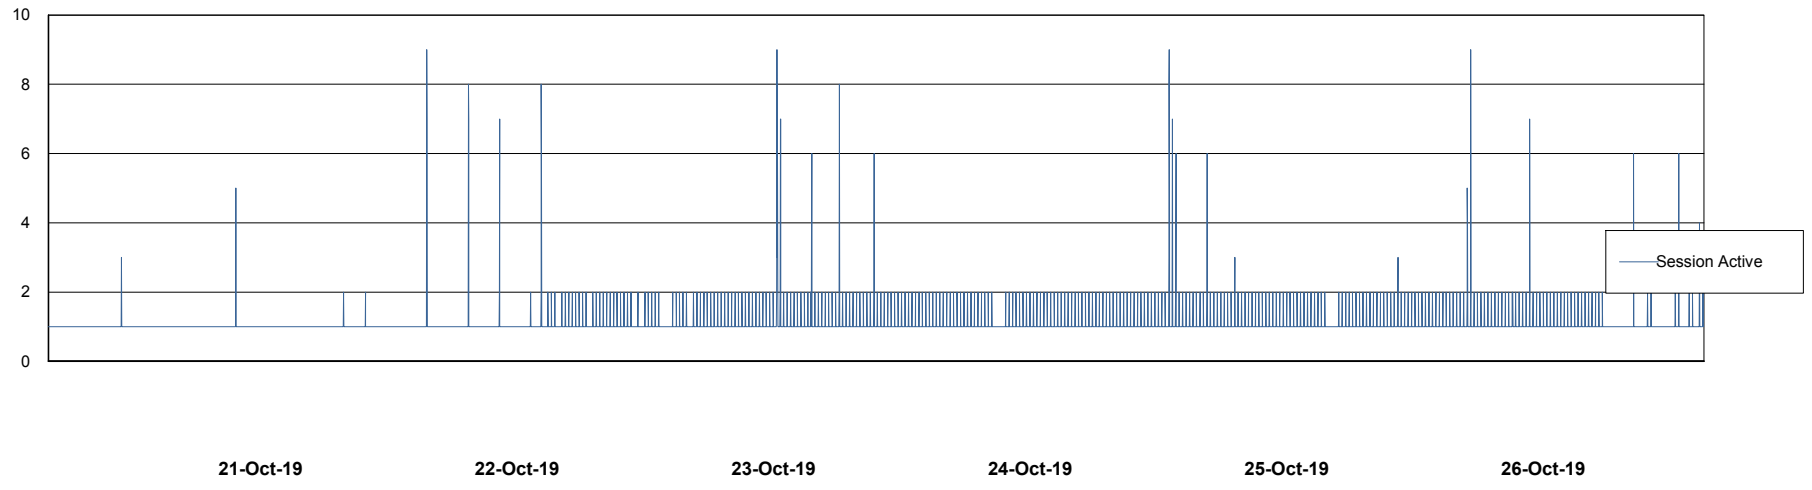

Database Performance CUS_ProdDB_Standby