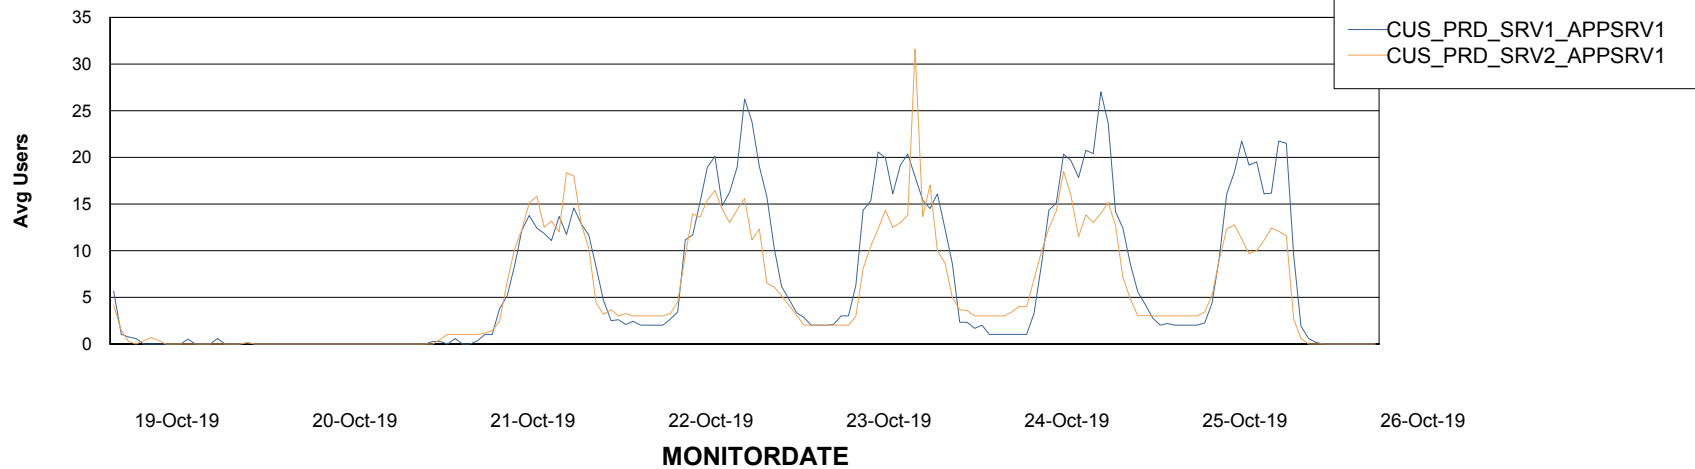

Avg users per day per ABS server