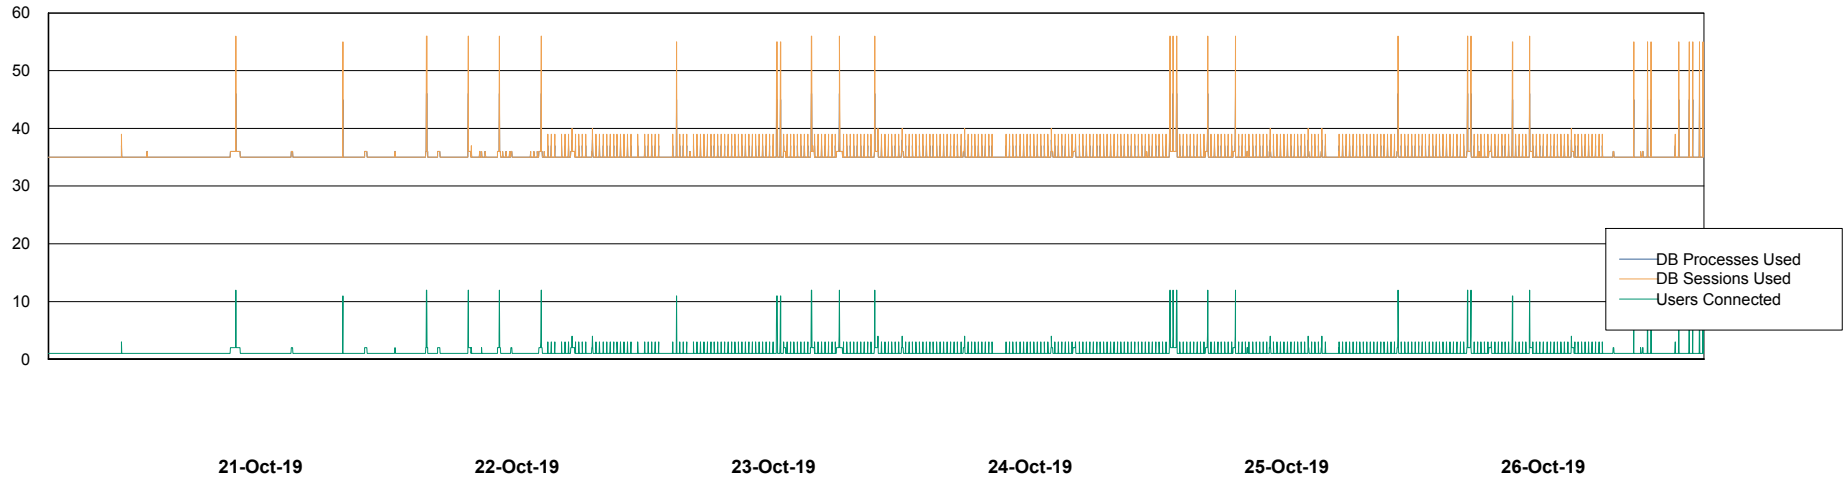

Database Performance CUS_ProdDB_Standby