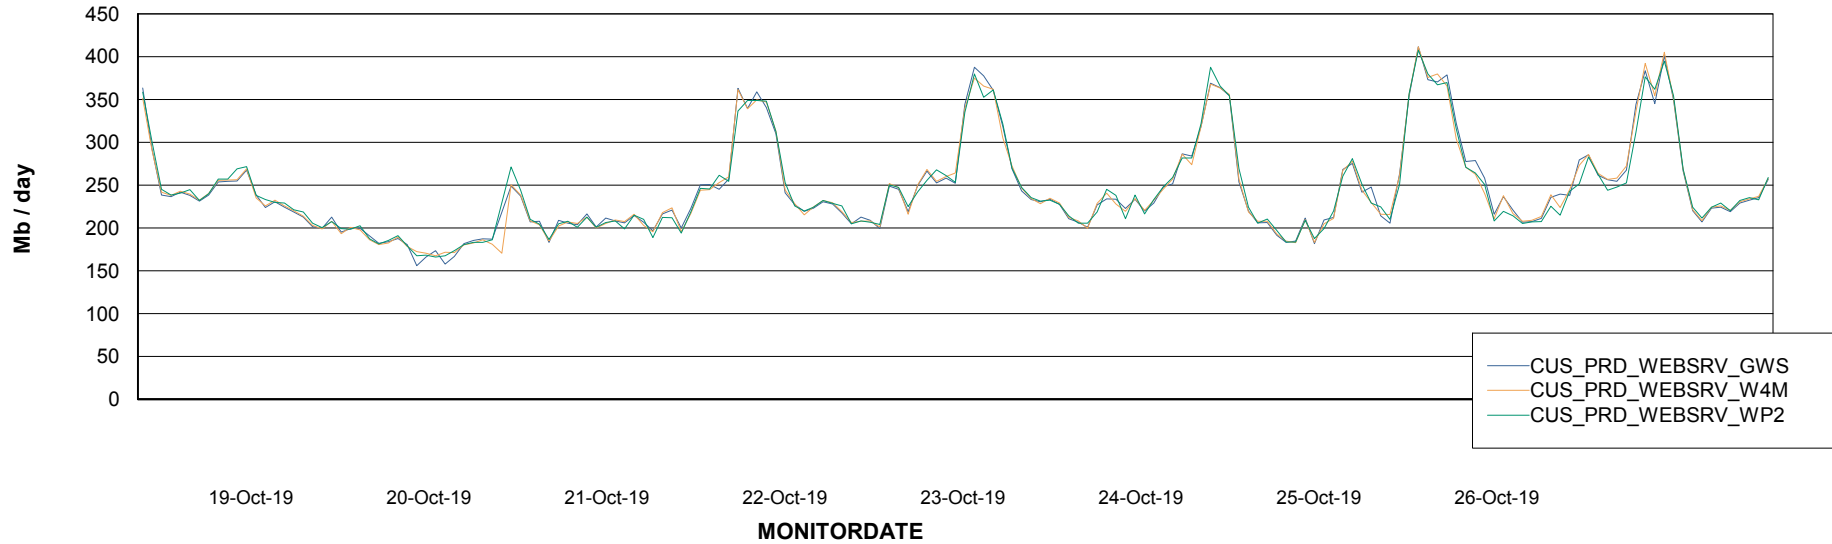

ABSSolute Web Component Services

Avg memory used per ABS Web component