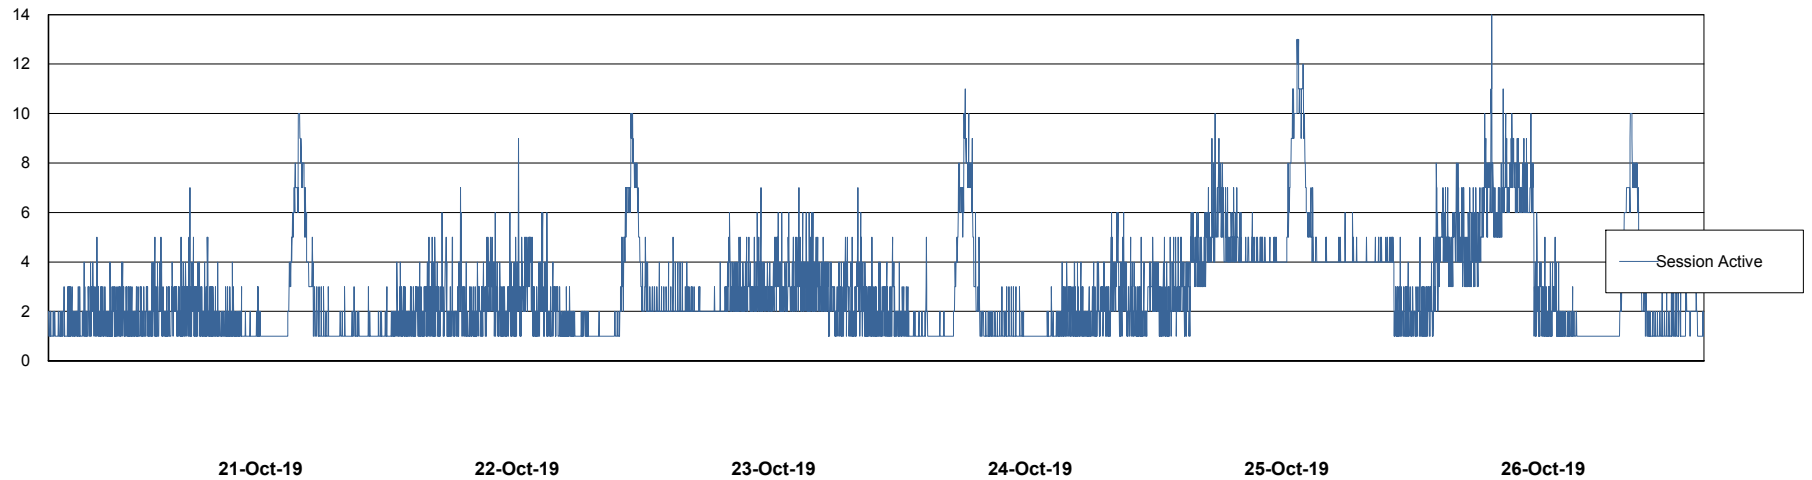

Database Performance CUS_ProdDB_Primary