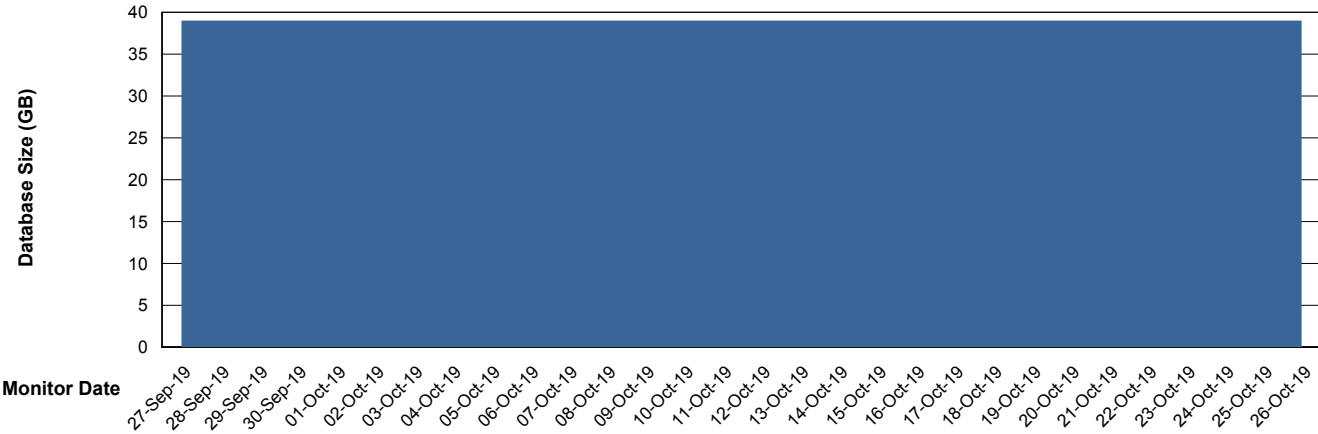

Weekly SLA Customer Report

Customer CIW Production
Database ID 45

Database Performance CIWDB_Production

Weekly SLA Customer Report

Customer CIW Production
Database ID 45

Database Performance CIWDB_Standby

Weekly SLA Customer Report

Customer CIW Production
 Database ID 45

DATABASE SIZE CIWDB_Production

Database growth over last month

Database Tablespace CIWDB_Production

Date	Tablespace Name	Filesize (Gb)	Usedsize (Gb)	Percentage free
26-Oct-19	ABSDATA	44	34	23
	INDX	5	4	20
25-Oct-19	ABSDATA	44	34	23
	INDX	5	4	20
24-Oct-19	ABSDATA	44	34	23
	INDX	5	4	20
23-Oct-19	ABSDATA	44	34	23
	INDX	5	4	20
22-Oct-19	ABSDATA	44	34	23
	INDX	5	4	20
21-Oct-19	ABSDATA	44	34	23
	INDX	5	4	20
20-Oct-19	ABSDATA	44	34	23
	INDX	5	4	20