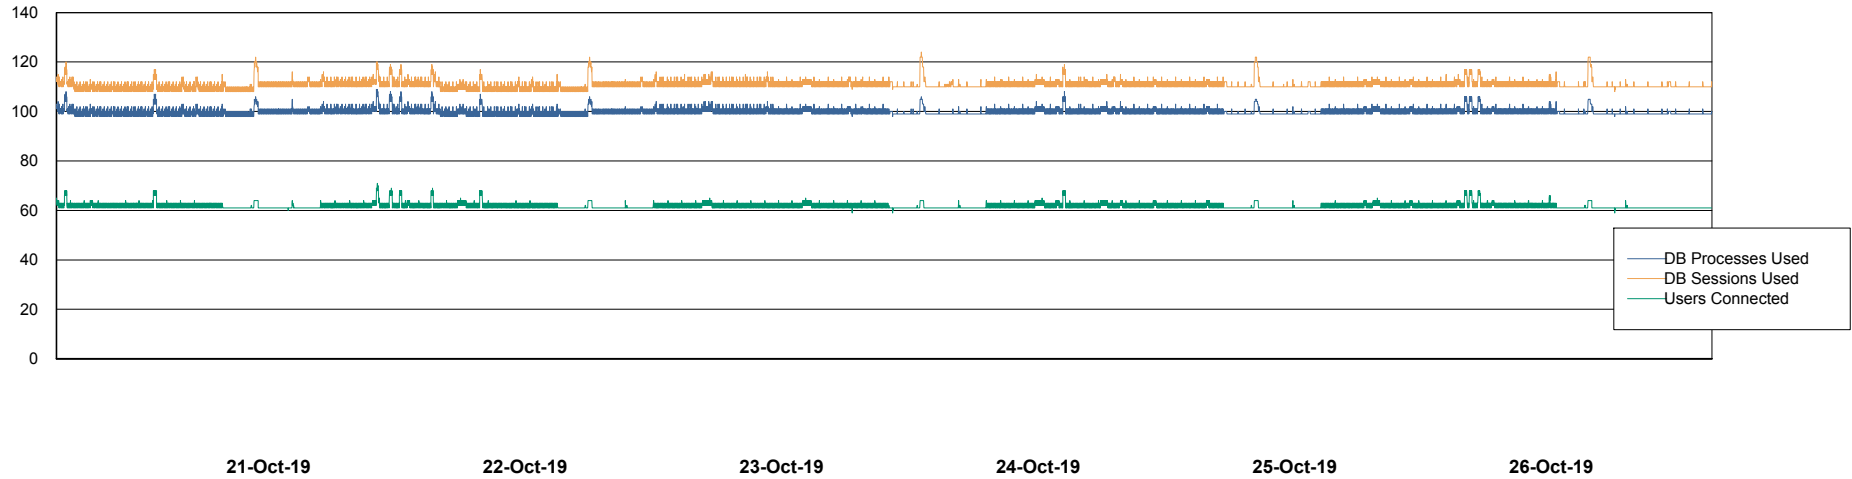

Harddisk Usage CIW_PRD_ORACLE2

	Free disk space on c: (%)	Total disk space on c: (Gb)	Free disk space on d: (%)	Total disk space on d: (Gb)	Free disk space on e: (%)	Total disk space on e: (Gb)
26-Oct-19	95	701	73	700	100	830
25-Oct-19	95	701	72	700	100	830
24-Oct-19	95	701	72	700	100	830
23-Oct-19	95	701	72	700	100	830
22-Oct-19	95	701	73	700	100	830
21-Oct-19	95	701	73	700	100	830
20-Oct-19	95	701	73	700	100	830

Weekly SLA Customer Report

Customer CIW Production
Database ID 45

Database Performance CIWDB_Production

Weekly SLA Customer Report

Customer CIW Production
Database ID 45

Database Performance CIWDB_Standby

Weekly SLA Customer Report