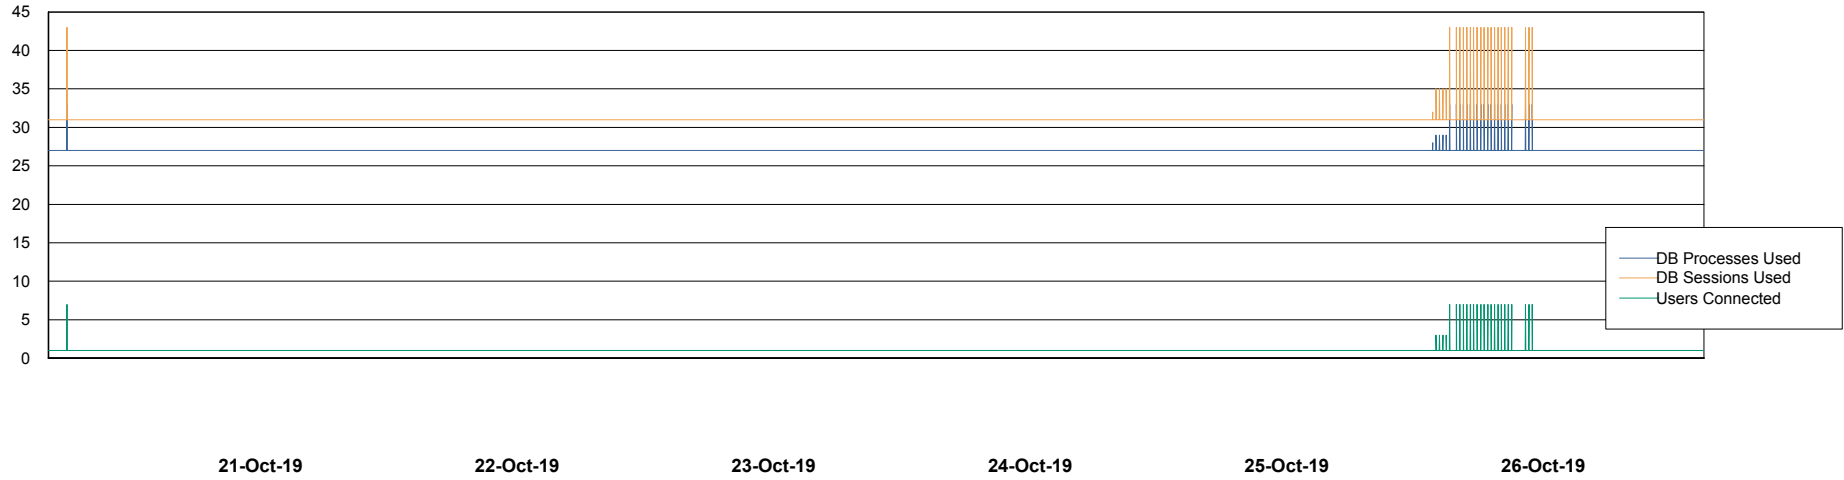

Weekly SLA Customer Report

Customer CIW Production
Database ID 45

Database Performance CIWDB_Production

Weekly SLA Customer Report

Customer CIW Production
Database ID 45

Database Performance CIWDB_Standby

Weekly SLA Customer Report

Customer CIW Production
 Database ID 45

DATABASE SIZE CIWDB_Production

Database growth over last month

Database Tablespace CIWDB_Production

Date	Tablespace Name	Filesize (Gb)	Usedsize (Gb)	Percentage free
26-Oct-19	ABSDATA	44	34	23
	INDX	5	4	20
25-Oct-19	ABSDATA	44	34	23
	INDX	5	4	20
24-Oct-19	ABSDATA	44	34	23
	INDX	5	4	20
23-Oct-19	ABSDATA	44	34	23
	INDX	5	4	20
22-Oct-19	ABSDATA	44	34	23
	INDX	5	4	20
21-Oct-19	ABSDATA	44	34	23
	INDX	5	4	20
20-Oct-19	ABSDATA	44	34	23
	INDX	5	4	20