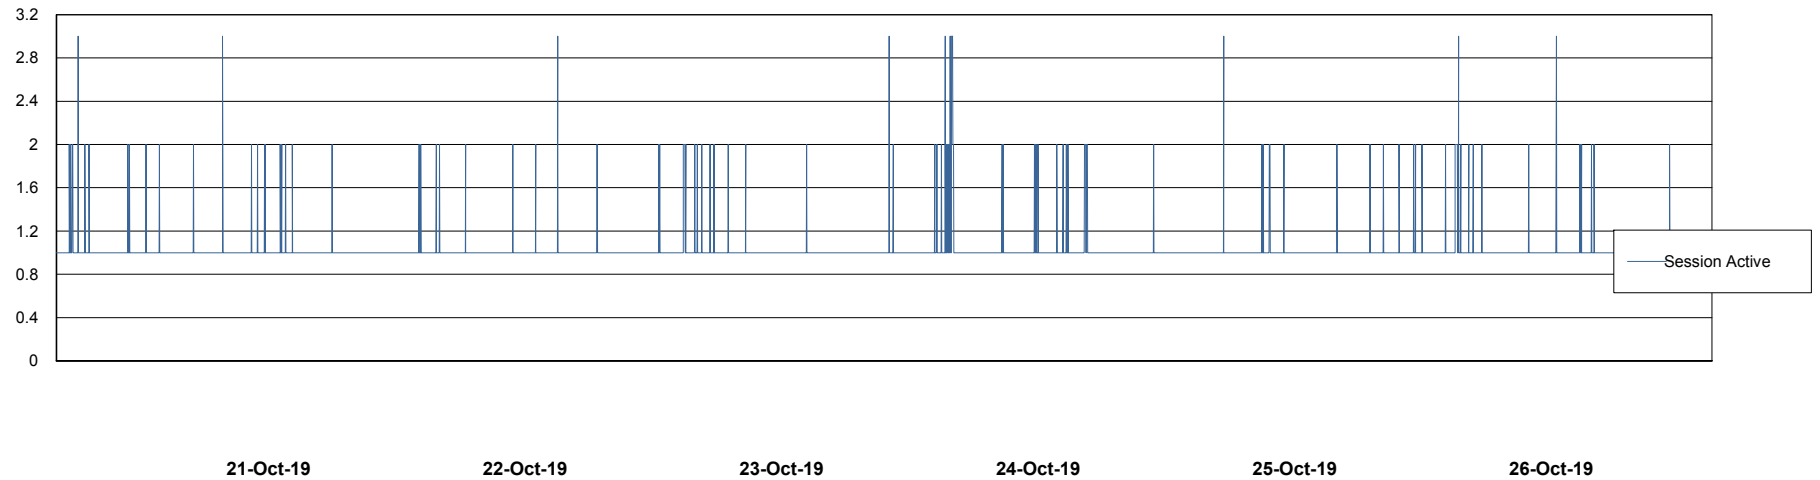

Database Performance CIWDB_Production