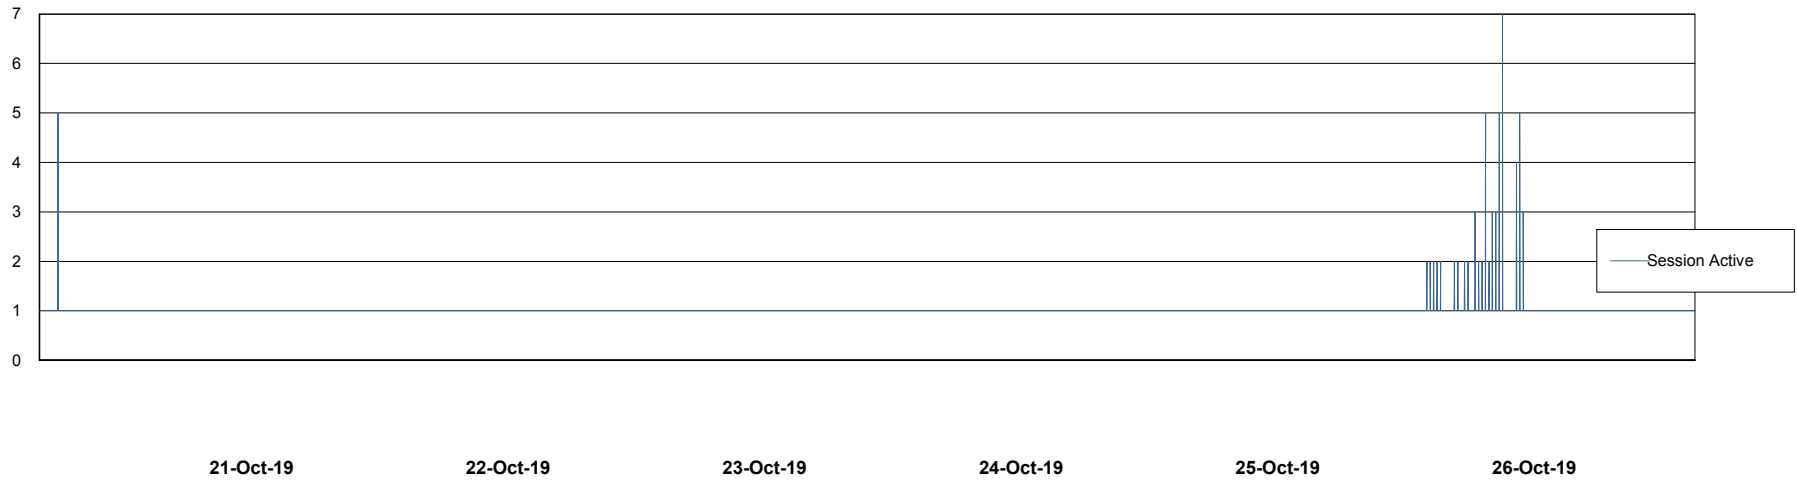

Weekly SLA Customer Report

Customer CIW Production
Database ID 45

Database Performance CIWDB_Production

Weekly SLA Customer Report

Customer CIW Production
Database ID 45

Database Performance CIWDB_Standby

Weekly SLA Customer Report

Customer CIW Production
 Database ID 45

DATABASE SIZE CIWDB_Production

Database growth over last month

Database Tablespace CIWDB_Production

Date	Tablespace Name	Filesize (Gb)	Usedsize (Gb)	Percentage free
26-Oct-19	ABSDATA	44	34	23
	INDX	5	4	20
25-Oct-19	ABSDATA	44	34	23
	INDX	5	4	20
24-Oct-19	ABSDATA	44	34	23
	INDX	5	4	20
23-Oct-19	ABSDATA	44	34	23
	INDX	5	4	20
22-Oct-19	ABSDATA	44	34	23
	INDX	5	4	20
21-Oct-19	ABSDATA	44	34	23
	INDX	5	4	20
20-Oct-19	ABSDATA	44	34	23
	INDX	5	4	20