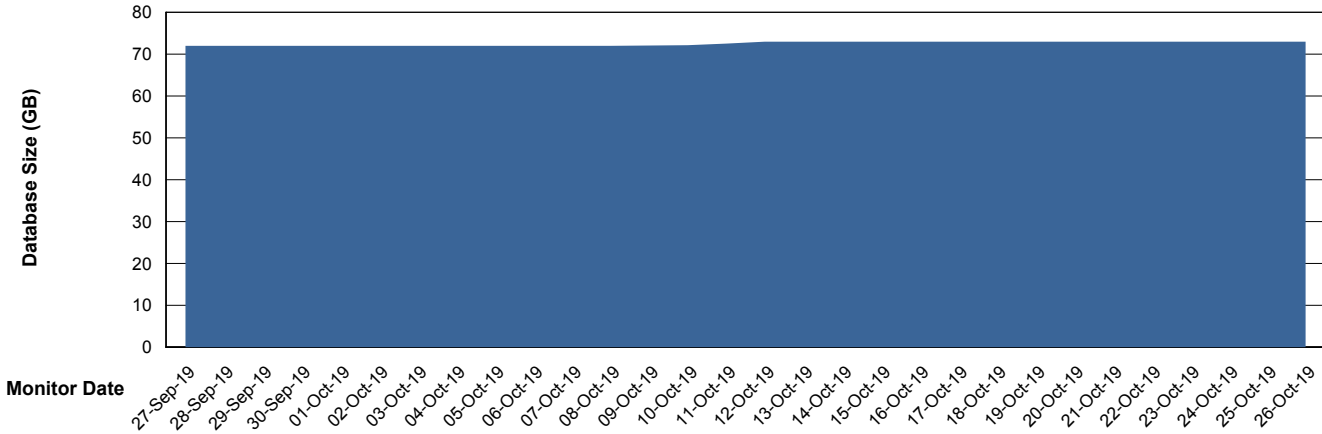

Weekly SLA Customer Report

Customer BOH_Production
Database ID 55

Database Performance BOHABS01_DB_Primary

Weekly SLA Customer Report

Customer BOH_Production
Database ID 55

Database Performance BOHABS02_DB_Standby

Weekly SLA Customer Report

Customer BOH_Production
 Database ID 55

DATABASE SIZE BOHABS01_DB_Primary

Database growth over last month

Database Tablespace BOHABS01_DB_Primary

Date	Tablespace Name	Filesize (Gb)	Usedsize (Gb)	Percentage free
26-Oct-19	ABSDATA	48	27	44
	INDX	52	44	15
25-Oct-19	ABSDATA	48	27	44
	INDX	52	44	15
24-Oct-19	ABSDATA	48	27	44
	INDX	52	44	15
23-Oct-19	ABSDATA	48	27	44
	INDX	52	44	15
22-Oct-19	ABSDATA	48	27	44
	INDX	52	44	15
21-Oct-19	ABSDATA	48	27	44
	INDX	52	44	15
20-Oct-19	ABSDATA	48	27	44
	INDX	52	44	15