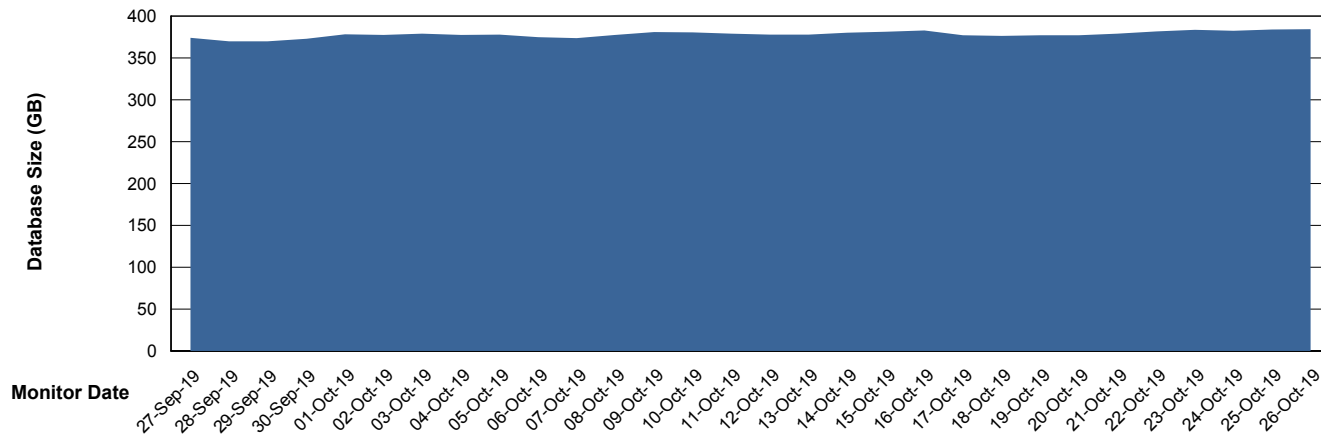

DATABASE SIZE BNLDB_Production

Database growth over last month