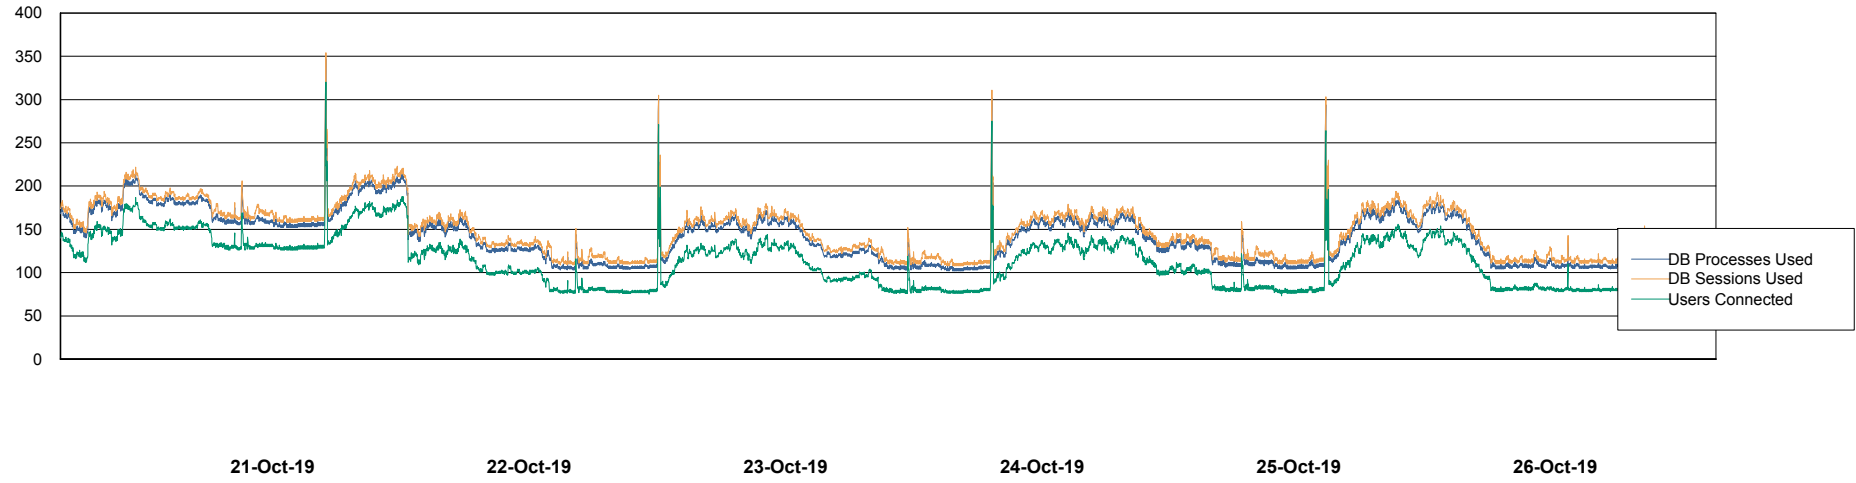

Database Performance BNLDB_Production