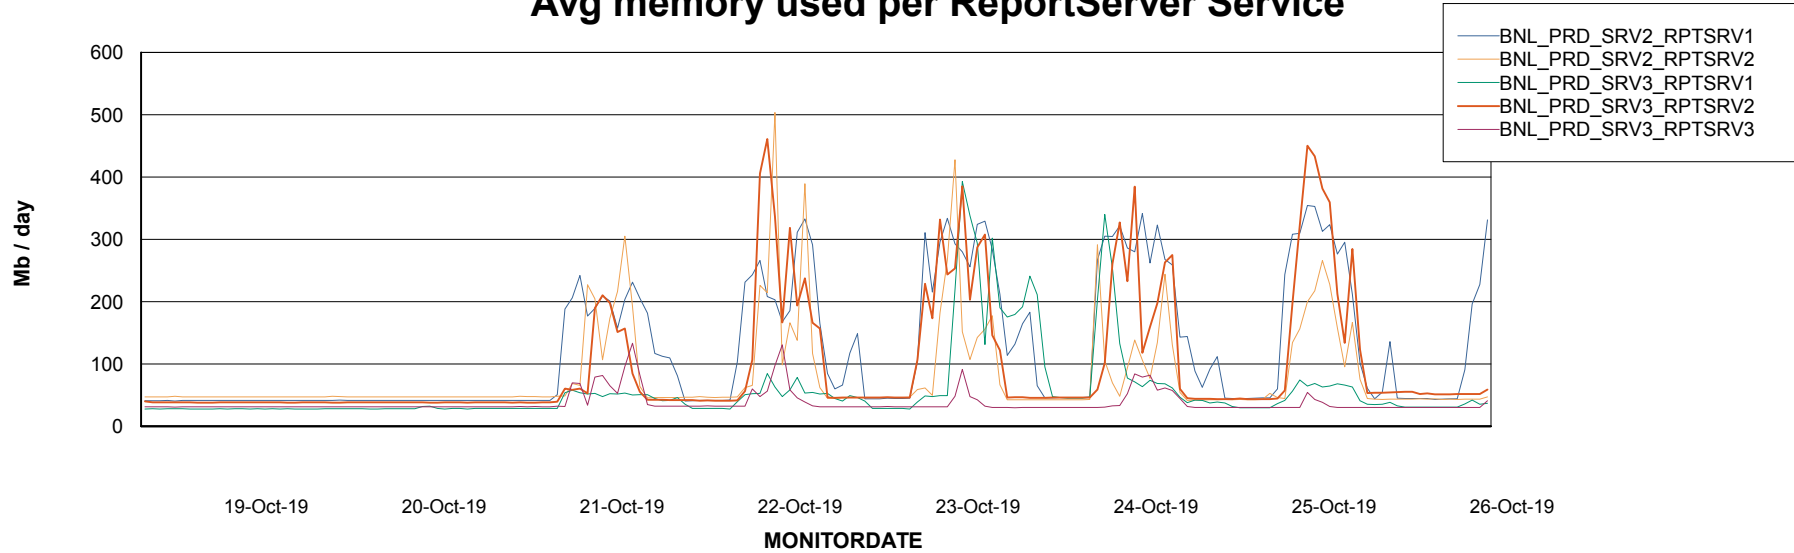

ABSSolute Web Component Services

Avg memory used per ReportServer Service