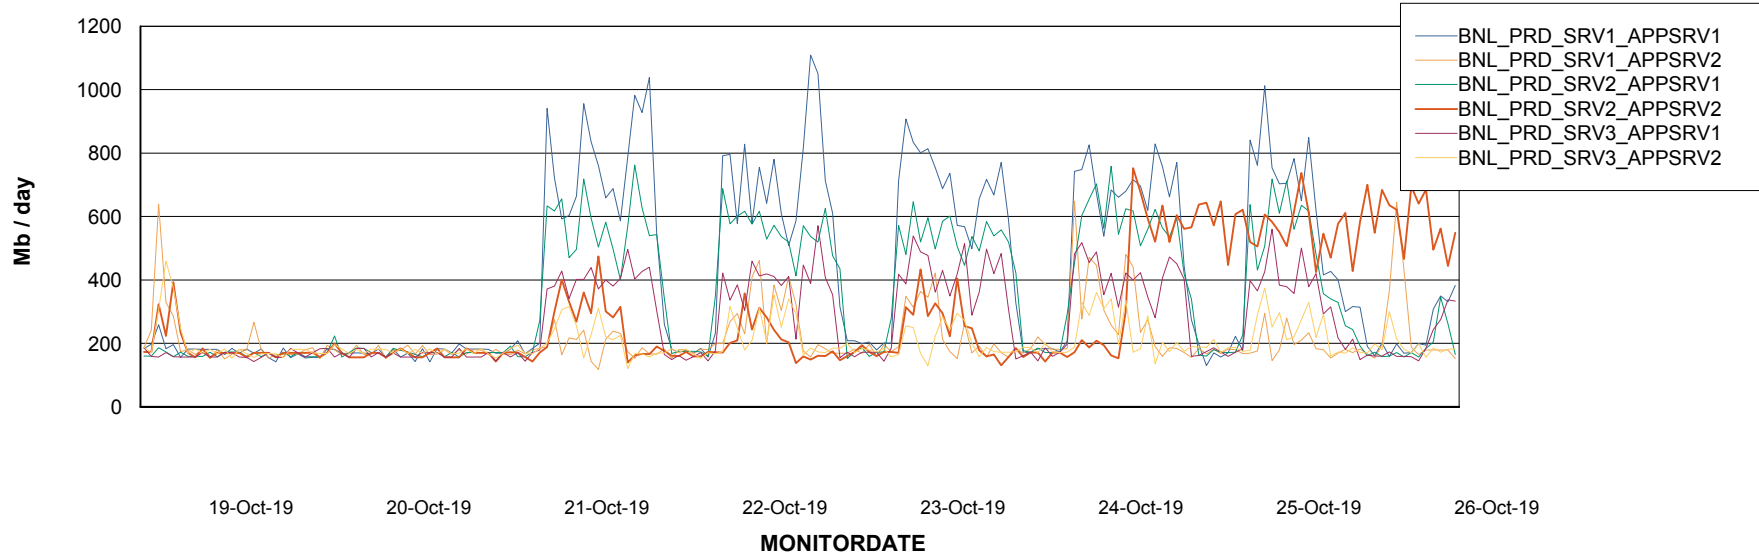

ABSSolute Application Server Services

Avg memory used per ABS Server Service