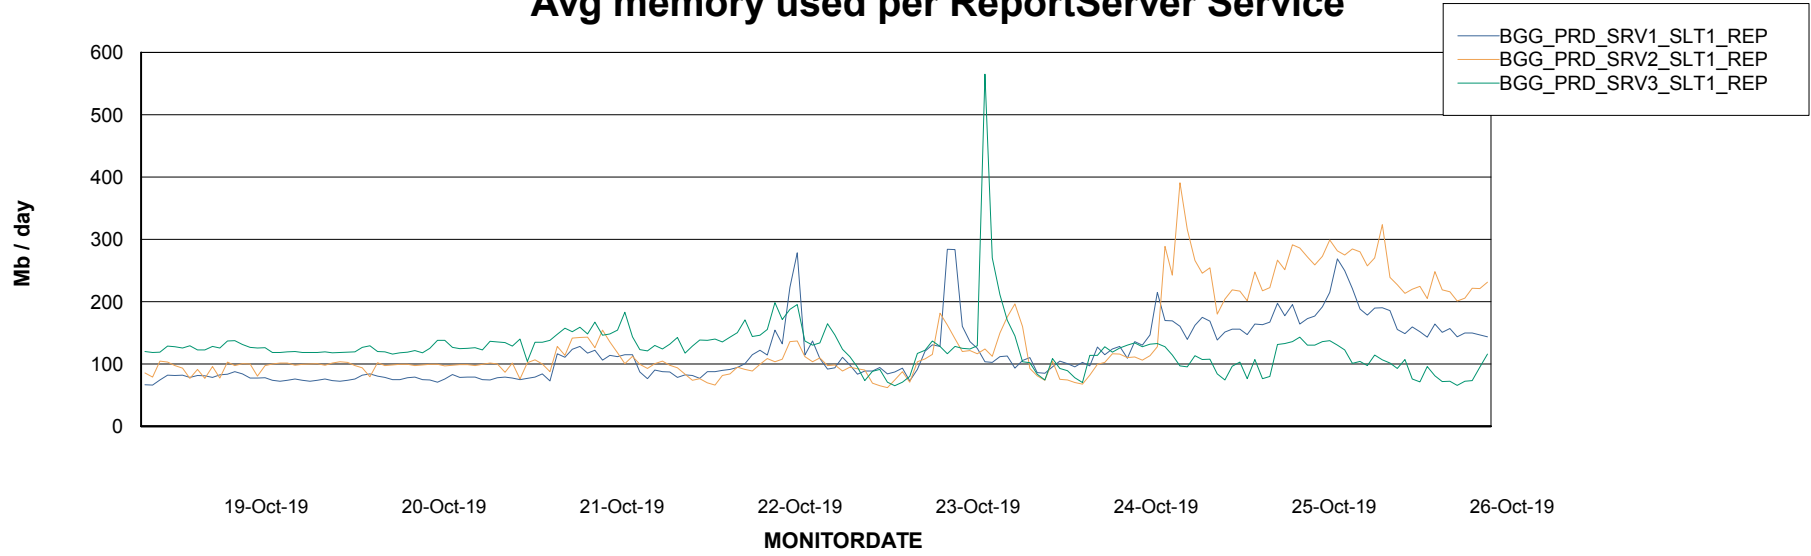

Avg memory used per ABS Server Service

Avg users per day per ABS server

Weekly SLA Customer Report

Customer BGG_Production
Database ID 58

ABSSolute Application ReportServer Services

Avg memory used per ReportServer Service