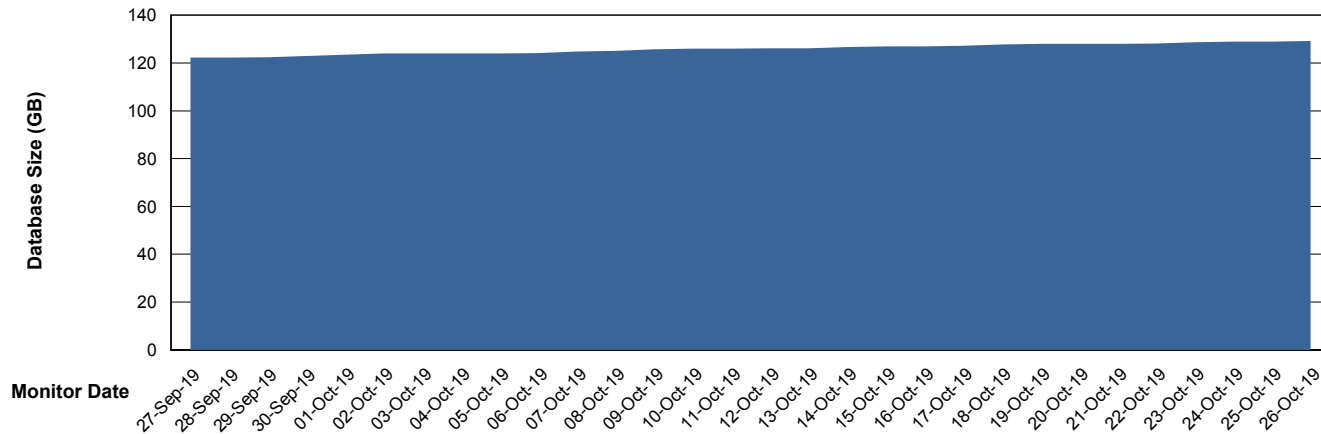

DATABASE SIZE BGGDB_Production

Database growth over last month