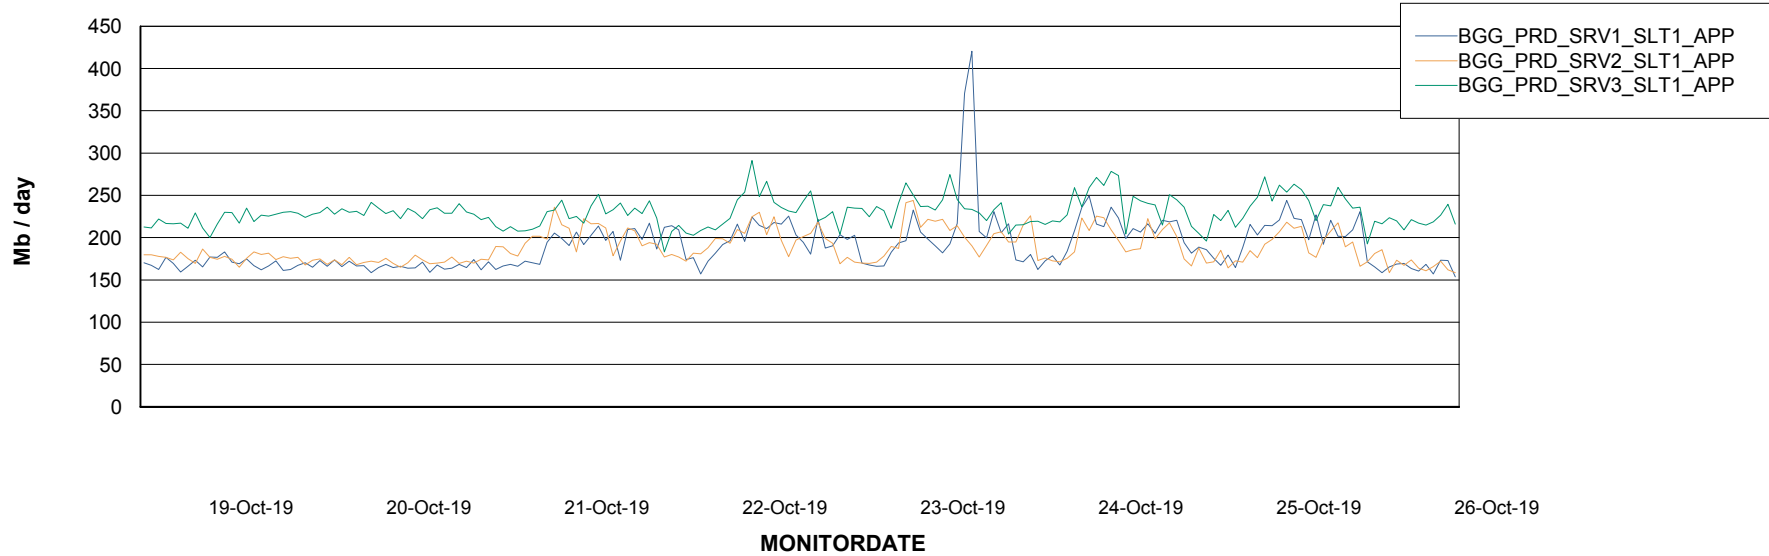

ABSolute Application Server Services

Avg memory used per ABS Server Service