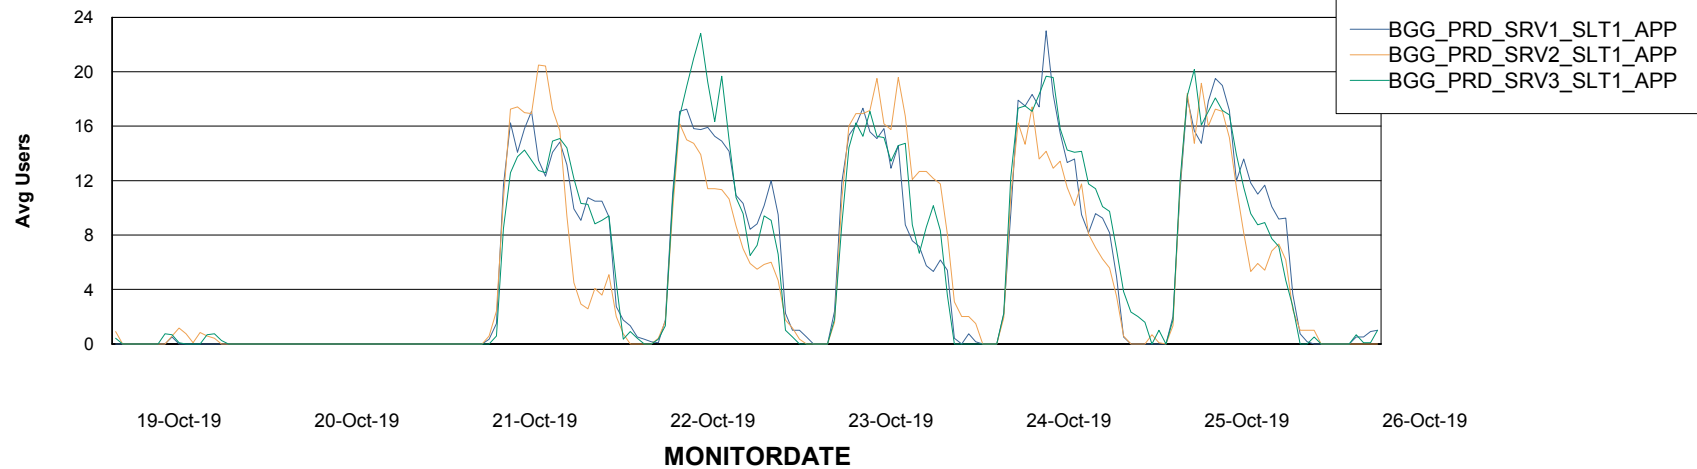

Avg users per day per ABS server