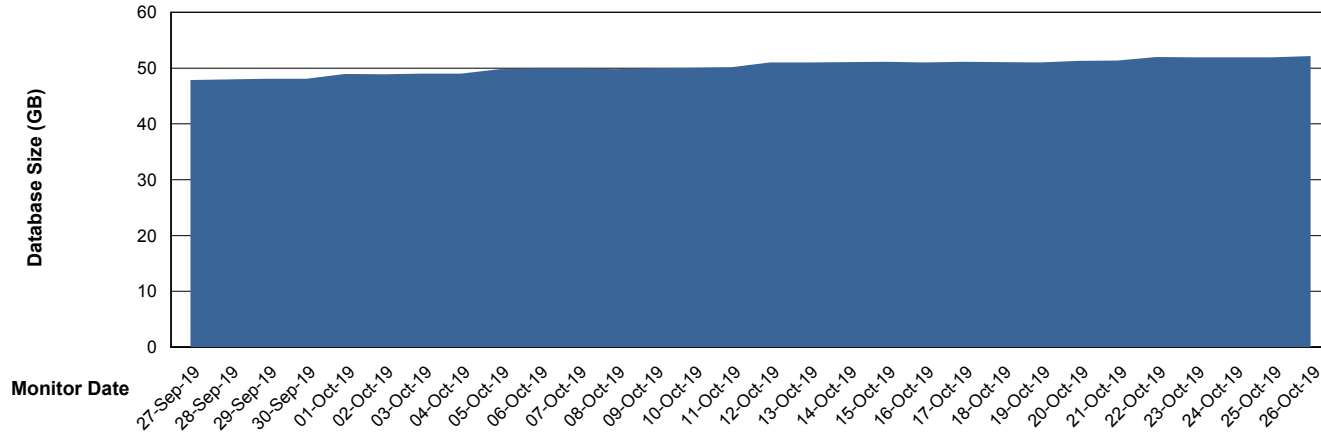

Customer BGG_Production
Database ID 58

Database Performance BGGDB_Standby

Weekly SLA Customer Report

Customer BGG_Production
Database ID 58

DATABASE SIZE BGGDB_BI

Database growth over last month

DATABASE SIZE BGGDB_Production

Database growth over last month

Weekly SLA Customer Report

Customer BGG_Production
 Database ID 58

Database Tablespace BGGDB_BI

Date	Tablespace Name	Filesize (Gb)	Usedsize (Gb)	Percentage free
26-Oct-19	ABSDATA	28	25	11
	INDX	31	26	16
25-Oct-19	ABSDATA	28	24	14
	INDX	31	26	16
24-Oct-19	ABSDATA	28	24	14
	INDX	31	26	16
23-Oct-19	ABSDATA	28	24	14
	INDX	31	26	16
22-Oct-19	ABSDATA	28	24	14
	INDX	31	26	16
21-Oct-19	ABSDATA	28	24	14
	INDX	31	26	16
20-Oct-19	ABSDATA	28	24	14
	INDX	31	26	16