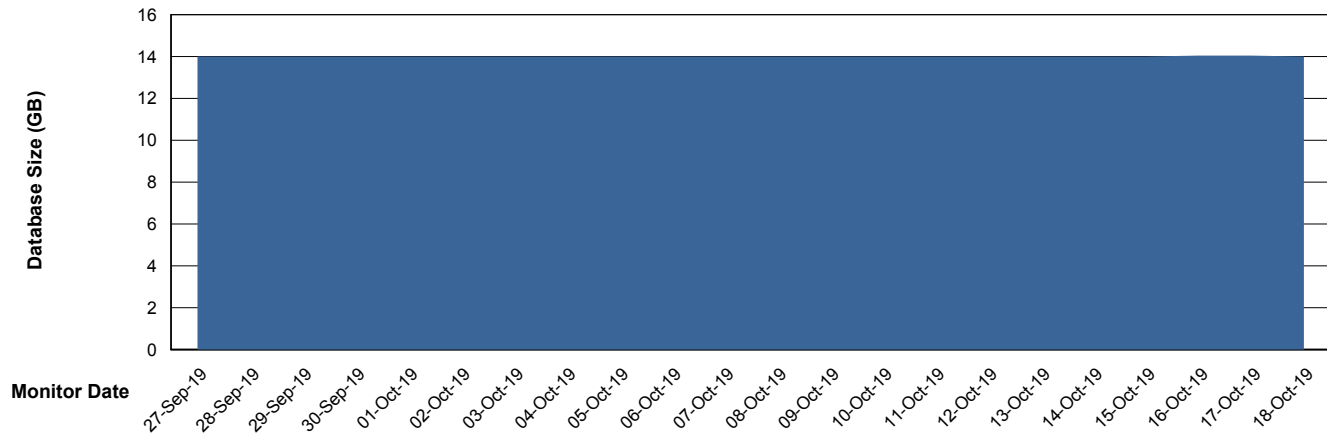

Weekly SLA Customer Report

Customer BCM_Production
Database ID 81

DATABASE SIZE BCMDB_ABS1 Production Database

Database growth over last month

Weekly SLA Customer Report

Customer BCM_Production
Database ID 81

Standby Database Health BCM_Production

Recovery lag for last 7 days