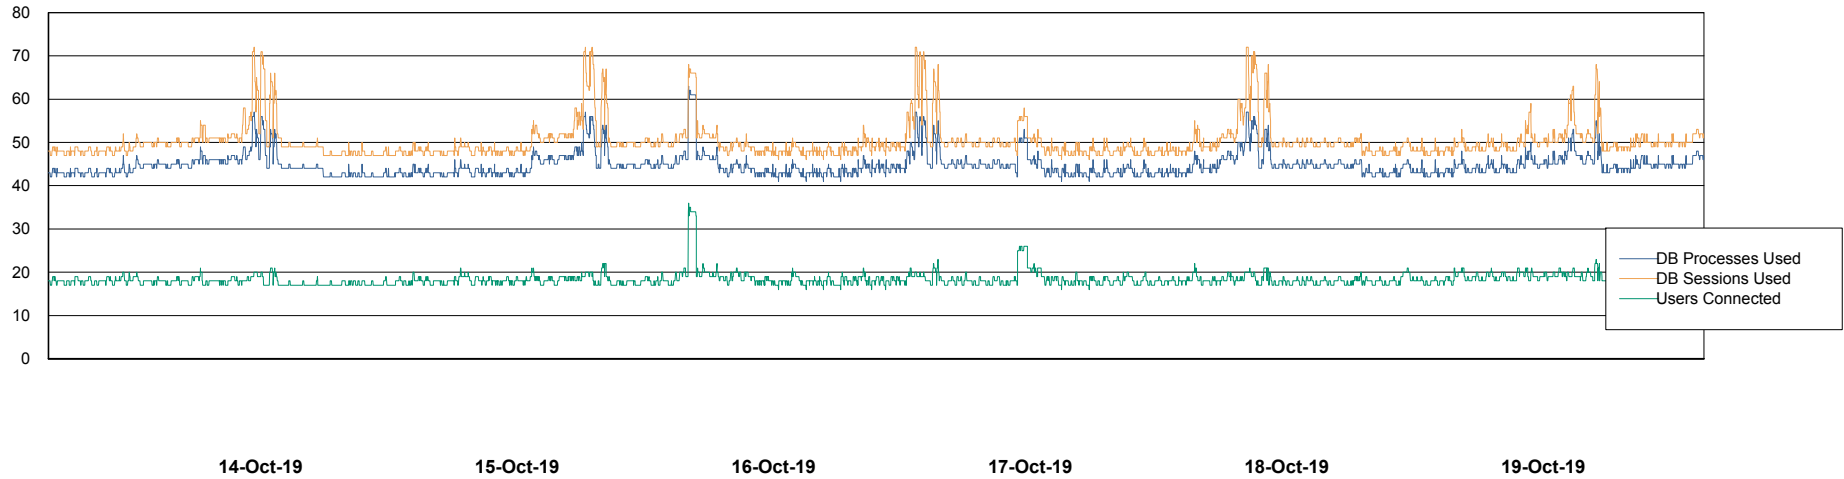

Database Performance VOSBIDB_Production