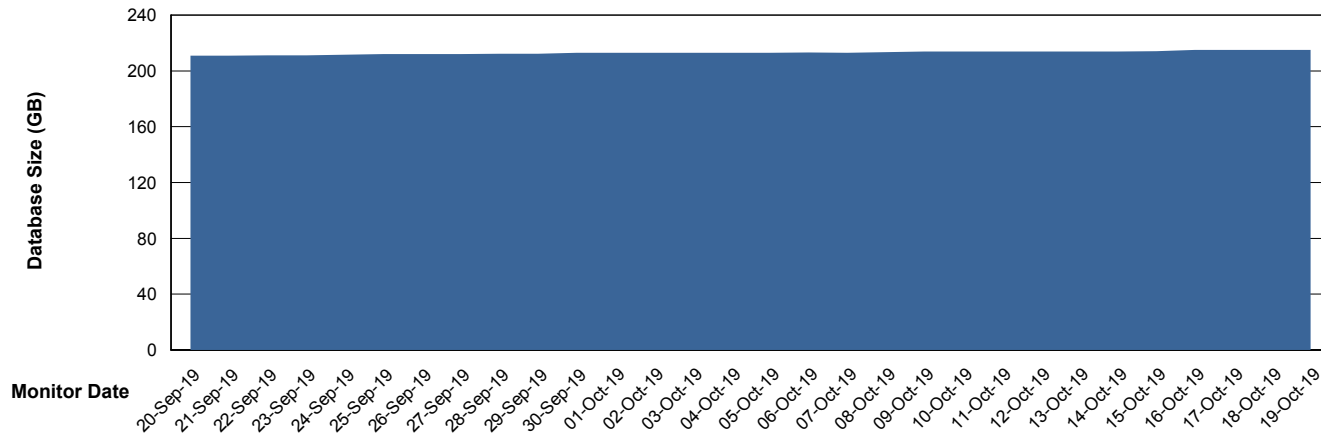

DATABASE SIZE VOSDB_Production

Database growth over last month