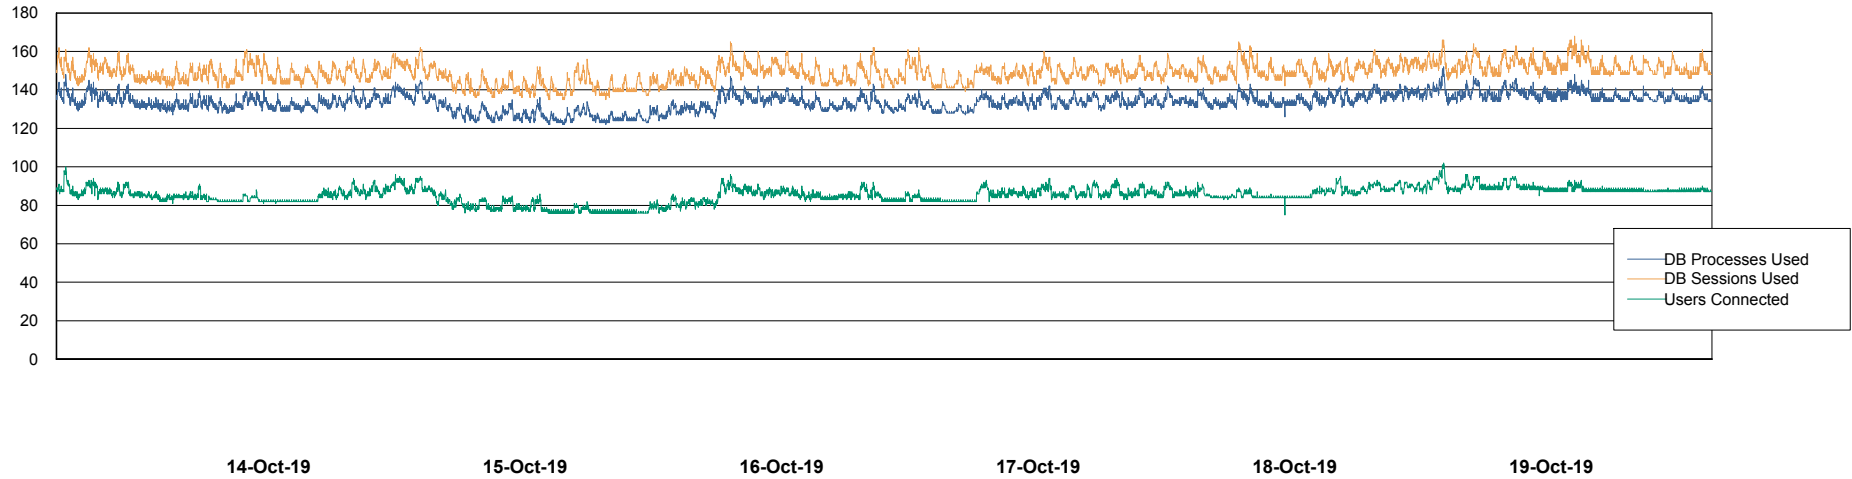

Weekly SLA Customer Report

Customer VOS_Production
Database ID 68

Database Performance VOSBIDB_Production

Weekly SLA Customer Report

Customer VOS_Production
Database ID 68

Database Performance VOSDB_Production

Weekly SLA Customer Report

Customer VOS_Production
Database ID 68

Database Performance VOSDB_Standby

Weekly SLA Customer Report

Customer VOS_Production
Database ID 68

DATABASE SIZE VOSBIDB_Production

Database growth over last month