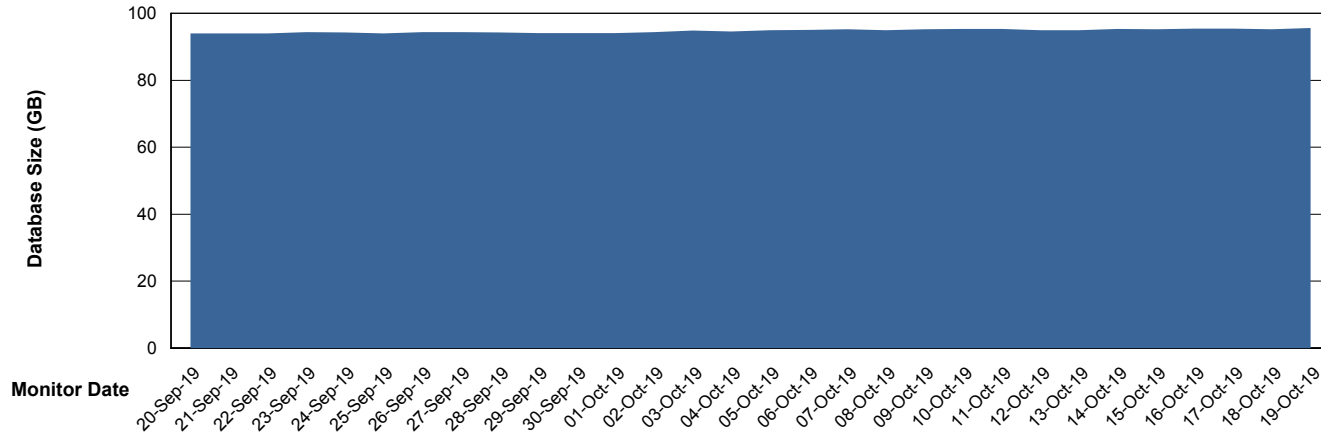

Weekly SLA Customer Report

Customer VOS_Production
Database ID 68

Database Performance VOSDB_Standby

Weekly SLA Customer Report

Customer VOS_Production
Database ID 68

DATABASE SIZE VOSBIDB_Production

Database growth over last month