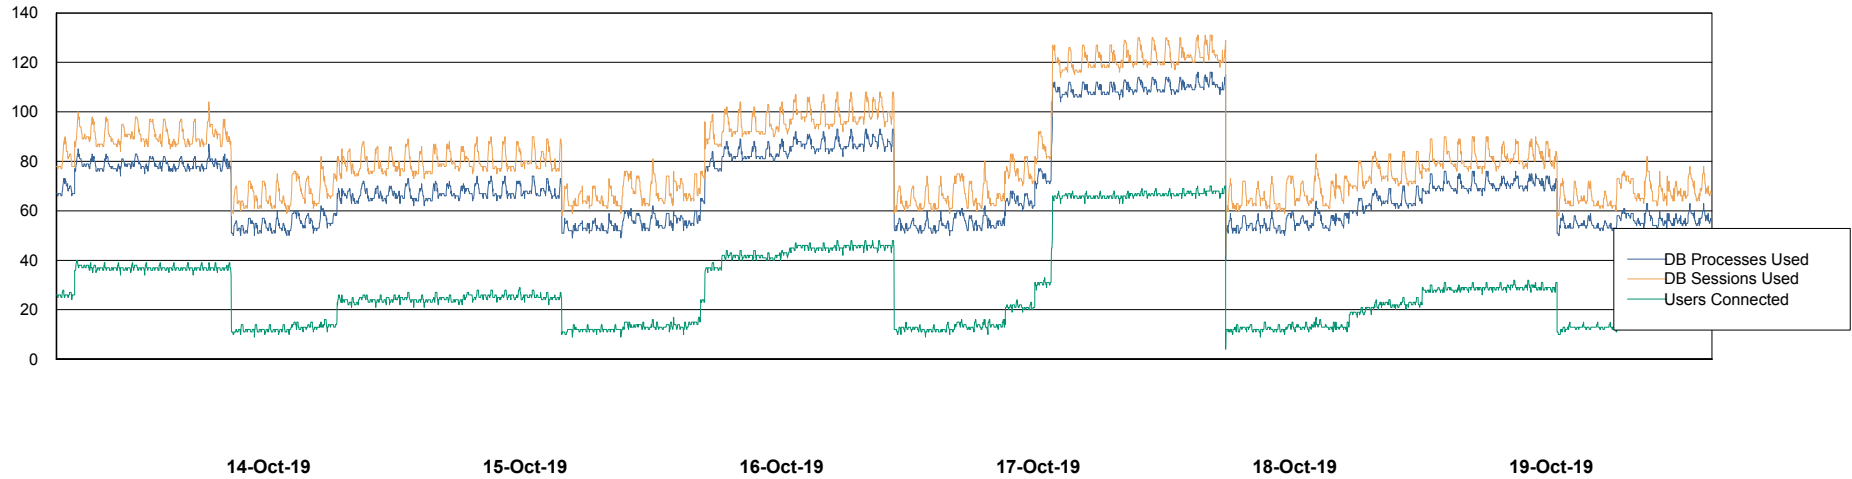

Database Performance VENDB_BI