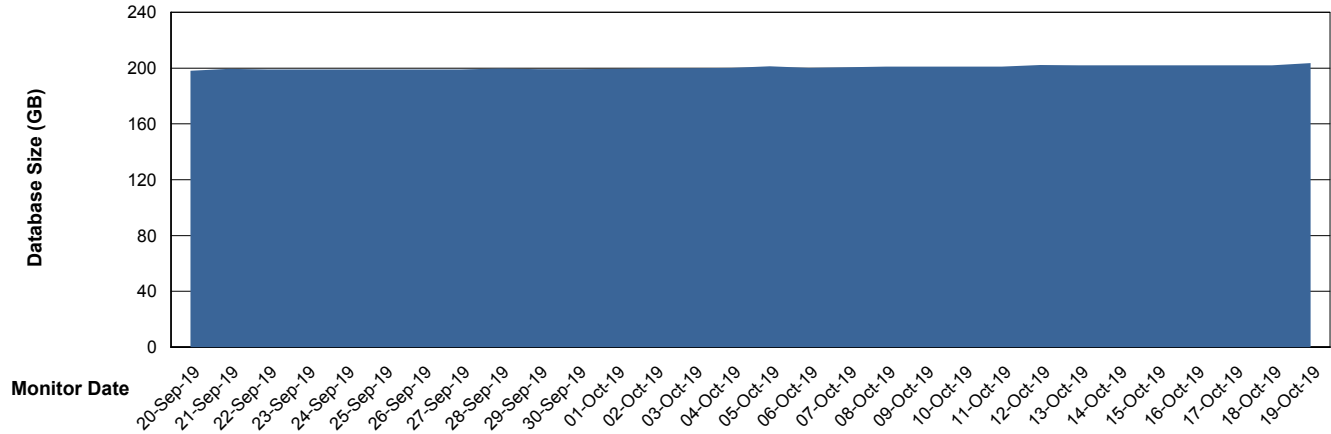

Weekly SLA Customer Report

Customer VEN_Production
Database ID 35

Database Performance VENDB_BI

Weekly SLA Customer Report

Customer VEN_Production
Database ID 35

DATABASE SIZE ABSVEN06 Primary DB 2019

Database growth over last month

DATABASE SIZE VENDB_BI

Database growth over last month

Weekly SLA Customer Report

Customer VEN_Production
 Database ID 35

Database Tablespace ABSVEN06 Primary DB 2019

Date	Tablespace Name	Filesize (Gb)	Usedsize (Gb)	Percentage free
19-Oct-19	ABSDATA	112	96	14
	INDX	117	98	16
18-Oct-19	ABSDATA	112	96	14
	INDX	117	98	16
17-Oct-19	ABSDATA	112	96	14
	INDX	117	98	16
16-Oct-19	ABSDATA	112	95	15
	INDX	117	98	16
15-Oct-19	ABSDATA	112	95	15
	INDX	117	98	16
14-Oct-19	ABSDATA	112	95	15
	INDX	117	98	16
13-Oct-19	ABSDATA	112	95	15
	INDX	117	98	16