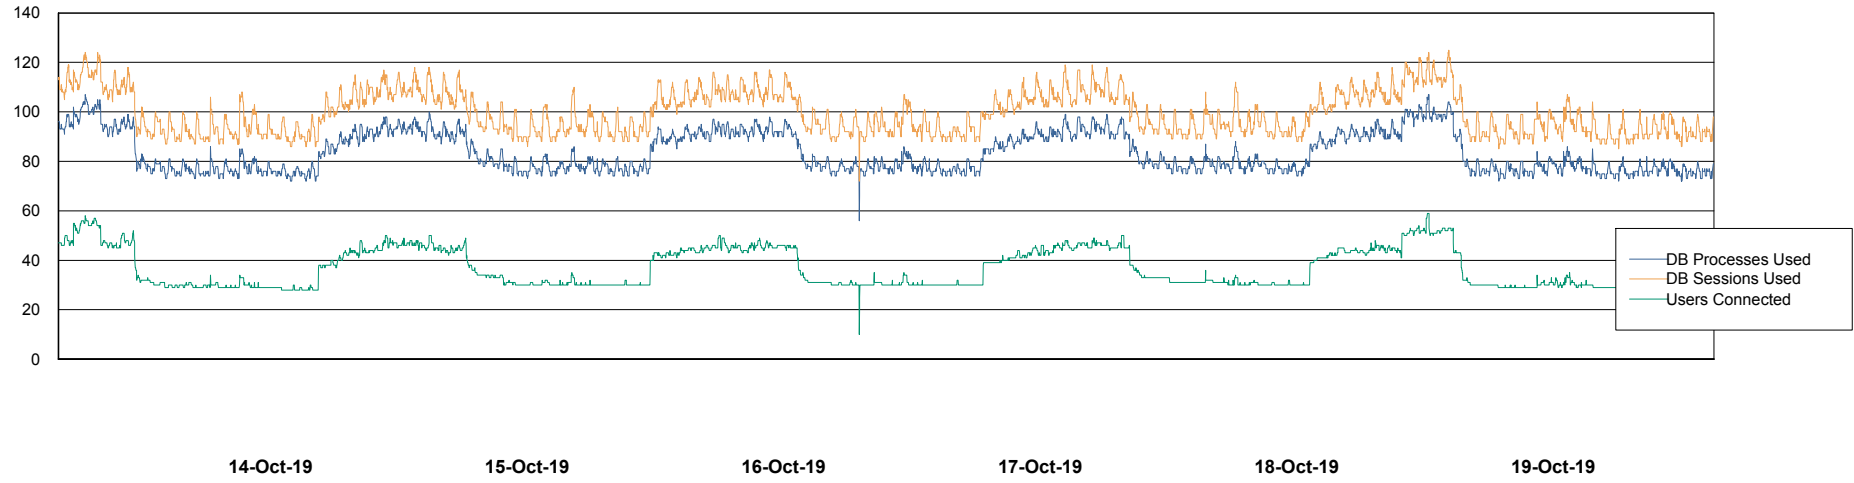

Weekly SLA Customer Report

Customer VEN_Production
Database ID 35

Harddisk Usage VEN_PRD_DB_BI

	Free disk space on c: (%)	Total disk space on c: (Gb)	Free disk space on d: (%)	Total disk space on d: (Gb)
19-Oct-19	57	102	54	601
18-Oct-19	57	102	54	601
17-Oct-19	57	102	54	601
16-Oct-19	57	102	54	601
15-Oct-19	57	102	54	601
14-Oct-19	57	102	54	601
13-Oct-19	57	102	54	601

Weekly SLA Customer Report

Customer VEN_Production
Database ID 35

Database Performance ABSVEN06 Primary DB 2019

Weekly SLA Customer Report

Customer VEN_Production
Database ID 35

Database Performance ABSVEN07 Standby DB 2019