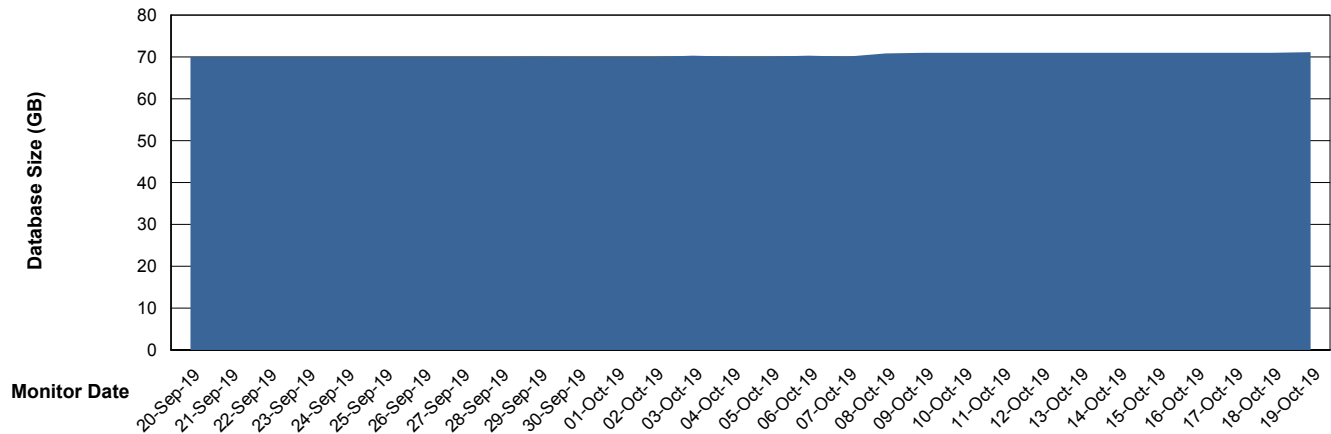

DATABASE SIZE VENDB_BI

Database growth over last month