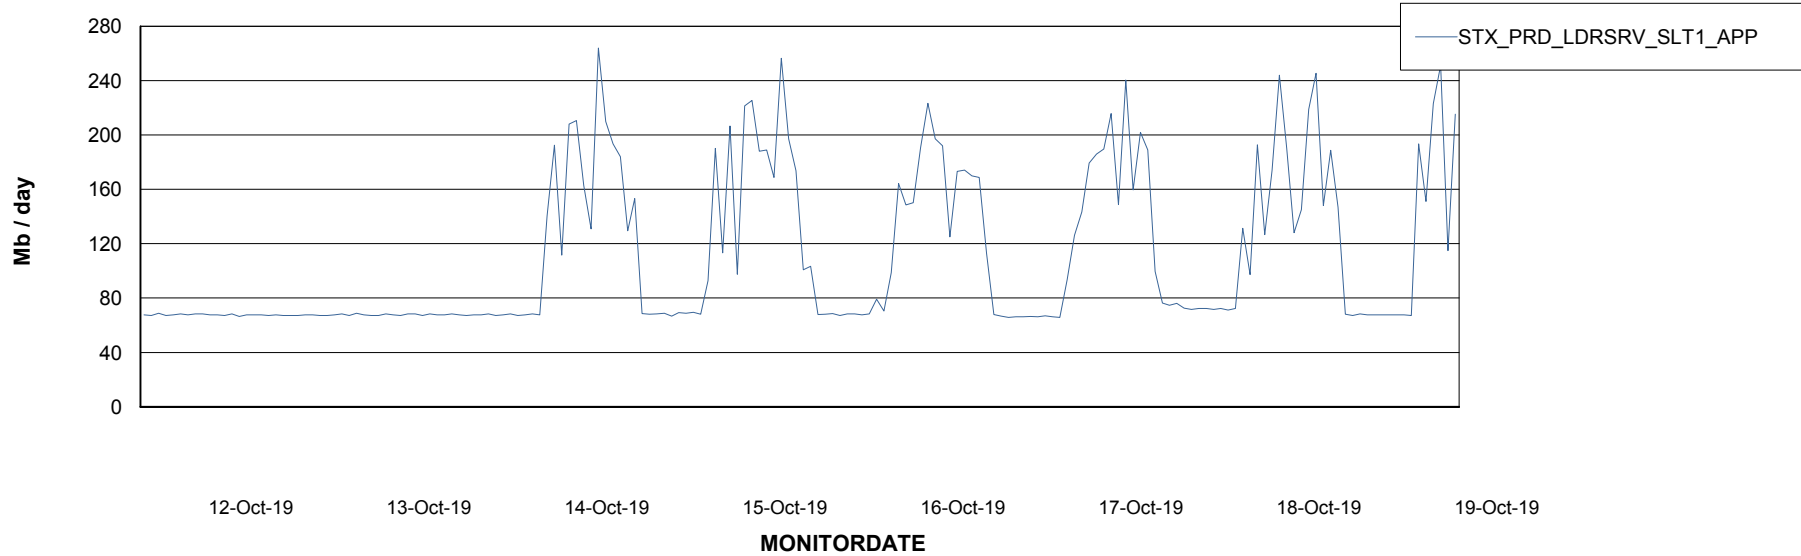

ABSSolute Application Server Services

Avg memory used per ABS Server Service