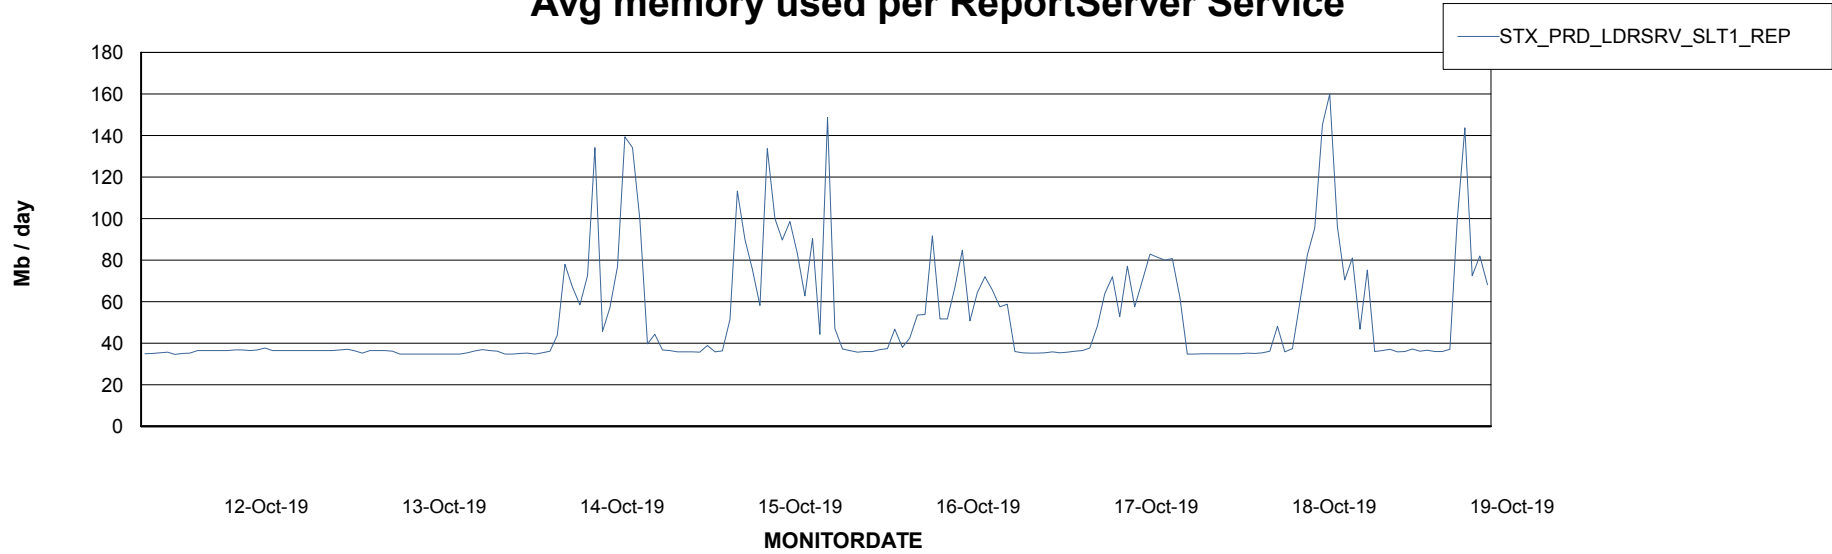

ABSSolute Application ReportServer Services

Avg memory used per ReportServer Service