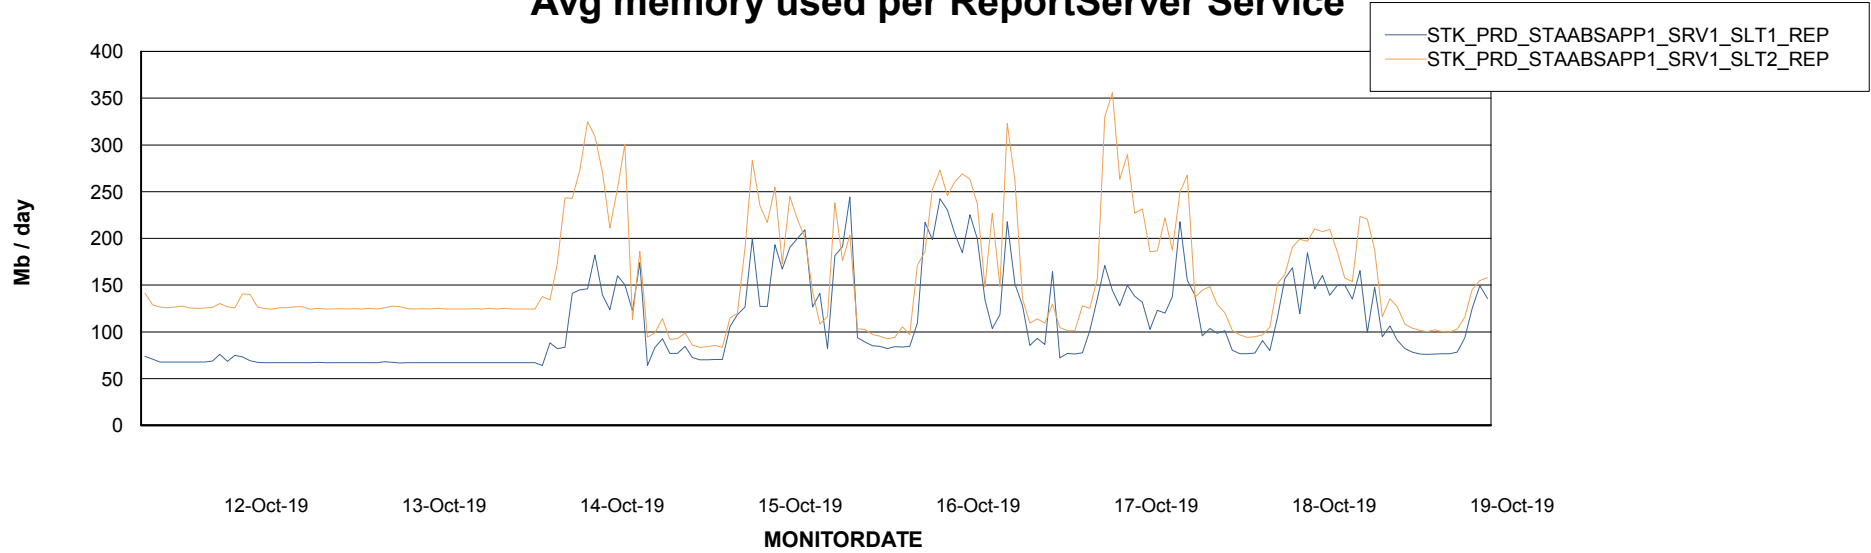

ABSSolute Application ReportServer Services

Avg memory used per ReportServer Service