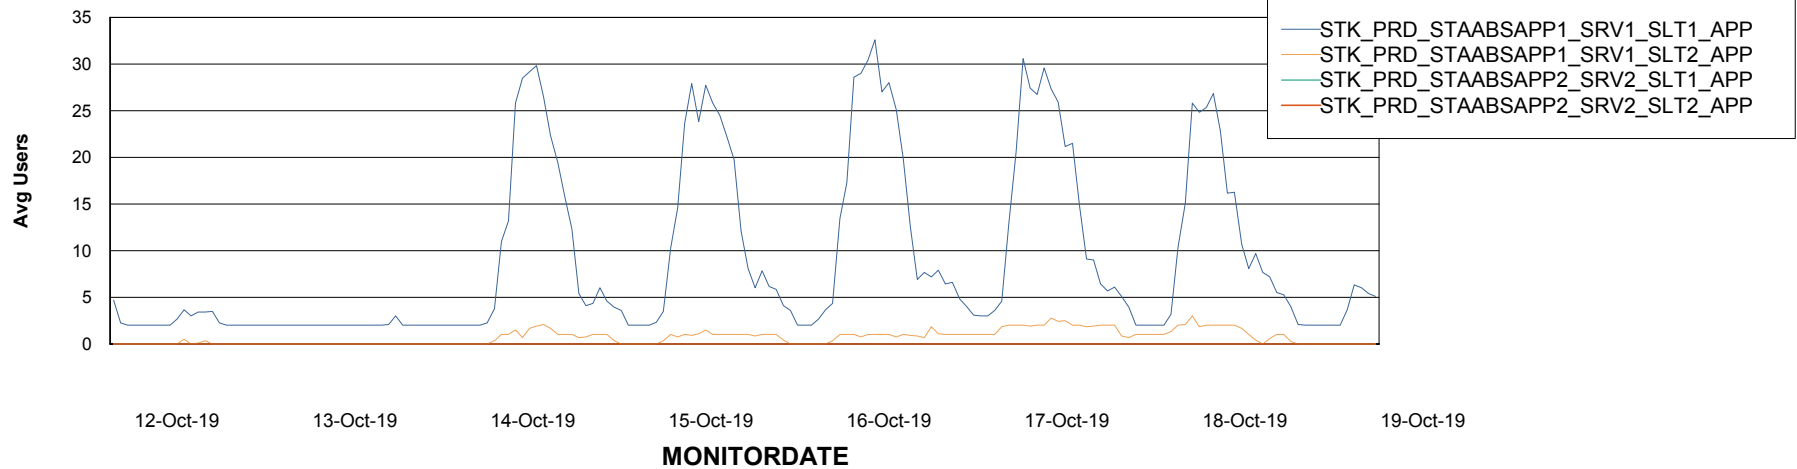

Weekly SLA Customer Report

Customer STK_Production
Database ID 82

ABSSolute Application Server Services

Avg memory used per ABS Server Service

Avg users per day per ABS server

Weekly SLA Customer Report

Customer STK_Production
Database ID 82