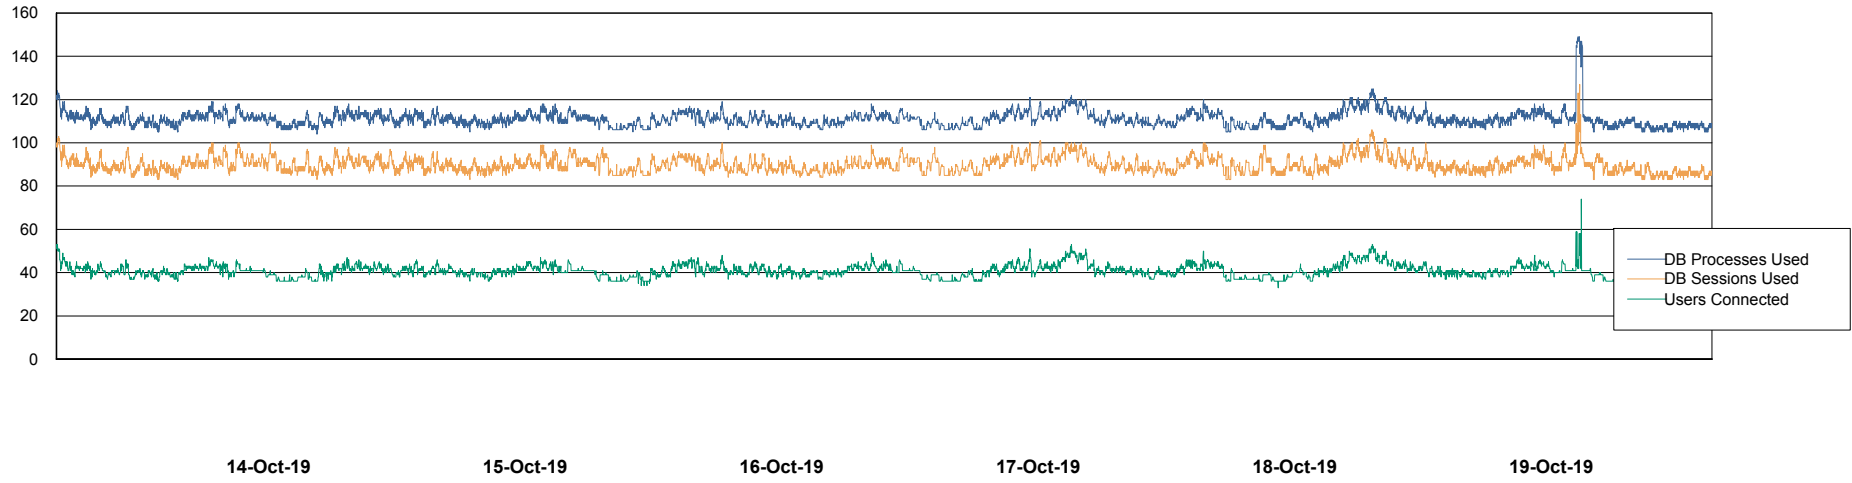

Database Performance STKDB_ABS1 Production Database