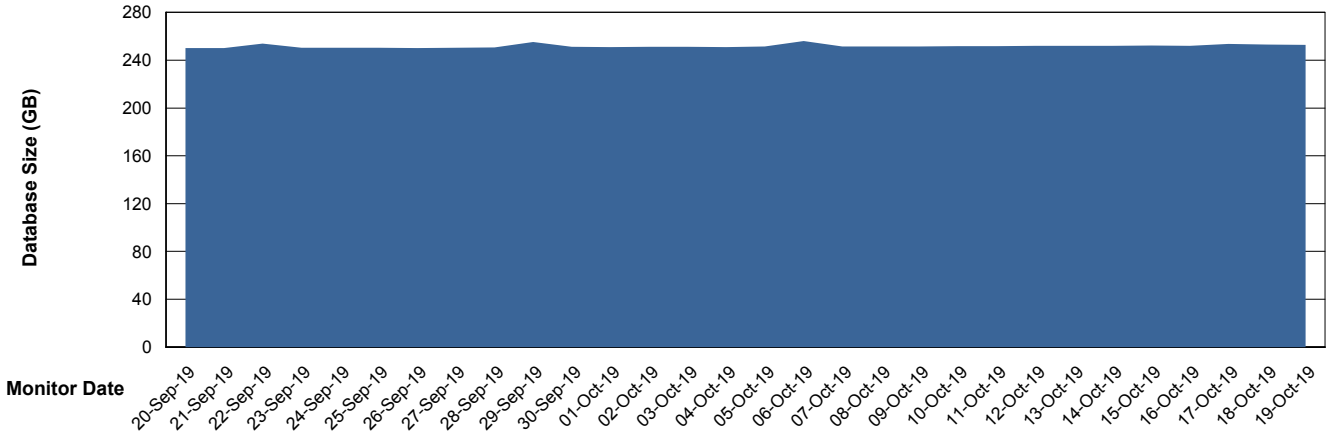

DATABASE SIZE STKDB_ABS1 Production Database

Database growth over last month

Database Tablespace STKDB_ABS1 Production Database

Date	Tablespace Name	Filesize (Gb)	Usedsize (Gb)	Percentage free
19-Oct-19	ABSDATA	177	107	40
	INDX	170	142	16
18-Oct-19	ABSDATA	177	107	40
	INDX	170	142	16
17-Oct-19	ABSDATA	177	107	40
	INDX	170	142	16
16-Oct-19	ABSDATA	177	107	40
	INDX	170	142	16
15-Oct-19	ABSDATA	177	107	40
	INDX	170	142	16
14-Oct-19	ABSDATA	177	107	40
	INDX	170	142	16
13-Oct-19	ABSDATA	177	107	40
	INDX	170	140	18