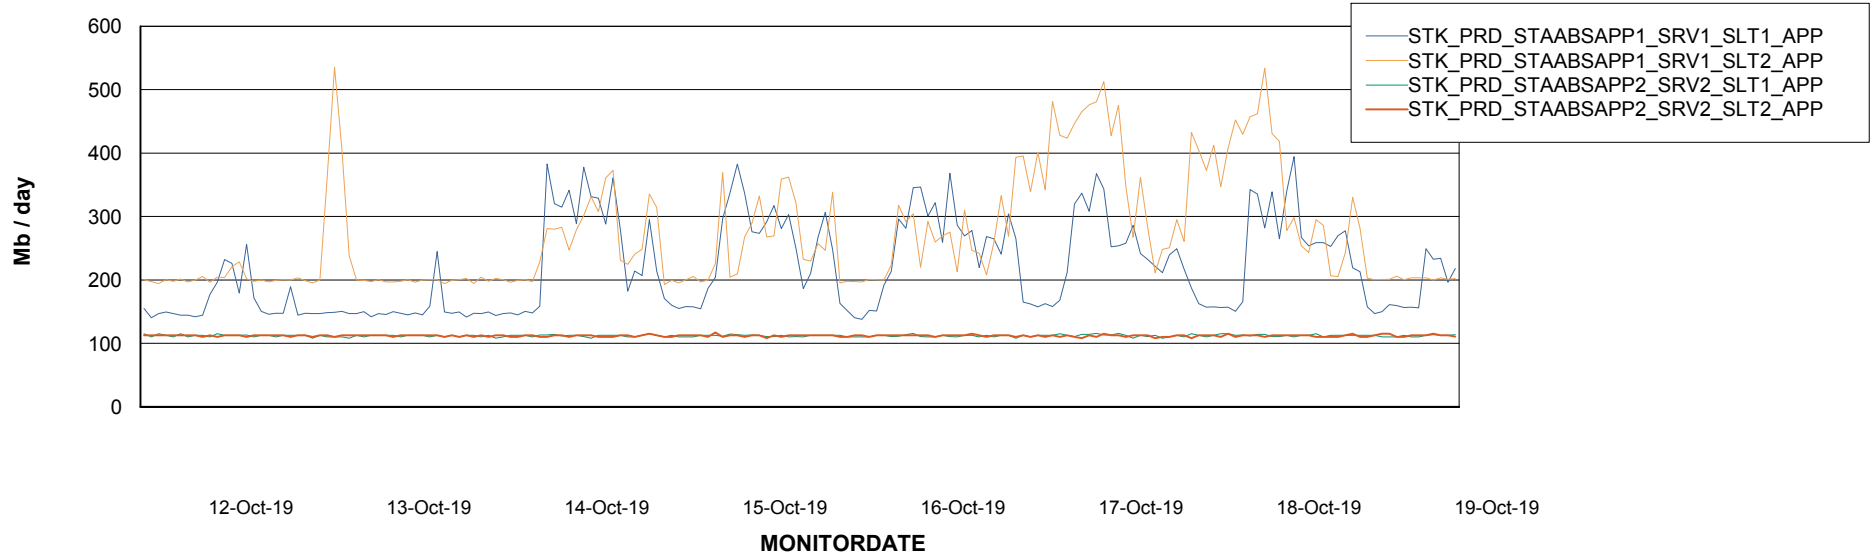

ABSSolute Application Server Services

Avg memory used per ABS Server Service