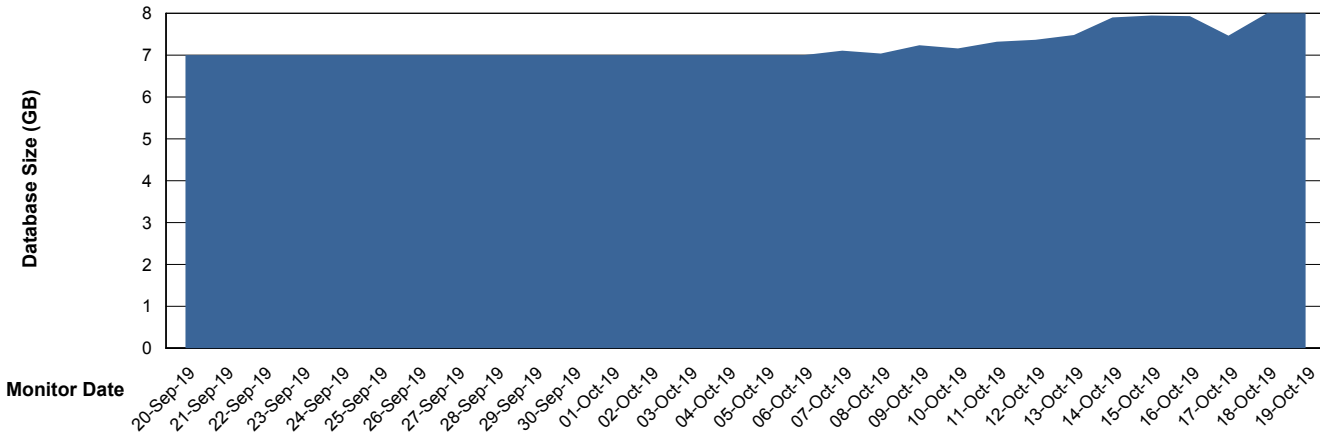

Weekly SLA Customer Report

Customer SPI_Production
Database ID 49

Database Performance SPIDB_Production

Weekly SLA Customer Report

Customer SPI_Production
Database ID 49

Database Performance SPIDB_Standby

Weekly SLA Customer Report

Customer SPI_Production
 Database ID 49

DATABASE SIZE SPIDB_Production

Database growth over last month

Database Tablespace SPIDB_Production

Date	Tablespace Name	Filesize (Gb)	Usedsize (Gb)	Percentage free
19-Oct-19	ABSDATA	4	1	75
	INDX	8	4	50
18-Oct-19	ABSDATA	4	0	100
	INDX	8	4	50
17-Oct-19	ABSDATA	4	0	100
	INDX	8	4	50
16-Oct-19	ABSDATA	4	0	100
	INDX	8	4	50
15-Oct-19	ABSDATA	4	0	100
	INDX	8	4	50
14-Oct-19	ABSDATA	4	1	75
	INDX	8	4	50
13-Oct-19	ABSDATA	4	0	100
	INDX	8	4	50